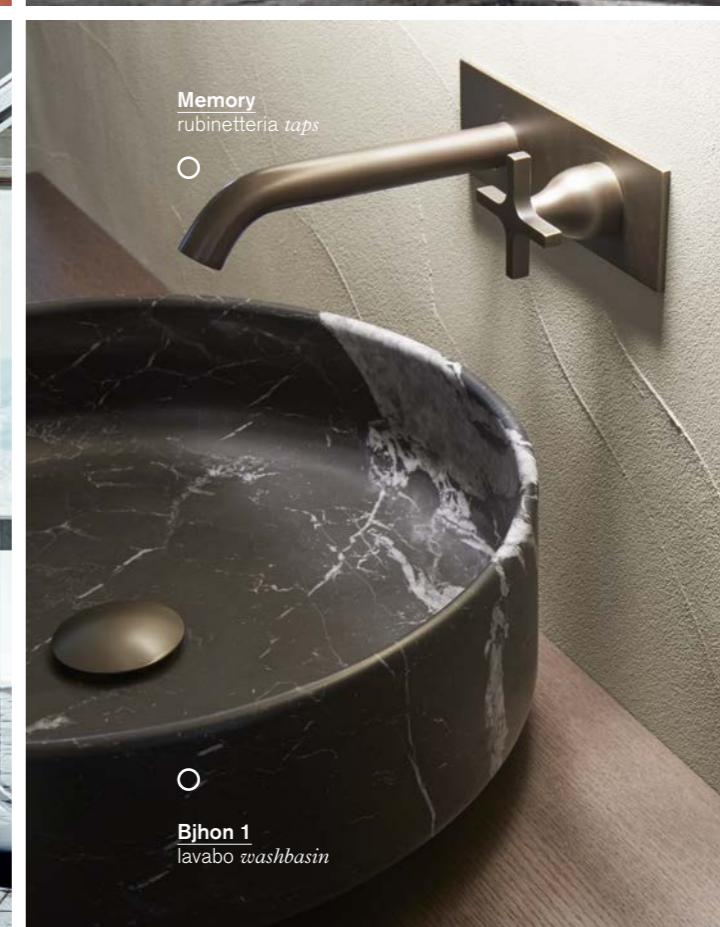

Immersion
vasca bathtub

Pear 2
sanitari sanitary ware

Memory
rubinetteria taps