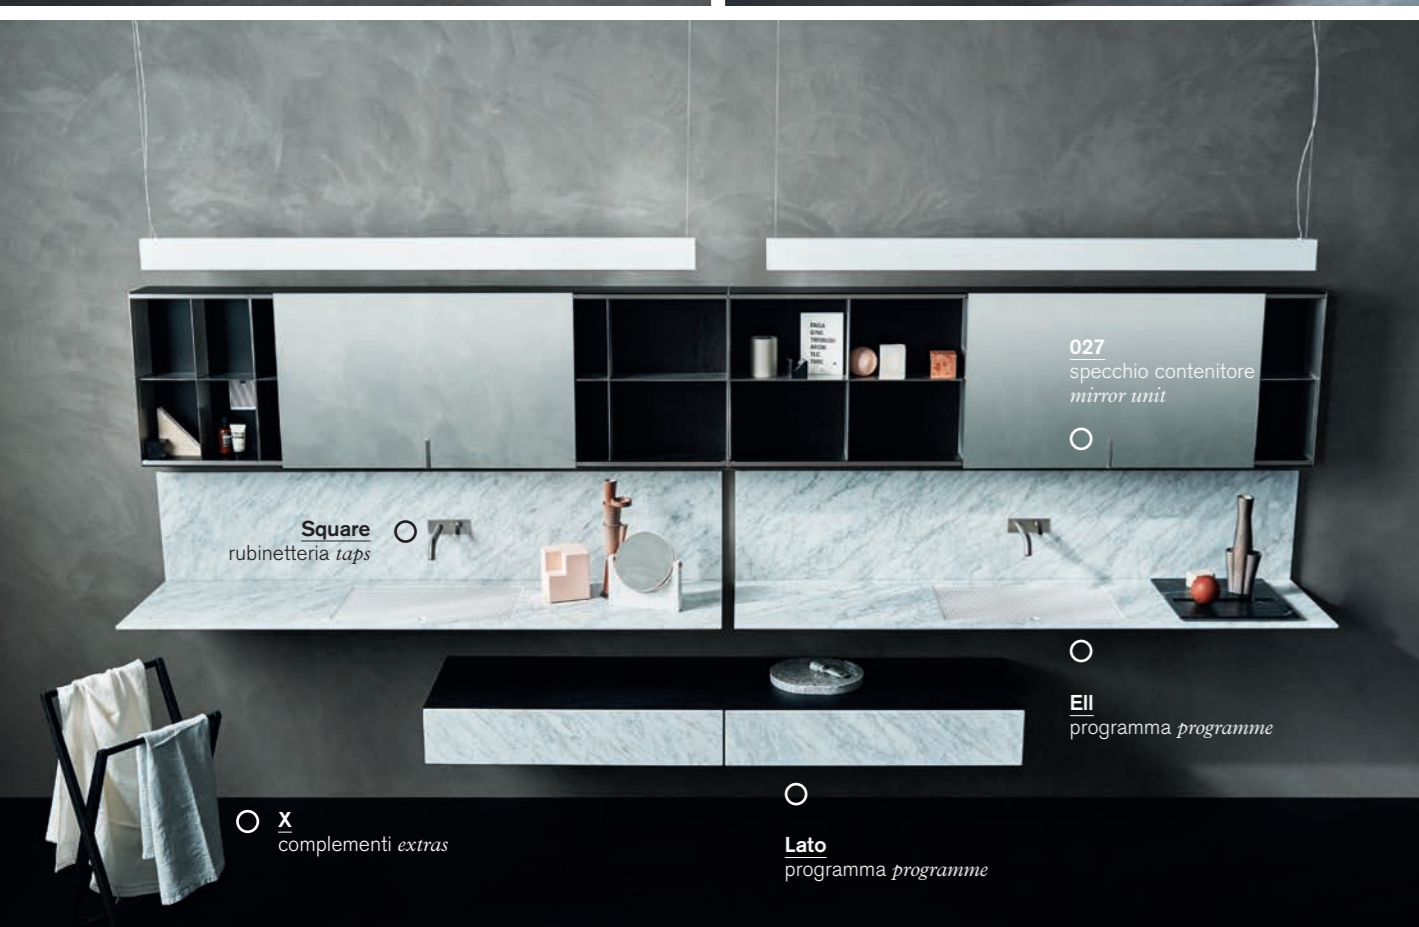

Memory
sanitari sanitary ware

Ottocento
vasca bathtub

Square
rubinetteria taps

027
specchio contenitore
mirror unit

X
complementi extras

Lato
programma programme