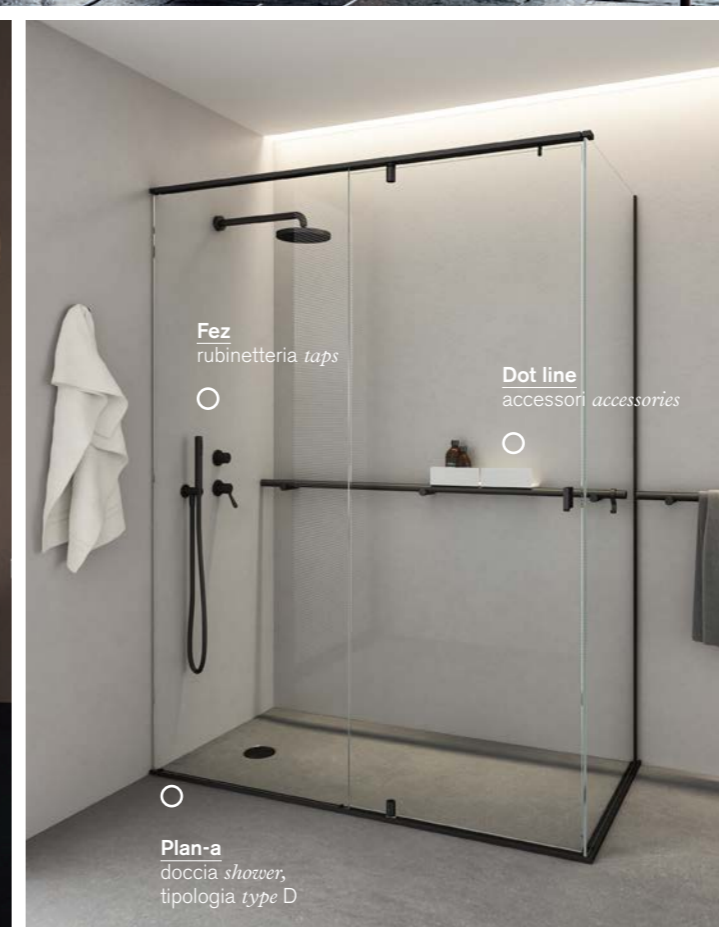

Ascension
complementi extras

Fez
rubinetteria taps

Fez
rubinetteria taps

Dot line
accessori accessories

Pian-a
doccia shower,
tipologia type D