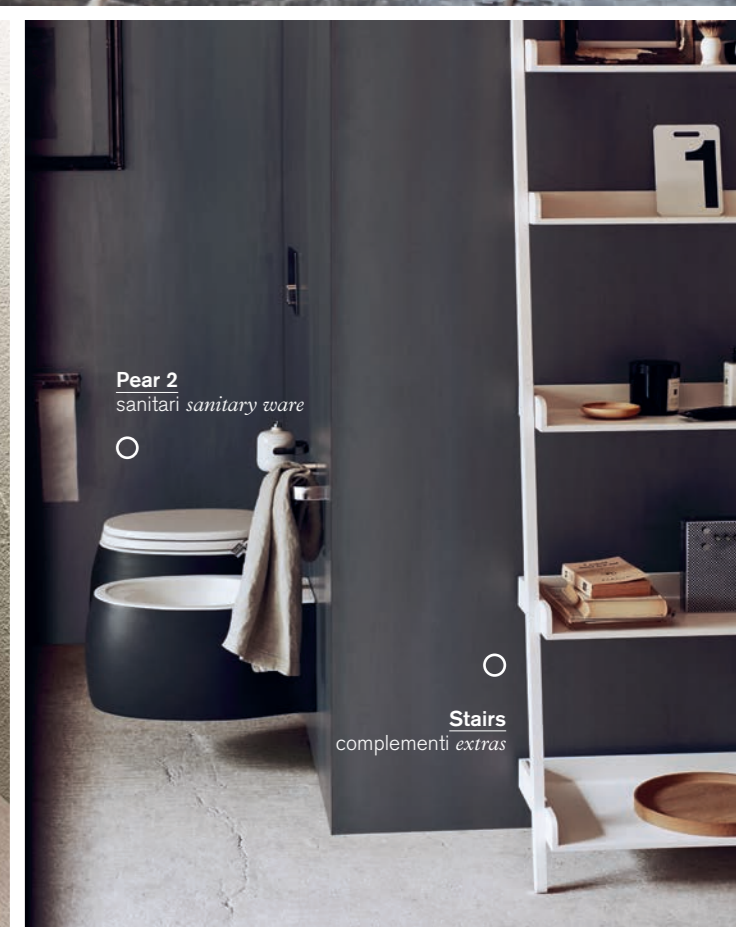

Pear 2
sanitari sanitary ware

Stairs
complementi extras