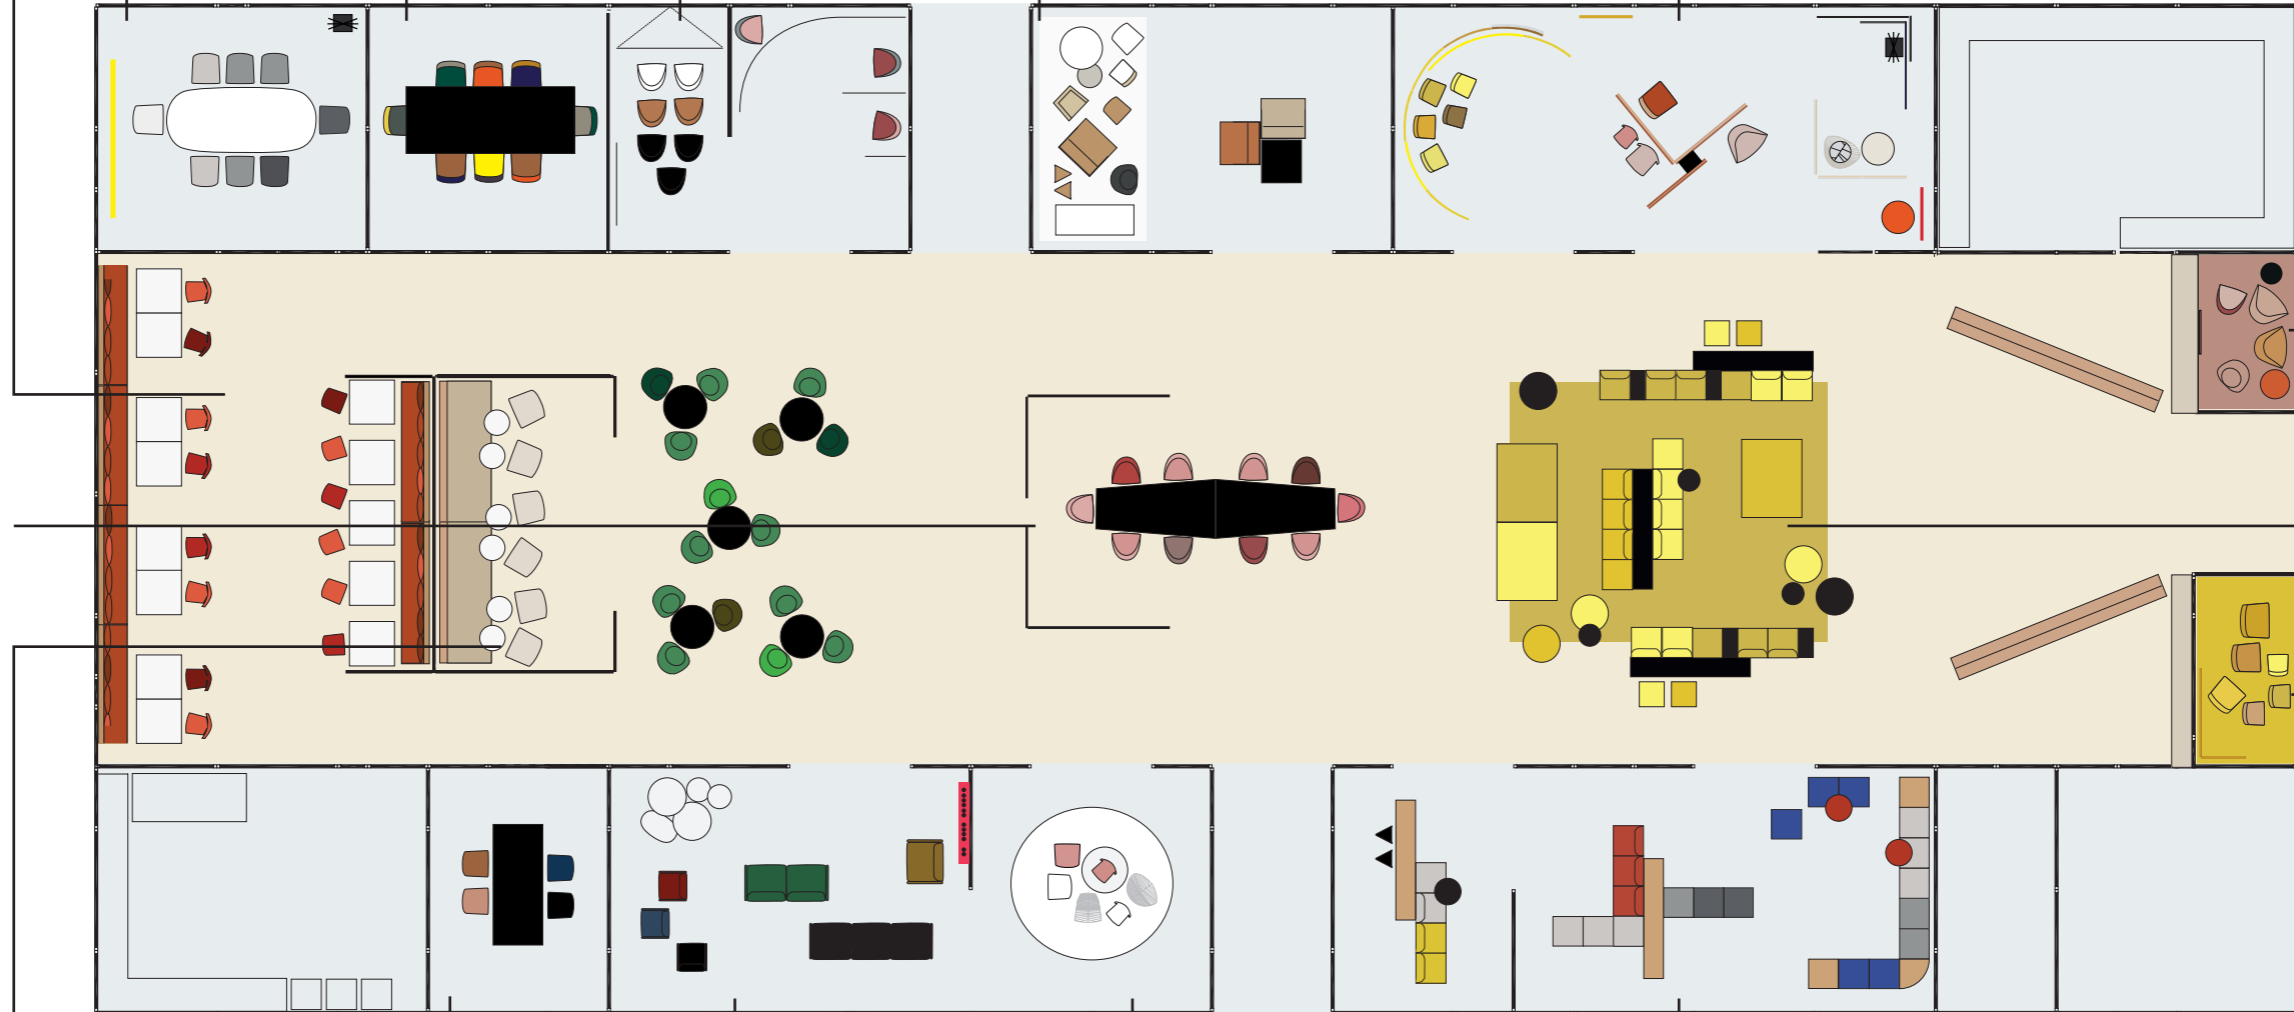

To know more about the products in each vignette, please scan QR codes.

Per ulteriori informazioni sui prodotti esposti in vignette, inquadrare il codice QR.

Restaurant
Collections:
Aava
Loop cushions
Parentesit
Saya
Wim
Zinta Eating

Private
Collections:
Catifa Sensit
Dizzie
Song
Parentesit

M1 Meeting Room 1
Collections:
Cross
Kinesit

V1 Vignette 1 Intuition
Collection:
Cila

V2 Vignette 2 Balance
Collections:
Cross h 105 **New**
Dizzie Marble **New**
Aava
Catifa 46
Juno
Ply
Saari
Steeve

V3 Vignette 3 Color
Collections:
Paravan **Preview**
Catifa 46
Catifa 53
Colina
Kinesit
Leaf
Parentesit
Pix
Saya
Song

W1 Window 1
Collections:
Cila
Colina
Dizzie
Duna 02
Parentesit
Pix

Social Area
Collections:
Cila
Meety
Parentesit

Lounge
Collections:
Kiik **New**
Pix Cubo **New**
Pix
Pix Table

Cafeteria
Collections:
Catifa 60
Duna 02
Parentesit
Pix Table
Wim
Zinta Lounge

M2 Meeting Room 2
Collections:
Catifa Up
Nuur

V4 Vignette 4 Family
Collections:
Arcos 3-seat **New**
Dizzie Marble **New**
Arcos
Dizzie
Family

V5 Vignette 5 Light
Collections:
Catifa 46
Catifa 53
Leaf
Meety
Saya Mini

V6 Vignette 6 Play
Collections:
Kiik **New**
Pix Cubo **New**
Pix Table
Ply Stool

W2 Window 2
Collections:
Catifa 46
Catifa 53
Catifa 80
Catifa Sensit
Catifa Up
Parentesit