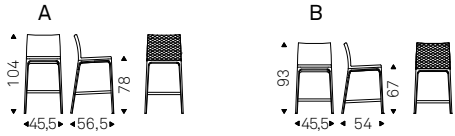

Arcadia Couture Sgabello

Paolo Cattelan | 2017

Sgabello con struttura in faggio naturale, tinto noce Canaletto, wenghè, bianco o nero opaco. Rivestimento in ecopelle o pelle come da campionario. Retro schienale trapuntato. Non sfoderabile.

Stool with frame in natural beech, Canaletto walnut, wenghè, matt white or black stained beech. Cover in synthetic leather or soft leather as per sample card. Quilted seatback cover. The cover is not removable.

◀ ARCADIA COUTURE B stool in soft leather 971 bianco and Canaletto walnut frame
▶ ARCADIA COUTURE A stools in soft leather 948 lino and wenghè frame