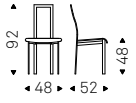

Lara

Giorgio Cattelan | 1984

Sedia con struttura in acciaio completamente rivestita in cuoio come da campionario. Cuciture standard.

Chair with steel frame, covered in leather as per sample card. Standard stitching.