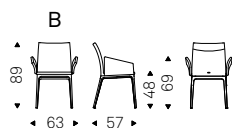

Arcadia

Paolo Cattelan | 2014

Sedia con o senza braccioli con struttura in faggio naturale, tinto noce Canaletto, wenghè, bianco o nero opaco. Rivestimento in tessuto, synthetic nubuck, micro nubuck, ecopelle o pelle come da campionario. Non sfoderabile.
(Disponibile anche in versione sgabello).

Chair with or without arms with frame in natural beech, Canaletto walnut, wenghè, matt white or black stained beech. Cover in fabric, synthetic nubuck, micro nubuck, soft leather or synthetic leather as per sample card. The cover is not removable.
(Stool version is available).

ARCADIA chairs in soft leather 948 lino and Canaletto walnut frame - SPYDER WOOD S table with graphite base and Canaletto walnut top