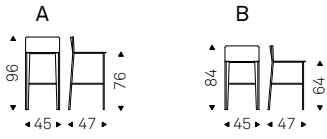

Cliff

Cà Nova Design | 2002

Sgabello con struttura in acciaio completamente rivestito in cuoio come da campionario. Cuciture standard.

Stool with steel frame covered in leather as per sample card. Standard stitching.

CLIFF B stool in leather 48 lino