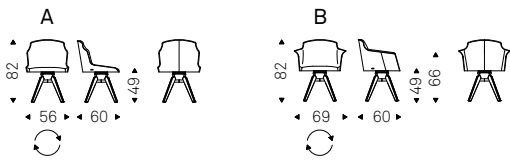

Tyler

Paolo Cattelan | 2015

Sedia girevole con o senza braccioli con struttura in acciaio verniciato goffrato bianco o graphite. Piedi in frassino naturale, frassino tinto noce Canaletto, frassino tinto rovere bruciato, laccato poro aperto bianco o nero opaco. Seduta e schienale rivestiti in tessuto, synthetic nubuck, micro nubuck, ecopelle o pelle come da campionario.

Swiveling chair with or without arms, with white or graphite embossed lacquered steel frame. Feet in natural ashwood, Canaletto walnut stained ashwood, burned oak stained ashwood or open pore matt white or black painted. Seat and back upholstered in fabric, synthetic nubuck, micro nubuck, synthetic leather or soft leather as per sample card.

◀ TYLER B chair in soft leather 942 fango, graphite and Canaletto walnut frame
▶ TYLER A chairs in soft leather 946 marrone, graphite and Canaletto walnut frame