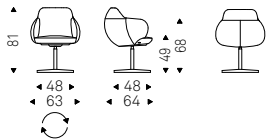

Bombè X

Paolo Cattelan | 2020

Sedia girevole con base a 4 razze in acciaio verniciato goffrato titanio, bronzo, graphite o nero. Seduta e schienale rivestiti in tessuto, synthetic nubuck, ecopelle o pelle come da campionario. Rivestimento non sfoderabile.

Swiveling chair with 4 spokes base in titanium, bronze, graphite or black embossed lacquered steel. Seat and back upholstered in fabric, synthetic nubuck, synthetic leather or soft leather as per sample card. The cover is not removable.