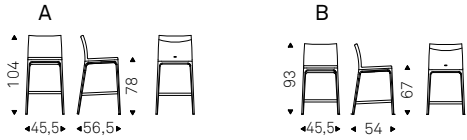

Arcadia Sgabello

Paolo Cattelan | 2016

Sgabello con struttura in faggio naturale, tinto noce Canaletto, wenghè, bianco o nero opaco. Rivestimento in tessuto, synthetic nubuck, micro nubuck, ecopelle o pelle come da campionario. Non sfoderabile.

Stool with frame in natural beech, Canaletto walnut, wenghè, matt white or black stained beech. Cover in fabric, synthetic nubuck, micro nubuck, soft leather or synthetic leather as per sample card. The cover is not removable.

- ◀ ARCADIA SGABELLO A stool in soft leather 951 castoro and wenghè frame
- ARCADIA SGABELLO A stool in soft leather 952 smoke and wenghè frame - ARCADIA SGABELLO A stool in soft leather 952 smoke and Canaletto walnut frame