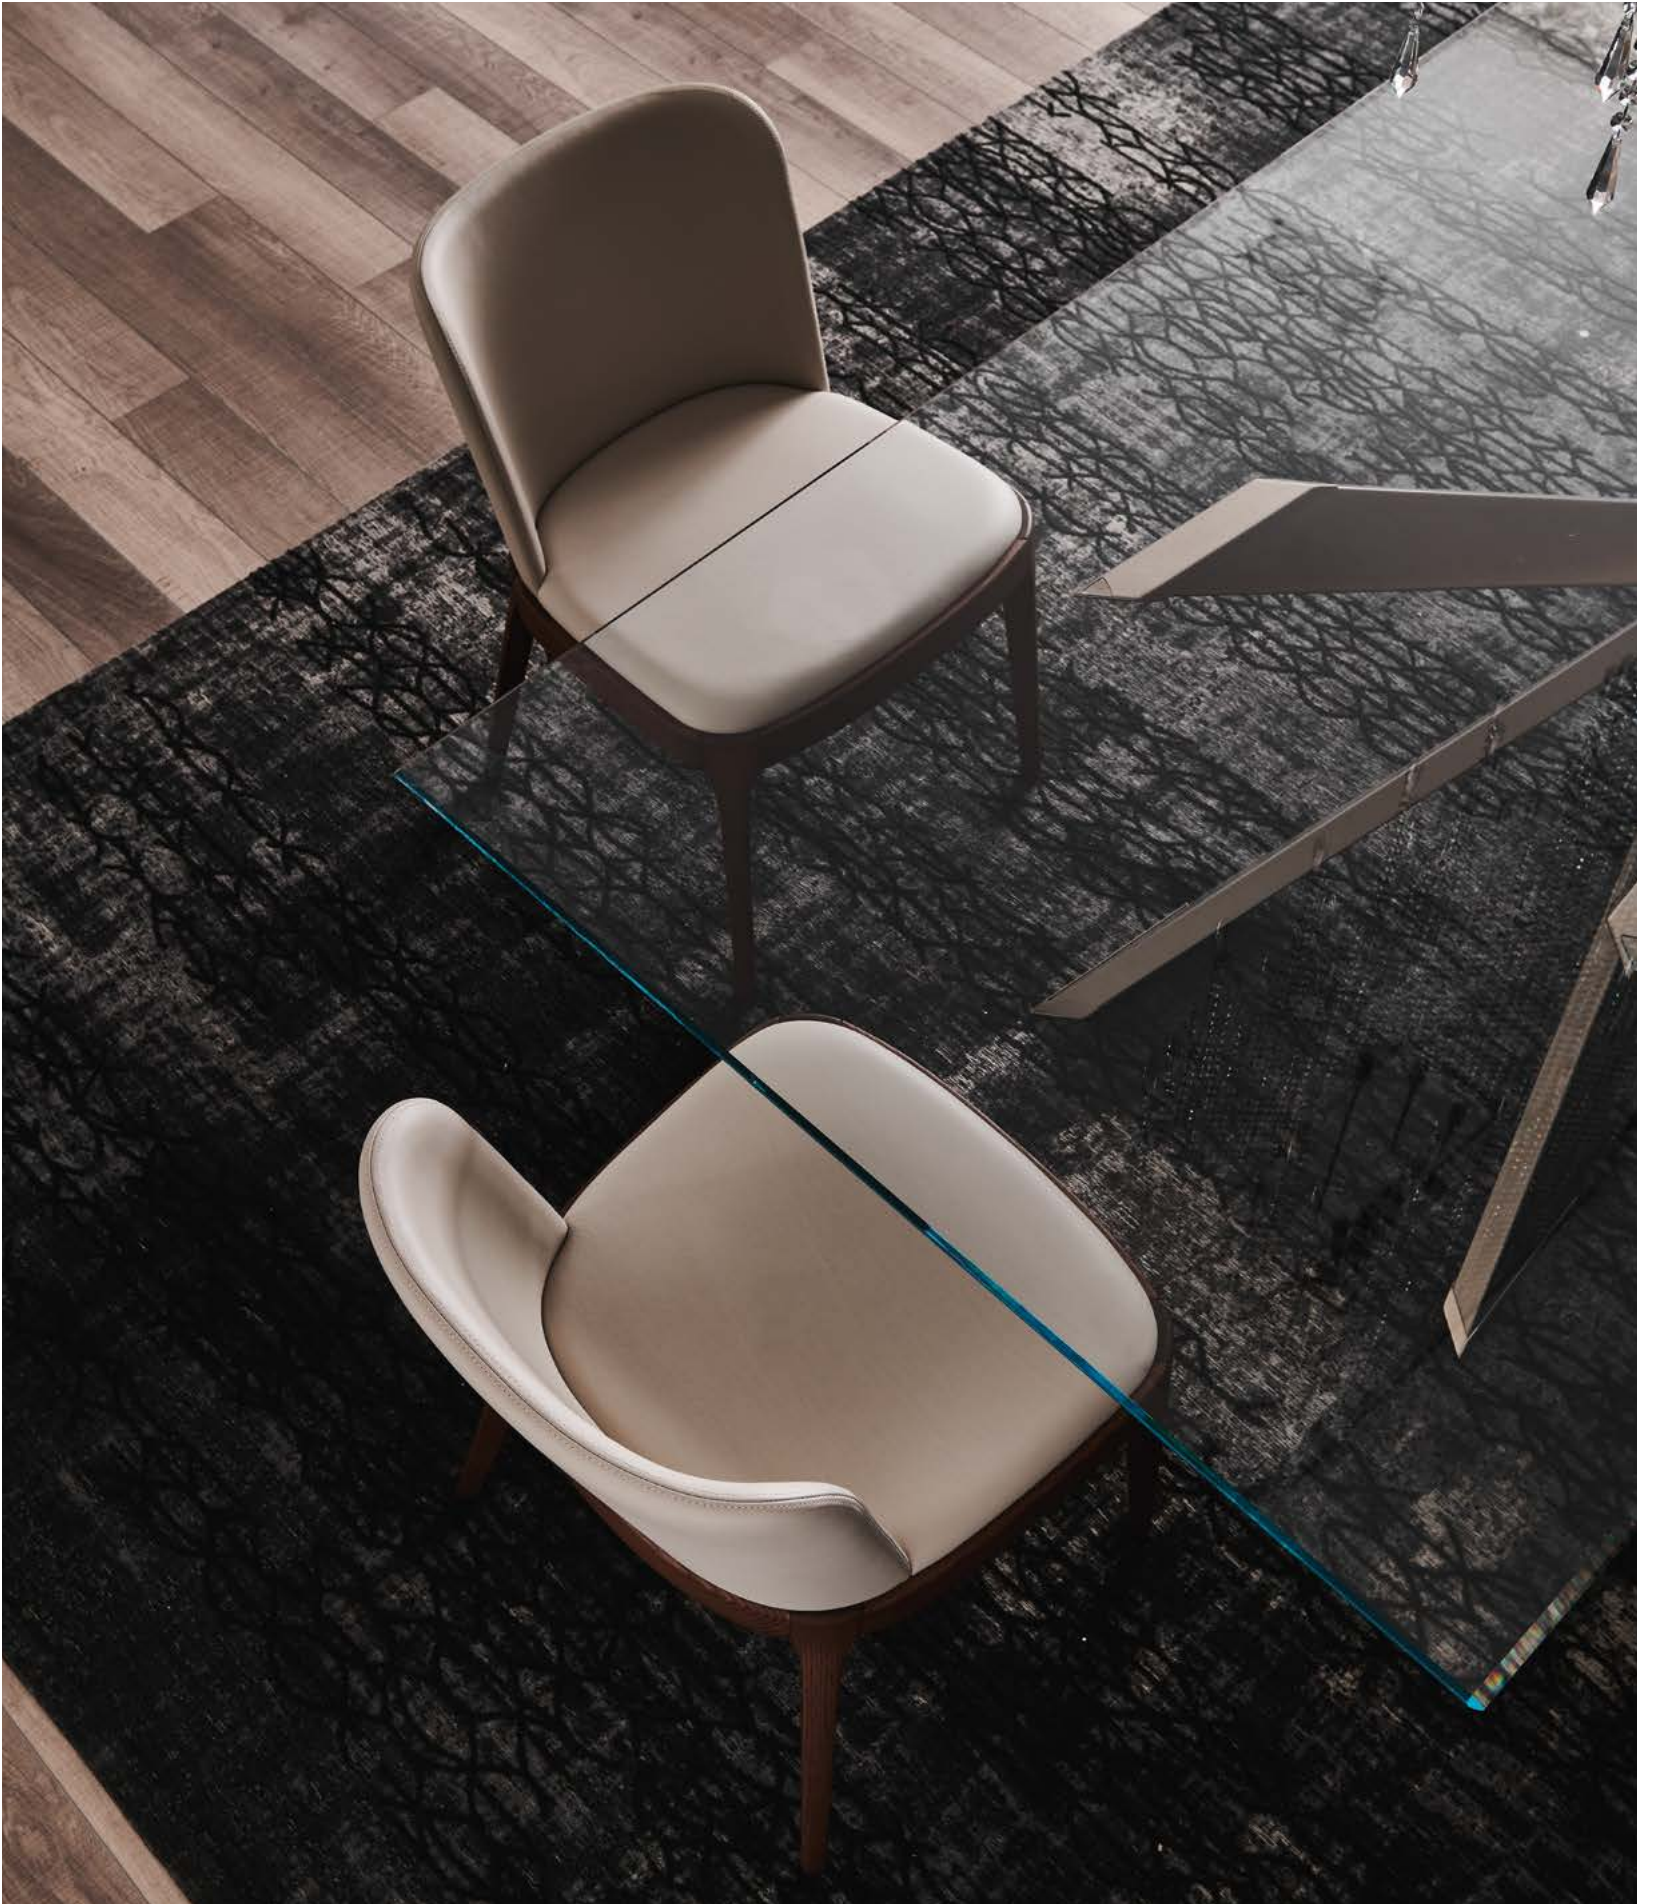

▲ MAGDA A chair in soft leather 982
cognac and burned oak frame -
CARNABY sideboard - CHENNAI rug
▶ MAGDA A chairs in soft leather 948
lino and Canaletto walnut frame -
SPYDER table - MUMBAI rug