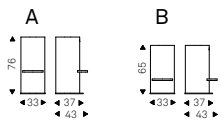

Pancho Sgabello

Paolo Cattelan | 2020

Sgabello con struttura in acciaio Brushed Bronze o Brushed Grey e poggia piedi in acciaio verniciato goffrato nero.

Stool with Brushed Bronze or Brushed Grey steel structure and footrests in black embossed lacquered steel.