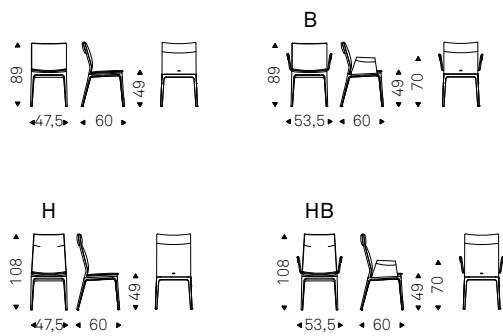

Sofia

Paolo Cattelan | 2015

Sedia con o senza braccioli. Struttura in faggio naturale, tinto noce Canaletto, tinto wenghè oppure laccato bianco o nero opaco. Rivestimento in tessuto, synthetic nubuck, micro nubuck, ecopelle o pelle come da campionario. Il rivestimento non è sfoderabile. (Disponibile anche in versione sgabello).

Chair with or without arms. frame in natural beech, Canaletto walnut stained beech, wenghè stained beech, matt white or black lacquered beech. Cover in fabric, synthetic nubuck, micro nubuck, synthetic leather or soft leather as per sample card. The cover is not removable. (Stool version is available).

◀ SOFIA chair in soft leather 948 lino and Canaletto walnut frame
▶ SOFIA chairs in soft leather 953 ardesia and Canaletto walnut frame