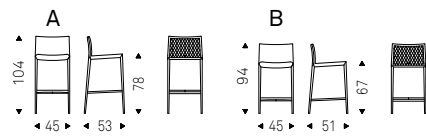

◀ NORMA ML COUTURE B stool in soft leather 951 castoro and titanium frame

▶ NORMA ML A stools in soft leather 953 ardesia and graphite frame - NIDO KERAMIK BISTROT A table with black base and ardesia ceramic top - APOLLO lamps