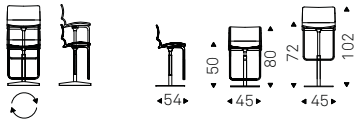

Victor X

Alessio Bassan | 2014

Sgabello ultraleggero regolabile in altezza e girevole con base a 4 razze in alluminio lucido, colonna, poggiatesta e pistone a gas in acciaio cromato o base, colonna, poggiatesta verniciati gofrato nero o titanio e pistone a gas in acciaio cromato. Scocca in metallo rivestita in tessuto, synthetic nubuck, micro nubuck, ecopelle, o pelle come da campionario. Il nuovo pistone ribassato consente l' utilizzo dello sgabello come sedia.

Swiveling ultralight stool, adjustable in height with 4 spokes base in polished aluminium and column, footrest and gas piston in chromed steel or with base plate, column, and footrest in black or titanium embossed lacquered steel and gas piston in chromed steel. Frame covered in fabric, synthetic nubuck, micro nubuck, synthetic leather, or soft leather as per sample card. The new lowered piston allows the use of the stool as a chair.

VICTOR X stool in soft leather
948 lino and black base