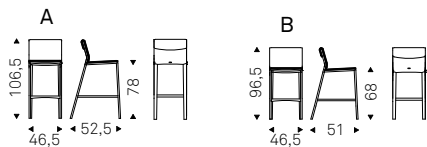

Stool with steel frame. Cushions and covering in synthetic leather, fabric, synthetic nubuck, micro nubuck or soft leather as per sample card. The cover is not removable.

◀ ISABEL B stool in micro nubuck MN 603 cognac
▶ ISABEL A stools in soft leather 948 lino - JANEIRO MAGNUM mirror with Canaletto walnut frame - AIR ceiling clothes hanger in titanium