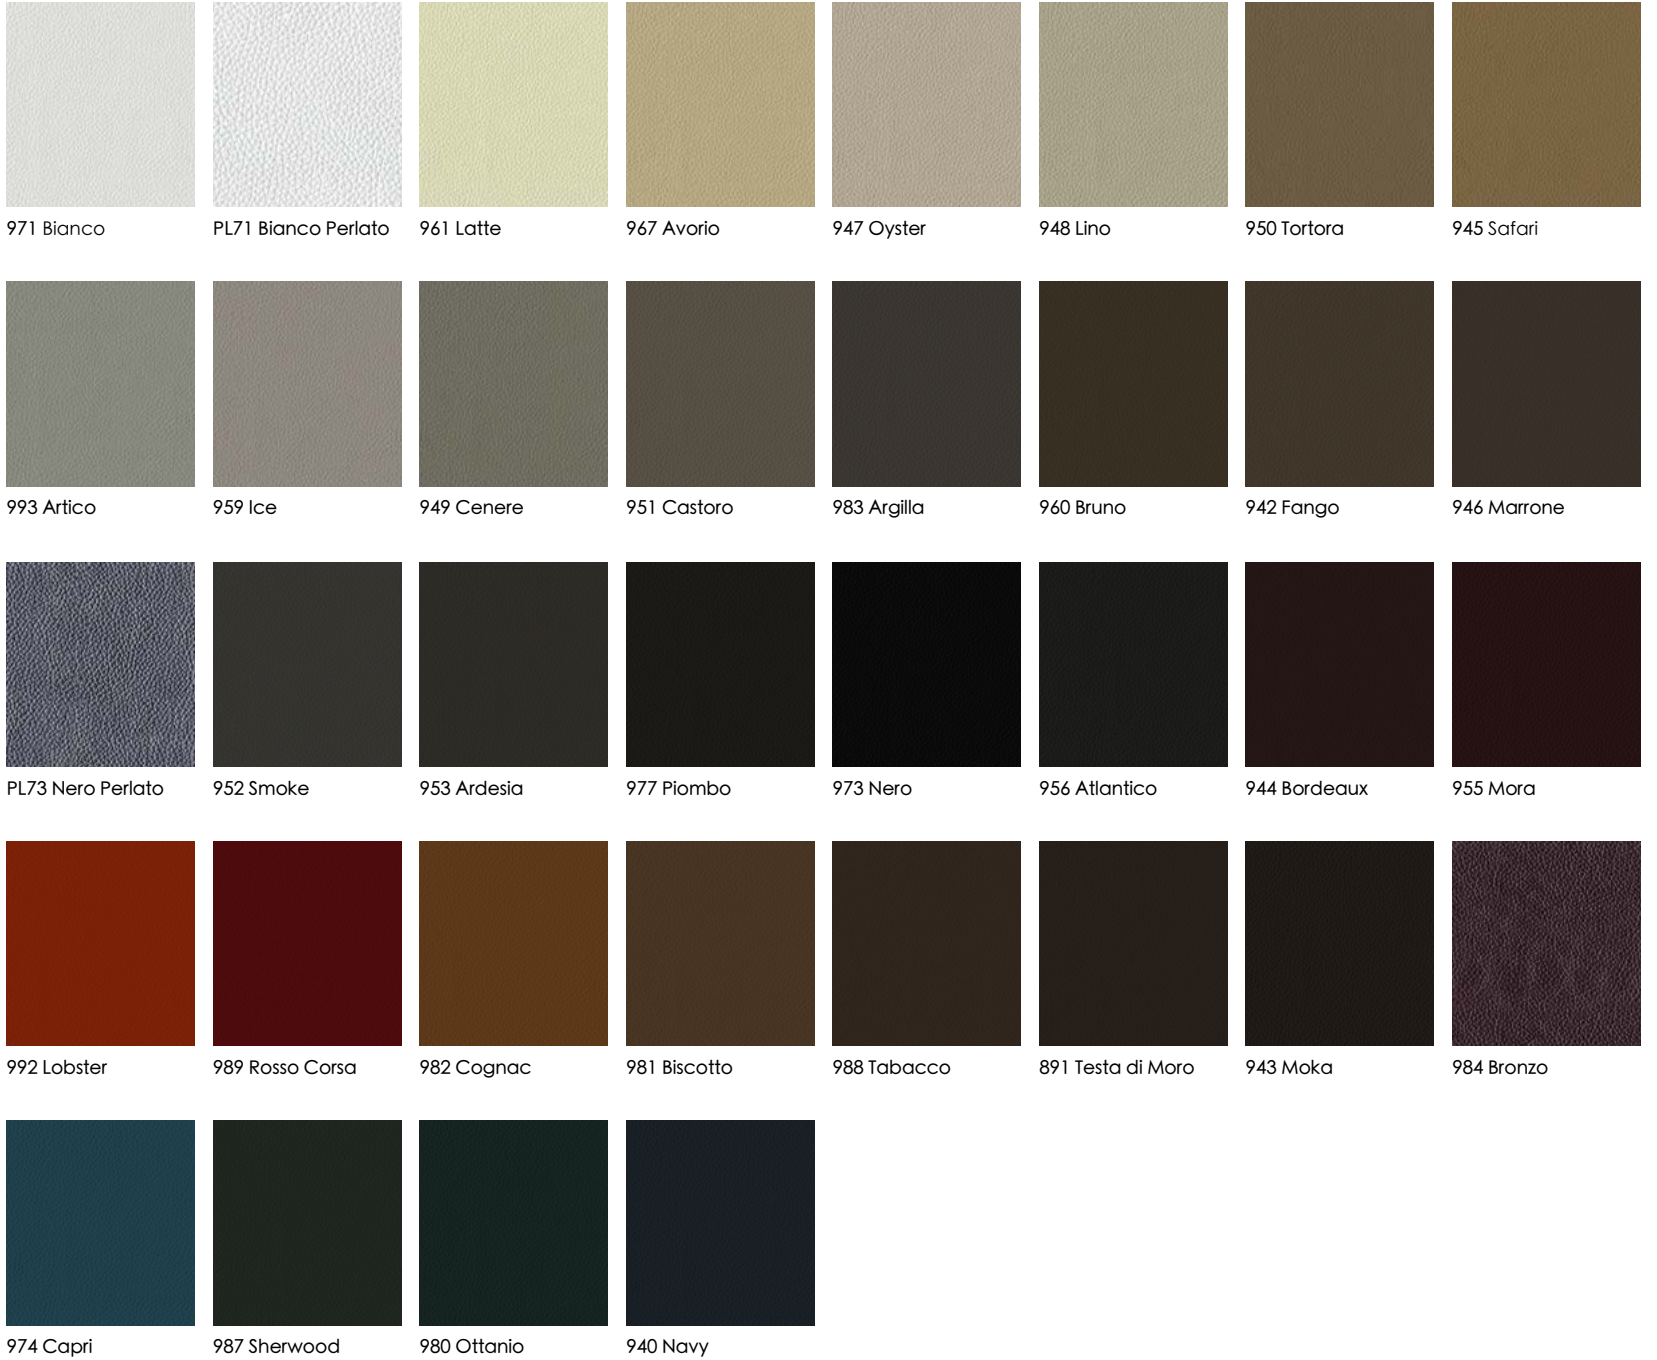

Soft Leather Collection