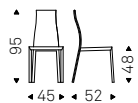

Kaori

Paolo Cattelan | 2012

Sedia con struttura in acciaio completamente rivestita in cuoio come da campionario. Cuciture standard o in contrasto.

Chair with steel frame covered in leather as per sample card. Standard or in contrast stitching.

◀ KAORI chair in leather 48 lino
▶ KAORI chair in leather 51 castoro