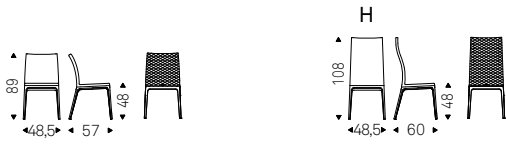

Arcadia Couture

Paolo Cattelan | 2017

Sedia con struttura in faggio naturale, tinto noce Canaletto, wenghè, bianco o nero opaco. Rivestimento in ecopelle o pelle come da campionario. Retro schienale trapuntato. Non sfoderabile.
(Disponibile anche in versione sgabello).

Chair with frame in natural beech, Canaletto walnut, wenghè, matt white or black stained beech. Cover in synthetic leather or soft leather as per sample card. Quilted seatback cover. The cover is not removable.
(Stool version is available).

◀ ARCADIA COUTURE chair in soft leather 948 lino and Canaletto walnut frame
▶ ARCADIA COUTURE chairs in soft leather 952 smoke and wenghè frame - MUMBAI rug