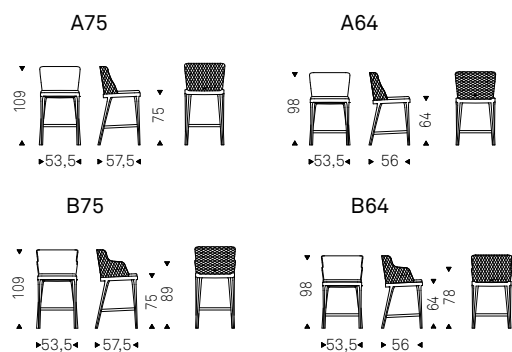

Magda Couture Sgabello

Studio Kronos | 2018

Sgabello con o senza braccioli con struttura in frassino naturale, frassino tinto noce Canaletto, frassino tinto rovere bruciato, frassino laccato poro aperto bianco o nero opaco. Seduta e schienale rivestiti in synthetic nubuck, ecopelle o pelle come da campionario. Retro schienale trapuntato. Non sfoderabile.

Stool with or without arms with frame in natural ashwood, Canaletto walnut stained ashwood, burned oak stained ashwood, open pore matt white or black painted ashwood. Seat and back upholstered in synthetic nubuck, synthetic leather or soft leather as per sample card. Quilted seatback cover. The cover is not removable.

◀ MAGDA COUTURE A64 stool in soft leather 948 lino and Canaletto walnut frame
▶ MAGDA COUTURE B75 stools in soft leather 956 atlantico and burned oak frame