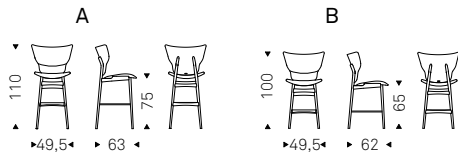

Dumbo Sgabello

Archirivolto | 2018

Sgabello con struttura in frassino tinto noce Canaletto, frassino tinto rovere bruciato, frassino laccato poro aperto bianco o nero opaco. Seduta e schienale rivestiti in tessuto, synthetic nubuck, ecopelle o pelle come da campionario.

Stool with frame in Canaletto walnut stained ashwood, burned oak stained ashwood or open pore matt white or black painted ashwood. Seat and back upholstered in fabric, synthetic nubuck, synthetic leather or soft leather as per sample card.

◀ DUMBO B stool in soft leather 973 nero and Canaletto walnut frame
▶ DUMBO A stools in soft leather 948 lino and burned oak frame - TRESOR B shelf with black frame and fumé mirrored glass - FISHERMAN lamps in titanium