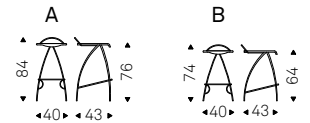

Coco

Studio Kronos | 1999

Sgabello con struttura in acciaio cromato, cromo nero, verniciato bianco, nero o graphite opaco. Sedile in cuoio come da campionario, cuciture standard.

Stool with chromed, black chrome, black, white or graphite lacquered metal frame and seat in leather as per sample card. Standard stitching.

COCO B stool in leather 49
cenere and black frame