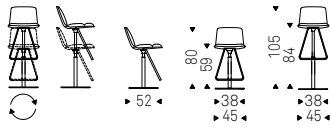

Axel

Archirivolto | 2018

Sgabello regolabile in altezza e girevole con base in acciaio inox satinato, colonna, poggiapiedi e pistone a gas in acciaio cromato o base, colonna, poggiapiedi verniciati goffrato nero e pistone a gas in acciaio cromato. Scocca rivestita in tessuto, synthetic nubuck, ecopelle o pelle come da campionario.

Swiveling and adjustable in height stool with satin stainless steel base plate and column, footrest and gas piston in chromed steel or with base plate, column, and footrest in black embossed lacquered steel and gas piston in chromed steel. Frame covered in fabric, synthetic nubuck, synthetic leather or soft leather as per sample card.