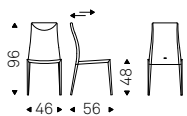

Maya Flex

Paolo Cattelan | 2012

Sedia con struttura in acciaio interamente rivestita in tessuto, synthetic nubuck, micro nubuck, ecopelle o pelle come da campionario. Il rivestimento in synthetic nubuck, micro nubuck, pelle o ecopelle non sono sfoderabili. Schienale flessibile.

Chair with steel frame completely upholstered in fabric, synthetic nubuck, micro nubuck, synthetic leather or soft leather as per sample card. The soft leather, synthetic nubuck, micro nubuck and synthetic leather covers are not removable. Flexible backrest.

Maya Flex ML

Paolo Cattelan | 2013

Sedia con struttura in acciaio cromato, cromo nero, verniciato bianco, graphite opaco, titanio o bronzo goffrato. Rivestimento in tessuto, synthetic nubuck, micro nubuck, pelle o ecopelle come da campionario. Il rivestimento in synthetic nubuck, micro nubuck, pelle o ecopelle non sono sfoderabili. Schienale flessibile.

Chair with steel structure in chromed, black chrome, white, graphite, titanium or bronze finish. Cover in fabric, synthetic nubuck, micro nubuck, soft leather or synthetic leather as per sample card. The soft leather, synthetic nubuck, micro nubuck and synthetic leather covers are not removable. Flexible backrest.

◀ MAYA FLEX ML chair in soft leather 947 oyster and chromed frame
▶ MAYA FLEX chairs in soft leather 993 artic - DAYTONA table with Canaletto walnut base and extra clear glass top - HUBLOT lamps in chromed - HILTON sideboards in graphite