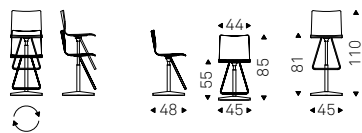

Toto X

Paolo Cattelan | 2016

Sgabello ultraleggero regolabile in altezza e girevole con base a 4 razze in alluminio lucido, colonna, poggiatesta e pistone a gas in acciaio cromato o base, colonna, poggiatesta verniciati gofrato nero o titanio e pistone a gas in acciaio cromato. Scocca rivestita in cuoio come da campionario. Cuciture standard o in contrasto.

Swiveling ultralight stool, adjustable in height with 4 spokes base in polished aluminium and column, footrest and gas piston in chromed steel or with base plate, column, and footrest in black or titanium embossed lacquered steel and gas piston in chromed steel. Frame covered in leather as per sample card. Standard or in contrast stitching.

◀ TOTO X stool in leather 42 fango and black base
▶ TOTO X stool in leather 48 lino and titanium base