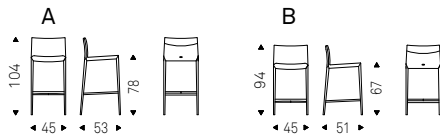

Norma ML Sgabello

Paolo Cattelan | 2020

Sgabello con struttura in acciaio verniciato goffrato titanio, bronzo, graphite, bianco o nero. Rivestimento in tessuto, synthetic nubuck, micro nubuck, ecopelle o pelle come da campionario. Non sfoderabile.

Stool with frame in titanium, bronze, graphite, white or black embossed lacquered steel. Cover in fabric, synthetic nubuck, micro nubuck, soft leather or synthetic leather as per sample card. The cover is not removable.

Norma ML Couture Sgabello

Paolo Cattelan | 2020

Sgabello con struttura in acciaio verniciato goffrato titanio, bronzo, graphite, bianco o nero. Rivestimento in ecopelle, synthetic nubuck, micro nubuck, micro nubuck, ecopelle o pelle come da campionario. Retro schienale trapuntato. Non sfoderabile.

Stool with frame in titanium, bronze, graphite, white or black embossed lacquered steel. Cover in synthetic nubuck, micro nubuck, soft leather or synthetic leather as per sample card. Quilted seatback cover. The cover is not removable.