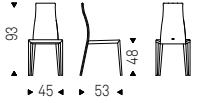

Kay

Paolo Cattelan | 2018

Sedia imbottita con struttura in acciaio interamente rivestita in tessuto, ecopelle, synthetic nubuck, micro nubuck o pelle come da campionario. Non sfoderabile.

Upholstered chair with steel frame and covered in fabric, synthetic leather, synthetic nubuck, micro nubuck or soft leather as per sample card. The cover is not removable.

KAY chairs in soft leather 951 castoro