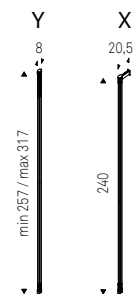

Freeway

Giorgio Cattelan | 2020

Libreria componibile con fissaggio a muro (X) o a soffitto (Y). Montanti, reggipiani e ripiani in acciaio verniciato gofrato titanio o bronzo. Contenitori in legno verniciato gofrato titanio o bronzo e vetro fumé.

Modular wal (X) or ceiling-hanging (Y) bookcase. Brackets, pillars and shelves in titanium or bronze embossed lacquered steel. Containers in titanium or bronze embossed lacquered wood and fumé glass.