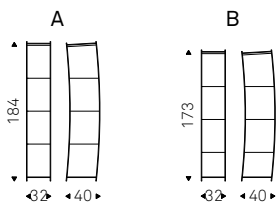

Open Wind

Studio 28 | 2003

Vetrina a giorno in cristallo trasparente e particolari in acciaio inox lucido.

Open showcase in clear glass and polished stainless steel details.