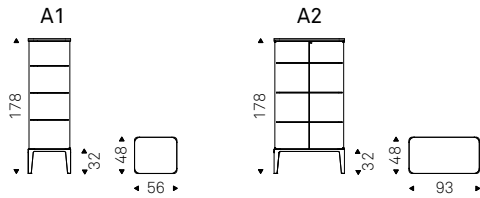

CHANTAL A1-A2 showcases in burned oak - CHENNAI rug

Wind

Studio 28 | 2003

Vetrina in cristallo trasparente con anta e schiena curvi e particolari in acciaio. Con luce a led.

Clear glass showcase with curved door and back with steel details. Led light included.