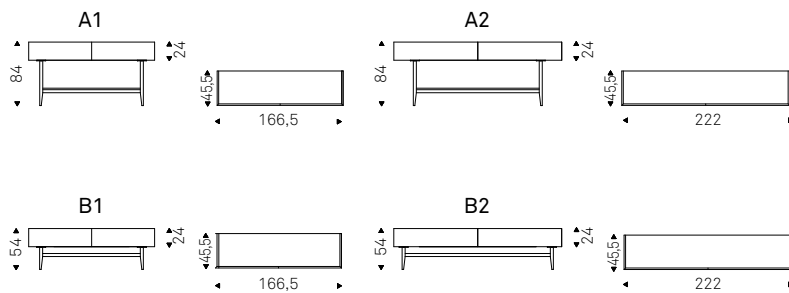

Horizon

Alessio Bassan | 2015

Madia/consolle/porta TV a 2 cassetti in noce Canaletto o rovere bruciato. Top in cristallo extrachiaro acidato moka. Base in acciaio verniciato goffrato graphite. Versione A1 e A2 con ripiano inferiore in noce Canaletto o rovere bruciato.

Sideboard/console/ TV stand with 2 drawers in Canaletto walnut or burned oak. Top in moka painted frosted extra clear glass. Graphite embossed lacquered steel base. A1 and A2 versions with lower shelf in Canaletto walnut or burned oak.