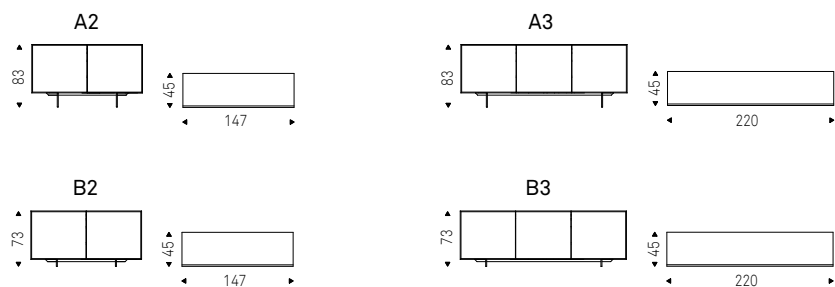

Oxford

Andrea Lucatello | 2014

Madia contenitore con struttura in legno verniciato bianco o graphite opaco. Ante in noce Canaletto o rovere bruciato. Piedi in acciaio verniciato goffrato nero. Ripiani interni in cristallo trasparente.

Optional: cassetto interno posizionabile su ognuna delle ante.

Sideboard with wooden frame in matt white or matt graphite lacquered wood. Doors in Canaletto walnut or burned oak. Black embossed painted steel feet.

Internal clear glass shelves.

Optional: internal drawer in each door.

OXFORD B3 sideboard with graphite structure and doors in burned oak - GLENN mirror in fumé mirrored glass