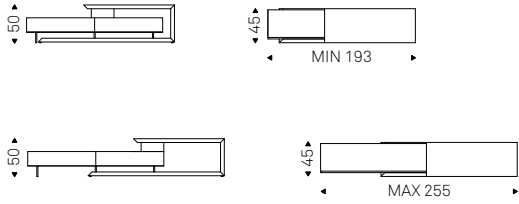

Link

Paolo Cattelan | 2015

Mobile porta tv reversibile e adattabile in lunghezza con struttura verniciata gofrato graphite o bianco. Cassettiera e ante in noce Canaletto, gofrato graphite o bianco.

TV cabinet reversible and adjustable in width with graphite or white embossed lacquered frame. Drawer unit and doors in Canaletto walnut, graphite or white embossed lacquered wood.

- ◀ LINK TV cabinet with graphite structure and Canaletto walnut drawer/doors
- LINK TV cabinet with white structure and Canaletto walnut drawer/doors - KARIBÙ floor lamp with black frame and fabric lampshade - MAPOON rug