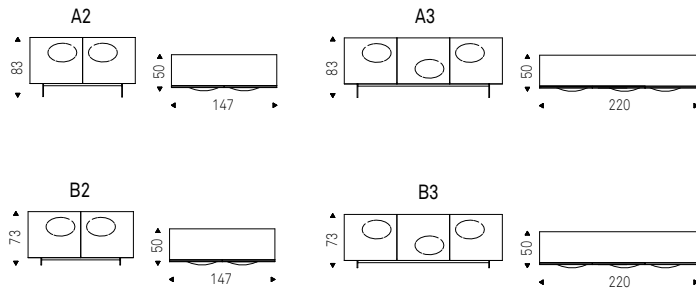

Paramount

Andrea Lucatello | 2017

Madia contenitore a due o tre ante in legno laccato moka lucido, bianco lucido, bianco opaco, graphite opaco o titanio. Ante in cristallo bombato specchiato bronzo o fumé. Piedini in alluminio verniciato titanio gofrato. Ripiani interni in cristallo trasparente.

Optional: cassetto interno posizionabile su ognuna delle ante.

Optional: top in cristallo specchiato in tinta con le ante.

Sideboard 2 or 3 doors lacquered glossy moka, glossy white, matt white, matt graphite or titanium. Doors in smoked grey or bronze convex mirrored glass with embossed titanium aluminum profiles. Polished stainless steel feet, matt graphite or white varnished. Internal clear glass shelves.

Optional: internal drawer in each door.

Optional: mirrored glass top matching the doors colour.

PARAMOUNT B3 sideboard with glossy moka structure and doors in bronze mirrored glass