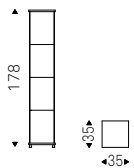

Mini Decor

Cà Nova Design | 2001

Vetrina in cristallo trasparente con cielo e fondo in noce Canaletto o faggio verniciato bianco. Piedi in acciaio cromato. Con luce a led.

Clear glass showcase with top and bottom in Canaletto walnut or white stained beechwood. Chromed steel feet. Led light included.