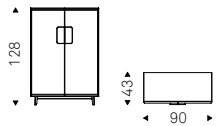

Tudor

Paolo Cattelan | 2020

Madia contenitore in legno gofrato graphite, nero, Brushed Bronze o Brushed Grey, con ante in Brushed Bronze o Brushed Grey. Piedini in acciaio verniciato gofrato graphite o nero. Interno parzialmente specchiato e ripiani in cristallo fumé.

Optional: kit luce interna a led.

Sideboard embossed lacquered graphite, black, Brushed Bronze or Brushed Grey wood, with doors in Brushed Bronze or Brushed Grey wood. Feet in graphite or black embossed lacquered steel. Partially mirrored inside and fumé glass shelves.

Optional: internal led light kit.