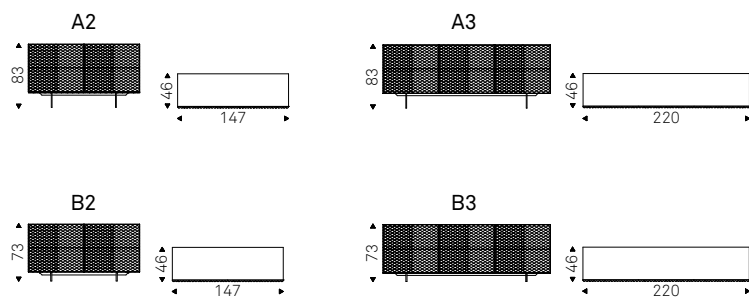

Sideboard in titanium lacquered wood with polyurethane doors. Polished stainless steel feet or matt graphite varnished. Internal shelves in clear glass.
Optional: internal drawer in each door.

◀ ROYALTON B2 sideboard in titanium
▶ ROYALTON B3 sideboard in titanium - RADJA rug