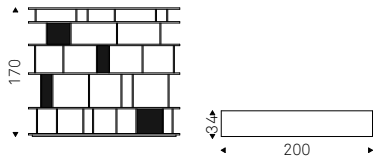

Loft

Philip Jackson | 2009

Libreria in MDF laccato bianco gofrato fine o noce Canaletto.

Bookcase in white lacquered embossed MDF or Canaletto walnut.