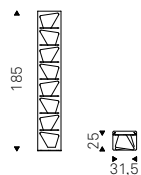

◀ JOKER bookcases in white
▶ JOKER bookcases in titanium

Trap

Giorgio Cattelan | 2020

Libreria da parete in acciaio verniciato gofrato titanio o bronzo.

Wall bookcase in titanium or bronze embossed lacquered steel.