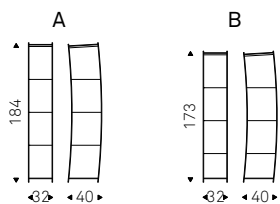

CHANTAL A1-A2 showcases in burned oak - CHENNAI rug

Wind

Studio 28 | 2003

Vetrina in cristallo trasparente con anta e schiena curvi e particolari in acciaio. Con luce a led.

Clear glass showcase with curved door and back with steel details. Led light included.