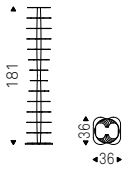

◀ TRAP bookcases in titanium
▶ TRAP bookcases in bronze -
KUBO pouf in leather 50 tortora

Dna

Studio Dainelli | 2008

Libreria a 13 ripiani fissi in acciaio verniciato bianco, nero o goffrato titanio.

Bookcase with 13 shelves in white, black painted or titanium embossed steel.