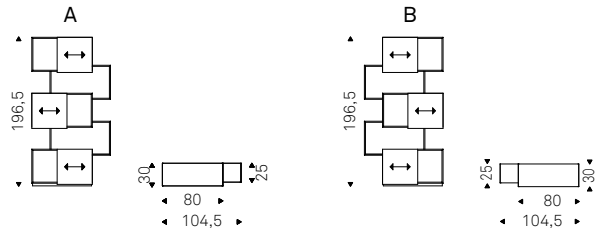

Piquant

Andrea Lucatello | 2012

Libreria contenitore con struttura in MDF gofrato fine graphite o bianco. Ante scorrevoli in MDF gofrato fine graphite, bianco, noce Canaletto, rovere naturale o Brushed Bronze.

Bookshelves container with embossed graphite or white MDF frame, sliding doors in embossed white, graphite, Canaletto walnut, natural oak or Brushed Bronze MDF.

PIQUANT B bookcase with graphite structure and brushed bronze doors
- MUMBAI rug