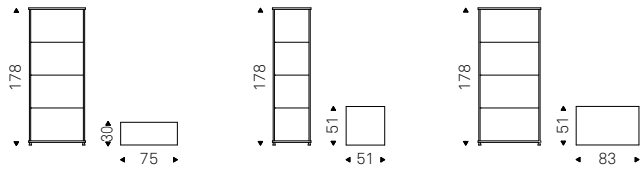

Charme

Cà Nova Design | 2006

Vetrina in cristallo trasparente con piedini cromati. Cielo e fondo in acciaio inox lucido o rivestiti in cuoio come da campionario. Con luci a led.

Clear glass showcase with chromed feet. Top and bottom either in polished stainless steel or covered in leather as per sample card. Led light included.