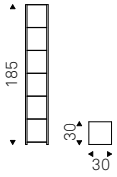

Piquant

Joker

Giorgio Cattelan | 2008

Libreria in acciaio verniciato nero, bianco, rosso, gofrato titanio o bronzo.

Bookcase in black, white, red painted steel, titanium or bronze embossed lacquered steel.