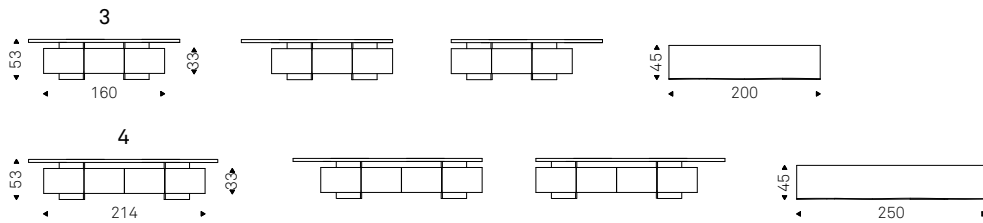

Seneca

Paolo Cattelan | 2013

Mobile porta tv a 3 o 4 ante in legno verniciato bianco o graphite opaco. Piano in tinta o in noce Canaletto, rovere bruciato o rovere naturale con bordo irregolare in massello.

TV cabinet with 3 or 4 wooden doors painted in matt white or graphite. Top in the same color of the frame or in solid Canaletto walnut, burned oak or natural oak with irregular edges.