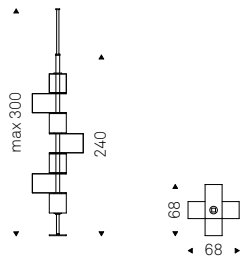

Tokyo

Andrea Lucatello | 2016

Libreria a soffitto con struttura e ripiani in acciaio verniciato goffrato titanio, graphite, bianco o nero e inserti in noce Canaletto o rovere bruciato.

Bookcase with frame and shelves in titanium, graphite, white or black embossed lacquered steel and Canaletto walnut or burned oak inserts.

TOKYO bookcases with black frame/
shelves and Canaletto walnut inserts
- HAWAII B mirror in fumé mirrored
glass - VINYL coffee tables - KITANO
side tables - KARIBÙ floor lamp with
black frame and fabric lampshade