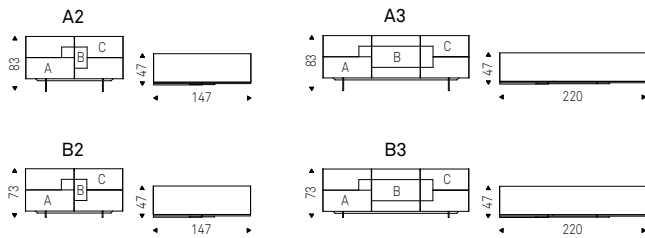

Torino

Andrea Lucatello | 2014

Madia contenitore con struttura verniciata graphite opaco.
Inserti in legno: A- noce Canaletto, B- rovere bruciato e
C-rovere naturale. Piedi in acciaio verniciato gofrato nero.
Ripiani interni in cristallo trasparente.
Optional:cassetto interno posizionabile su ognuna
delle ante.

Sideboard in matt graphite varnished frame. Wooden
inserts: A- Canaletto walnut, B - burned oak and C - natural
oak. Embossed black painted steel feet. Internal clear
glass shelves.
Optional: internal drawer in each door.

TORINO B3 sideboard with matt graphite structure and Canaletto walnut, burned oak, natural oak wooden inserts - GLENN mirror in bronze mirrored glass - MAREK rug