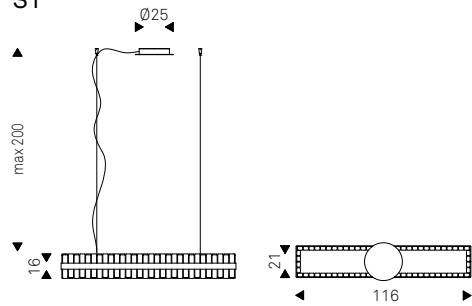

Phoenix

STC Studio | 2018

Lampada a soffitto con struttura in acciaio Nichel satinato ed elementi in vetro lavorati a mano. Illuminazione a led.

Ceiling lamp with satin Nickel steel frame and handmade glass elements. Led lights.

S1