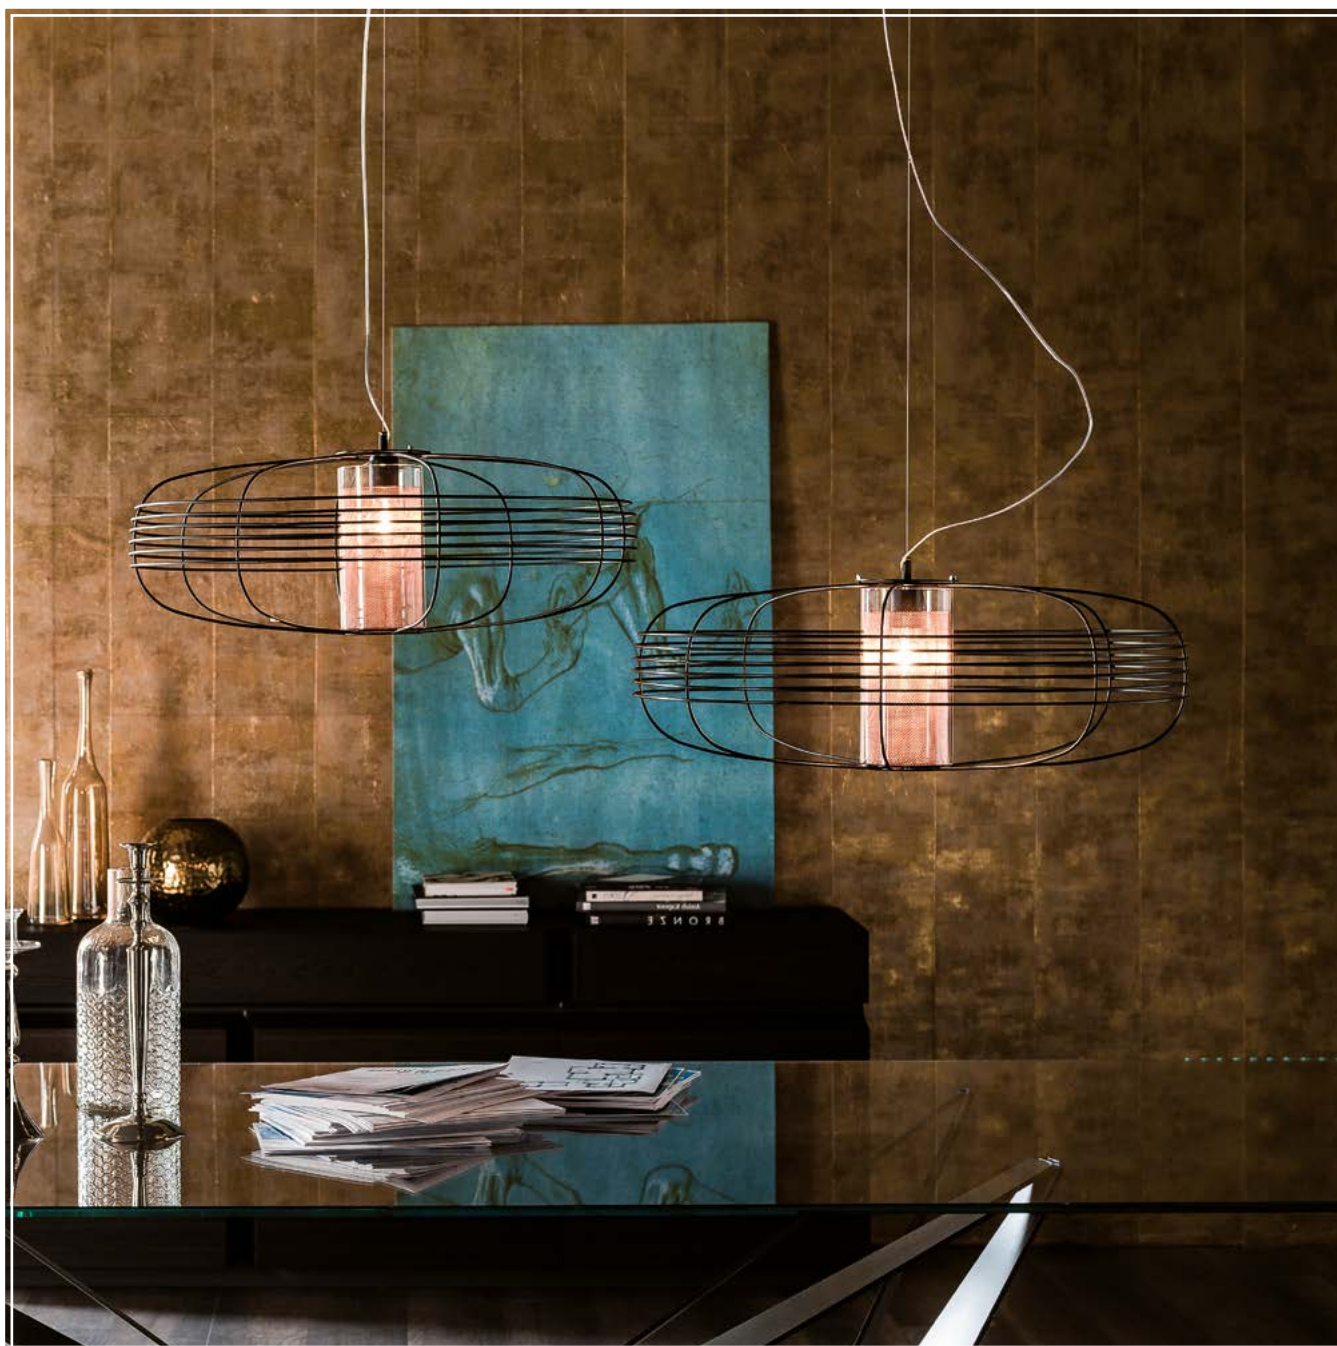

Ceiling lamp in chromed, graphite, white or titanium varnished steel. White varnished internal lampshade. Bulb not included.

- ◀ HUBLOT S50 lamp in white
- ▶ HUBLOT S60 lamps in titanium - SKORPIO WOOD B table with black base and burned oak top - NAUTILUS bookcases in titanium

Galaxy

Oriano Favaretto | 2015

Lampada a soffitto con struttura in acciaio verniciato nero opaco o Nichel. Paralume in vetro borosilicato e rete di rame. Lampadina non inclusa.

Ceiling lamp with matt black painted steel or Nickel frame. Lampshade in borosilicate glass and copper net. Bulb not included.