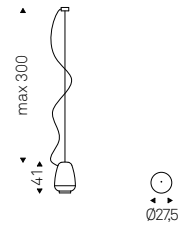

Asia

Oriano Favaretto | 2017

Lampada a soffitto con attacco in acciaio cromo nero e paralume in ceramica artistica dipinta a mano con smalti e metalli pregiati, disponibile nei colori blu cobalto, bicolore bianco-bronzo o bicolore grigio-bronzo. Lampadina non inclusa.

Ceiling lamp with black chrome steel ceiling plate. Lampshade in artistic ceramic hand-painted with precious metals and glazes in cobalt blue or bicolor white-bronze or grey-bronze. Bulb not included.