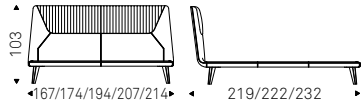

Amadeus

Manzoni & Tapinassi | 2016

Letto imbottito rivestito in ecopelle o pelle come da campionario. Piedi in acciaio verniciato gofrato bronzo, graphite o bianco. Retro testiera rivestita in ecopelle, optional retro testiera rivestita in pelle. Rete strutturale inclusa.

Upholstered bed covered in synthetic leather or soft leather as per sample card. Bronze, graphite or white embossed lacquered steel feet. Back headboard covered in synthetic leather, optional back headboard covered in soft leather. Provided slats are part of the bed structure.