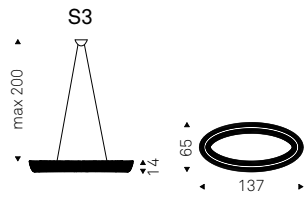

Cellini

Studio Kronos | 2016

Lampada a soffitto con telaio in acciaio Nichel satinato. Paralume composto da catenelle in alluminio nichelato. Lampadina inclusa.

Ceiling lamp with satin Nickel steel frame. Lampshade made of nickel-plated aluminium chains. Bulb included.