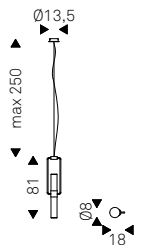

Bamboo

Studio Kronos | 2019

Lampadario con struttura in ferro brunito e paralume in vetro soffiato fumè e vetro soffiato bianco satinato. Illuminazione integrata a led.

Ceiling lamp with frame in burnished steel, lampshade in blown fumé glass and blown satin white glass. Integrated LED light.