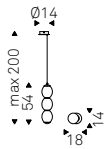

Zanziball

STC Studio | 2020

Lampada a soffitto con paralume in vetro soffiato e dettagli in ottone spazzolato. Attacco a soffitto in acciaio cromo nero. Lampada a led inclusa.

Ceiling lamp with lampshade in artistic blown glass and brushed brass details. Black chrome steel ceiling plate. Led light.

Socket 2/6