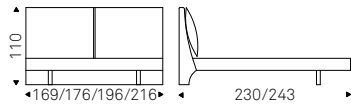

Lukas

Studio Kronos | 2009

Letto imbottito rivestito in tessuto, synthetic nubuck, micro nubuck, ecopelle o pelle come da campionario. Con piedi in acciaio cromato e testiera con cuscini. Rete inclusa.

Upholstered bed covered in fabric, synthetic nubuck, micro nubuck, synthetic leather or in soft leather as per sample card. With chromed steel feet. Headboard with cushions. Slats included.