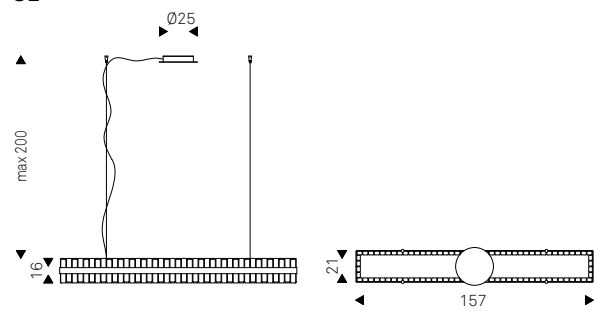

Phoenix

STC Studio | 2018

Lampada a soffitto con struttura in acciaio Nichel satinato ed elementi in vetro lavorati a mano. Illuminazione a led.

Ceiling lamp with satin Nickel steel frame and handmade glass elements. Led lights.

S1

S2

S3

S4