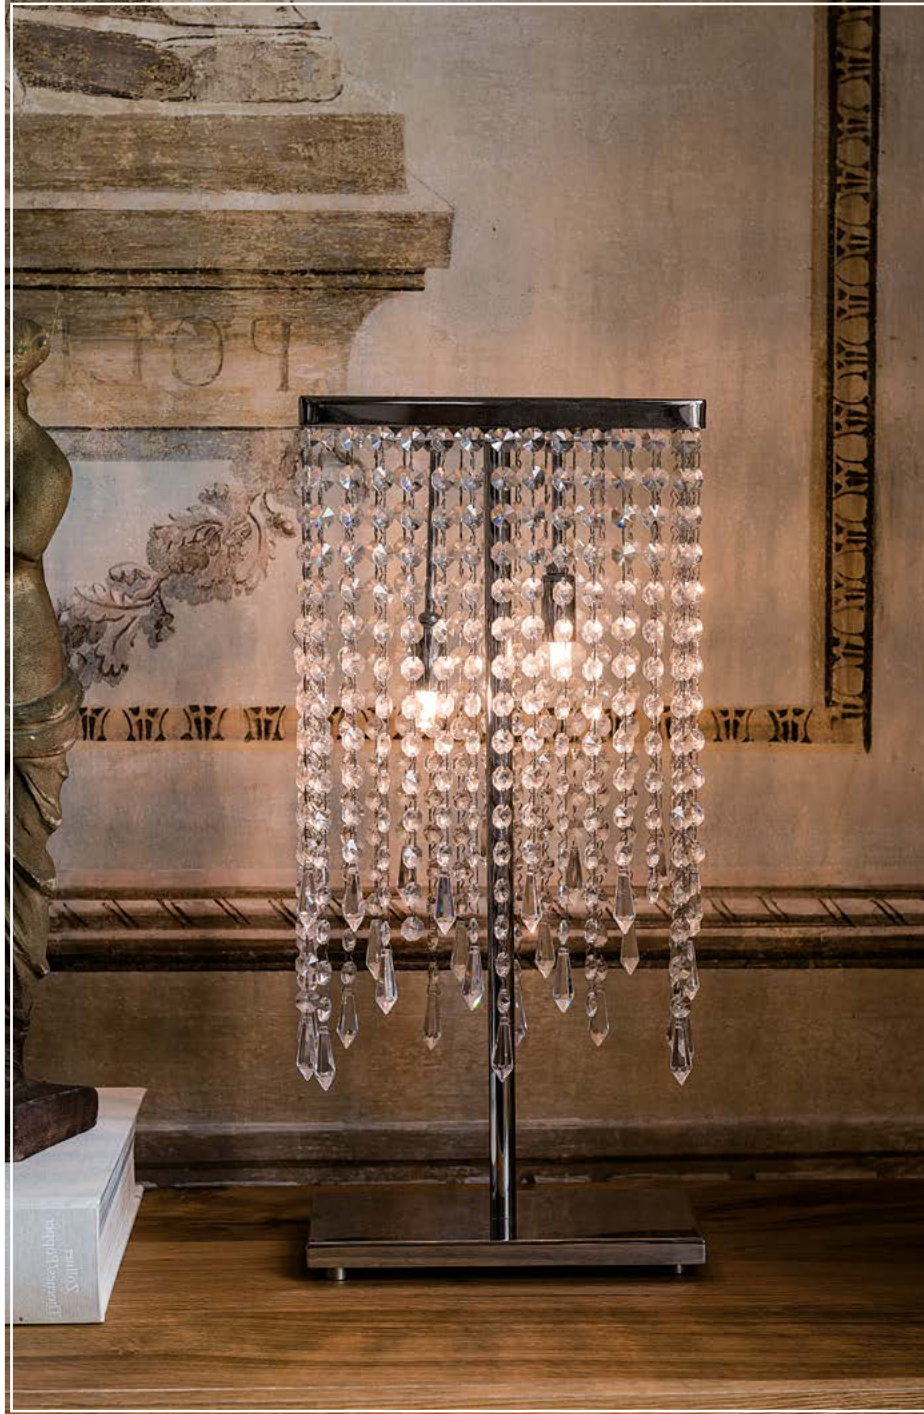

Venezia

- ▲ VENEZIA C table lamp
- ◀ VENEZIA 4 lamps