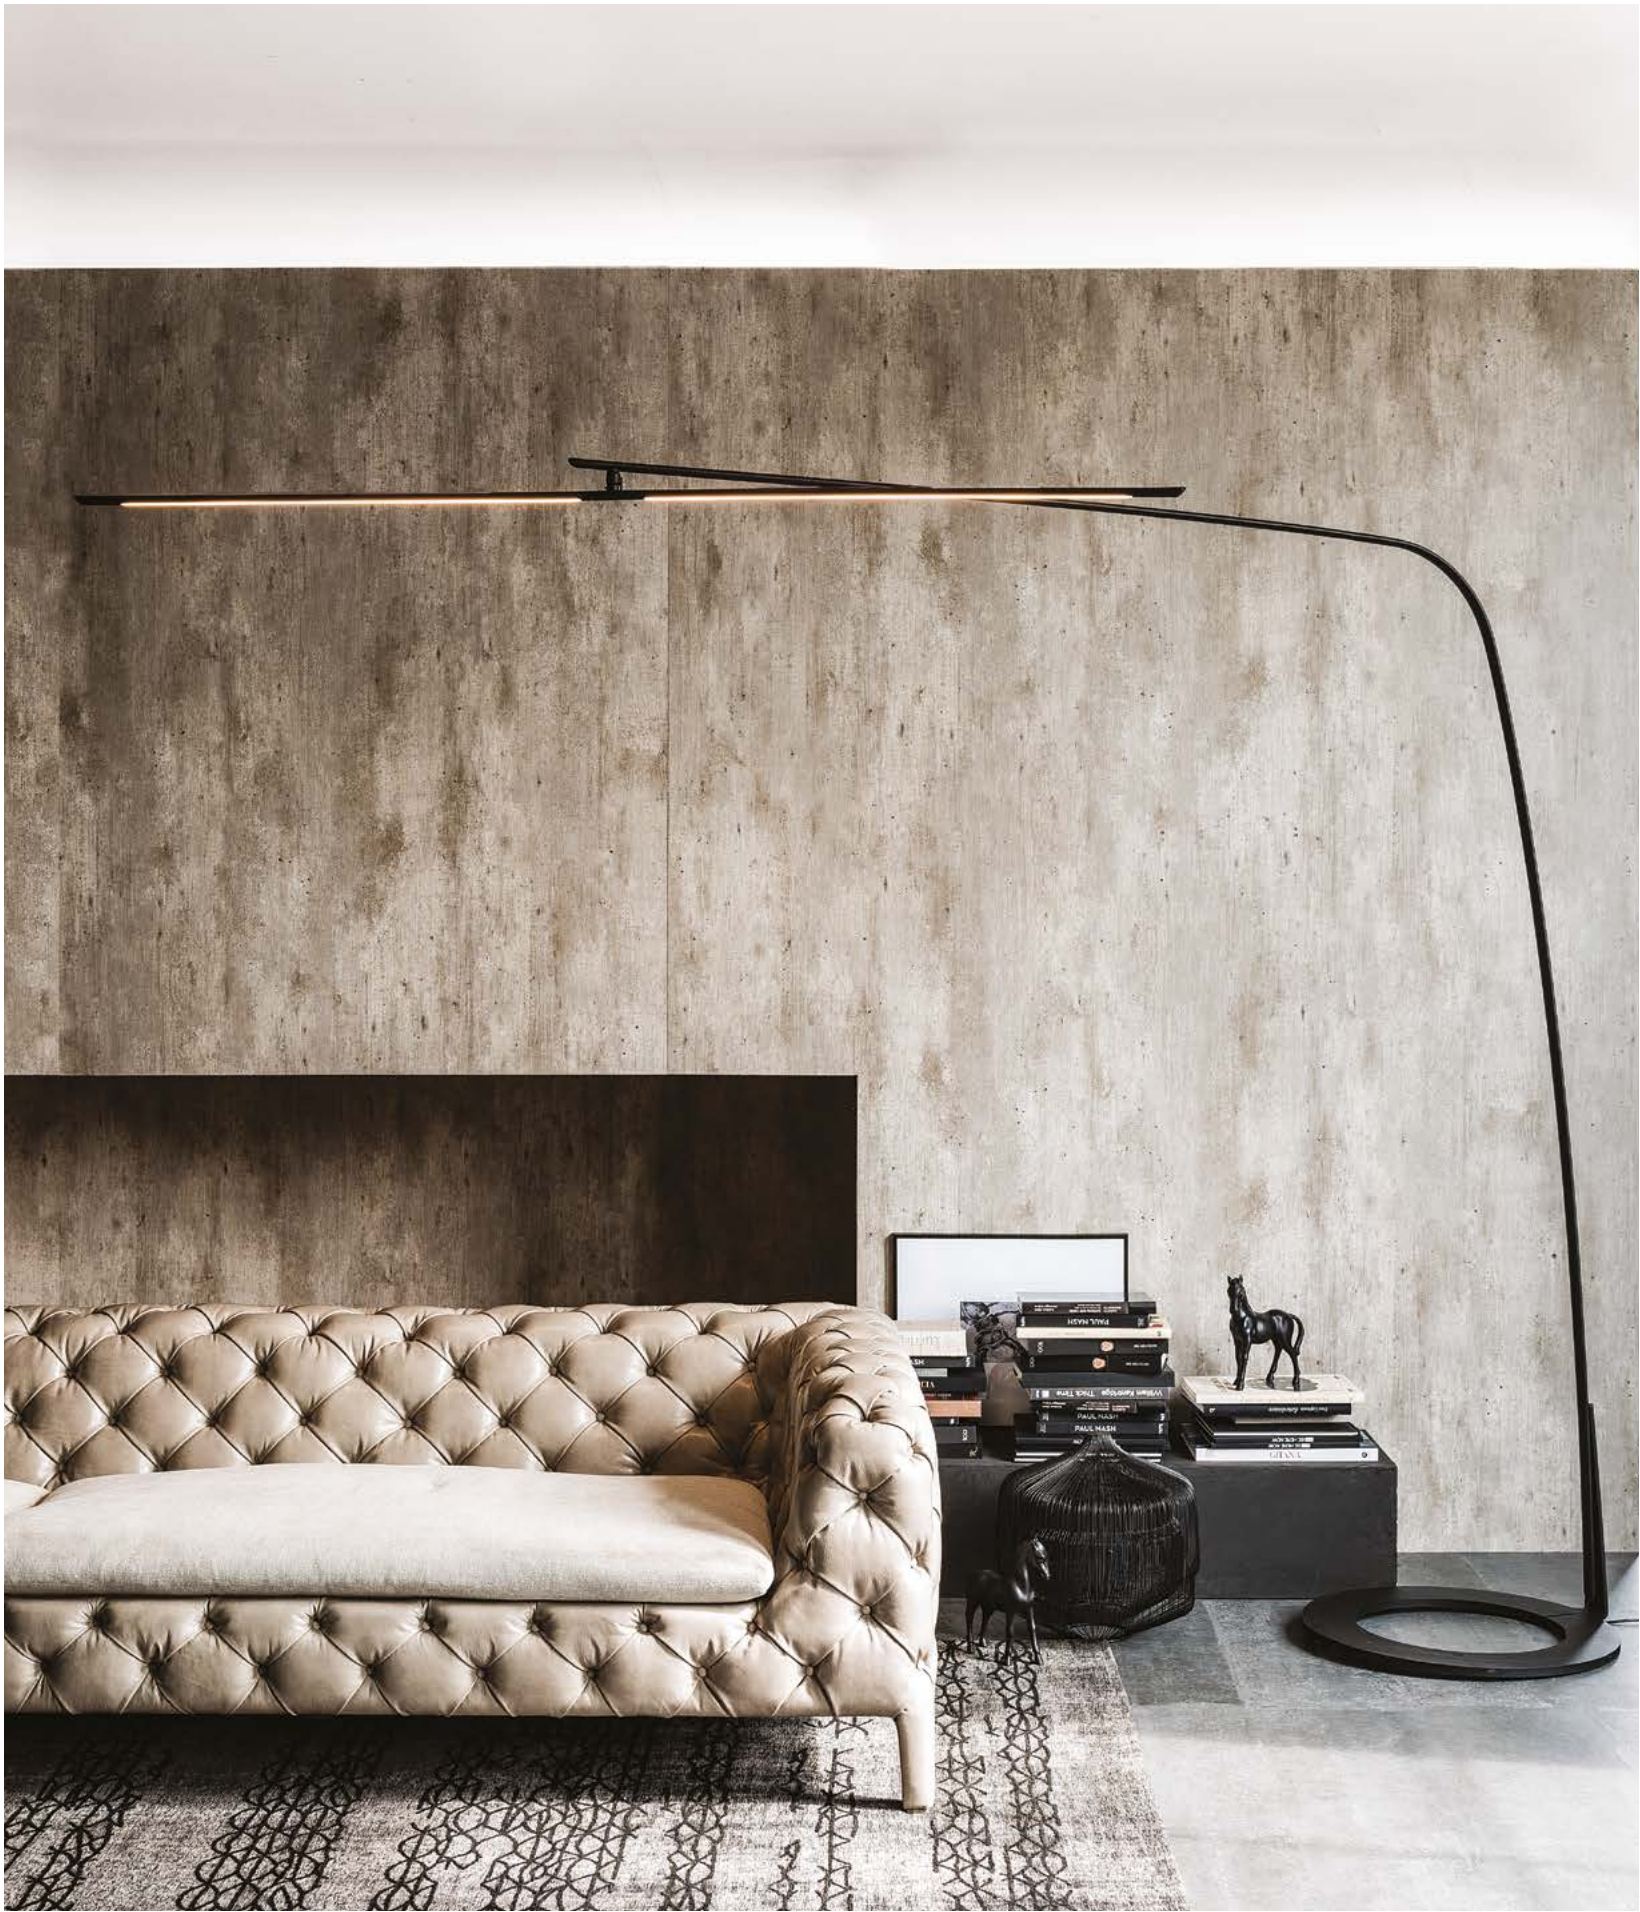

STEALTH floor lamp in black - MUMBAI rug