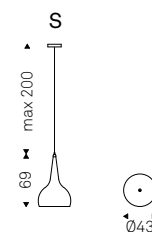

Lampada da soffitto con rivestimento in maglia elasticizzata nei colori cenere, smoke, graphite, nero o blu e struttura in metacrilato fumé. Lampadina non inclusa.

Ceiling lamp with smoked grey methacrylate frame. Lampshade in stretch knited fabric in ash, smoke, graphite, black or blue colors. Bulb not included.