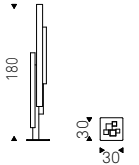

Manhattan

Brogiato Traverso | 2018

Lampada da terra con struttura in acciaio verniciato gofrato titanio, graphite o nero. Lampadine non incluse.

Floor lamp in titanium, graphite or black embossed lacquered steel. Bulbs not included.

MANHATTAN floor lamp in titanium - DUMBO chair in soft leather 973 nero and matt black frame