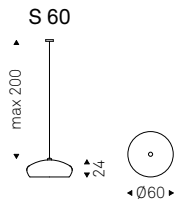

Ceiling lamp in chromed, graphite, white or titanium varnished steel. White varnished internal lampshade. Bulb not included.

- ◀ HUBLOT S50 lamp in white
- ▶ HUBLOT S60 lamps in titanium - SKORPIO WOOD B table with black base and burned oak top - NAUTILUS bookcases in titanium