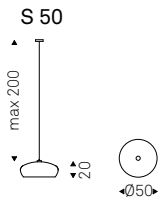

Ceiling lamp in chromed, graphite, white or titanium varnished steel. White varnished internal lampshade. Bulb not included.

- ◀ HUBLOT S50 lamp in white
- ▶ HUBLOT S60 lamps in titanium - SKORPIO WOOD B table with black base and burned oak top - NAUTILUS bookcases in titanium