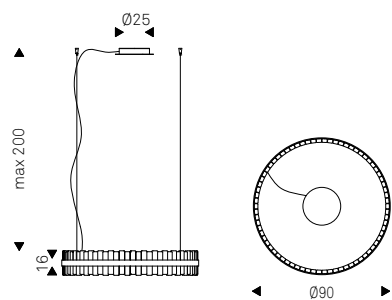

Phoenix

STC Studio | 2018

Lampada a soffitto con struttura in acciaio Nichel satinato ed elementi in vetro lavorati a mano. Illuminazione a led.

Ceiling lamp with satin Nickel steel frame and handmade glass elements. Led lights.

S1

S2

S3

S4