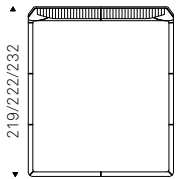

Amadeus

Manzoni & Tapinassi | 2016

Letto imbottito rivestito in ecopelle o pelle come da campionario. Piedi in acciaio verniciato gofrato bronzo, graphite o bianco. Retro testiera rivestita in ecopelle, optional retro testiera rivestita in pelle. Rete strutturale inclusa.

Upholstered bed covered in synthetic leather or soft leather as per sample card. Bronze, graphite or white embossed lacquered steel feet. Back headboard covered in synthetic leather, optional back headboard covered in soft leather. Provided slats are part of the bed structure.