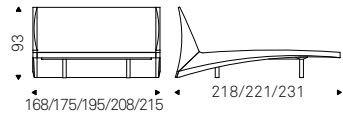

Dylan

Andrea Lucatello | 2007

Letto imbottito rivestito in tessuto, synthetic nubuck, micro nubuck, ecopelle o pelle come da campionario. Piedi in acciaio cromato. Rete inclusa.

Upholstered bed covered in fabric, synthetic nubuck, micro nubuck, synthetic leather or soft leather as per sample card. Chromed steel feet. Slats included.

DYLAN bed in soft leather 947
oyster - KAOS B/A coffee tables with
white base and printed top with
geometric patterns