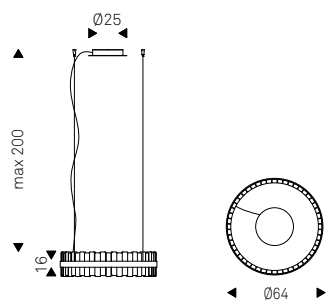

Phoenix

STC Studio | 2018

Lampada a soffitto con struttura in acciaio Nichel satinato ed elementi in vetro lavorati a mano. Illuminazione a led.

Ceiling lamp with satin Nickel steel frame and handmade glass elements. Led lights.

S1

S2

S3

S4