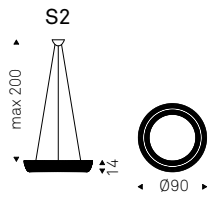

Cellini

Studio Kronos | 2016

Lampada a soffitto con telaio in acciaio Nichel satinato. Paralume composto da catenelle in alluminio nichelato. Lampadina inclusa.

Ceiling lamp with satin Nickel steel frame. Lampshade made of nickel-plated aluminium chains. Bulb included.