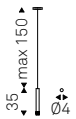

Stilo

Studio Kronos | 2016

Lampada a soffitto in acciaio verniciato bronzo satinato o cromo nero.

S2/6: attacco rotondo da 2 a 6 paralumi.

S7/12: attacco rotondo da 7 a 12 paralumi.

Lampadina inclusa.

Ceiling lamp with lampshade in satin bronze steel or black chrome steel.

S2/6: round ceiling plate for 2/6 lampshades.

S7/12: round ceiling plate for 7/12 lampshades.

Bulb included.