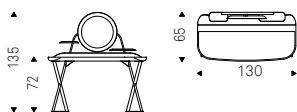

Cocoon Trousse Keramik

Paolo Cattelan | 2020

Console da trucco con base in acciaio verniciato goffrato titanio, bronzo o nero. Piano in ceramica Marmi nei colori Alabastro, Supreme, Ardesia, Golden Calacatta opaco, Golden Calacatta lucido, Portoro opaco, Portoro lucido, Sahara Noir lucido, Emperador, Makalu, Breccia, Arenal o Zefiro con profilo inferiore arrotondato e verniciato Brushed Bronze o Brushed Grey e gola portaoggetti in metallo verniciato Brushed Bronze o Brushed Grey. Specchiera in acciaio verniciato goffrato titanio, bronzo, nero, Brushed Bronze o Brushed Grey con supporti laterali e ripiani in acciaio verniciato goffrato titanio, bronzo o nero. Illuminazione a led.

Dressing desk with base in titanium, bronze or black embossed lacquered steel. Top in ceramic Marmi Alabastro, Supreme, Ardesia, matt Golden Calacatta, glossy Golden Calacatta, matt Portoro, glossy Portoro, glossy Sahara Noir, Emperador, Makalu, Breccia, Arenal or Zefiro with Brushed Bronze or Brushed Grey lacquered and rounded lower profile and grooved tray in Brushed Bronze or Brushed Grey lacquered steel. Mirror with frame in titanium, bronze, black, Brushed bronze or Brushed Grey embossed lacquered steel with lateral supports and shelves in titanium, bronze or black embossed lacquered steel. LED light.

◀ COCOON TROUSSE KERAMIK desk with black base, zefiro ceramic top and brushed bronze profile - MAREK rug

▶ COCOON TROUSSE KERAMIK desk with bronze base, breccia ceramic top and brushed bronze profile - WILMA chair in soft leather 951 castoro - CHENNAI rug