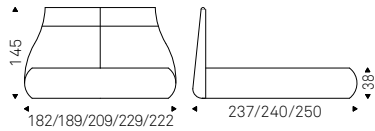

Bed with upholstered headboard and frame covered in fabric, synthetic nubuck, micro nubuck, synthetic leather or soft leather as per sample card. Slats included.

Optional: pull-up slats with container

Biagio