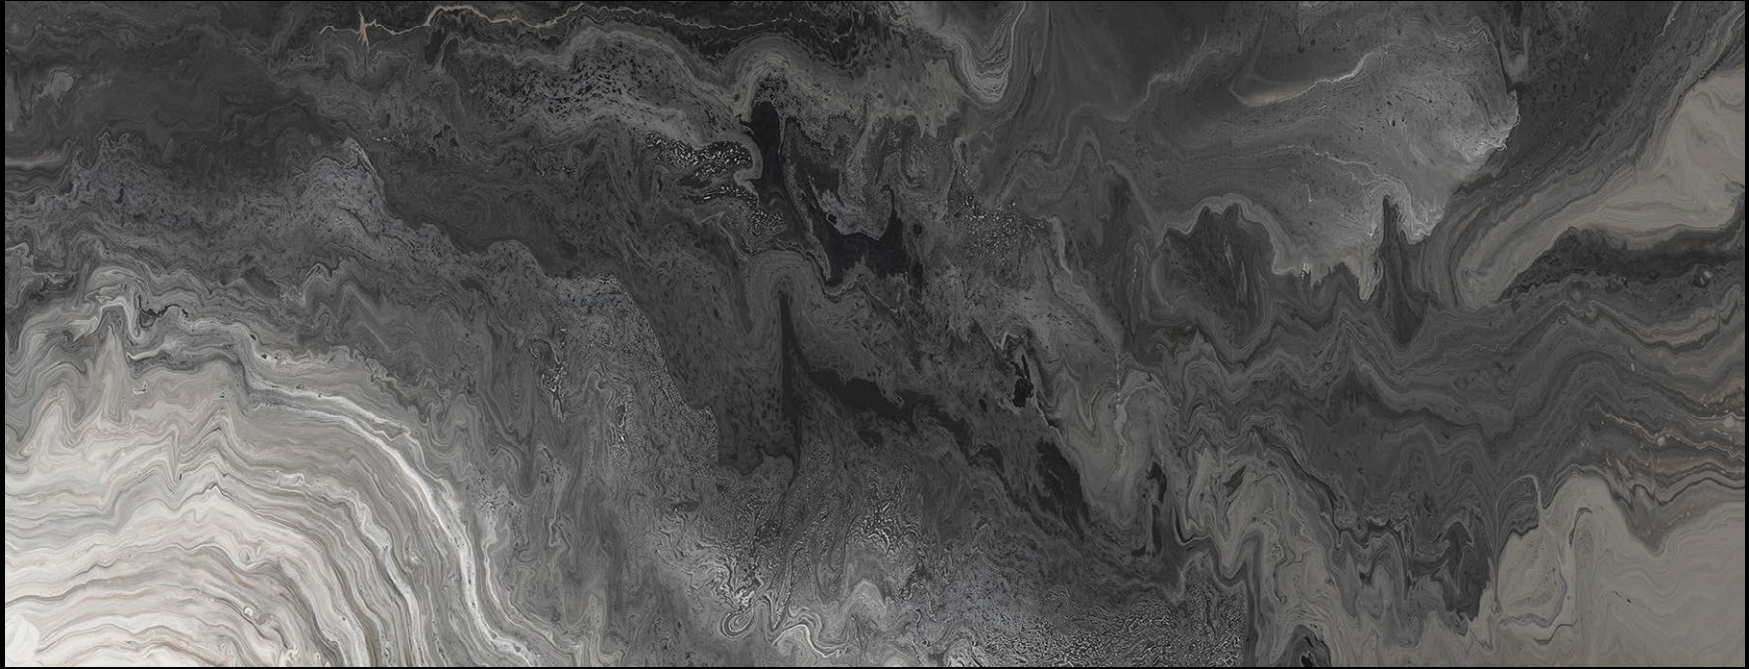

CRYSTALART NEW COLLECTION

cattelan  
italia

CrystalArt Collection

CRYSTAL ART 01

CRYSTAL ART 02

The image features a complex marbled paper pattern in shades of grey, black, and white. The pattern consists of intricate, swirling, and layered lines that create a sense of depth and movement. A horizontal white band is positioned across the center of the image, containing the text 'CRYSLAT ART 01' in a clean, black, sans-serif font. The overall composition is balanced and visually striking due to the contrast between the organic, fluid patterns and the straight, geometric text band.

CRYSLAT ART 01

ATLANTIS CRYSTALART table with black base and decorative printed extra clear glass top - DUMBO chairs in soft leather 973 nero and matt black frame - VOYAGER sideboard

FUTURA CRYSTALART sideboard with black structure and doors in decorative printed extra clear glass - EMERALD mirror in mirrored glass

The background of the entire image is an abstract composition of horizontal, wavy bands. The colors range from dark charcoal and black to muted earth tones like taupe, brown, and grey, with occasional hints of light blue and white. The texture appears soft and painterly, with some areas showing more defined lines and others being more blended. A central white horizontal band contains the text.