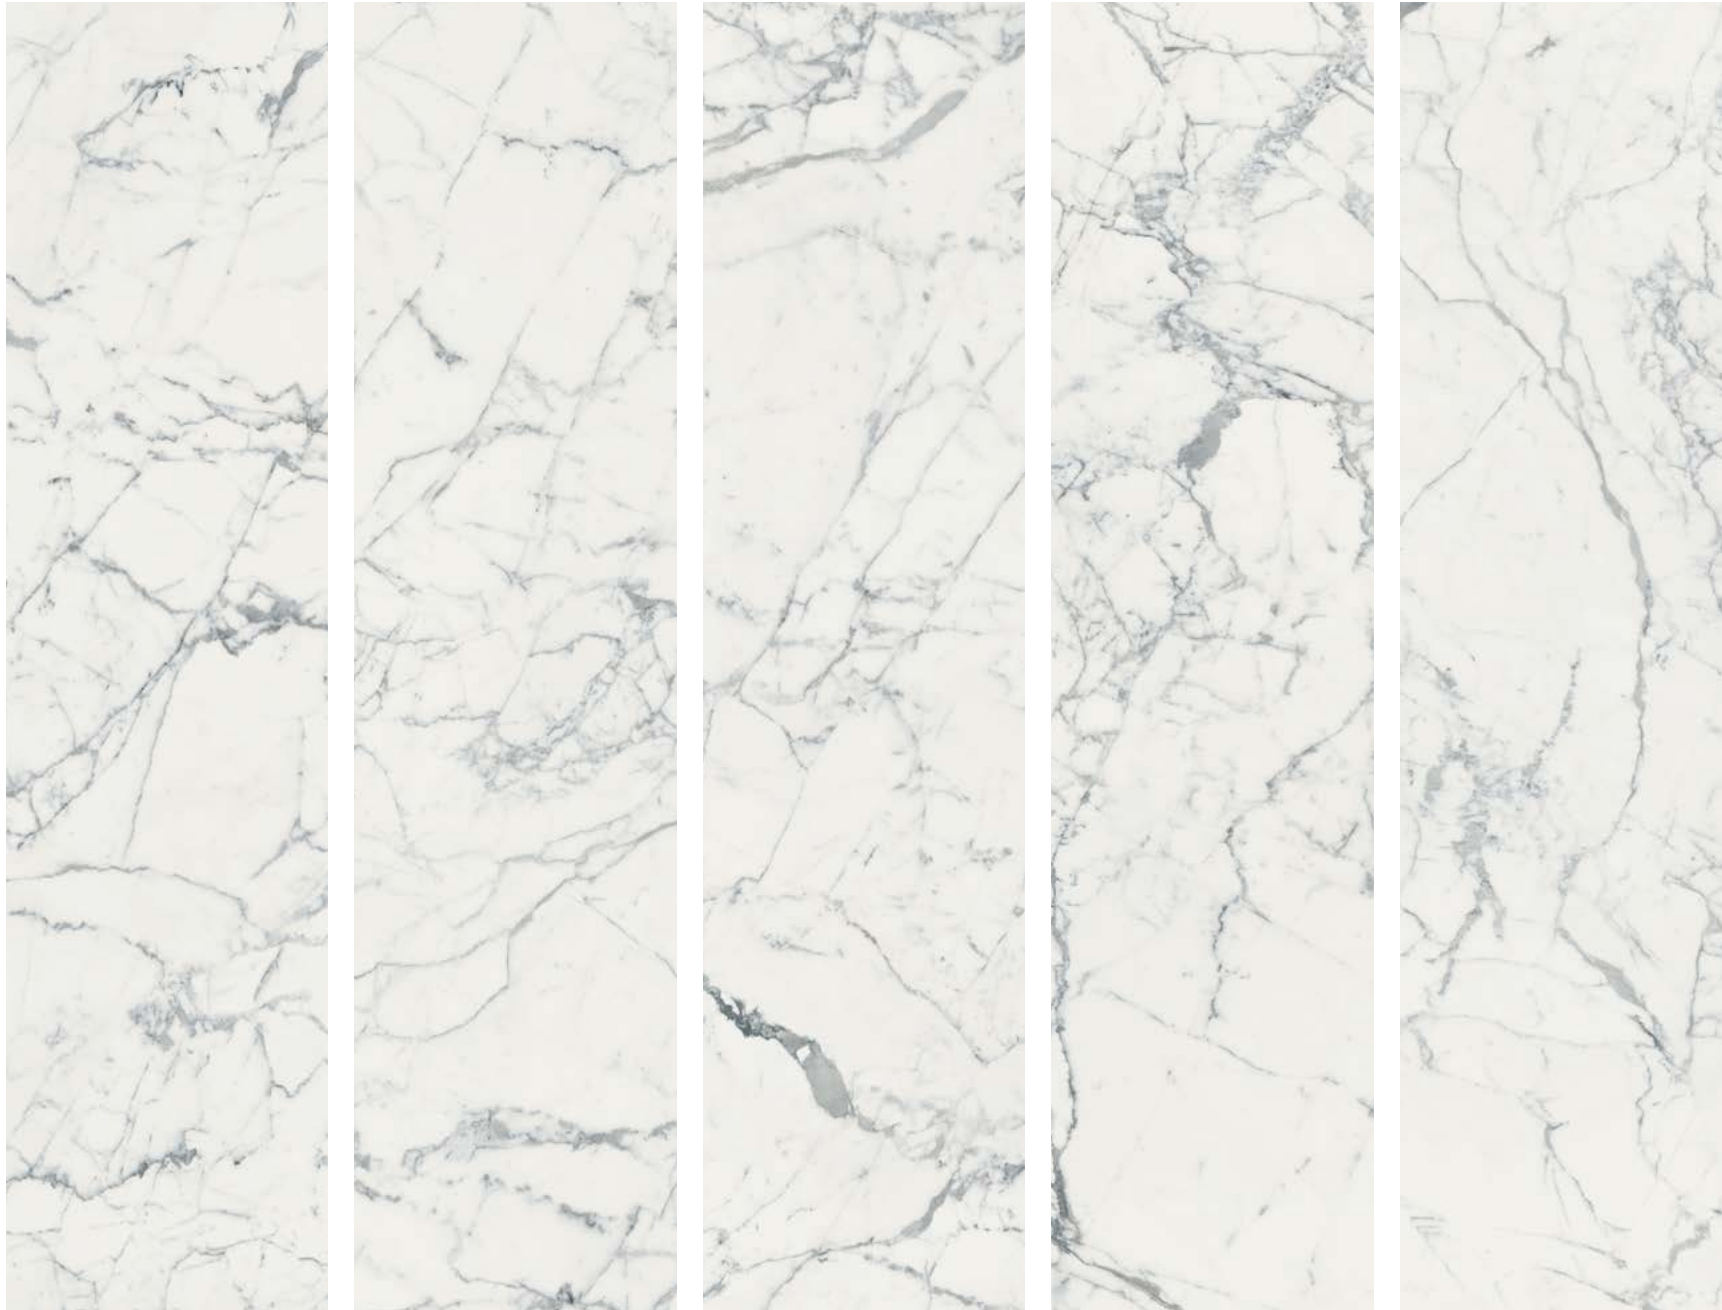

**cattelan
italia**

SUPREME KERAMIK

The image features a light-colored marble pattern with intricate, dark grey and black veins. The pattern is consistent across the entire background. A horizontal white band is centered across the image, containing the text.

KERAMIK SUPREME KM03

SKORPIO KERAMIK supreme
chair RHONDA - lamps APOLLO

SKORPIO KERAMIK supreme
chair RHONDA - lamps APOLLO

KERAMIK SUPREME

some examples

2021 COLLECTION

Supreme KM03

Glossy Golden Calacatta KM06
Matt Golden Calacatta KM05