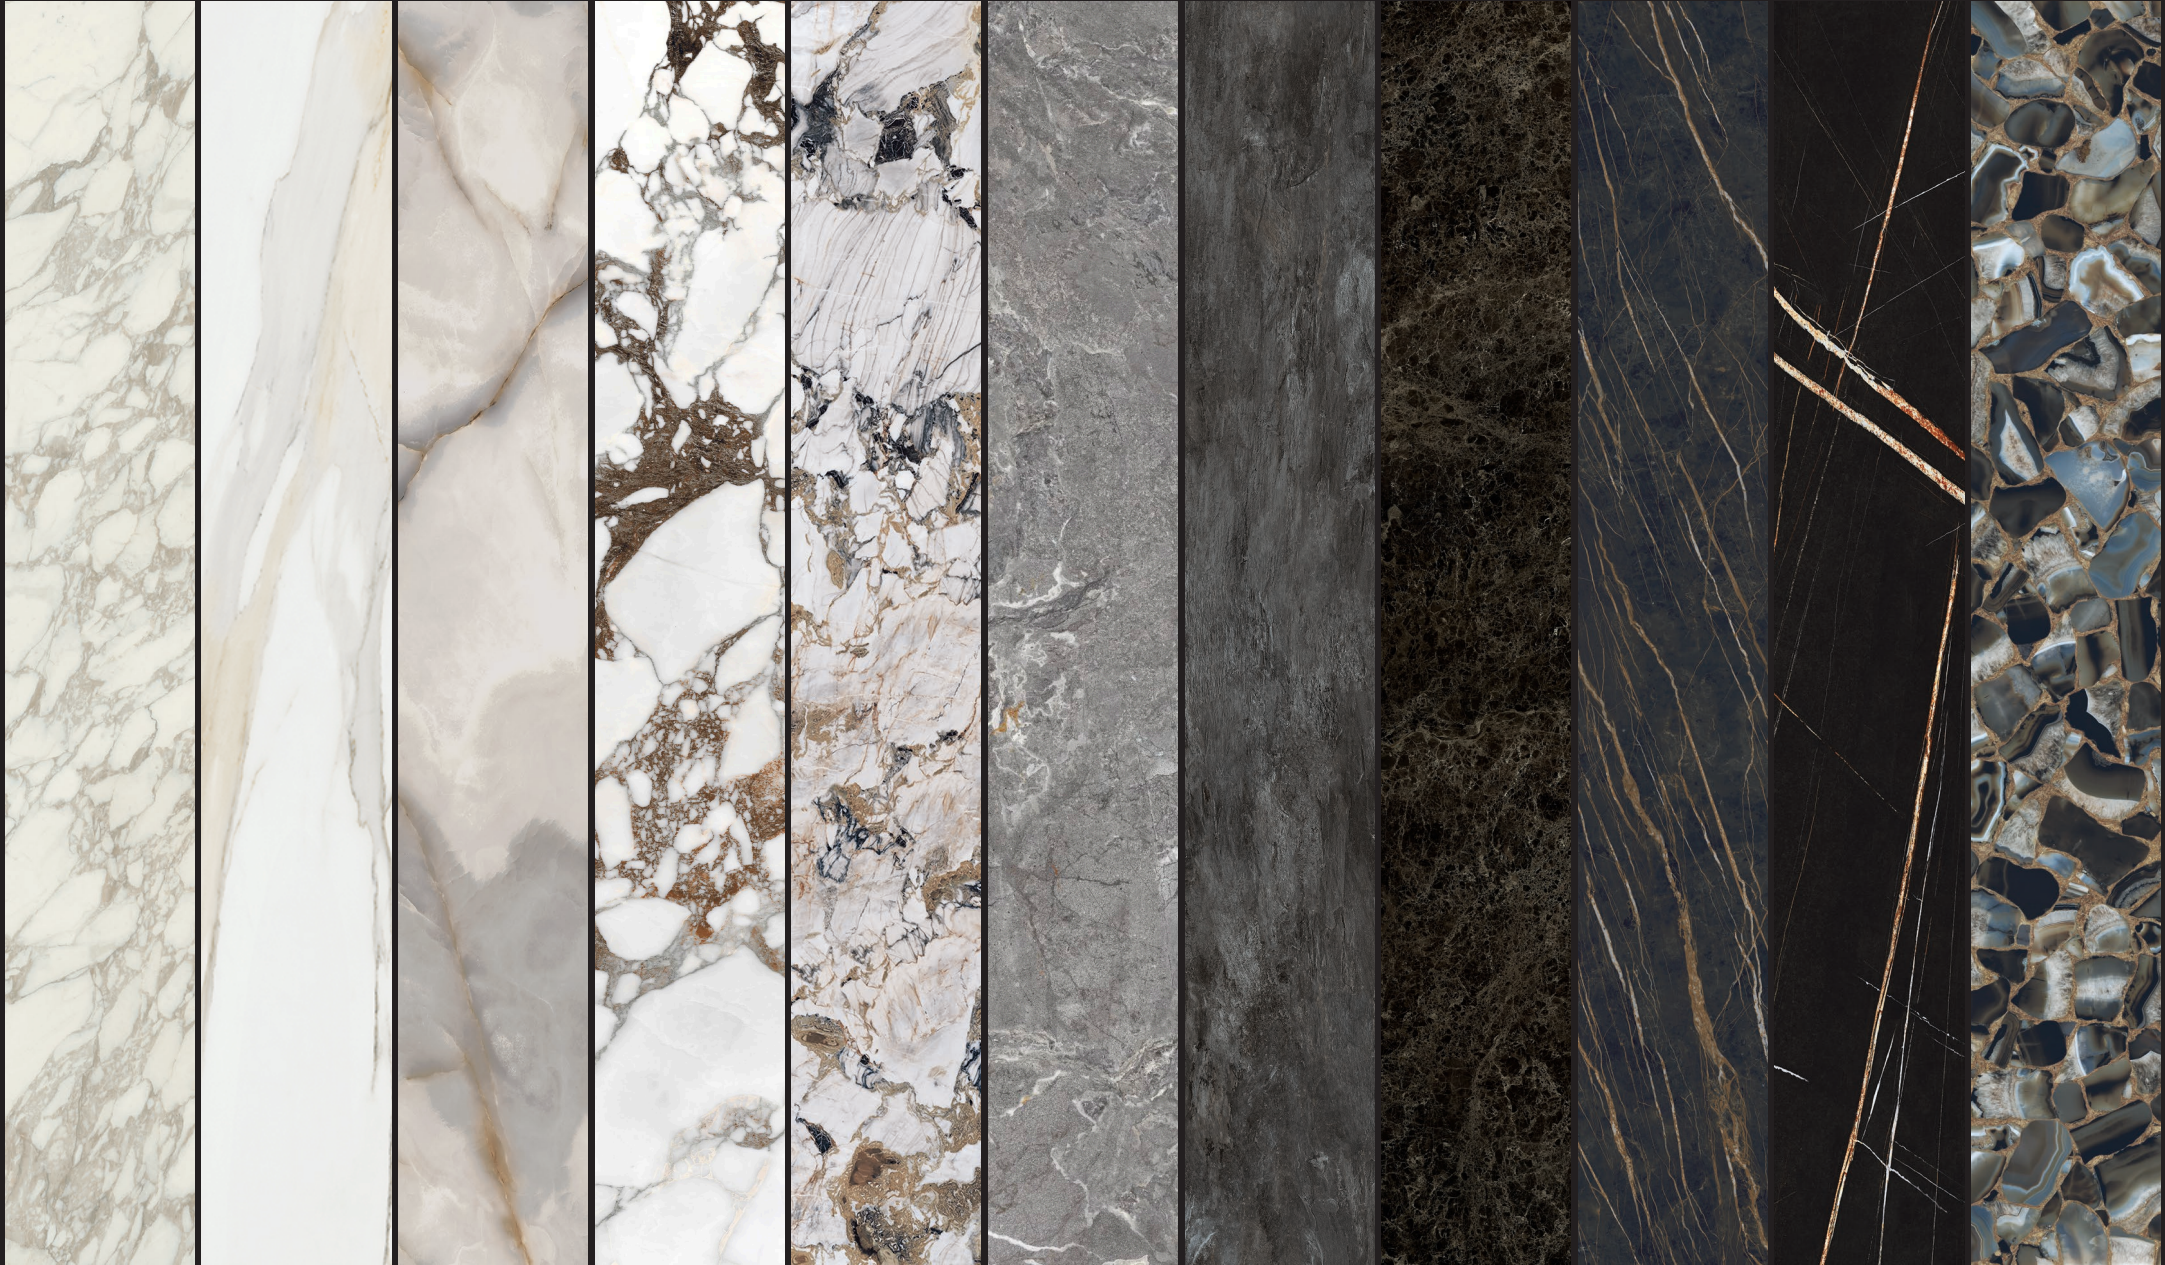

The image displays a detailed view of a ceramic tile with a marbled pattern. The background is a dark, charcoal grey color, overlaid with intricate, organic veins of light grey and off-white. Interspersed within these veins are small, irregular spots of a warm, golden-brown or terracotta hue. The overall effect is a complex, natural-looking texture. A horizontal white band is positioned across the middle of the image, containing the text 'KERAMIK ARENAL' in a clean, black, sans-serif font.

METROPOL sideboard with graphite structure and doors in arenal ceramic - INDY 101 chair in polyurethane P03 fango and black base

KERAMIK ZEFIRO

TERMINAL KERAMIK PREMIUM console with black base, zefiro ceramic top and brushed bronze profile - HAWAII mirror - MELODY lamps

BENNY KERAMIK side tables with black base and zefiro ceramic top

BILLY KERAMIK coffee tables with titanium base and zefiro ceramic top

Keramik Collection

KM01
Calacatta

KM05
Matt Golden Calacatta
KM06
Glossy Golden Calacatta

KM02
Alabastro

KM12
Breccia

KM11
Makalu

KM13
Arenal

KM04
Ardesia

KM10
Emperador

KM07 Matt Portoro
KM08 Glossy Portoro

KM09
Glossy Sahara