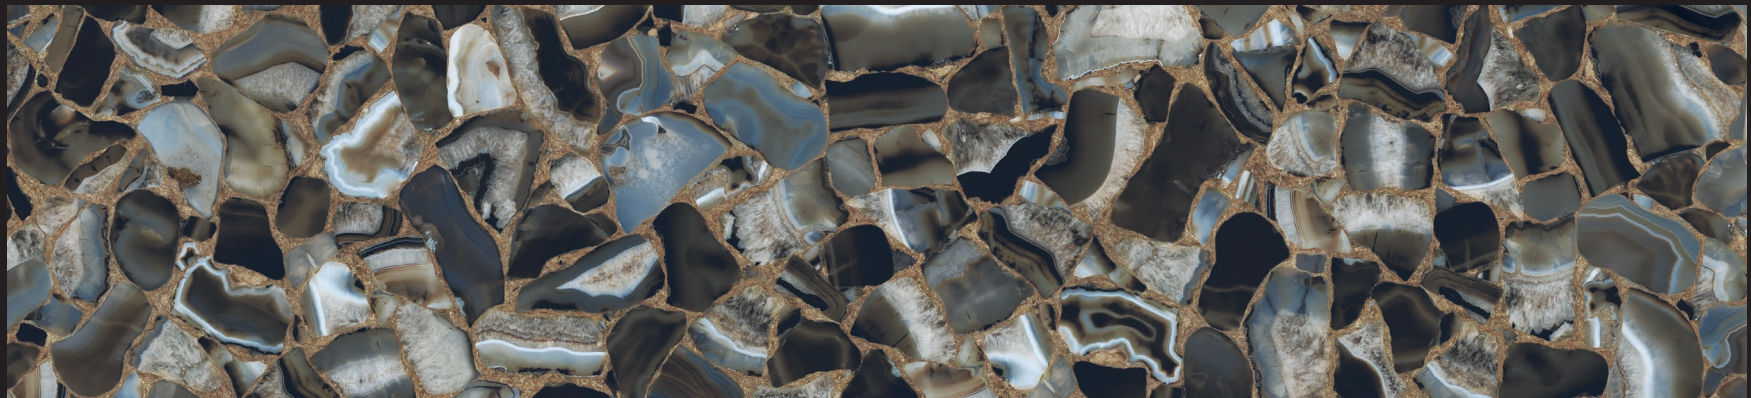

2020 NEW KERAMIK

cattelan
italia

New Keramik

KM12
Breccia

KM13
Arenal

KZ20
Zefiro

The image displays a microscopic view of ceramic breccia. It features a dark, fibrous matrix that binds together numerous white, angular fragments of varying sizes. The fragments are irregularly shaped and appear to be embedded within the matrix, which has a complex, interconnected network structure. The overall appearance is that of a composite material with a high degree of fragmentation and bonding.

The image displays a detailed view of a ceramic tile with a marbled pattern. The background is a dark, charcoal grey color, overlaid with intricate, organic veins of light grey and off-white. Interspersed within these veins are small, irregular spots of a warm, golden-brown or terracotta hue. The overall effect is a complex, natural-looking texture. A horizontal white band is positioned across the middle of the image, containing the text 'KERAMIK ARENAL' in a clean, black, sans-serif font.