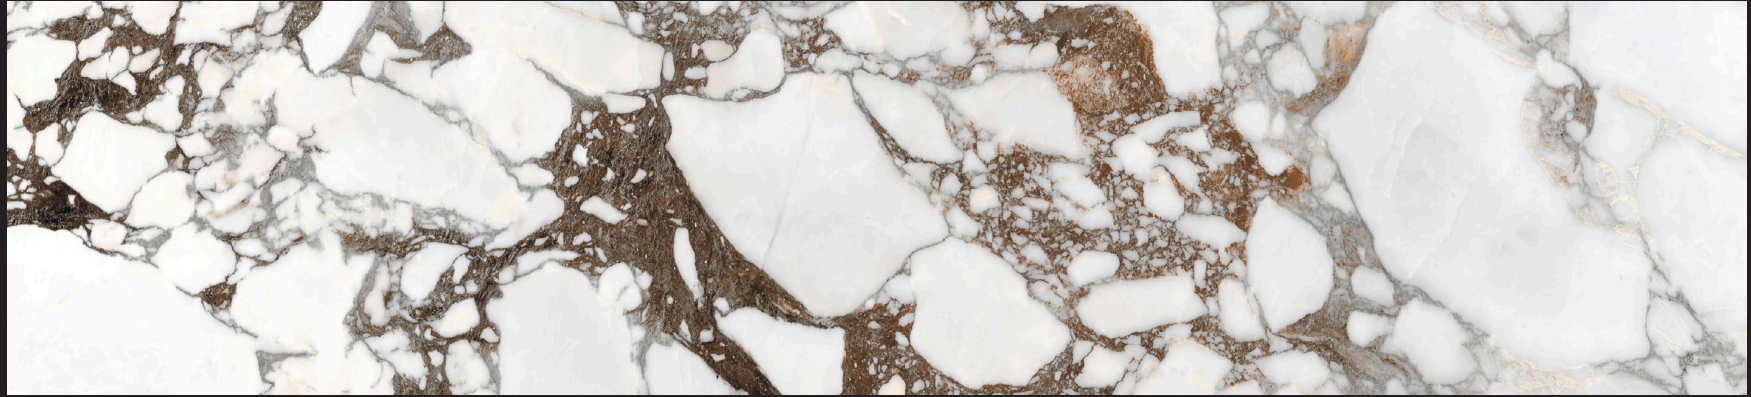

2020 NEW KERAMIK

cattelan
italia

New Keramik

KM12
Breccia

KM13
Arenal

KZ20
Zefiro

The image displays a microscopic view of ceramic breccia. It features a dark, fibrous matrix that binds together numerous white, angular fragments of varying sizes. The fragments are irregularly shaped and appear to be embedded within the matrix, which has a complex, interconnected network structure. The overall appearance is that of a composite material with a high degree of fragmentation and bonding.

The image displays a detailed view of a ceramic tile with a marbled pattern. The background is a dark, charcoal grey color, overlaid with intricate, organic veins of light grey and off-white. Interspersed within these veins are small, irregular spots of a warm, golden-brown or terracotta hue. The overall effect is a complex, natural-looking texture. A horizontal white band is positioned across the middle of the image, containing the text 'KERAMIK ARENAL' in a clean, black, sans-serif font.