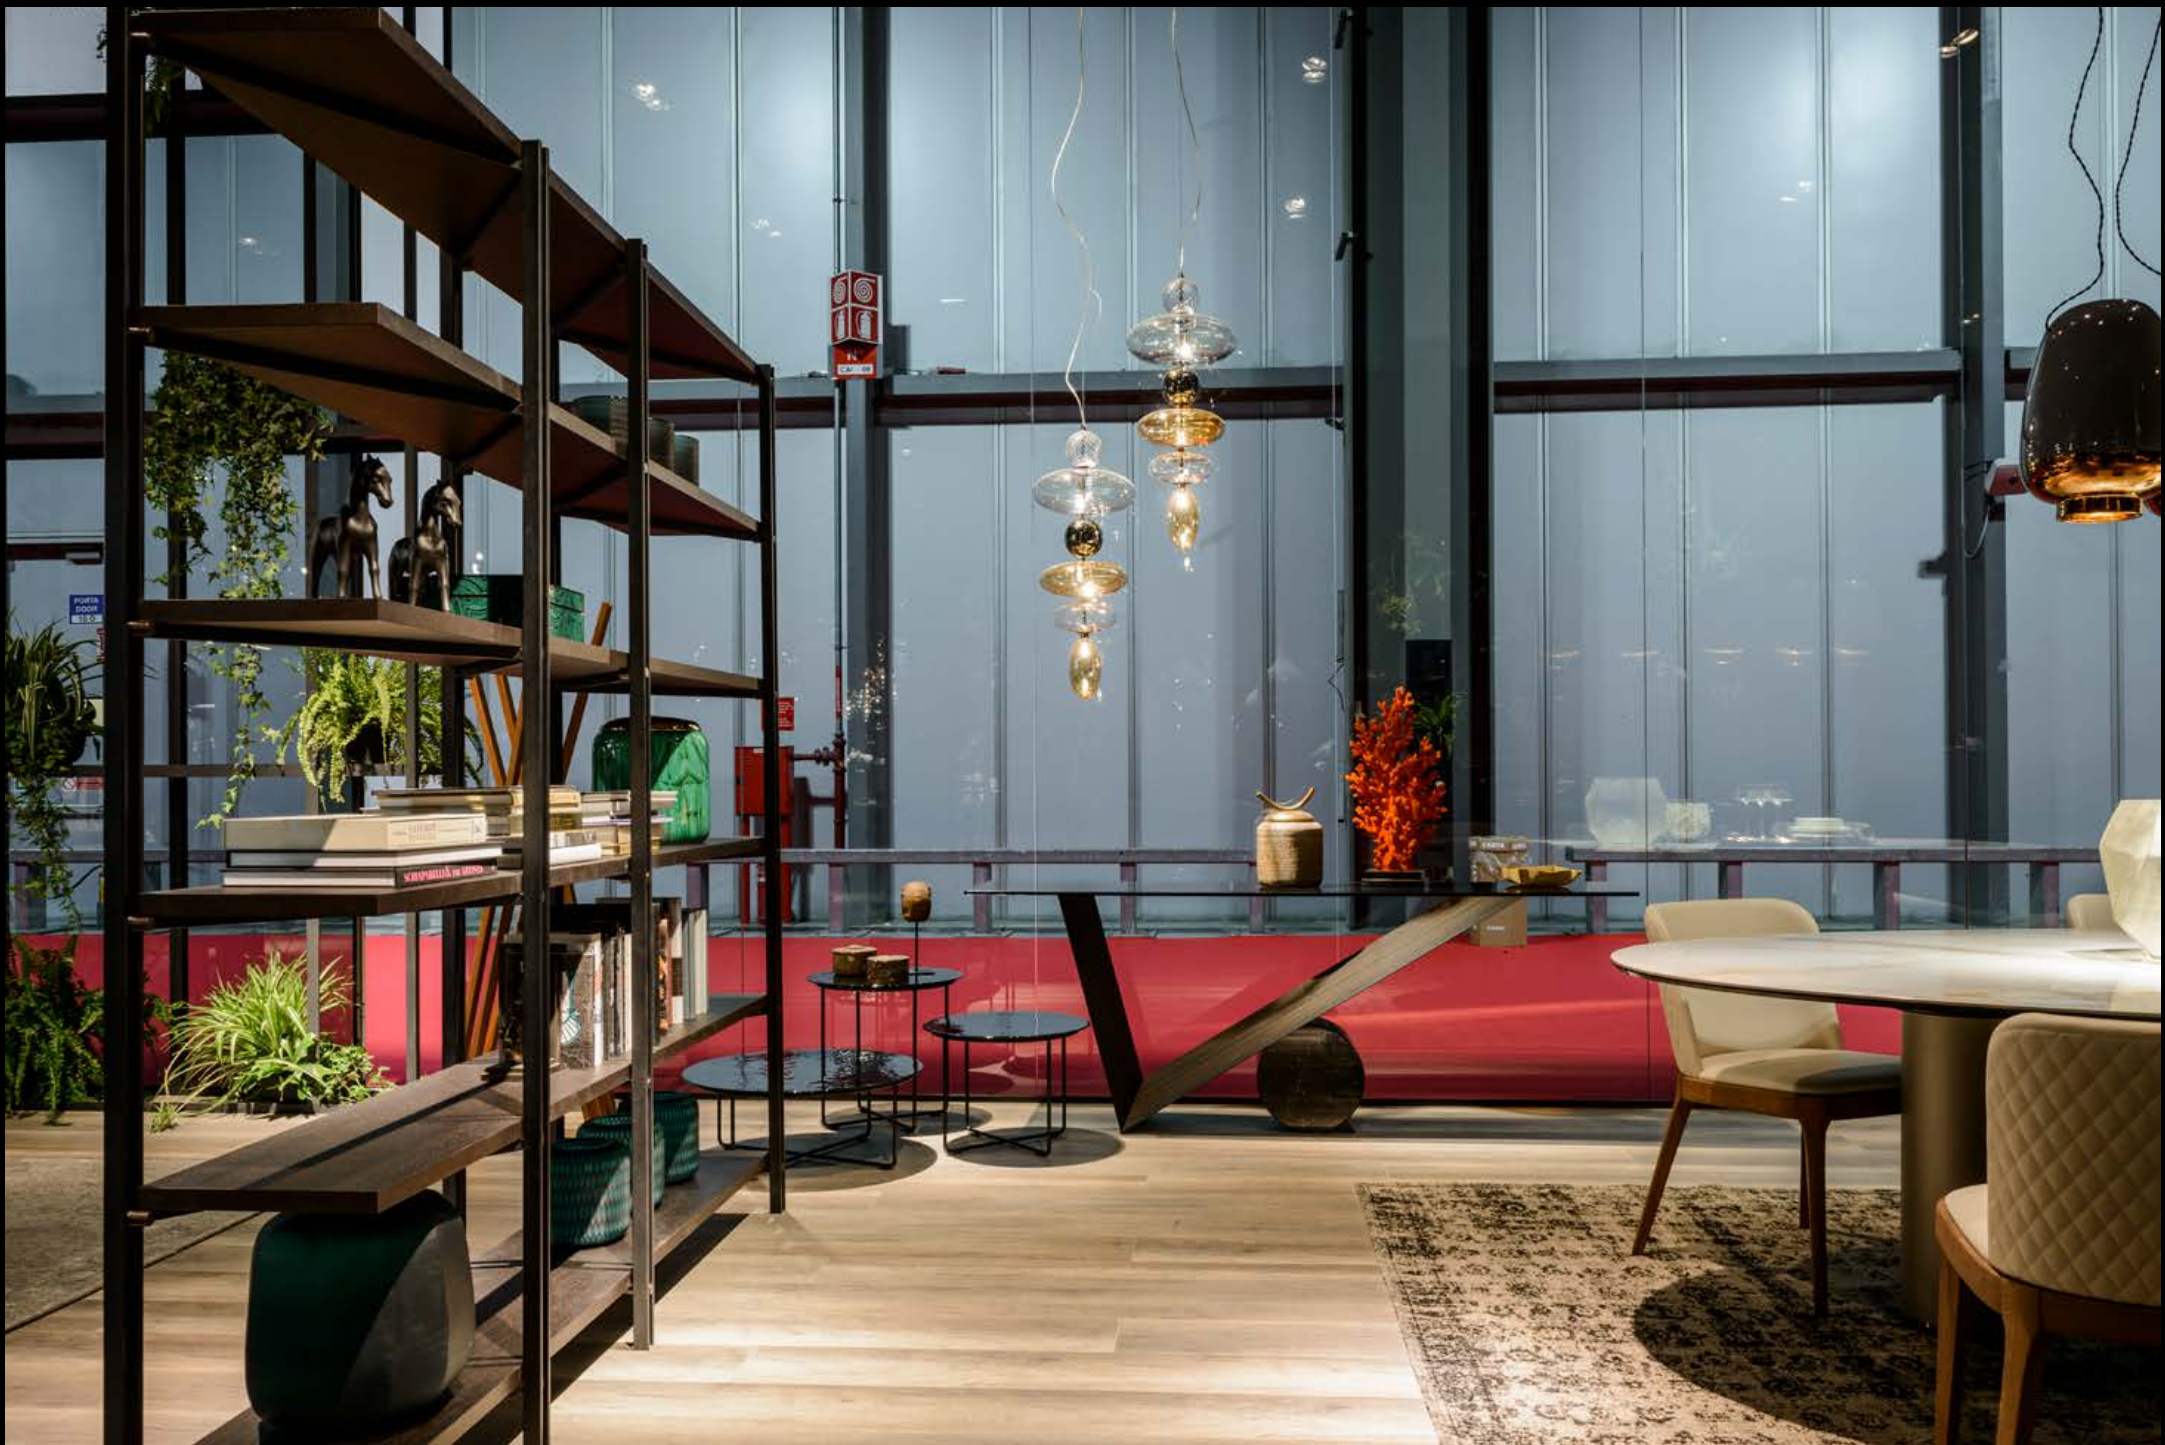

bookcases HUDSON coffee table VINYL console VALENTINO lamps BABAN