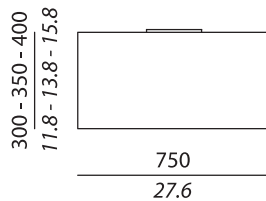

personalisation

CIRCUS PL

CIRCUS PL LED

Available also in the suspended version.

DIMENSIONS

Replacing light bulbs with LED board allows to create custom versions with smaller heights.
(H min 200-250-300 mm / H min 7.9-9.8-11.8 inc)