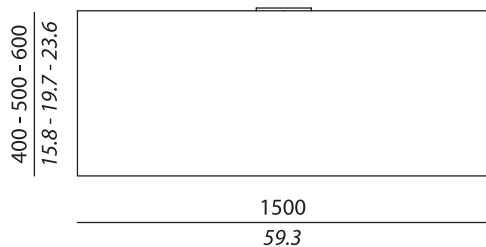

personalisation

CIRCUS PL

CIRCUS PL LED

Available also in the suspended version.

DIMENSIONS

Replacing light bulbs with LED board allows to create custom versions with smaller heights.
(H min 200-250-300 mm / H min 7.9-9.8-11.8 inc)