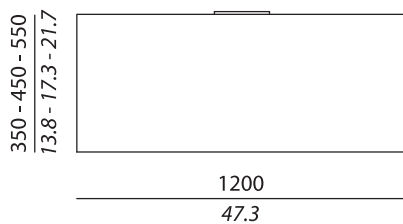

personalisation

CIRCUS PL

CIRCUS PL LED

Available also in the suspended version.

DIMENSIONS

Replacing light bulbs with LED board allows to create custom versions with smaller heights.
(H min 200-250-300 mm / H min 7.9-9.8-11.8 inc)