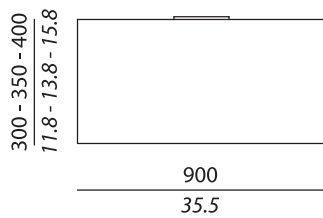

personalisation

CIRCUS PL

CIRCUS PL LED

Available also in the suspended version.

DIMENSIONS

Replacing light bulbs with LED board allows to create custom versions with smaller heights.
(H min 200-250-300 mm / H min 7.9-9.8-11.8 inc)