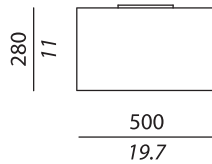

personalisation

CIRCUS PL

CIRCUS PL LED

Available also in the suspended version.

DIMENSIONS

Replacing light bulbs with LED board allows to create custom versions with smaller heights.
(H min 200-250-300 mm / H min 7.9-9.8-11.8 inc)