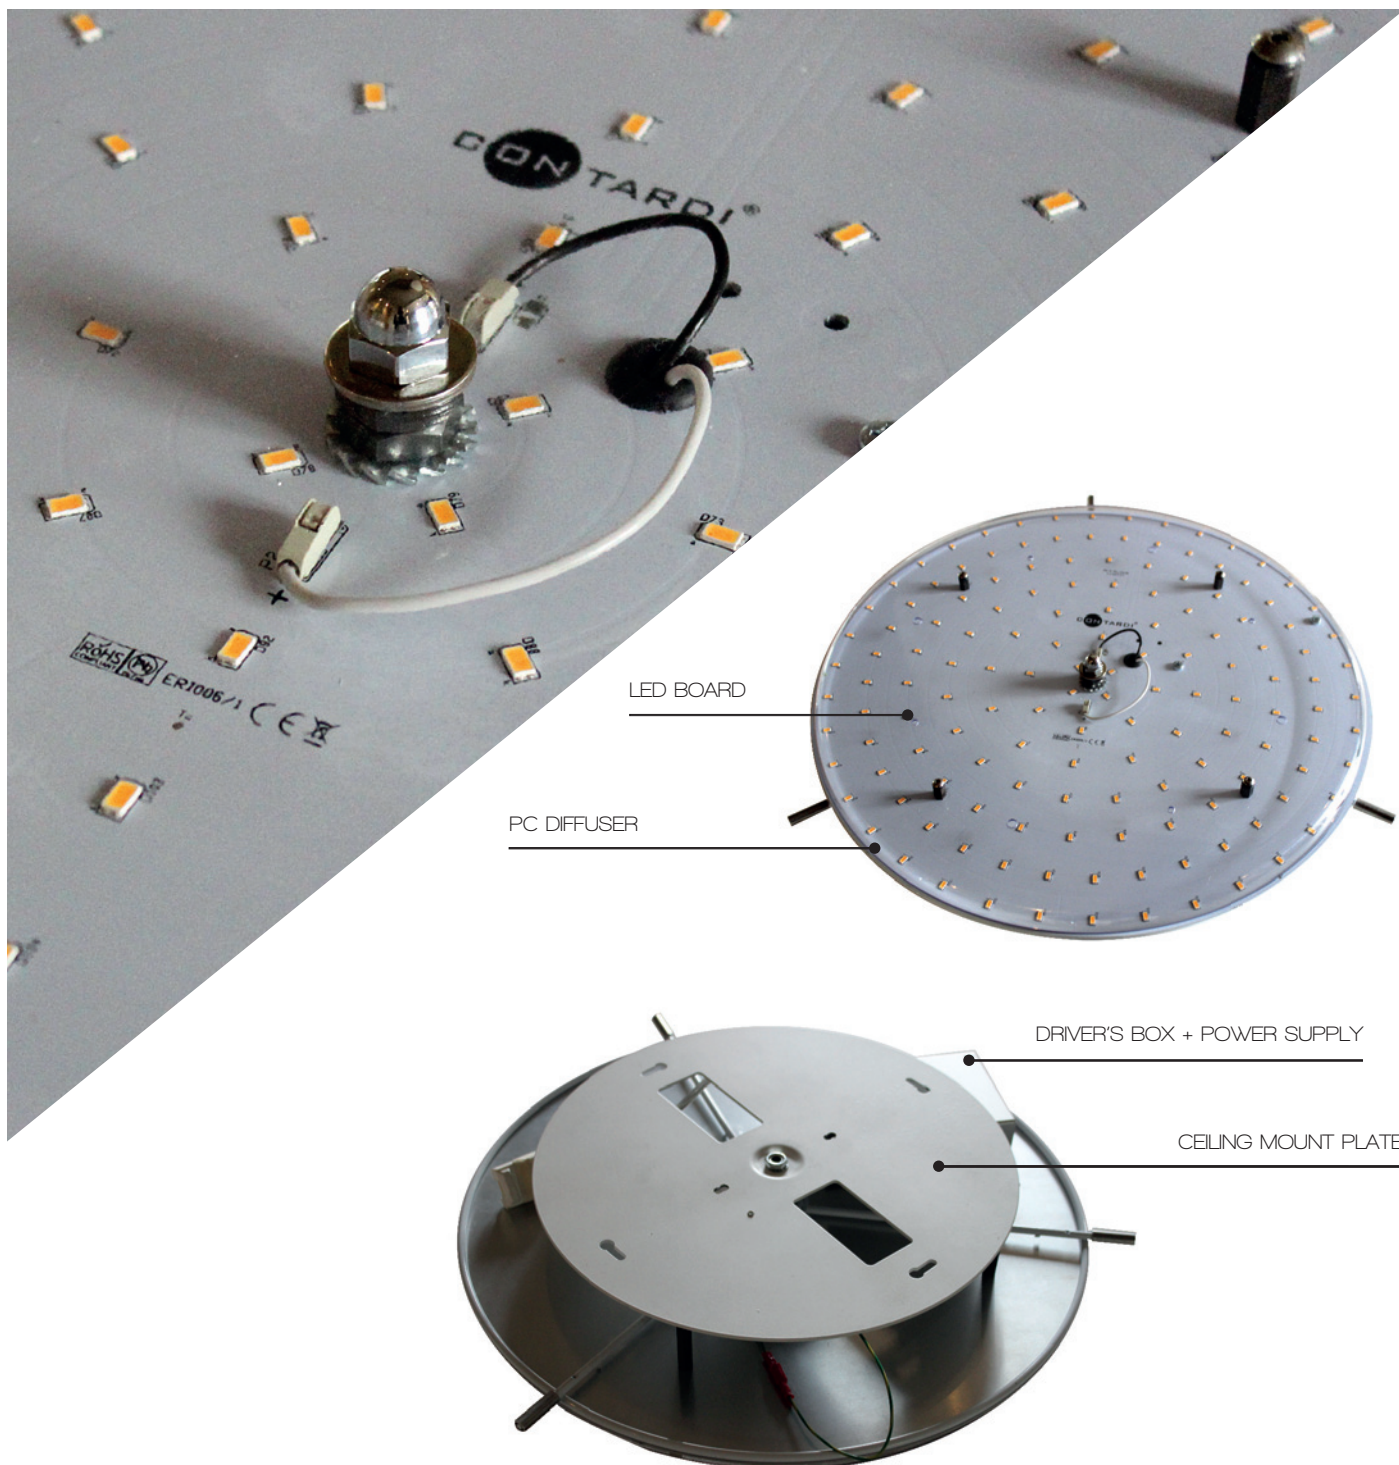

personalisation

CIRCUS PL

CIRCUS PL LED

Available also in the suspended version.

DIMENSIONS

Replacing light bulbs with LED board allows to create custom versions with smaller heights.
(H min 200-250-300 mm / H min 7.9-9.8-11.8 inc)

custom LED board

DATA SHEET

53 W (Circus 50-75) ; 70 W (Circus 90-120-150)
7300 Lm (Circus 50-75) ; 10000 Lm (Circus 90-120-150)
3000 K , CRI: 90
Dimmable
1-10 V / PUSH / DALI

A photograph of a modern interior space, possibly a hallway or a large room, featuring a large, curved, metallic structure that dominates the upper and lower portions of the frame. The structure is illuminated from within, creating a warm, golden glow. A thin, vertical line runs down the center of the image, bisecting the composition. The overall aesthetic is clean, minimalist, and architectural.