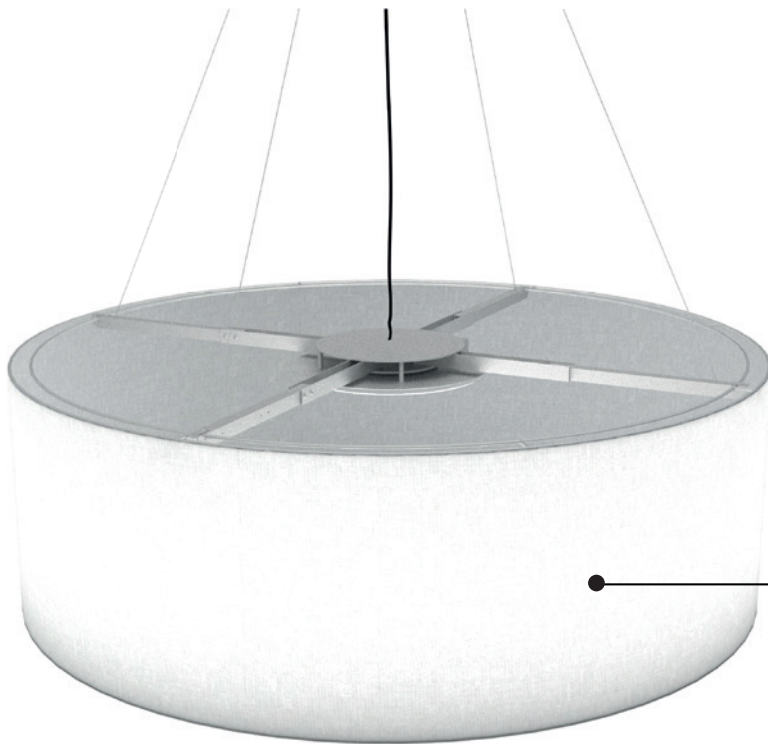

CON TARDI®

CIRCUS
LED

Circus LED

Simple and clean forms, to put everybody at ease. Circus represents the Contardi's philosophy of the «white shirt», as though keeping its simplicity, it stands as a well executed garment you cannot do without.

Now available with LED board for an extension of the range of use.

personalisation

FINISHES

The variety of fabrics, colours and dimensions, makes Circus a winning product. In addition to a wide selection of finishes in the catalog, Contardi offers a customization service: finishes, colors and bordure on demand. (Minimum quantity of 5 pcs)

personalisation

CIRCUS PL

CIRCUS PL LED

Available also in the suspended version.

DIMENSIONS

Replacing light bulbs with LED board allows to create custom versions with smaller heights.
(H min 200-250-300 mm / H min 7.9-9.8-11.8 inc)

custom LED board

DATA SHEET

53 W (Circus 50-75) ; 70 W (Circus 90-120-150)
7300 Lm (Circus 50-75) ; 10000 Lm (Circus 90-120-150)
3000 K , CRI: 90
Dimmable
1-10 V / PUSH / DALI

A photograph of a modern interior space, possibly a hallway or a large room, featuring a large, curved, metallic structure that dominates the upper and lower portions of the frame. The structure is illuminated from within, creating a warm, golden glow. A thin, vertical line runs down the center of the image, bisecting the composition. The overall aesthetic is clean, minimalist, and architectural.