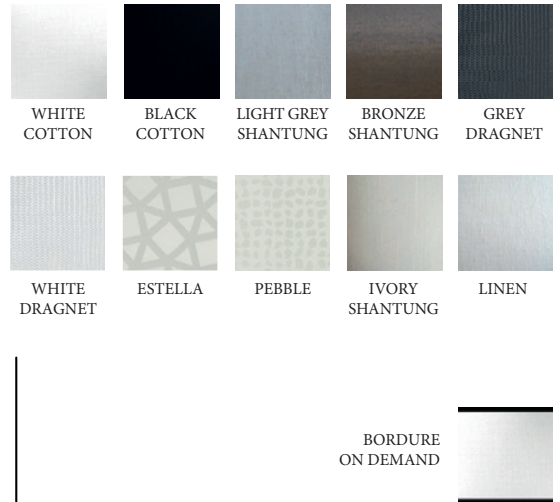

CON TARDI®

CIRCUS
LED

Circus LED

Simple and clean forms, to put everybody at ease. Circus represents the Contardi's philosophy of the «white shirt», as though keeping its simplicity, it stands as a well executed garment you cannot do without.

Now available with LED board for an extension of the range of use.

personalisation

FINISHES

The variety of fabrics, colours and dimensions, makes Circus a winning product. In addition to a wide selection of finishes in the catalog, Contardi offers a customization service: finishes, colors and bordure on demand. (Minimum quantity of 5 pcs)