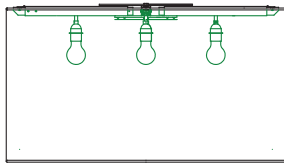

personalisation

CIRCUS PL

CIRCUS PL LED

Available also in the suspended version.

DIMENSIONS

Replacing light bulbs with LED board allows to create custom versions with smaller heights.
(H min 200-250-300 mm / H min 7.9-9.8-11.8 inc)

custom LED board

DATA SHEET

53 W (Circus 50-75) ; 70 W (Circus 90-120-150)
7300 Lm (Circus 50-75) ; 10000 Lm (Circus 90-120-150)
3000 K , CRI: 90
Dimmable
1-10 V / PUSH / DALI

A photograph of a modern interior space, possibly a hallway or a large room, featuring a large, curved, metallic structure that dominates the upper and lower portions of the frame. The structure is illuminated from within, creating a warm, golden glow. A thin, vertical line runs down the center of the image, bisecting the composition. The overall aesthetic is clean, minimalist, and architectural.