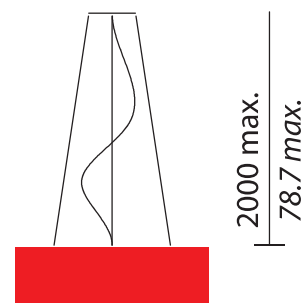

personalisation

CIRCUS PL

CIRCUS PL LED

Available also in the suspended version.

DIMENSIONS

Replacing light bulbs with LED board allows to create custom versions with smaller heights.
(H min 200-250-300 mm / H min 7.9-9.8-11.8 inc)