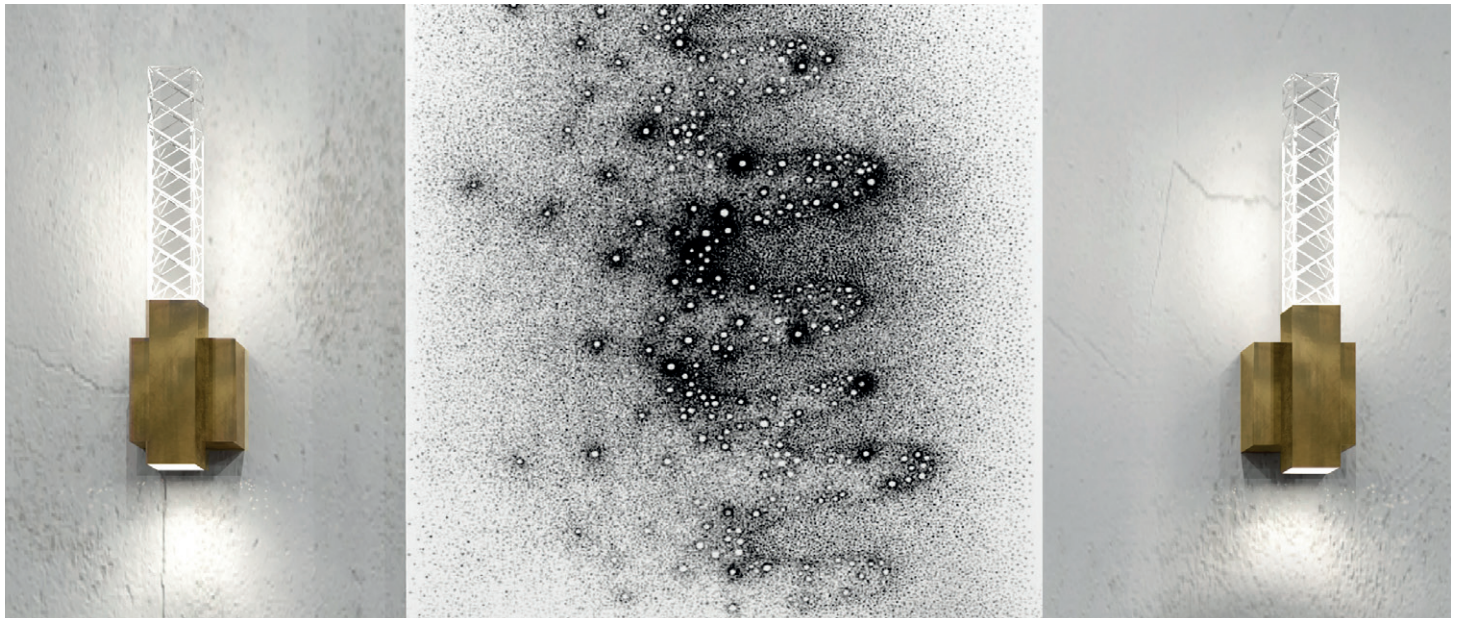

Also available in RAL finishes, on demand, starting from **10 units**.

UP AP

CONTARDI®

UP is tailored and timeless, enriched by silk details and precious finishes. UP is a full range range that includes the Floor, Desk and this Wall-Reading light. **Adjustable up and down, right and left, switch on board.** Also available in RAL finishes, on demand, starting from **10 units.**

BELLE AP MINI

CONTARDI®

A functional little sculpture, BELLE MINI belongs to the BELLE product family. The glass shade houses a LED integrated light, suitable for reading. The head is adjustable, up and down, left and right.

MIKADO AP SOLO

CONTARDI®

The wall light with **double illuminating function**: atmosphere lighting through the engraved crystal upper shade and reading light thanks to the specific lens in the lower part. The body is in vintage effect antiqued brass. Mikado is compatible with lighting control systems.