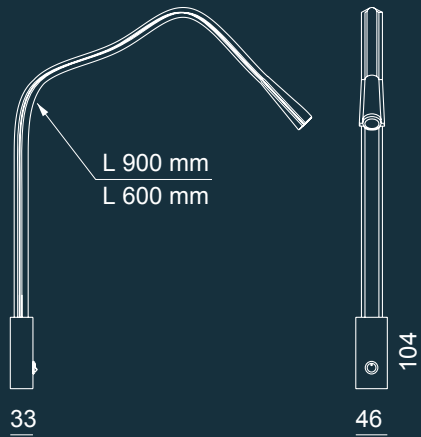

TECNICAL SHEET

FLEXILED AP: wall sconce

1 x 3 W Custom LED 500 Lm