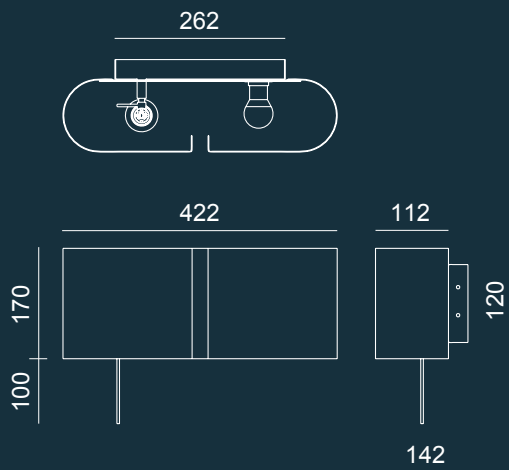

TECNICAL SHEET

FLEXILED AP: wall sconce

1 x 3 W Custom LED 500 Lm

MANHATTAN AP: wall sconce

1 x 3 W Custom LED 500 Lm

DUOS AP: wall sconce

1 x 35 W GU10 halogen 370 Lm +
1 x 42 W E14 halogen 625 Lm

Suitable for LED or fuorescent bulb

TATA AP: wall sconce

1 x 5 W E27 LED 470 Lm +
1 x 11 W E27 LED 1055 Lm

TECNICAL SHEET

UP AP: wall sconce

1 x 5 W E27 LED 800 Lm

BELLE AP MINI: wall sconce

1 x 4 W Custom LED >500 Lm

MIKADO AP SOLO:
wall sconce