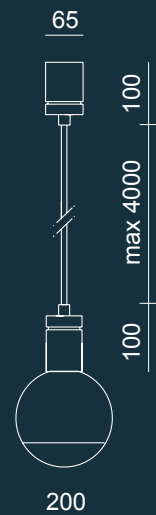

SOLITARIO SO:
suspension lamp