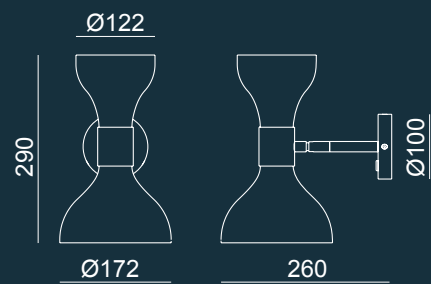

TATA AP: wall sconce

1 x 5 W E27 LED 470 Lm +
1 x 11 W E27 LED 1055 Lm