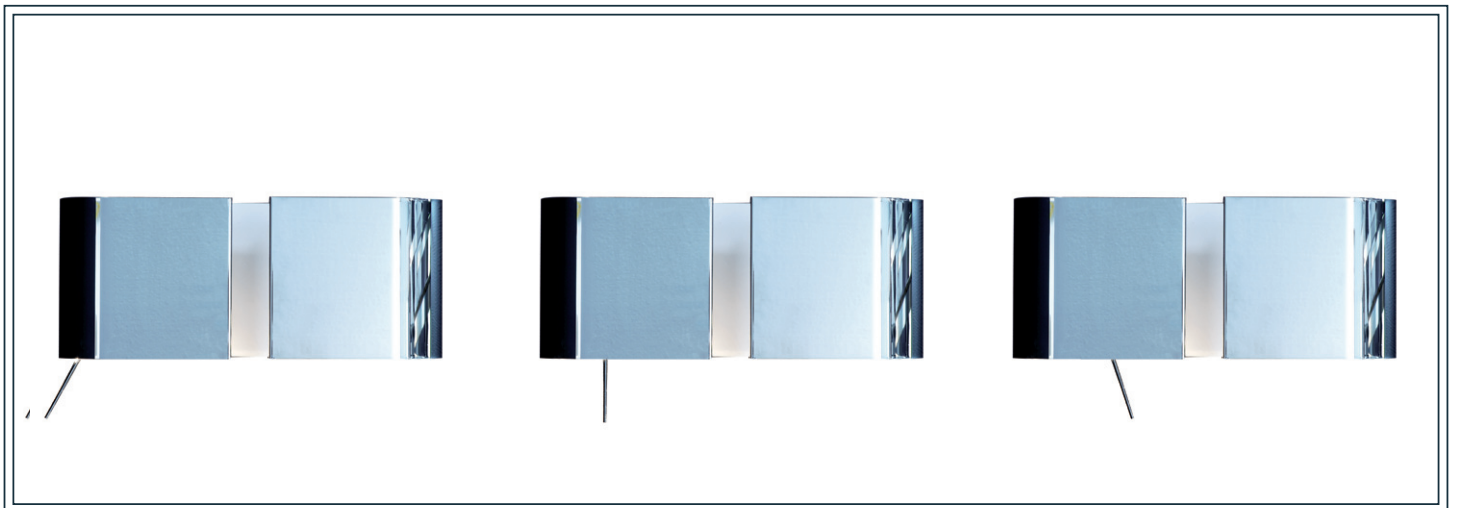

DUOS AP

Originally made for the Sofitel Hotel in Mandelieu (near Cannes, France).
It provides **one light for reading through the adjustable spot** and **one indirect light, top and bottom of the shade.**

Also available in RAL finishes, on demand, starting from **10 units.**