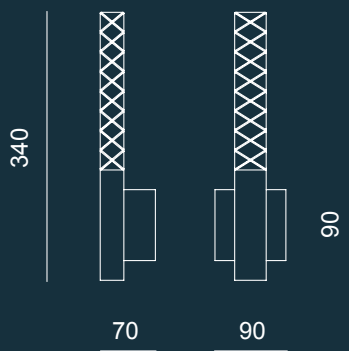

TATA AP: wall sconce

1 x 5 W E27 LED 470 Lm +
1 x 11 W E27 LED 1055 Lm

TECNICAL SHEET

UP AP: wall sconce

1 x 5 W E27 LED 800 Lm

BELLE AP MINI: wall sconce

1 x 4 W Custom LED >500 Lm

MIKADO AP SOLO:
wall sconce