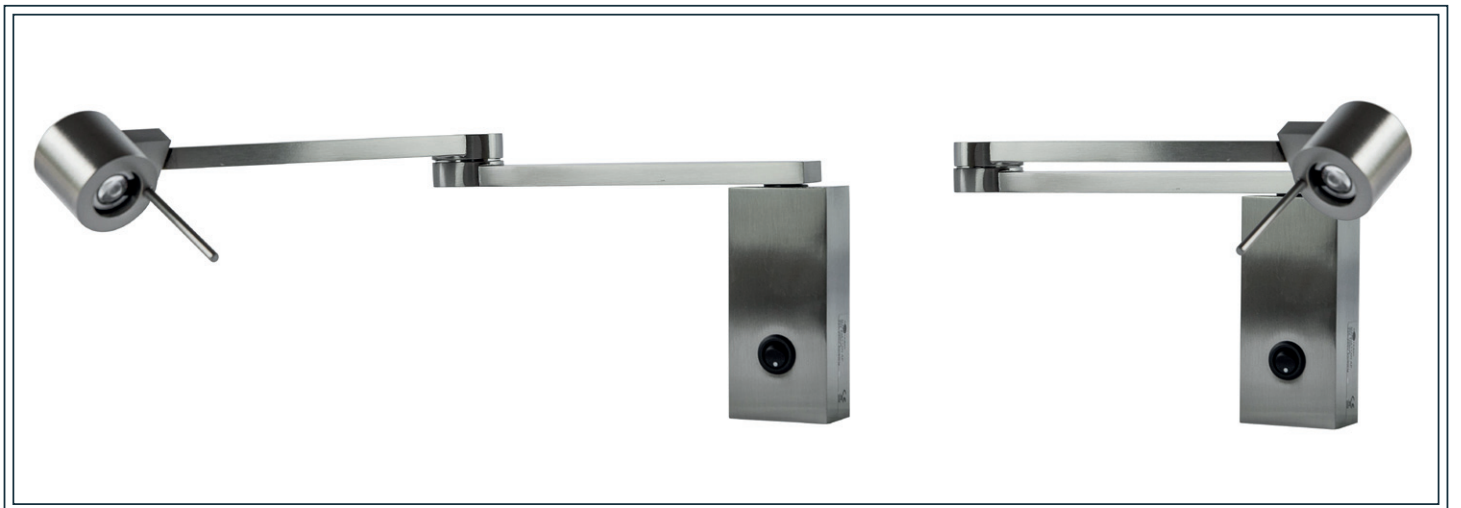

MANHATTAN AP

Metropolitan design, where classic and modern merge.
Functional light, double pivotant arms and adjustable head.
Also available in RAL finishes, on demand, starting from 10 units.

CONTARDI®