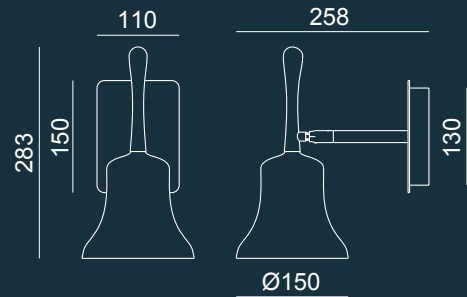

TATA AP: wall sconce

1 x 5 W E27 LED 470 Lm +
1 x 11 W E27 LED 1055 Lm

TECNICAL SHEET

UP AP: wall sconce

1 x 5 W E27 LED 800 Lm

BELLE AP MINI: wall sconce

1 x 4 W Custom LED >500 Lm

MIKADO AP SOLO:
wall sconce