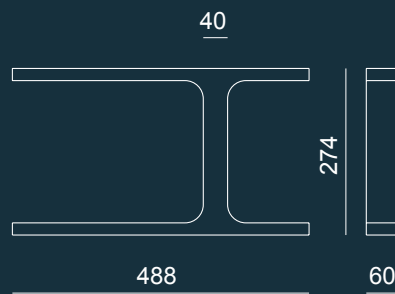

BEAM TA:
table lamp