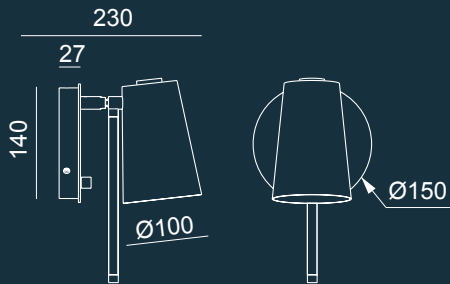

TECNICAL SHEET

UP AP: wall sconce