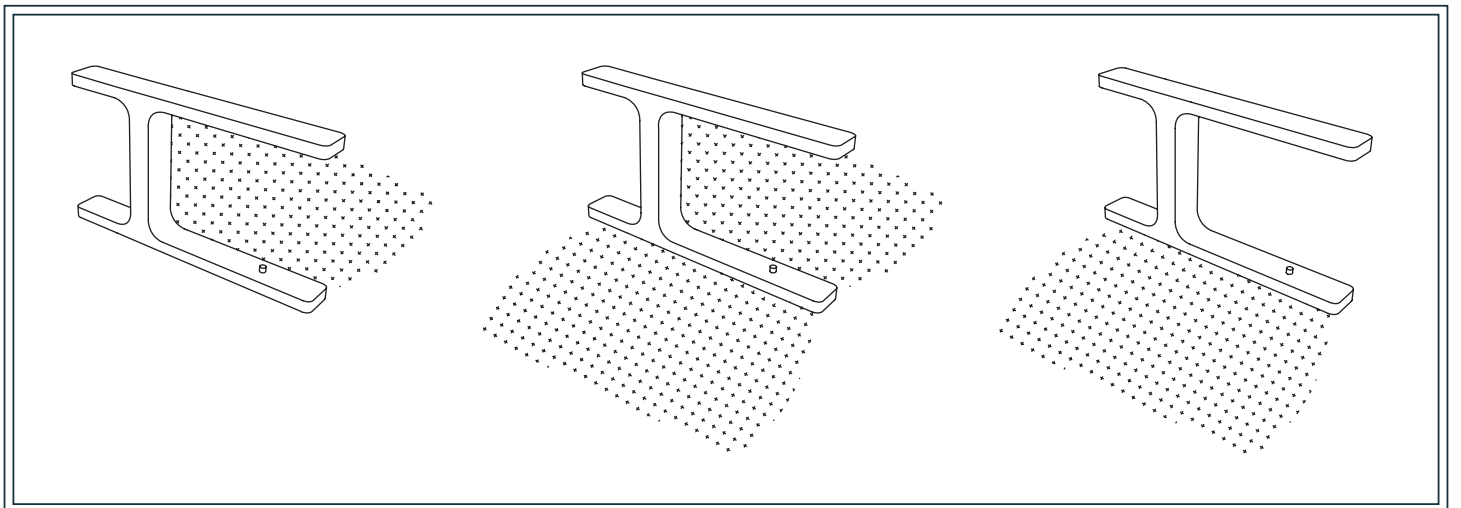

BEAM TA

BEAM TA represents a step forward in the evolution of the "task light". Lamps for writing desks and bedsides belong to this group. Innovation: **Contardi has chosen to move the light, not the lamp.** Through the switch in its three different phases, the light becomes adjustable and in can be moved in order to suit the needs of the person that is using it, without having to move the structure.