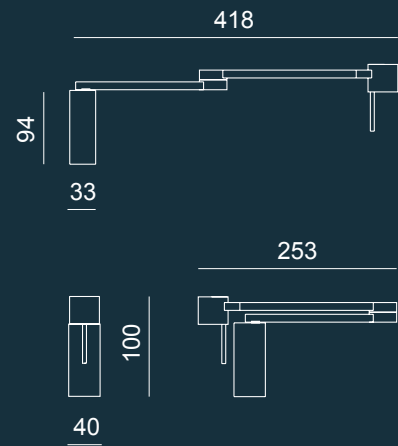

TECNICAL SHEET

FLEXILED AP: wall sconce

1 x 3 W Custom LED 500 Lm

MANHATTAN AP: wall sconce

1 x 3 W Custom LED 500 Lm

DUOS AP: wall sconce

1 x 35 W GU10 halogen 370 Lm +
1 x 42 W E14 halogen 625 Lm

Suitable for LED or fuorescent bulb