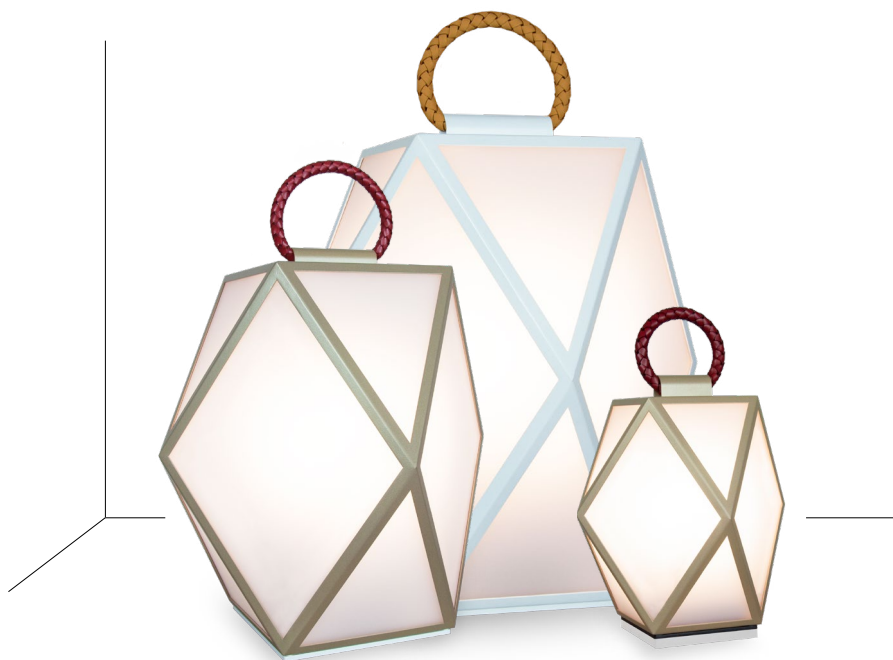

MUSE OUTDOOR BATTERY

Tristan Auer

*Limited
edition*