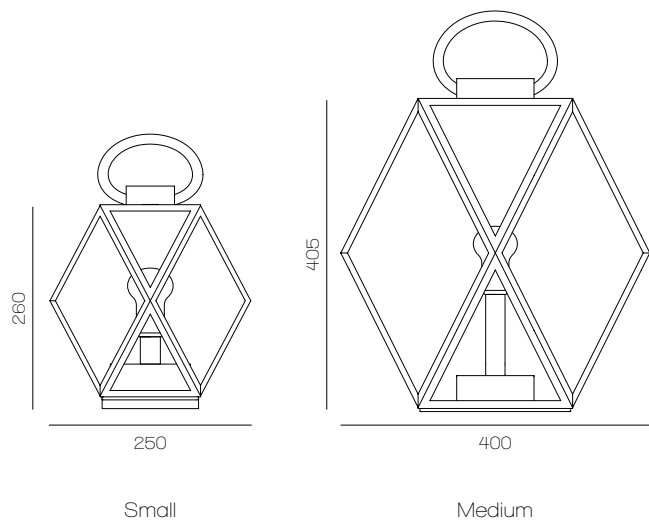

MUSE LANTERN OUTDOOR BATTERY

Tristan Auer

STRUTTURA / FRAME

Laccato bronzo, trattamento cataforesi Marine Grade
Bronze lacquered, Marine Grade with cathoporesis treatment

Maniglia in pelle intrecciata marrone
Brown braided leather handle

DIFFUSORE / DIFFUSER

Acrilico color ambra
Amber finish acrylic

FONTE LUMINOSA / LIGHT SOURCE

CE / USA
1 X 3W Custom LED
Lumen: 500
3.000 K; CRI: >90
IP65

Autonomia: 6/8 ore
Cicli di vita: 600
Tempi di ricarica: circa 4 ore
Fornito con caricabatterie

Autonomy: 6/8 hours
Lifestyle cycles: 600
Charging time: about 4 hours
Supplied with battery charger

1. Dettaglio design nuova fonte luminosa Muse Lantern Outdoor Battery Small /
New Muse Lantern Outdoor Battery Small light source design detail

2. Dettaglio Muse Lantern Outdoor Battery / Muse Lantern Outdoor Battery Medium detail