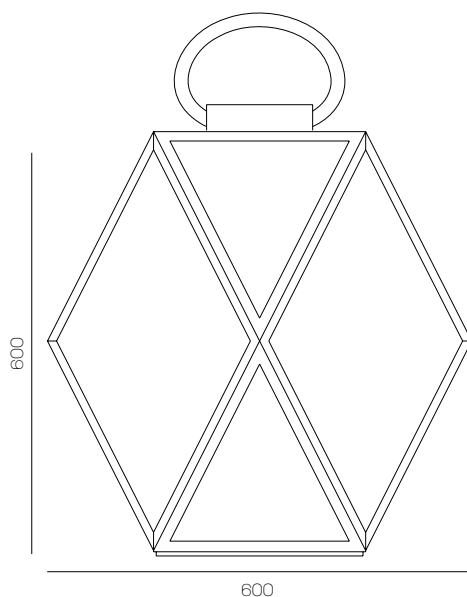

## MUSE OUTDOOR BATTERY

Tristan Auer

Small

Medium

Large