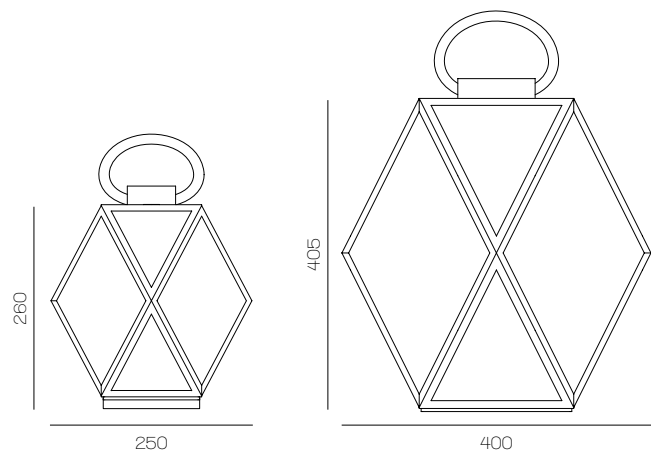

2. Dettaglio Muse Lantern Outdoor Battery / Muse Lantern Outdoor Battery Medium detail

## MUSE OUTDOOR BATTERY

Tristan Auer

Small

Medium

Large