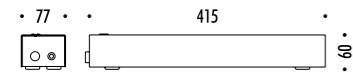

POWER KIT WITH PLUG - DIMENSION

KIT DI ALIMENTAZIONE REMOTO / REMOTE POWER SUPPLY KIT