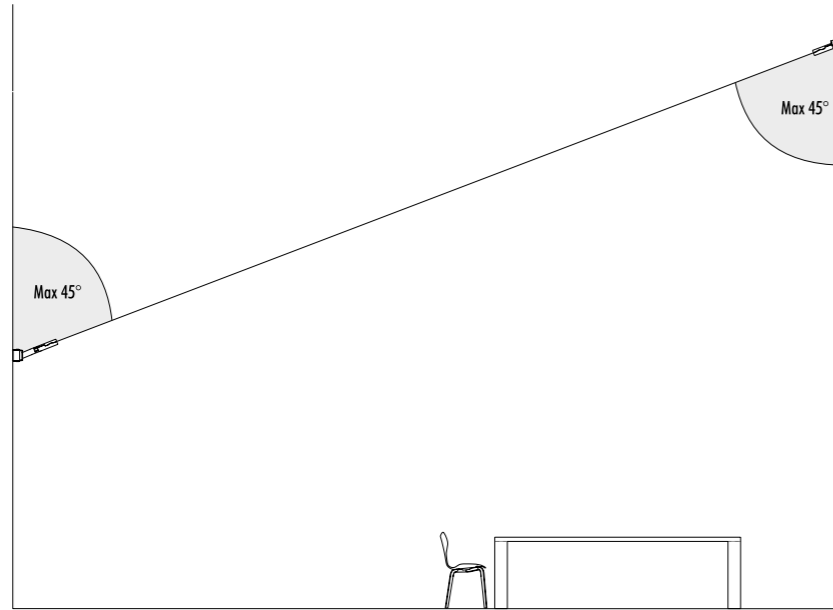

INFINITO 6 / FLASH 6  
POWER KIT WITH PLUG - DIMENSION

• 97 • • 345 •

INFINITO 12 / FLASH 12  
POWER KIT WITH PLUG - DIMENSION

• 97 • • 400 •

1A00804	NERO OPACO / MATT BLACK	KIT ATTACCO SOFFITTO / CEILING CONNECTION KIT	
1A01204	NERO OPACO / MATT BLACK	KIT ATTACCO PARETE PER INCLINAZIONE VERTICALE 45° / KIT WALL CONNECTION VERTICAL SLOPED 45°	
1A03404	NERO OPACO / MATT BLACK	KIT ATTACCO PARETE PER INCLINAZIONE 75° DESTRO / KIT WALL CONNECTION SLOPED RIGHT 75°	
1A03504	NERO OPACO / MATT BLACK	KIT ATTACCO PARETE PER INCLINAZIONE 75° SINISTRO / KIT WALL CONNECTION SLOPED LEFT 75°	
1A02904	NERO OPACO / MATT BLACK	RONDINI SOLO PER INFINITO / SWALLOWS FOR INFINITO ONLY	
1A08004	NERO OPACO / MATT BLACK	RONDINI SOLO PER FLASH / SWALLOWS FOR FLASH ONLY	