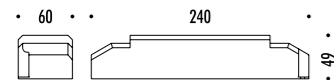

DRIVER DIMENSION

CONTROLLER DIMENSION (NOT INCLUDED)

199903	BIANCO OPACO / MATT WHITE - 5 m	ENDLESS - MAX 150 W - MAX 48 V DC - MAX 4 A	
199904	NERO OPACO / MATT BLACK - 5 m		
1A00503	BIANCO OPACO / MATT WHITE - 10 m		
1A00504	NERO OPACO / MATT BLACK - 10 m		