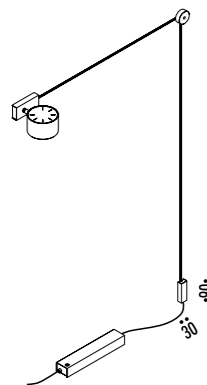

# ENDLESS 1

WALL AND CEILING LAMP - METAL - PVC

CE IP 20

199703	BIANCO OPACO / MATT WHITE	<p>48 V DC - 1 x 12,6 W LED SPOT ENDLESS INCLUDED                  STRIP ADESIVA 10 m - BASE ALIMENTAZIONE E BOX MORSETTI INCLUSI                  KIT DI ALIMENTAZIONE CON SPINA INCLUSO - VEDI PAG. 25                  DRIVER LED INCLUSO INPUT 100-240 V - 50/60 Hz - NON DIMMERABILE                  MODULO LED E ACCESSORI OPZIONALI NON INCLUSI                  ADHESIVE STRIP 10 m - POWER BASE AND TERMINALS BOX INCLUDED                  COMPULSORY POWER SUPPLY KIT INCLUDED - SEE PAGE 25                  INCLUDES LED DRIVER INPUT 100-240 V - 50/60 Hz - NOT DIMMABLE                  LED MODULE AND OPTIONAL ACCESSORIES NOT INCLUDED</p>
199704	NERO OPACO / MATT BLACK	