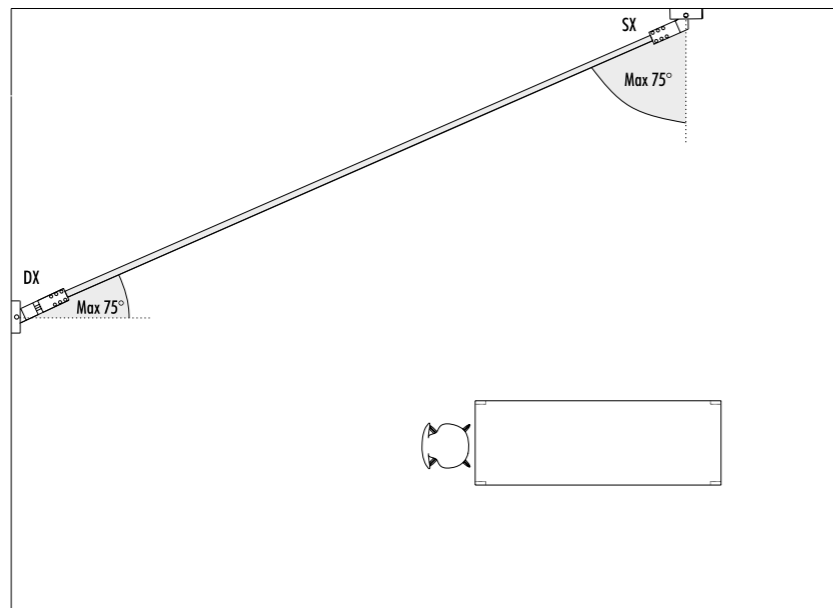

INFINITO 6 / FLASH 6  
POWER KIT WITH PLUG - DIMENSION

• 97 • • 345 •

INFINITO 12 / FLASH 12  
POWER KIT WITH PLUG - DIMENSION

• 97 • • 400 •

1A00804	NERO OPACO / MATT BLACK	KIT ATTACCO SOFFITTO / CEILING CONNECTION KIT	
1A01204	NERO OPACO / MATT BLACK	KIT ATTACCO PARETE PER INCLINAZIONE VERTICALE 45° / KIT WALL CONNECTION VERTICAL SLOPED 45°	
1A03404	NERO OPACO / MATT BLACK	KIT ATTACCO PARETE PER INCLINAZIONE 75° DESTRO / KIT WALL CONNECTION SLOPED RIGHT 75°	
1A03504	NERO OPACO / MATT BLACK	KIT ATTACCO PARETE PER INCLINAZIONE 75° SINISTRO / KIT WALL CONNECTION SLOPED LEFT 75°	
1A02904	NERO OPACO / MATT BLACK	RONDINI SOLO PER INFINITO / SWALLOWS FOR INFINITO ONLY	
1A08004	NERO OPACO / MATT BLACK	RONDINI SOLO PER FLASH / SWALLOWS FOR FLASH ONLY	