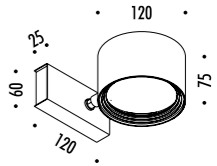

SPOT ENDLESS

WALL AND CEILING LAMP - METAL

CE IP 20

1A10703	BIANCO OPACO / MATT WHITE	48 V DC - MAX 12,6 W LED NON DIMMERABILE - MAX 7 SPOT SU ENDLESS MODULO LED NON INCLUSO
1A10704	NERO OPACO / MATT BLACK	
		NOT DIMMABLE - MAX 7 SPOT ON ENDLESS LED MODULE NOT INCLUDED

ACCESSORI OBBLIGATORI / COMPULSORY ACCESSORIES

50041500	MODULO LED 15° SPOT	12,6 W LED (350 mA) - 15° - 3000K - 1350 lm - CRI 90 - DIMMABLE - EFFICIENCY A+
50041510	MODULO LED 15° SPOT	12,6 W LED (350 mA) - 15° - 2700K - 1269 lm - CRI 90 - DIMMABLE - EFFICIENCY A+
50041350	MODULO LED 24° SPOT	12,6 W LED (350 mA) - 24° - 3000K - 1361 lm - CRI 90 - DIMMABLE - EFFICIENCY A+
50041450	MODULO LED 24° SPOT	12,6 W LED (350 mA) - 24° - 2700K - 1281 lm - CRI 90 - DIMMABLE - EFFICIENCY A+

ACCESSORI OPZIONALI / OPTIONAL ACCESSORIES

133100	STANDARD	DARKLIGHT