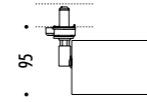

SPOT SISTEMA

CEILING LAMP - METAL - POLYCARBONATE

CE □ IP 20

1A02803	BIANCO OPACO / MATT WHITE	220-240 V - 50/60 Hz - 18 W LED SISTEMA INSTALLAZIONE OBBLIGATORIO NON INCLUSO - VEDI PAG. 69 ORIENTABILE - DIMMERABILE DALI MODULO LED NON INCLUSO COMPULSORY INSTALLATION SYSTEM NOT INCLUDED - SEE PAGE 69 ADJUSTABLE - DALI DIMMABLE LED MODULE NOT INCLUDED
1A02804	NERO OPACO / MATT BLACK	

ACCESSORI OBBLIGATORI / COMPULSORY ACCESSORIES

50041500	MODULO LED 15° SPOT	18 W LED - 15° - 3000K - 1829 lm - CRI 90 - DIMMABLE - EFFICIENCY A+
50041510	MODULO LED 15° SPOT	18 W LED - 15° - 2700K - 1719 lm - CRI 90 - DIMMABLE - EFFICIENCY A+
50041350	MODULO LED 24° SPOT	18 W LED - 24° - 3000K - 1869 lm - CRI 90 - DIMMABLE - EFFICIENCY A+
50041450	MODULO LED 24° SPOT	18 W LED - 24° - 2700K - 1759 lm - CRI 90 - DIMMABLE - EFFICIENCY A+

ACCESSORI OPZIONALI / OPTIONAL ACCESSORIES

133100	STANDARD	DARKLIGHT