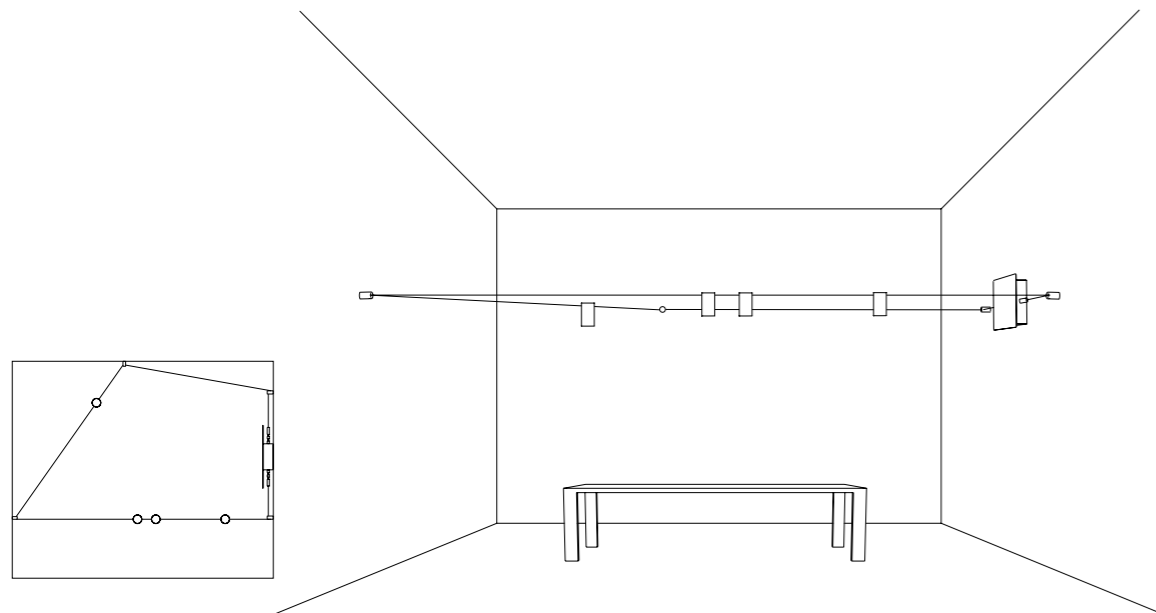

1A00404	NERO OPACO / MATT BLACK - 12° - 3000K	SPOT OHM - MODULO LED SUPPLEMENTARE / ADDITIONAL LED MODULE MAX 350 mA DC - 3,6 W LED - 12° 3000K - 288 lm - CRI > 95 / 2700K - 272 lm - CRI > 95 DIMMERABILE DALI - PUSH - 1-10 V - MAX 4 SPOT SUL CAVO UNIPOLARE DALI - PUSH - 1-10 V DIMMABLE - MAX 4 SPOT ON UNIPOLAR WIRE	
1A00404-27	NERO OPACO / MATT BLACK - 12° - 2700K		
1A07404	NERO OPACO / MATT BLACK - 24° - 3000K	SPOT OHM - MODULO LED SUPPLEMENTARE / ADDITIONAL LED MODULE MAX 350 mA DC - 3,6 W LED - 24° 3000K - 286 lm - CRI > 95 / 2700K - 270 lm - CRI > 95 DIMMERABILE DALI - PUSH - 1-10 V - MAX 4 SPOT SUL CAVO UNIPOLARE DALI - PUSH - 1-10 V DIMMABLE - MAX 4 SPOT ON UNIPOLAR WIRE	
1A07404-27	NERO OPACO / MATT BLACK - 24° - 2700K		
1A04204	NERO OPACO / MATT BLACK - 3000K	GUIDACAVO / WIRE GUIDE