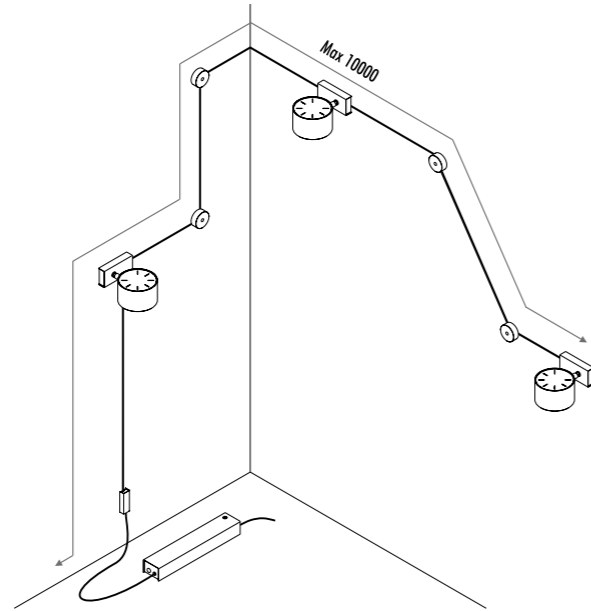

199903	BIANCO OPACO / MATT WHITE - 5 m	ENDLESS - MAX 150 W - MAX 48 V DC - MAX 4 A	
199904	NERO OPACO / MATT BLACK - 5 m		
1A00503	BIANCO OPACO / MATT WHITE - 10 m		
1A00504	NERO OPACO / MATT BLACK - 10 m		

1A03700	STANDARD	KIT FISSAGGIO PARETI RUVIDE / FIXING ROUGH WALLS - 2,5 m	

196103	BIANCO OPACO / MATT WHITE	BOX MORSETTI / TERMINALS BOX	
196104	NERO OPACO / MATT BLACK		

1A00303	BIANCO OPACO / MATT WHITE	BASE ALIMENTAZIONE / POWER BASE	
1A00304	NERO OPACO / MATT BLACK		

196900	NERO OPACO / MATT BLACK	MORSETTI - 2 PEZZI / TERMINALS - 2 PIECES