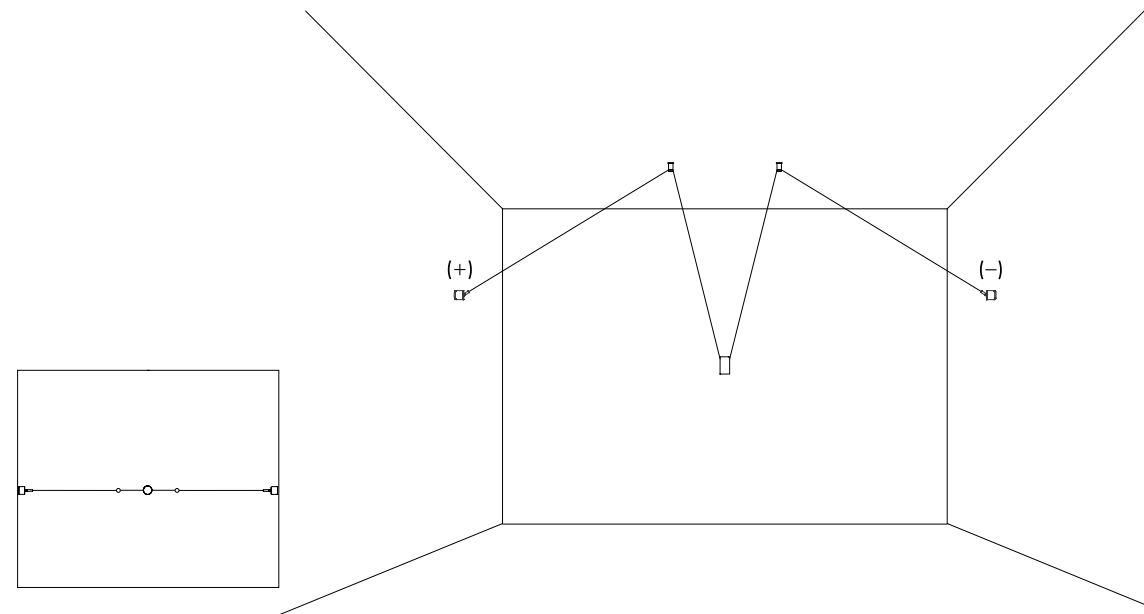

- OHM SPOT
  1A3000400.27.00
  1A3000400.30.00
- +
- WEIGHT KIT
  1A3050000.00.00
- +
- LENS
  1A3090000.00.00
  1A3100000.00.00
  1A3110000.00.00
  1A3120000.00.00

TOTAL LENGTH MAX 50 METER