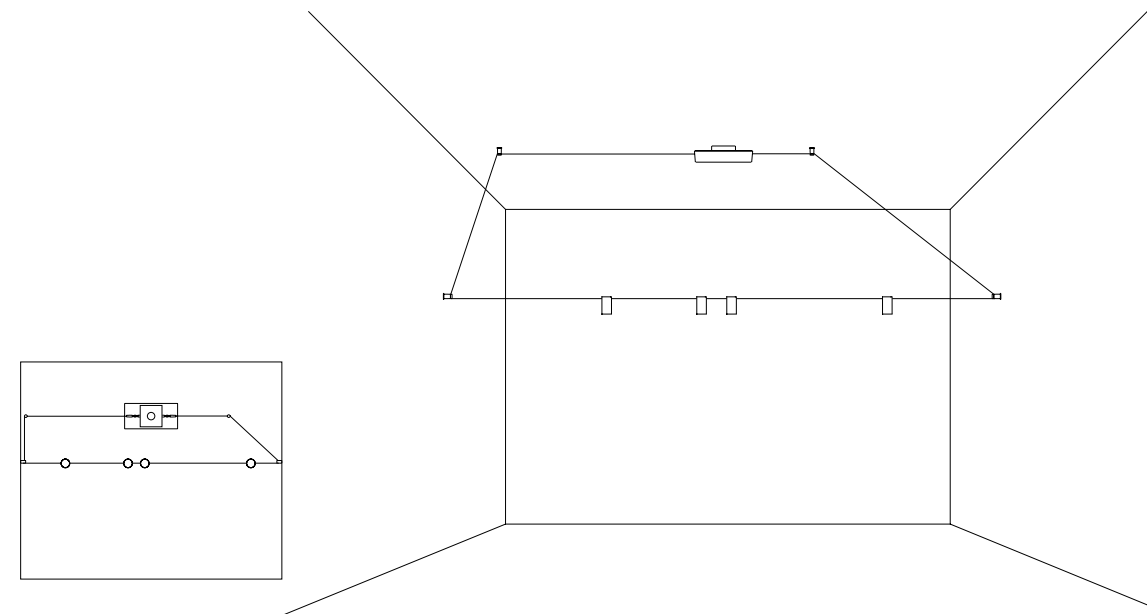

Ohm draws the space, creating almost invisible cobwebs that support
the diodes, sources of projected light, tiny light sources suspended in a
vibrating space.

TOTAL LENGHT MAX 50 METER

TOTAL LENGHT MAX 50 METER