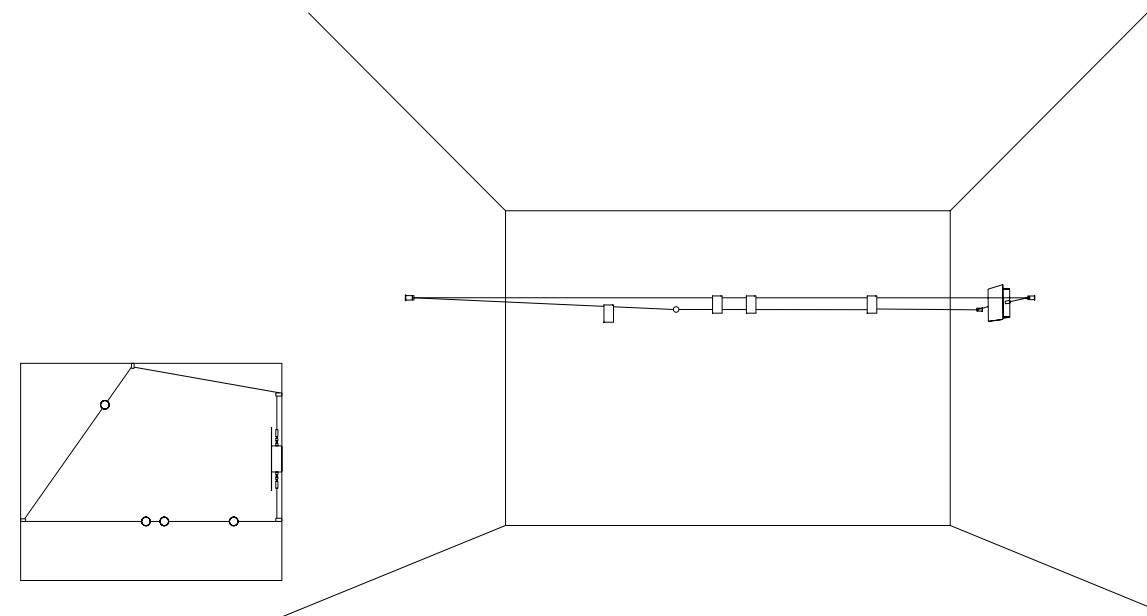

Ohm draws the space, creating almost invisible cobwebs that support
the diodes, sources of projected light, tiny light sources suspended in a
vibrating space.

TOTAL LENGHT MAX 50 METER

TOTAL LENGHT MAX 50 METER