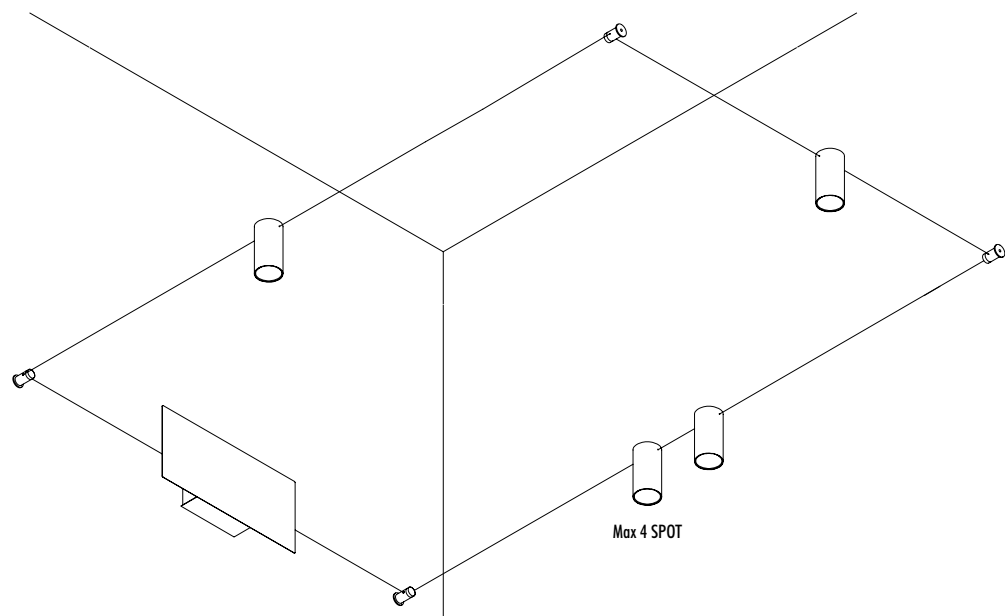

Ohm draws the space, creating almost invisible cobwebs that support
the diodes, sources of projected light, tiny light sources suspended in a
vibrating space.

TOTAL LENGHT MAX 50 METER

TOTAL LENGHT MAX 50 METER