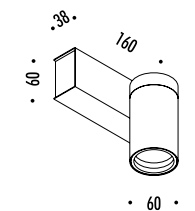

CASAMBI VERSION

CE IP20

1A2340300.27.41	BIANCO OPACO / MATT WHITE - 2700K - ENDLESS CASAMBI	48 V DC - 15,5 W LED
1A2340300.30.41	BIANCO OPACO / MATT WHITE - 3000K - ENDLESS CASAMBI	WITH LENS 1A3090000.00.00: 2700K - 983 lm - CRI 97 / 3000K - 1038 lm - CRI 97
1A2340400.27.41	NERO OPACO / MATT BLACK - 2700K - ENDLESS CASAMBI	WITH LENS 1A3100000.00.00: 2700K - 943 lm - CRI 97 / 3000K - 996 lm - CRI 97
1A2340400.30.41	NERO OPACO / MATT BLACK - 3000K - ENDLESS CASAMBI	WITH LENS 1A3110000.00.00: 2700K - 955 lm - CRI 97 / 3000K - 1005 lm - CRI 97
		WITH LENS 1A3120000.00.00: 2700K - 965 lm - CRI 97 / 3000K - 1016 lm - CRI 97
		DIMMERABILE CON CONTROLLO WIRELESS CASAMBI
		KIT DI ALIMENTAZIONE OBBLIGATORIO ENDLESS NON INCLUSO - VEDI PAG. 43-44
		ACCESSORI OBBLIGATORI NON INCLUSI
		DIMMABLE WITH CASAMBI WIRELESS CONTROL
		COMPULSORY ENDLESS POWER SUPPLY KIT NOT INCLUDED - SEE PAGE 43-44
		COMPULSORY ACCESSORIES NOT INCLUDED

ACCESSORI OBBLIGATORI / COMPULSORY ACCESSORIES

1A3090000.00.00	LENS - NARROW BEAM	DOT ENDLESS LENS
1A3100000.00.00	LENS - MEDIUM BEAM	
1A3110000.00.00	LENS - WIDE BEAM	
1A3120000.00.00	LENS - ULTRA WIDE BEAM