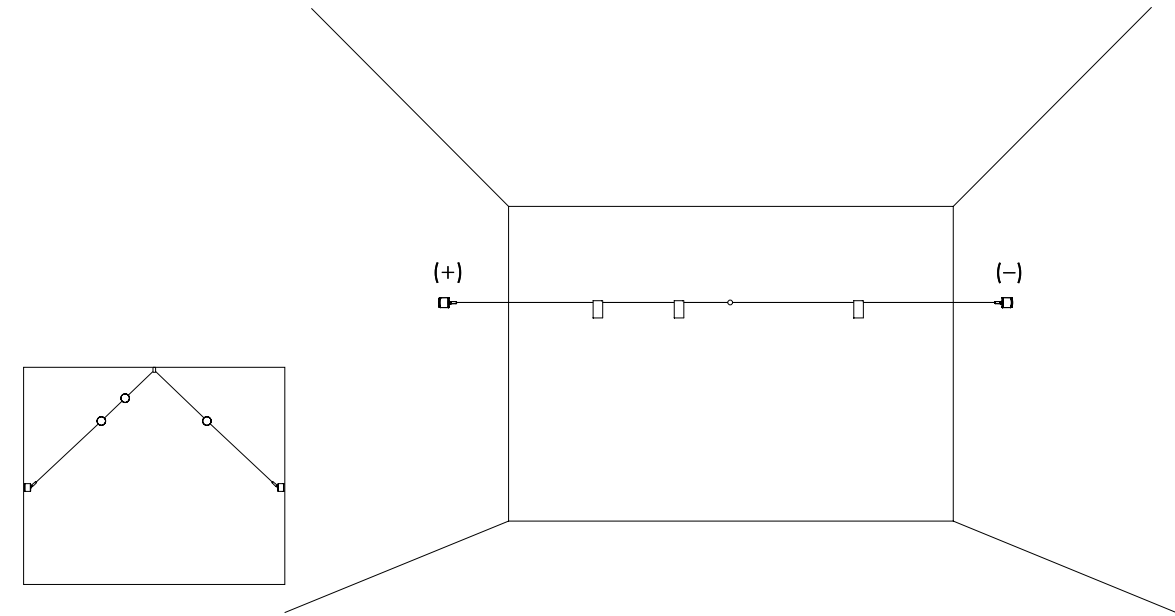

Ohm draws the space, creating almost invisible cobwebs that support
the diodes, sources of projected light, tiny light sources suspended in a
vibrating space.

TOTAL LENGHT MAX 50 METER

TOTAL LENGHT MAX 50 METER