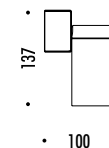

CASAMBI VERSION

CE IP20

1A2340300.27.41	BIANCO OPACO / MATT WHITE - 2700K - ENDLESS CASAMBI	48 V DC - 15,5 W LED
1A2340300.30.41	BIANCO OPACO / MATT WHITE - 3000K - ENDLESS CASAMBI	WITH LENS 1A3090000.00.00: 2700K - 983 lm - CRI 97 / 3000K - 1038 lm - CRI 97
1A2340400.27.41	NERO OPACO / MATT BLACK - 2700K - ENDLESS CASAMBI	WITH LENS 1A3100000.00.00: 2700K - 943 lm - CRI 97 / 3000K - 996 lm - CRI 97
1A2340400.30.41	NERO OPACO / MATT BLACK - 3000K - ENDLESS CASAMBI	WITH LENS 1A3110000.00.00: 2700K - 955 lm - CRI 97 / 3000K - 1005 lm - CRI 97
		WITH LENS 1A3120000.00.00: 2700K - 965 lm - CRI 97 / 3000K - 1016 lm - CRI 97
		DIMMERABILE CON CONTROLLO WIRELESS CASAMBI
		KIT DI ALIMENTAZIONE OBBLIGATORIO ENDLESS NON INCLUSO - VEDI PAG. 43-44
		ACCESSORI OBBLIGATORI NON INCLUSI
		DIMMABLE WITH CASAMBI WIRELESS CONTROL
		COMPULSORY ENDLESS POWER SUPPLY KIT NOT INCLUDED - SEE PAGE 43-44
		COMPULSORY ACCESSORIES NOT INCLUDED

ACCESSORI OBBLIGATORI / COMPULSORY ACCESSORIES

1A3090000.00.00	LENS - NARROW BEAM	DOT ENDLESS LENS
1A3100000.00.00	LENS - MEDIUM BEAM	
1A3110000.00.00	LENS - WIDE BEAM	
1A3120000.00.00	LENS - ULTRA WIDE BEAM