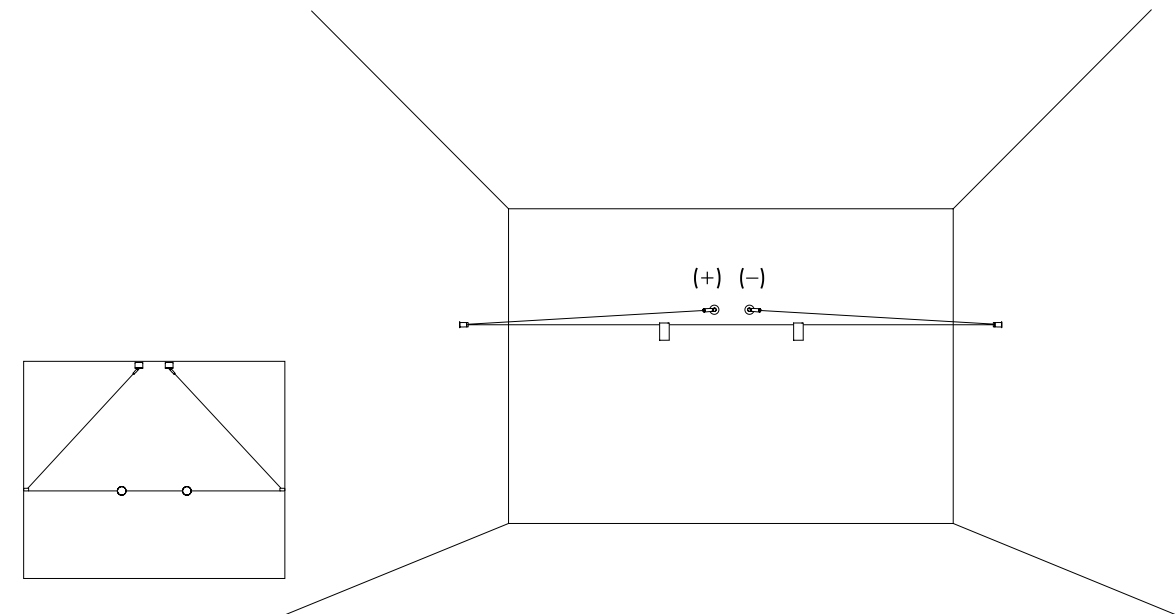

Ohm draws the space, creating almost invisible cobwebs that support
the diodes, sources of projected light, tiny light sources suspended in a
vibrating space.

TOTAL LENGHT MAX 50 METER

TOTAL LENGHT MAX 50 METER