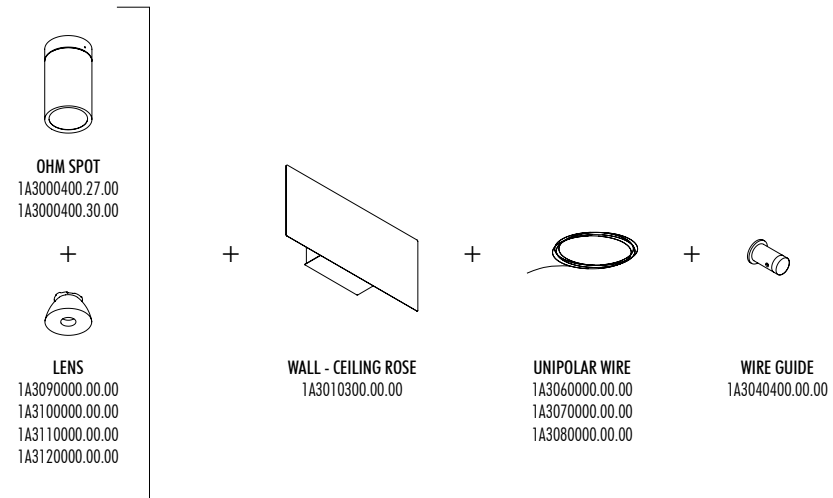

Ohm draws the space, creating almost invisible cobwebs that support
the diodes, sources of projected light, tiny light sources suspended in a
vibrating space.

TOTAL LENGHT MAX 50 METER

TOTAL LENGHT MAX 50 METER