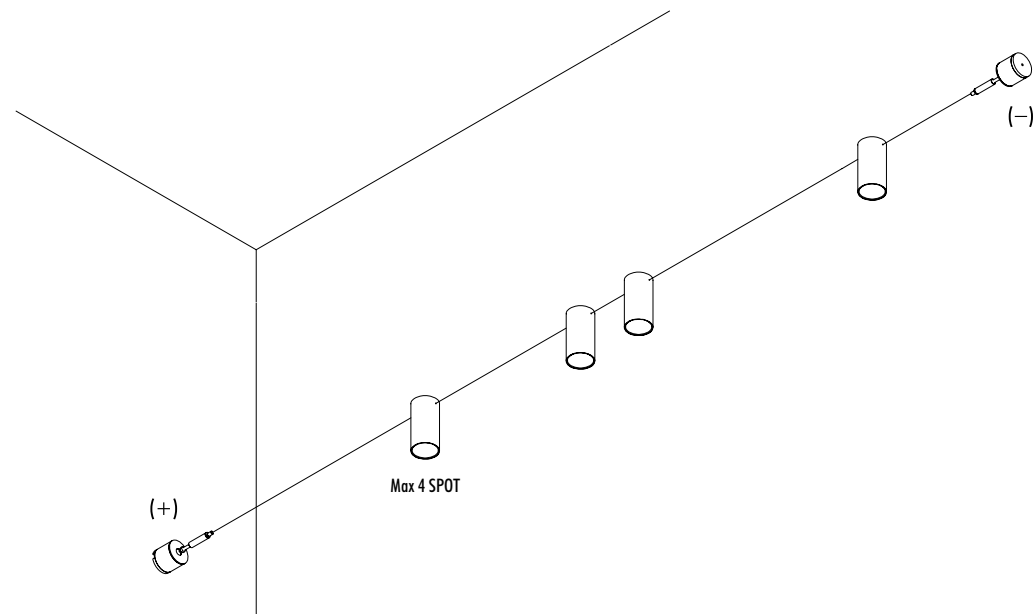

TOTAL LENGHT MAX 50 METER