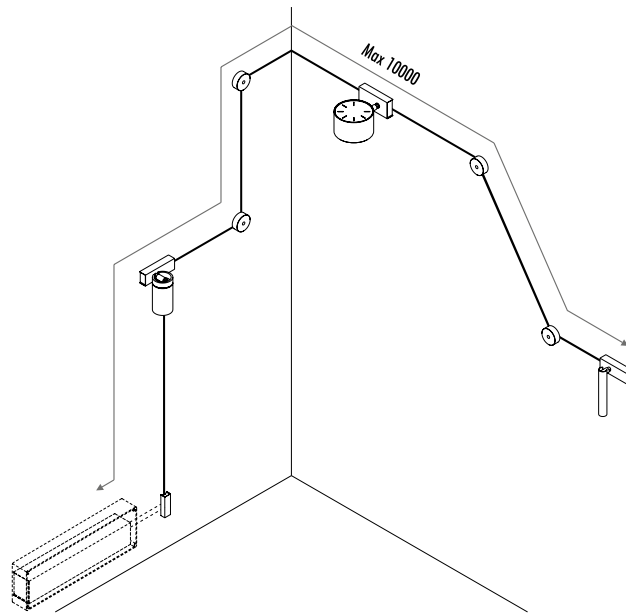

KIT DI ALIMENTAZIONE REMOTO / REMOTE POWER SUPPLY KIT

KIT ALIMENTAZIONE OBBLIGATORIO PER SISTEMA ENDLESS ON/OFF E CASAMBI
COMPULSORY POWER SUPPLY KIT FOR ENDLESS ON/OFF SYSTEM AND CASAMBI

CE IP20

1A0260300.00.00	BIANCO OPACO / MATT WHITE - ON/OFF	KIT DI ALIMENTAZIONE CON SPINA / POWER SUPPLY KIT WITH PLUG INPUT 100-240 V - 50/60 Hz - OUTPUT 48 V DC - 150 W	
1A0260400.00.00	NERO OPACO / MATT BLACK - ON/OFF		

1A1020300.00.00	BIANCO OPACO / MATT WHITE - ON/OFF	KIT ROSONE PARETE - SOFFITTO - REMOTO / WALL - CEILING ROSE - REMOTE KIT INPUT 100-240 V - 50/60 Hz - OUTPUT 48 V DC - 150 W - IP20	
1A1020400.00.00	NERO OPACO / MATT BLACK - ON/OFF		

KIT ALIMENTAZIONE OBBLIGATORIO PER SISTEMA ENDLESS DIMMERABILE
COMPULSORY POWER SUPPLY KIT FOR ENDLESS DIMMABLE SYSTEM

1A1800300.00.06	BIANCO OPACO / MATT WHITE	KIT DI ALIMENTAZIONE CON SPINA - DIMMER POWER SUPPLY KIT WITH PLUG - DIMMER INPUT 100-240 V - 50/60 Hz - OUTPUT 48 V DC - 150 W	
1A1800400.00.06	NERO OPACO / MATT BLACK		

1A1810300.00.07	BIANCO OPACO / MATT WHITE - DIM	KIT ROSONE PARETE - SOFFITTO - REMOTO / WALL - CEILING ROSE - REMOTE KIT INPUT 100-240 V - 50/60 Hz - OUTPUT 48 V DC - 150 W - IP20 DALI - PUSH - 0/1-10 V DIMMABLE	
1A1810400.00.07	NERO OPACO / MATT BLACK - DIM