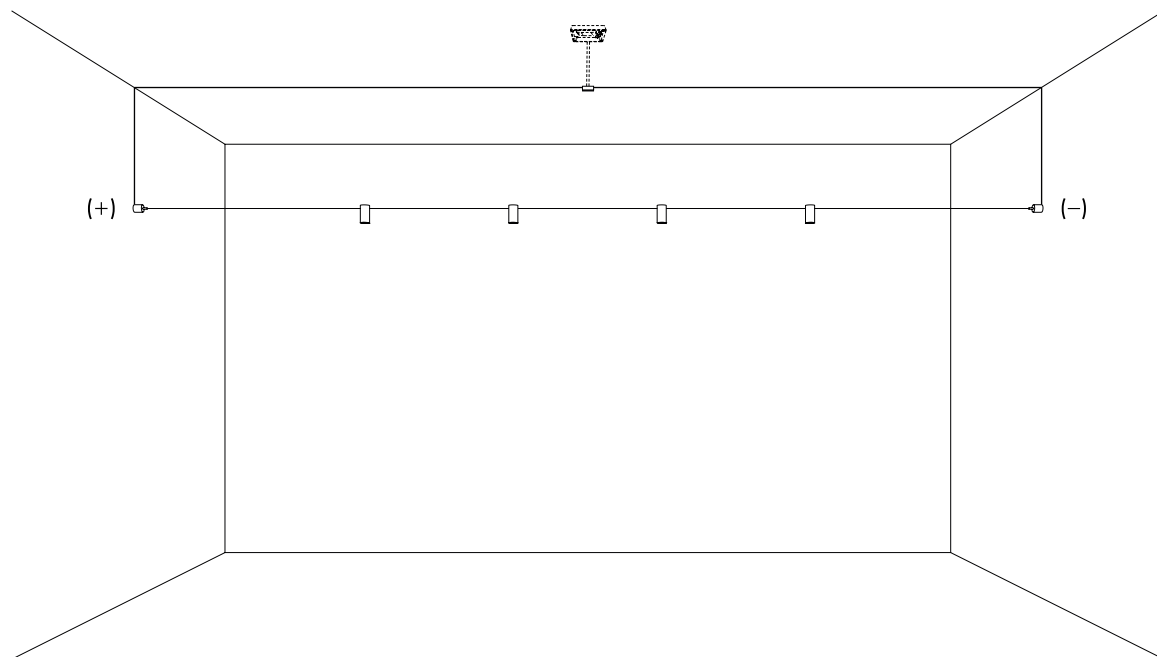

ESEMPI DI INSTALLAZIONE CON ENDLESS E KIT DI ALIMENTAZIONE REMOTO LUNGHEZZA TOTALE MAX 50 METRI
EXAMPLES LAYOUT WITH ENDLESS AND REMOTE POWER SUPPLY KIT - TOTAL LENGHT MAX 50 METER

TOTAL LENGHT MAX 50 METER