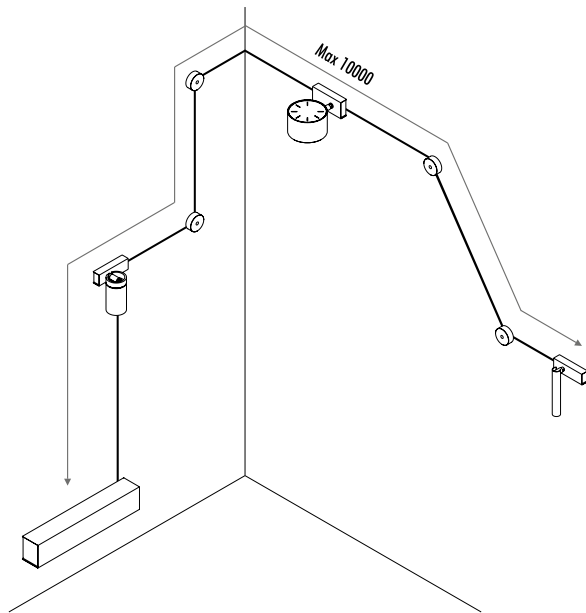

KIT ALIMENTAZIONE OBBLIGATORIO PER SISTEMA ENDLESS ON/OFF E CASAMBI
COMPULSORY POWER SUPPLY KIT FOR ENDLESS ON/OFF SYSTEM AND CASAMBI

CE IP20

1A0260300.00.00	BIANCO OPACO / MATT WHITE - ON/OFF	KIT DI ALIMENTAZIONE CON SPINA / POWER SUPPLY KIT WITH PLUG INPUT 100-240 V - 50/60 Hz - OUTPUT 48 V DC - 150 W	
1A0260400.00.00	NERO OPACO / MATT BLACK - ON/OFF		

1A1020300.00.00	BIANCO OPACO / MATT WHITE - ON/OFF	KIT ROSONE PARETE - SOFFITTO - REMOTO / WALL - CEILING ROSE - REMOTE KIT INPUT 100-240 V - 50/60 Hz - OUTPUT 48 V DC - 150 W - IP20	
1A1020400.00.00	NERO OPACO / MATT BLACK - ON/OFF		

KIT ALIMENTAZIONE OBBLIGATORIO PER SISTEMA ENDLESS DIMMERABILE
COMPULSORY POWER SUPPLY KIT FOR ENDLESS DIMMABLE SYSTEM

1A1800300.00.06	BIANCO OPACO / MATT WHITE	KIT DI ALIMENTAZIONE CON SPINA - DIMMER POWER SUPPLY KIT WITH PLUG - DIMMER INPUT 100-240 V - 50/60 Hz - OUTPUT 48 V DC - 150 W	
1A1800400.00.06	NERO OPACO / MATT BLACK		

1A1810300.00.07	BIANCO OPACO / MATT WHITE - DIM	KIT ROSONE PARETE - SOFFITTO - REMOTO / WALL - CEILING ROSE - REMOTE KIT INPUT 100-240 V - 50/60 Hz - OUTPUT 48 V DC - 150 W - IP20 DALI - PUSH - 0/1-10 V DIMMABLE	
1A1810400.00.07	NERO OPACO / MATT BLACK - DIM