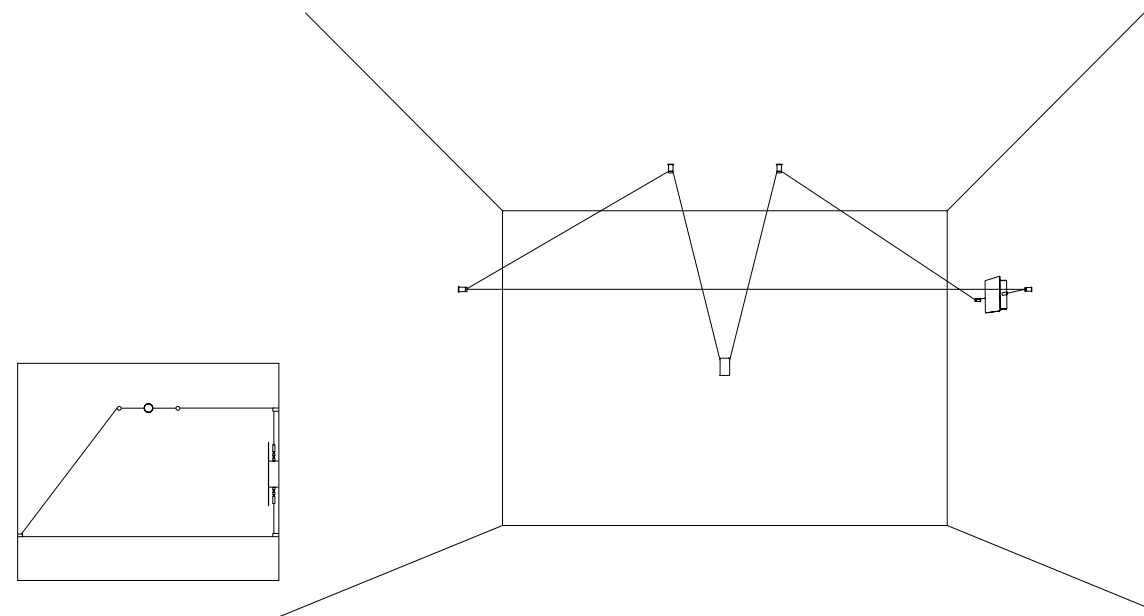

- OHM SPOT
  1A3000400.27.00
  1A3000400.30.00
- +
- WEIGHT KIT
  1A3050000.00.00
- +
- LENS
  1A3090000.00.00
  1A3100000.00.00
  1A3110000.00.00
  1A3120000.00.00

TOTAL LENGTH MAX 50 METER