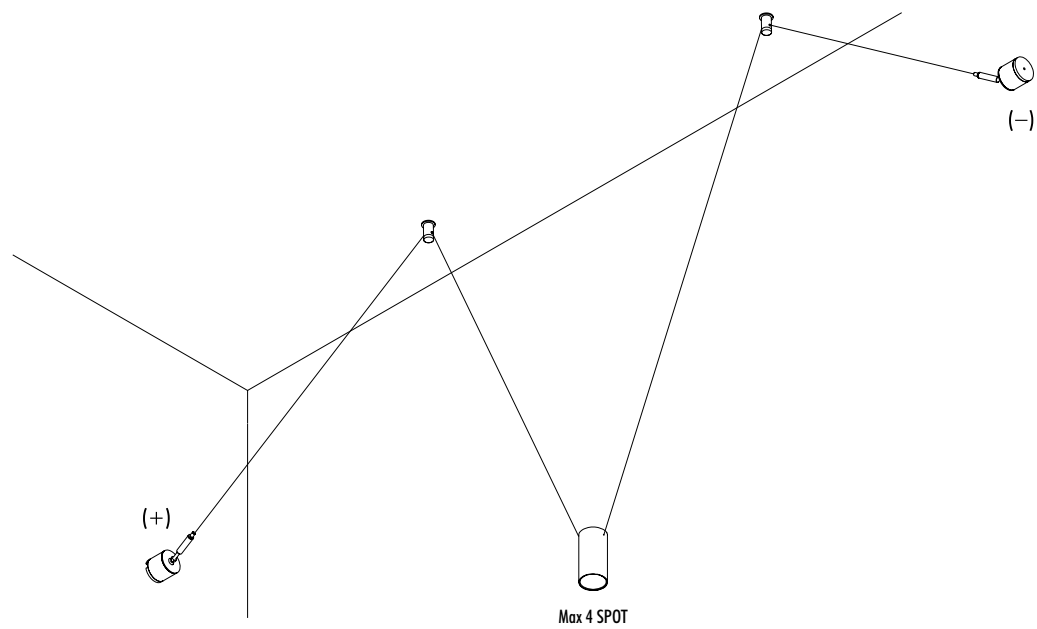

- OHM SPOT
  1A3000400.27.00
  1A3000400.30.00
- +
- WEIGHT KIT
  1A3050000.00.00
- +
- LENS
  1A3090000.00.00
  1A3100000.00.00
  1A3110000.00.00
  1A3120000.00.00

TOTAL LENGTH MAX 50 METER