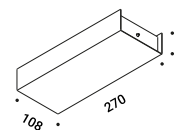

Ceiling driver / Driver da soffitto			Not included
Matt White	Input 120-240V - 50/60Hz Output 24V - 60W - IP20 DALI - PUSH - 1-10V - TRIAC	Max 3 modules	1A4740300.00.05