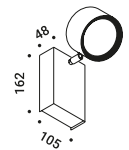

SPOT

Max 21W
220-240V - 50/60Hz
CRI >90
Driver integrated
PUSH
LED module not included
CE IP20

Matt White - PUSH
Matt Black - PUSH

1A1080300.00.04
1A1080400.00.04