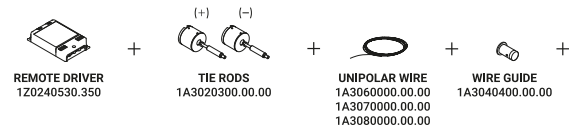

Remote driver version