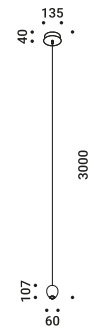

Suspension / Direct / Indoor

Material Metal
Finish .03 Matt White

Note Suspension luminaire. Matt white rose. White cable. *Apparecchio illuminante a sospensione. Rosone bianco opaco. Cavo bianco.*

OVO

Max 20W - GU4 - 12V
230-240V - 50/60Hz
ON/OFF
Bulb not included
CE IP20 0,5 m

Matt White - ON/OFF

1A2890300.00.00

Optional accessories / Accessori opzionali

Bulbs / Lampadine

LED - GU4 - MR11

Not included

12V - 4W - 24°
2700K - 200lm - CRI >80
Energy Efficiency G

1Y0330450