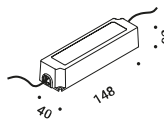

Concrete box / Cassaforma per cemento	Not included
Standard	1A4460000.00.00

Drivers / Alimentatori