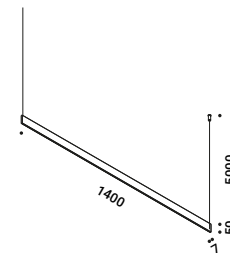

SOTTILE 2

Remote driver version
19W
24V DC
2700K - 1692lm / 3000K - 1855lm
CRI >90
Driver not included

CE IP20 E

Brushed Bronze - 2700K	1A4232900.27.20
Brushed Bronze - 3000K	1A4232900.30.20
Brushed Black - 2700K	1A4233600.27.20
Brushed Black - 3000K	1A4233600.30.20