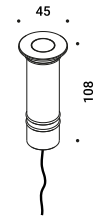

BUIO TRIM - 25°

Transparent filter
6,2W
24V DC
2700K - 300lm / 3000K - 309lm
CRI >90
Beam 25°
UGR <19
Driver not included

Matt Black - 2700K
Matt Black - 3000K

1A5180400.27.20
1A5180400.30.20