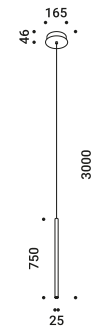

MISS 1
Ceiling driver version
6W
110-240V - 50/60Hz
2700K - 290lm / 3000K - 310lm
CRI >90
Driver integrated
PUSH
CE IP20

Matt White - 2700K - PUSH	1A2960300.27.04
Matt White - 3000K - PUSH	1A2960300.30.04
Matt Black - 2700K - PUSH	1A2960400.27.04
Matt Black - 3000K - PUSH	1A2960400.30.04
Brushed Brass - 2700K - PUSH	1A2960800.27.04
Brushed Brass - 3000K - PUSH	1A2960800.30.04
Total Black - 2700K - PUSH	1A2962600.27.04
Total Black - 3000K - PUSH	1A2962600.30.04