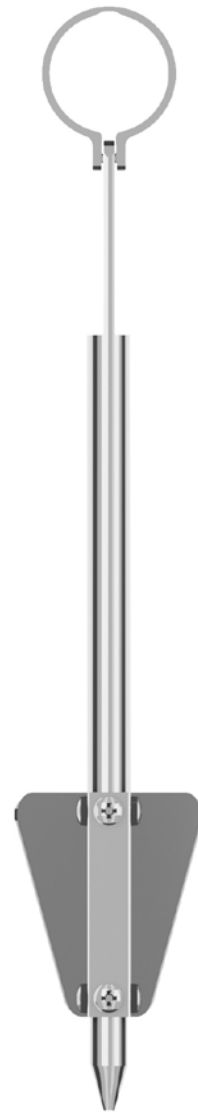

Drivers / Alimentatori

Driver / Alimentatore		Not included
110-240V	24V/25W/IP67/ON/OFF	1Z1120620

A tool to light.

The luminaire is pure form, a simple container for the light source.
Light is incorporated into the space, becoming an architectural element.