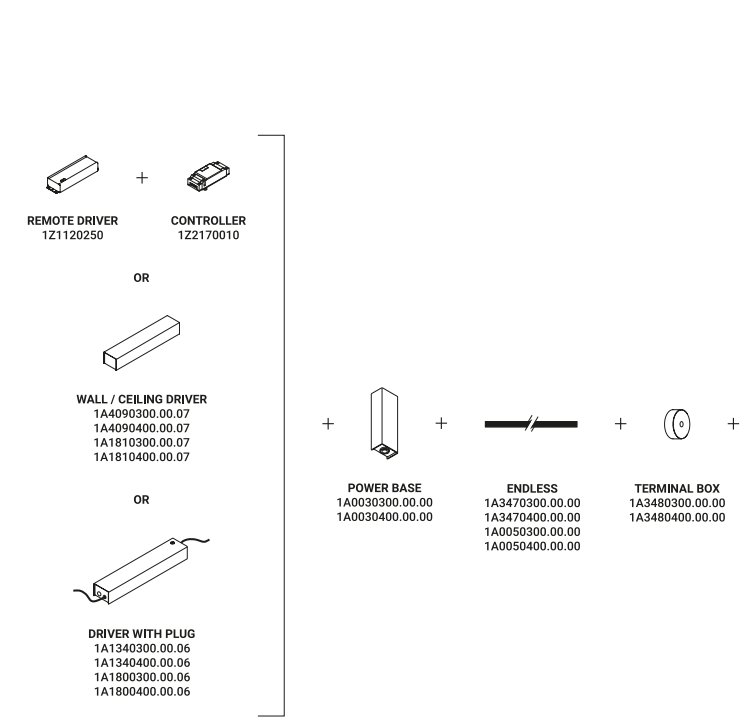

ENDLESS dimmable
(Max 48V DC -
Max 150W - Max 4A)