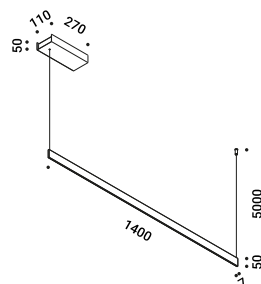

Suspension / Direct / Indoor

Material Metal
Finish .29 Brushed Bronze .36 Brushed Black

Note Suspension luminaire. Matt white rose. AISI 304 stainless steel suspension cable. Black cable. Luminaire designed to be powered by our ENDLESS conductive tape and dedicated voltage/current (Max 48V DC - Max 150W - Max 4A). See page: ENDLESS. SOTTILE 1 DE and SOTTILE 2 DE: dual emission version. SOTTILE 2 and SOTTILE 2 DE: version with power cable only and without rose.

Apparecchio illuminante a sospensione. Rosone bianco opaco. Cavo di sospensione in inox AISI 304. Cavo nero. Alimentabile anche con il tape conduttivo ENDLESS e tensione/corrente dedicata (Max 48V DC - Max 150W - Max 4A). Vedi pagina ENDLESS. SOTTILE 1 DE e SOTTILE 2 DE: versione a doppia emissione. SOTTILE 2 e SOTTILE 2 DE: versione con solo il cavo di alimentazione e senza rosone.

SOTTILE 1

Ceiling driver version
22W
220-240V - 50/60Hz
2700K - 1692lm / 3000K - 1855lm
CRI >90
Driver integrated
DALI - PUSH - 1-10V - TRIAC

CE IP20

Brushed Bronze - 2700K - DALI - PUSH - 1-10V - TRIAC	1A4232900.27.05
Brushed Bronze - 3000K - DALI - PUSH - 1-10V - TRIAC	1A4232900.30.05
Brushed Black - 2700K - DALI - PUSH - 1-10V - TRIAC	1A4233600.27.05
Brushed Black - 3000K - DALI - PUSH - 1-10V - TRIAC	1A4233600.30.05