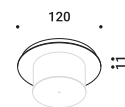

Wall adapter plate / Piastra di adattamento da parete Not included

Matt White	For mounting on brick masonry walls		1X0050300.01.00