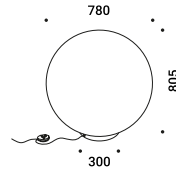

MOON F

Davide Groppi / 2023

Floor / Diffuse / Indoor

Material Japanese paper - PE
Finish .00 Standard

Note Floor luminaire. PE and Japanese paper shade. Matt white base. Dimmer on the cable. White cable. For air and sea shipping: moisture barrier bag compulsory for all models and wooden crate compulsory for MOON 120 F model.

Apparecchio illuminante da terra. Paralume in PE e carta giapponese. Base bianco opaco. Dimmer lungo il cavo. Cavo bianco.
Per spedizioni aerea e via nave: sacco barriera obbligatorio per tutti i modelli e cassa in legno obbligatoria per il modello MOON 120 F.

MOON 80 F

Max 15W - E27
100-240V - 50/60Hz
Dimmer on board
Bulb not included
CE IP20

Standard - Dimmer on board

|1A4880000.00.06 |