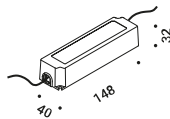

OUT 58

/ 2021

Recessed / Direct / Outdoor

Material Glass - Metal
Finish .10 Stainless Steel

Note Outdoor recessed luminaire. AISI 316L stainless steel body. *Apparecchio illuminante da esterno da incasso. Corpo in inox AISI 316L.*

OUT 58

7W
24V DC
3000K - 546lm
CRI >90
Driver not included
CE IP67

Stainless Steel - 3000K

1A1551000.30.20

Compulsory accessories / Accessori obbligatori

Installation kits / Kit d'installazione

Installation box / Cassaforma		Not included
Standard	Cut-out 55 mm Minimum space for mounting 110 mm	1A1560000.00.00

Drivers / Alimentatori