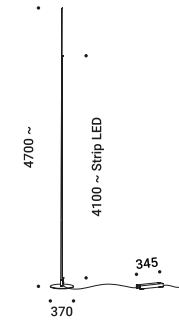

Floor / Indirect / Indoor

Material Glass fiber - Metal
Finish .04 Matt Black

Note Floor luminaire. Dimmer on the cable. Black cable.

Apparecchio illuminante da terra. Dimmer lungo il cavo. Cavo nero.

ORIGINE 490
35W
24V DC
2700K - 3760lm / 3000K - 4051lm
CRI >80
Driver included
Dimmer on board
CE IP20

Matt Black - 2700K - Dimmer on board
Matt Black - 3000K - Dimmer on board

1A2320400.27.06
1A2320400.30.06