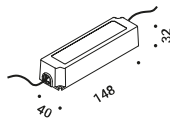

Compulsory accessories / Accessori obbligatori

Drivers / Alimentatori