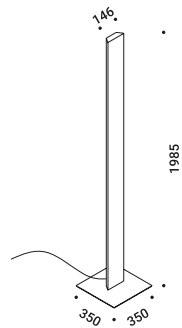

MOVIE

Omar Carraglia / 2005

Floor / Indirect / Indoor

Material Metal - Polycarbonate

Finish .03 Matt White .13 Black Brushed Stainless Steel

Note Floor luminaire. RGBW wireless control. Black cable.

Apparecchio illuminante da terra. RGBW wireless control. Cavo nero.