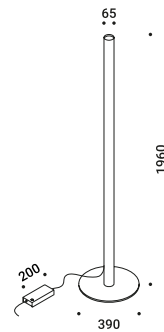

MISTER

Omar Carraglia / 2013

Floor / Indirect / Indoor

Material Metal - Methacrylate

Finish .03 Matt White .04 Matt Black

Note Floor luminaire. Dimmer on the cable. White cable for the matt white finish, black cable for the matt black finish. *Apparecchio illuminante da terra. Dimmer lungo il cavo. Cavo bianco per la finitura bianco opaco e cavo nero per la finitura nero opaco.*

MISTER

33W

110-240V - 50/60Hz

2700K - 2771lm / 3000K - 2884lm

CRI >90

Driver integrated

Dimmer on board

CE IP20

Matt White - 2700K - Dimmer on board

1A2750300.27.06

Matt White - 3000K - Dimmer on board

1A2750300.30.06

Matt Black - 2700K - Dimmer on board

1A2750400.27.06

Matt Black - 3000K - Dimmer on board

1A2750400.30.06