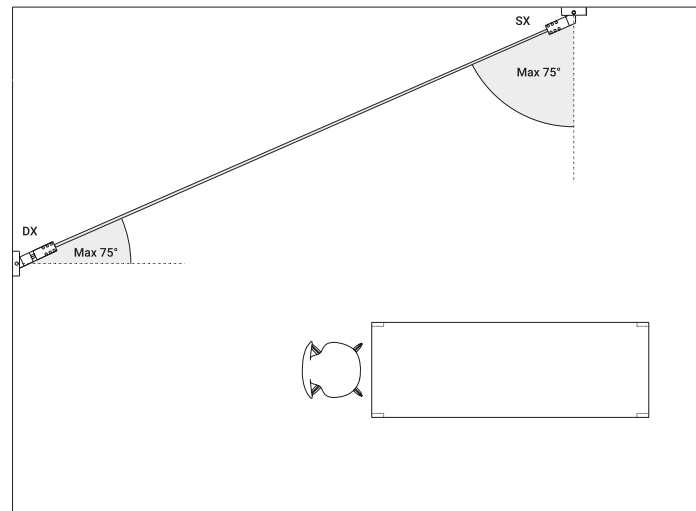

1A0340400.00.00 - 1A0350400.00.00 - Example of installation with kit wall connection sloped 75°