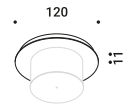

Ceiling suspension kit / Kit di sospensione da soffitto				Not included
Matt White	For suspension cables - 1 Piece		1X0010300.01.00	
Matt Black	For suspension cables - 1 Piece		1X0010400.01.00	
Matt White	For electrical cables - 1 Piece	SOTTILE 2 / SOTTILE 2 DE	1X0010300.04.00	
Matt Black	For electrical cables - 1 Piece	SOTTILE 2 / SOTTILE 2 DE	1X0010400.04.00