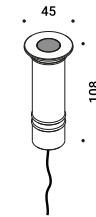

BUJO TRIM ELLIPTICAL

Black filter
6,2W
24V DC
2700K - 132lm / 3000K - 136lm
CRI >90
UGR <19
Driver not included
CE IP67

Matt Black - 2700K
Matt Black - 3000K

1A5150400.27.20
1A5150400.30.20