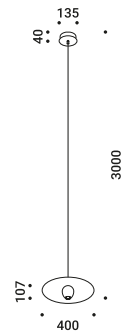

OVONELPIATTO

Massimiliano Alajmo - Raffaele Alajmo / 2010

Suspension / Direct / Indoor

Material Metal
Finish .03 Matt White

Note Suspension luminaire. Matt white rose. White cable. *Apparecchio illuminante a sospensione. Rosone bianco opaco. Cavo bianco.*

OVONELPIATTO

Max 20W - GU4 - 12V
230-240V - 50/60Hz
ON/OFF
Bulb not included
CE IP20 0,5 m

Matt White - ON/OFF

1A2880300.00.00

Optional accessories / Accessori opzionali

Bulbs / Lampadine

LED - GU4 - MR11

Not included

12V - 4W - 24°
2700K - 200lm - CRI >80
Energy Efficiency G

1Y0330450