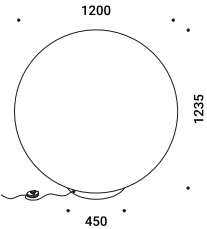

MOON 120 F

Max 2x25W - E27
100-240V - 50/60Hz
Dimmer on board
Bulb not included
CE IP20

Standard - Dimmer on board

|1A4890000.00.06 |

MOON F

Davide Groppi / 2023

Optional accessories / Accessori opzionali

Bulbs / Lampadine

LED - E27 - A60

220-240V - 11,2W - 360°
2700K - 1521lm - CRI >90
Energy Efficiency D - Dimmable

MOON 80 F

1Y0330790

Not included

LED - E27 - A150

220-240V - 20W - 200°
2700K - 2452lm - CRI >80
Energy Efficiency E - Dimmable

MOON 120 F

1Y2160020

Not included

Other accessories / Altri accessori

Moisture barrier bag / Sacco barriera

Packaging for air and sea shipping

MOON 80 F

4A2840010

Not included

Moisture barrier bag / Sacco barriera

Packaging for air and sea shipping

MOON 120 F

49860020

Not included

Wooden crate / Cassa in legno

Packaging for air and sea shipping

MOON 120 F

49860010

Not included