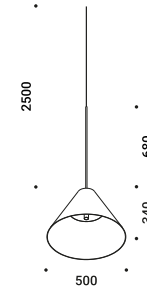

SOTTOSOPRA 2

Remote driver version
30W
Max 500mA DC
2700K - Down 228lm - Up 1827lm /
3000K - Down 245lm - Up 1876lm
CRI >90
UGR <19
Driver not included
2 Drivers required
CE IP20

Matt White - 2700K | 1A4540300.27.20
Matt White - 3000K | 1A4540300.30.20

Compulsory accessories / Accessori obbligatori

Drivers / Alimentatori

Driver / Alimentatore		Not included
220-240V(110-127V)	500mA/25W(13,5W)/IP20/DALI - PUSH - 1-10V	SOTTOSOPRA 2 | 1Z0241270.500

Driver / Alimentatore		Not included
220-240V	500mA/20W/IP20/TRIAC/IGBT	SOTTOSOPRA 2 | 1Z0240850.500

Optional accessories / Accessori opzionali

Suspension kits / Kit di sospensione

Recessed suspension kit for 12,5 mm plasterboard / Kit di sospensione da incasso per cartongesso 12,5 mm		Not included
Matt White	For electrical cables - 1 Piece Plasterboard cut-out Ø 44 mm Minimum space for mounting 70 mm	SOTTOSOPRA 2 | 1X0000300.05.00
Matt Black	For electrical cables - 1 Piece Plasterboard cut-out Ø 44 mm Minimum space for mounting 70 mm	SOTTOSOPRA 2 | 1X0000400.05.00