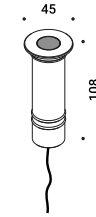

BUIO - TRIM

BUJO TRIM - 32°

Black filter
6,2W
24V DC
2700K - 140lm / 3000K - 144lm
CRI >90
Beam 32°
UGR <19
Driver not included
CE IP67

Matt Black - 2700K
Matt Black - 3000K

1A5130400.27.20
1A5130400.30.20