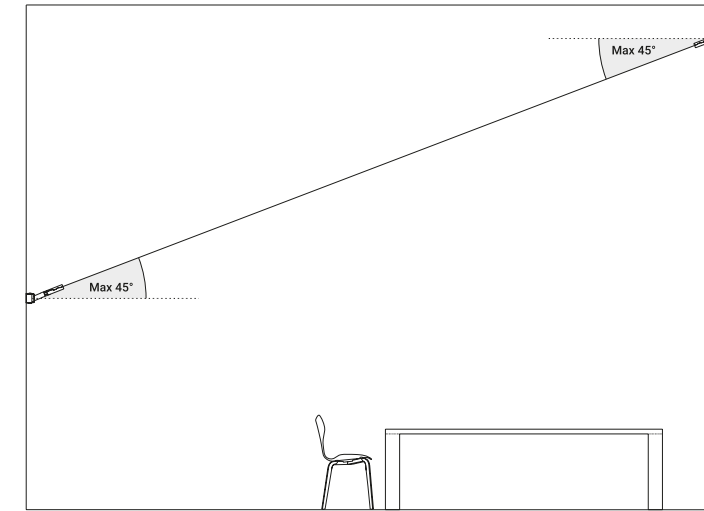

1A0120400.00.00 - Example of installation with kit wall connection vertical sloped 45°

1A0080400.00.00 - Example of installation with ceiling installation kit

Light runs on a wire. An almost imperceptible wire, suspended in space. Like a tightrope walker on a thin rope, the light reaches everywhere, weightless and wonderful. Ohm is an electro mechanic project that takes maximum advantage of the characteristics of luminous diodes. Its secret is a special unipolar wire stretched from wall to wall. Where the light comes from is discreetly hidden, giving all the attention to what it is illuminating.