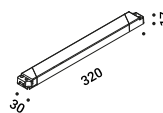

Driver / Alimentatore			Not included
100-240V	24V/80W/IP20/ON/OFF	Max 3 modules	1Z1120440