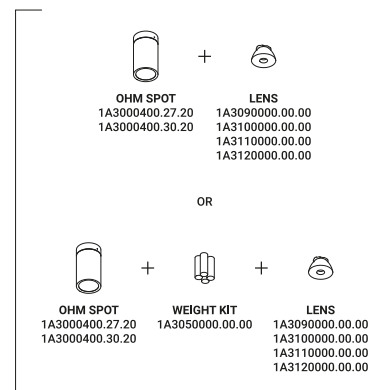

Systems / Direct / Indoor

Material Metal - PA
Finish .04 Matt Black

Note Special unipolar wire stretched from wall to wall. Max 4 Spots. Possibility for the luminaire to be powered by ENDLESS conductive tape and by dedicated voltage/current (Max 48V DC - Max 150W - Max 4A). See page: ENDLESS.