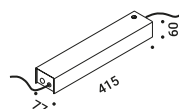

Driver with plug / Alimentatore con spina		Not included
Matt White	Input 100-240V - 50/60Hz Output 48V - 150W - Max 3,125A IP20 - ON/OFF	1A0260300.00.00
Matt Black	Input 100-240V - 50/60Hz Output 48V - 150W - Max 3,125A IP20 - ON/OFF	1A0260400.00.00