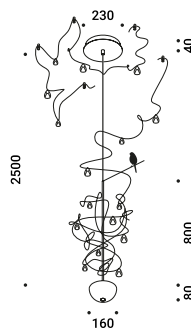

Suspension / Direct-Indirect / Indoor

Material Glass - Metal
Finish .19 Polished Gold

Note Suspension luminaire. Eighty crystal drops and a bird. Natural brass branches. Structure with polished gold finish. Matt white rose. Dual emission and on/off. White cable. LOUIS XIV 2: version with power cable only and without rose. *Apparecchio illuminante a sospensione. Ottanta gocce in cristallo e un uccellino. Rami in ottone naturale. Struttura con finitura oro lucido. Rosone bianco opaco. Doppia emissione ed accensione. Cavo bianco. LOUIS XIV 2: versione con solo il cavo di alimentazione e senza rosone.*

LOUIS XIV 1
Ceiling driver version
16,5W
110-240V - 50/60Hz
2700K - Up 890lm - Down 210lm /
3000K - Up 936lm - Down 235lm
CRI >90
Down UGR <19
Driver integrated
TRIAC/IGBT
CE IP20

Polished Gold - 2700K - TRIAC/IGBT | 1A4361900.27.02
Polished Gold - 3000K - TRIAC/IGBT | 1A4361900.30.02