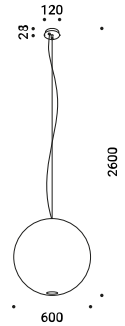

MOON 60 DE
Dual emission
Max 15W - E27 + Max 10W - GU10
100-240V - 50/60Hz
ON/OFF
Bulb not included
CE IP20

Standard - ON/OFF

|1A2830000.00.00 |