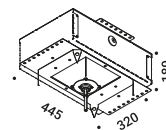

Concrete box / Cassaforma per cemento				Not included
Standard		NULLA 25	1A2230000.00.00