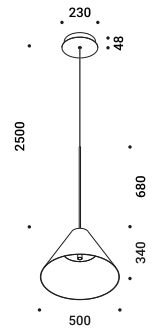

SOTTOSOPRA 1

Ceiling driver version
24W
100-240V - 50/60Hz
2700K - Down 228lm - Up 1827lm /
3000K - Down 245lm - Up 1876lm
CRI >90
UGR <19
Driver integrated
DALI - PUSH - 1-10V
CE IP20

Matt White - 2700K - DALI - PUSH - 1-10V | 1A4540300.27.07
Matt White - 3000K - DALI - PUSH - 1-10V | 1A4540300.30.07