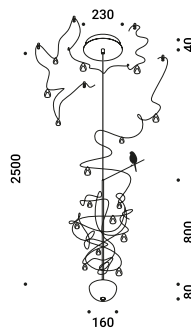

LOUIS XIV 1
Ceiling driver version
16,5W
110-240V - 50/60Hz
2700K - Up 890lm - Down 210lm /
3000K - Up 936lm - Down 235lm
CRI >90
Down UGR <19
Driver integrated
DALI - PUSH - 1-10V
CE IP20

Polished Gold - 2700K - DALI - PUSH - 1-10V | 1A4361900.27.07
Polished Gold - 3000K - DALI - PUSH - 1-10V | 1A4361900.30.07