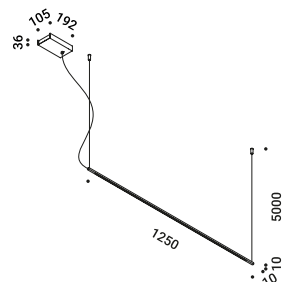

Suspension / Direct / Indoor

Material Metal - Methacrylate
Finish .03 Matt White .08 Brushed Brass

Note Suspension luminaire. Matt white rose. AISI 304 stainless steel suspension cables. Transparent cable. Possibility for the luminaire to be powered by ENDLESS conductive tape and by dedicated voltage/current (Max 48V DC - Max 150W - Max 4A). See page: ENDLESS. SHANGHAI 2: version with power cable only and without rose. *Apparecchio illuminante a sospensione. Rosone bianco opaco. Cavi di sospensione in inox AISI 304. Cavo trasparente. Alimentabile anche con il tape conduttivo ENDLESS e tensione/corrente dedicata (Max 48V DC - Max 150W - Max 4A). Vedi pagina ENDLESS. SHANGHAI 2: versione con solo il cavo di alimentazione e senza rosone.*

SHANGHAI 1

Ceiling driver version
15,5W
110-240V - 50/60Hz
2700K - 592lm / 3000K - 619lm
CRI >90
Driver integrated
PUSH
CE IP20

Matt White - 2700K - PUSH
Matt White - 3000K - PUSH
Brushed Brass - 2700K - PUSH
Brushed Brass - 3000K - PUSH

1A3260300.27.04
1A3260300.30.04
1A3260800.27.04
1A3260800.30.04