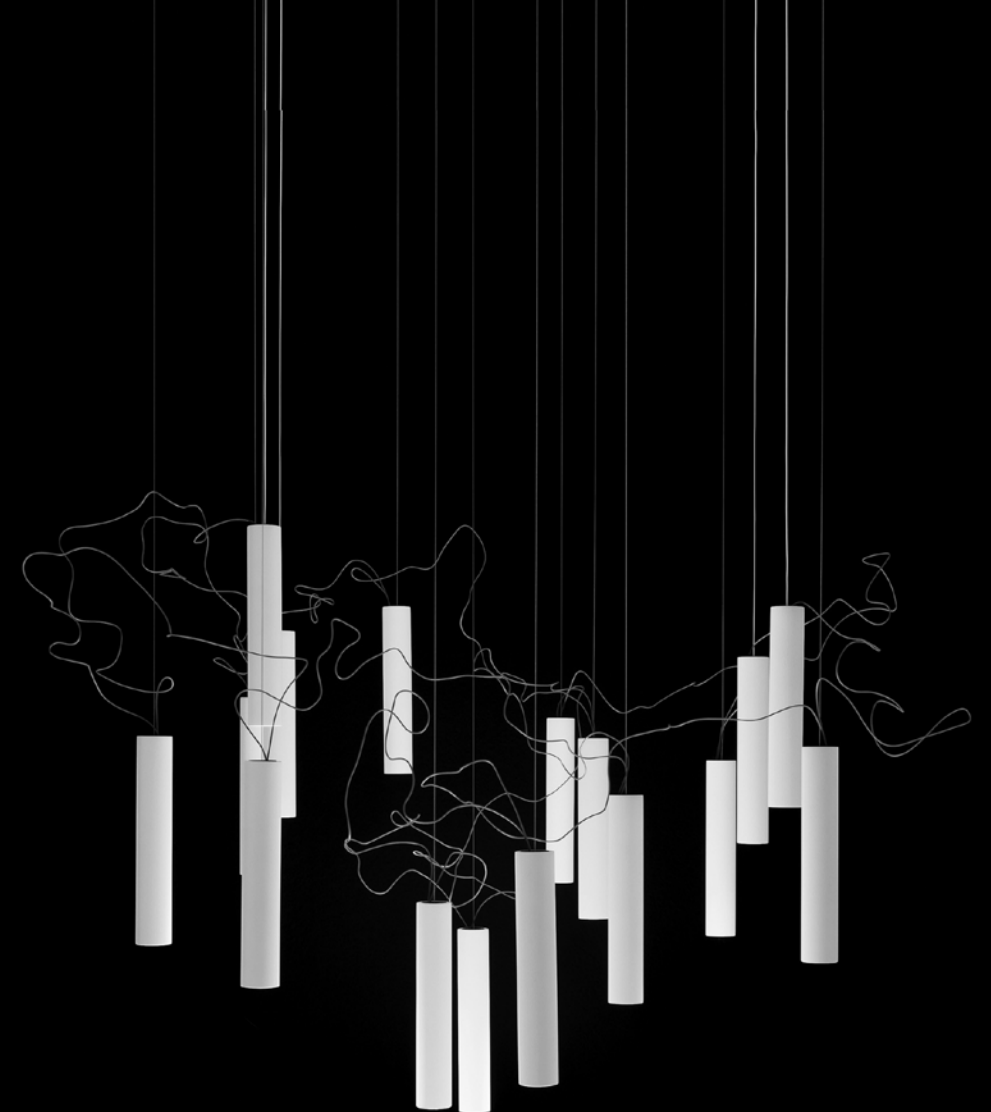

SOTTILE

Daide Groppi / 2023

A blade of light just 7 millimetres thick,
the expression of that purest and most essential part of our thought.
The surprise of an extremely thin, yet at the same time very bright, lamp.
Luminaire designed also to be powered by ENDLESS conductive tape.