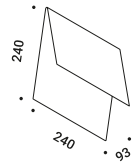

FOLDER

967 DESIGN / 2013

Wall / Indirect / Indoor

Material Metal
Finish .03 Matt White

Note Wall luminaire.

Apparecchio illuminante da parete.

FOLDER

20W

110-240V - 50/60Hz

2700K - 397lm / 3000K - 415lm

CRI >80

Driver integrated

DALI

CE IP20

Matt White - 2700K - DALI

1A3350300.27.01

Matt White - 3000K - DALI

1A3350300.30.01