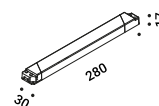

Compulsory accessories / Accessori obbligatori

Drivers / Alimentatori

Driver / Alimentatore	Not included	
100-240V	24V/50W/IP20/ON/OFF	SOTTILE 2 / SOTTILE 2 DE 1Z1120490

Controller	Not included	
	DALI - PUSH - 0/1-10V - TRIAC - IP20	SOTTILE 2 / SOTTILE 2 DE 1Z2170010