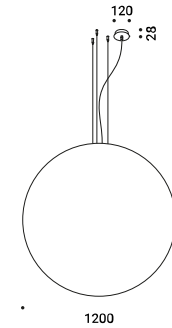

Standard - ON/OFF

|1A2830000.00.00 |

MOON 80
 Max 15W - E27
 100-240V - 50/60Hz
 ON/OFF
 Bulb not included
 CE IP20

Standard - ON/OFF

|1A2840000.00.00 |

MOON 120
 Max 2x25W - E27
 100-240V - 50/60Hz
 ON/OFF
 Bulb not included
 CE IP20