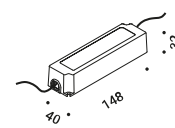

Drivers / Alimentatori

Driver / Alimentatore		Not included
110-240V	24V/25W/IP67/ON/OFF	1Z1120620