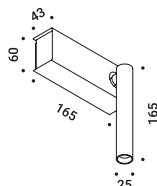

MIRA
8W
110-240V - 50/60Hz
2700K - 327lm / 3000K - 352lm
CRI >90
Driver integrated
DALI
CE IP20

Matt White - 2700K - DALI
Matt White - 3000K - DALI
Matt Black - 2700K - DALI
Matt Black - 3000K - DALI

1A2280300.27.01
1A2280300.30.01
1A2280400.27.01
1A2280400.30.01