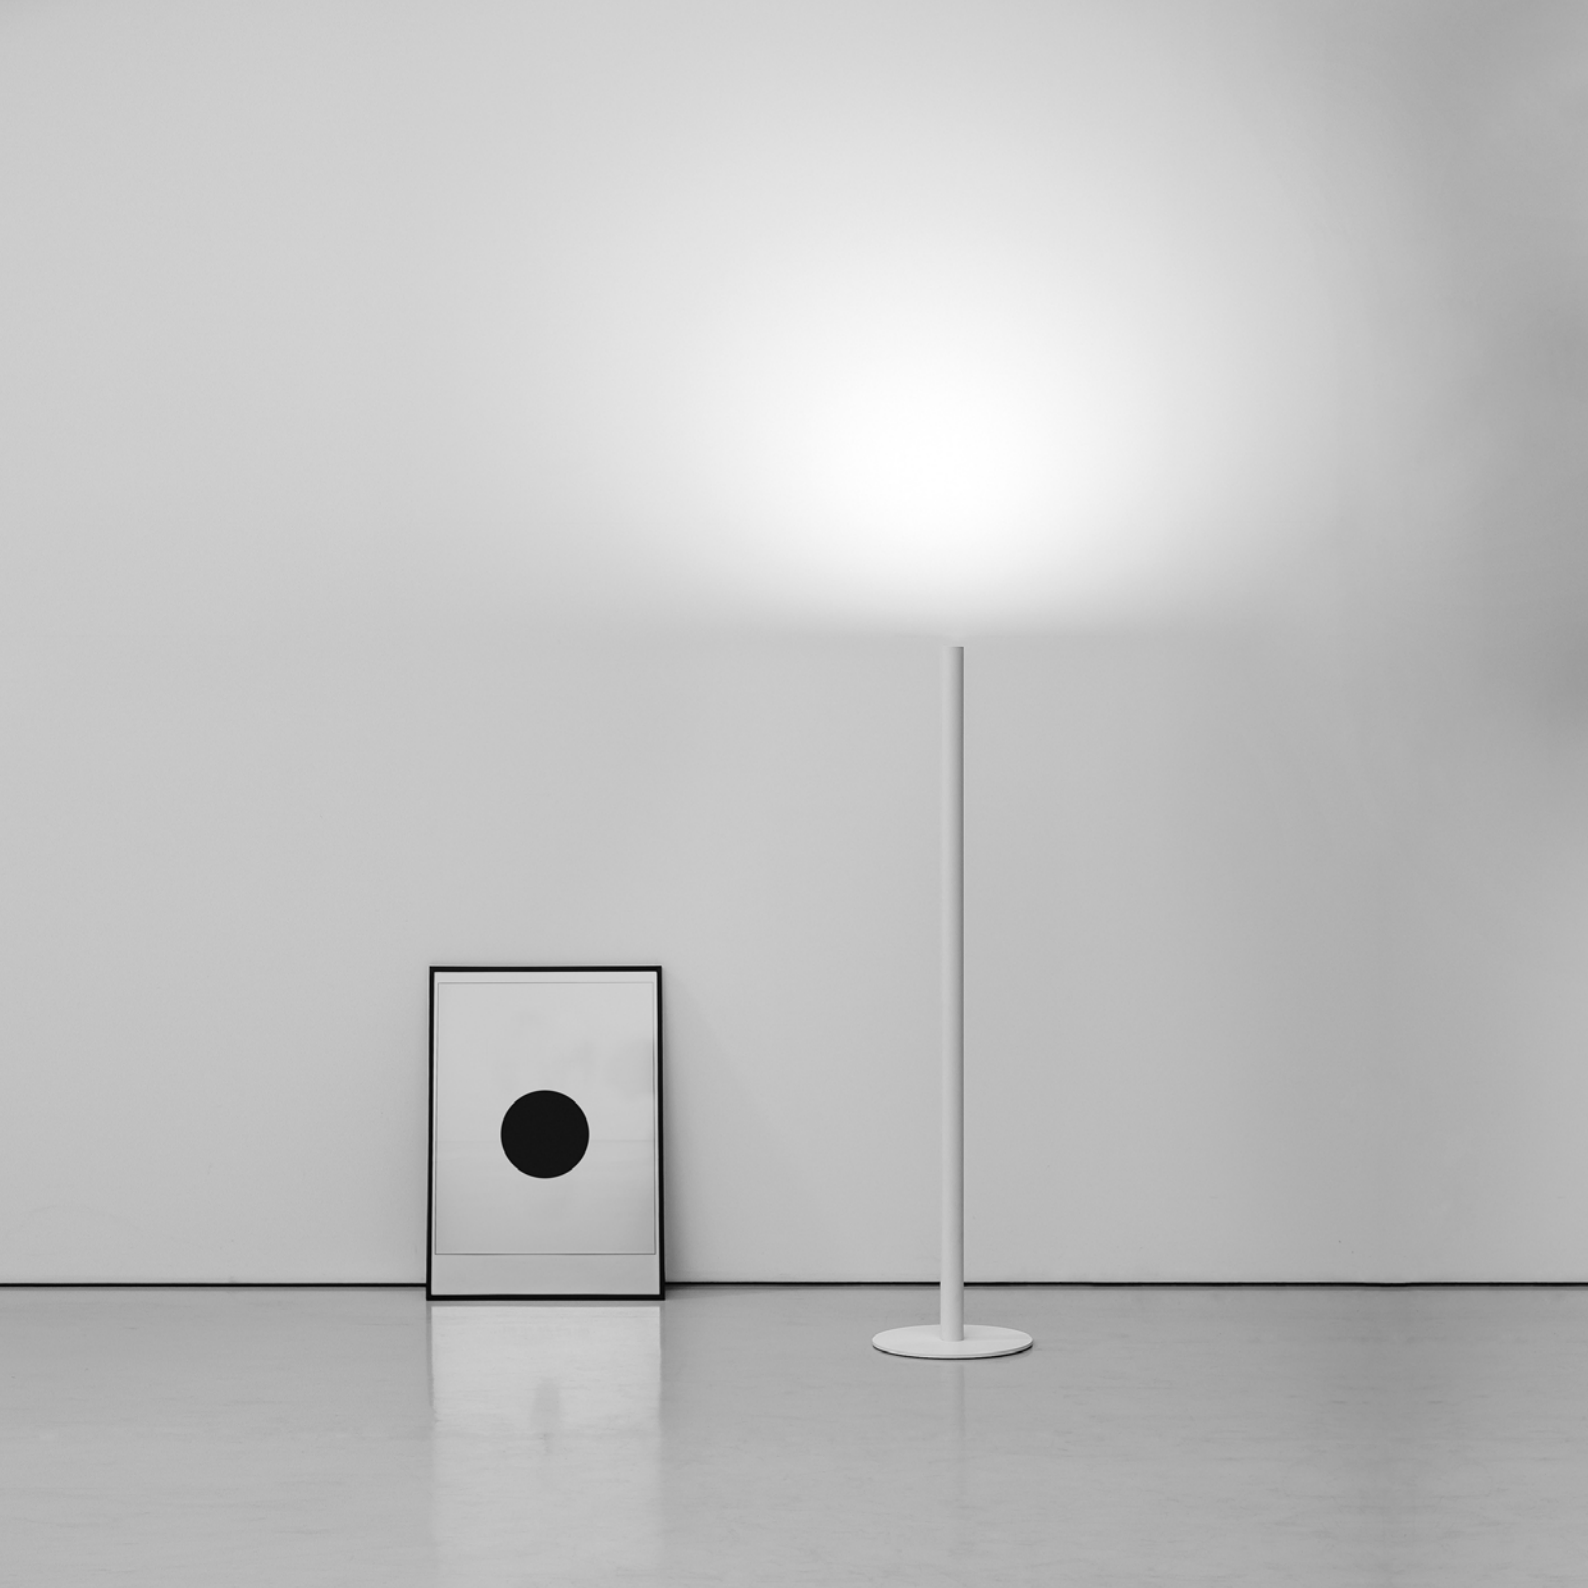

304 Stainless steel suspension cable / Cavo di sospensione in acciaio inox AISI 304			Not included
	Lenght 10 m		1A1680000.00.00

MISTER

Omar Carraglia / 2013

Portable light.

A floor tool to grant a wonderful indirect light in the purest possible way.