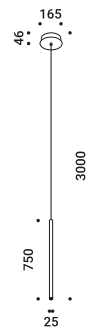

MISS 1
Ceiling driver version
6W
110-240V - 50/60Hz
2700K - 290lm / 3000K - 310lm
CRI >90
Driver integrated
DALI
CE IP20

Matt White - 2700K - DALI	1A2960300.27.01
Matt White - 3000K - DALI	1A2960300.30.01
Matt Black - 2700K - DALI	1A2960400.27.01
Matt Black - 3000K - DALI	1A2960400.30.01
Brushed Brass - 2700K - DALI	1A2960800.27.01
Brushed Brass - 3000K - DALI	1A2960800.30.01
Total Black - 2700K - DALI	1A2962600.27.01
Total Black - 3000K - DALI	1A2962600.30.01