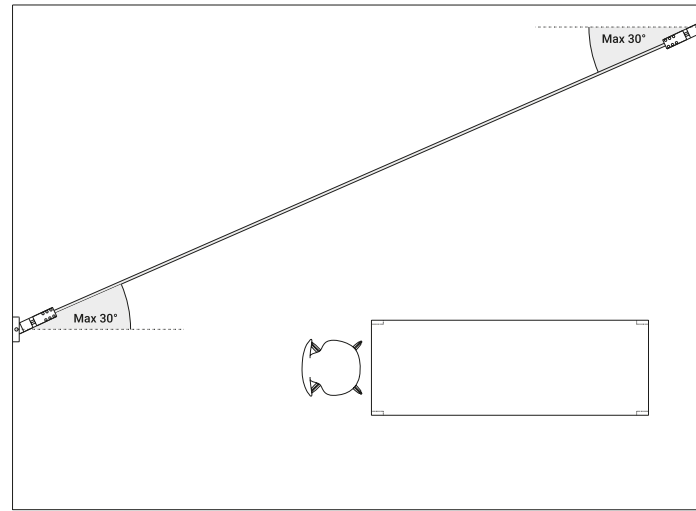

Example of installation with max rotation 30°