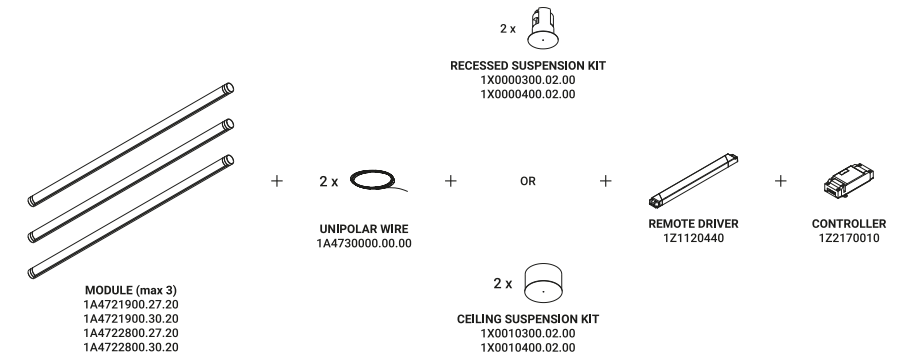

Suspension / Direct-Indirect / Indoor

Material	Metal - PMMA
Finish	.19 Polished Gold .28 Polished Black Chrome

Note Modular suspension luminaire. Adjustable along the horizontal axis. Transparent bar with refractive effect. LED module profile with matt black finish. Details with polished gold or black chrome finish. Matt white rose. Possibility for the luminaire to be powered by ENDLESS conductive tape and by dedicated voltage/current (Max 48V DC - Max 150W - Max 4A). See page: ENDLESS.