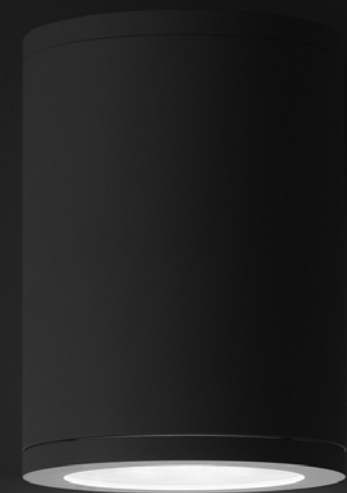

Drivers / Alimentatori

Driver / Alimentatore		Not included
110-240V	24V/25W/IP67/ON/OFF	1Z1120620

A tool to light.

The luminaire is pure form, a simple container for the light source.
Light is incorporated into the space, becoming an architectural element.