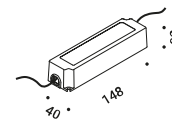

Drivers / Alimentatori

Driver / Alimentatore	Not included
110-240V 24V/25W/IP67/ON/OFF	1Z1120620