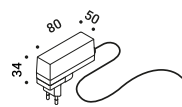

Compulsory accessories / Accessori obbligatori

Drivers / Alimentatori

Driver with plug / Alimentatore con spina		Not included
Matt Black	Input 110-240V - 50/60Hz Output 5V DC - 15W - IP40	1Z1470180