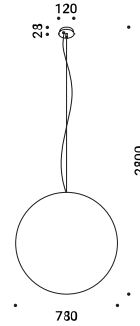

MOON 80
Max 15W - E27
100-240V - 50/60Hz
ON/OFF
Bulb not included
CE IP20

Standard - ON/OFF

|1A2840000.00.00 |