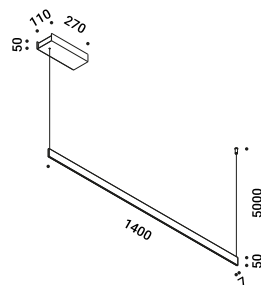

SOTTILE 1 DE

Ceiling driver version - Dual emission
2x22W
120-240V - 50/60Hz
2700K - Up 1692lm - Down 1692lm /
3000K - Up 1855lm - Down 1855lm
CRI >90
Driver integrated
DALI - PUSH - 1-10V - TRIAC

CE IP20

Brushed Bronze - 2700K - DALI - PUSH - 1-10V - TRIAC	1A4642900.27.05
Brushed Bronze - 3000K - DALI - PUSH - 1-10V - TRIAC	1A4642900.30.05
Brushed Black - 2700K - DALI - PUSH - 1-10V - TRIAC	1A4643600.27.05
Brushed Black - 3000K - DALI - PUSH - 1-10V - TRIAC	1A4643600.30.05