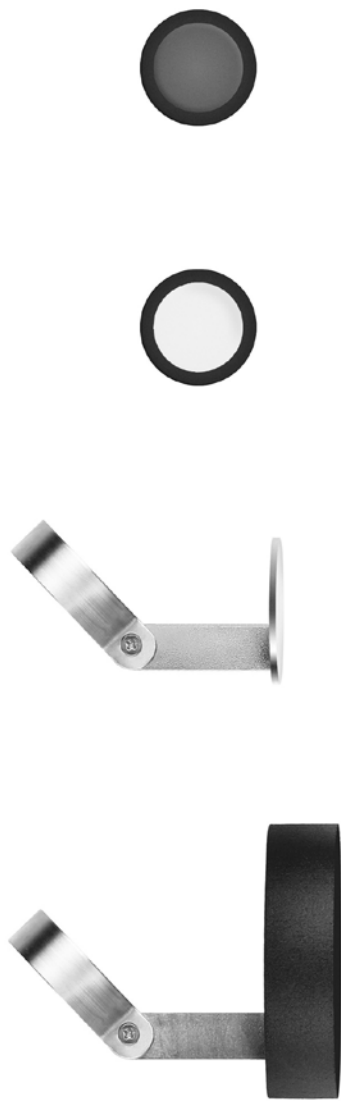

Drivers / Alimentatori

Driver / Alimentatore		Not included
110-240V	24V/25W/IP67/ON/OFF	1Z1120620

A tool to light.

The luminaire is pure form, a simple container for the light source.
Light is incorporated into the space, becoming an architectural element.