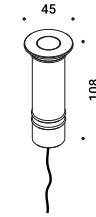

BUIO TRIM ELLIPTICAL

Transparent filter
6,2W
24V DC
2700K - 263lm / 3000K - 271lm
CRI >90
UGR <19
Driver not included

Matt Black - 2700K
Matt Black - 3000K

1A5190400.27.20
1A5190400.30.20