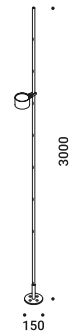

Floor / Direct / Outdoor

Material AISI 316L Stainless Steel - Metal
Finish .00 Standard

Note Outdoor floor luminaire. Adjustable along the vertical axis. AISI 316L *Apparecchio illuminante da esterno da terra. Orientabile lungo l'asse verticale. Stelo in inox AISI 316L. Cavo nero (7 m).*