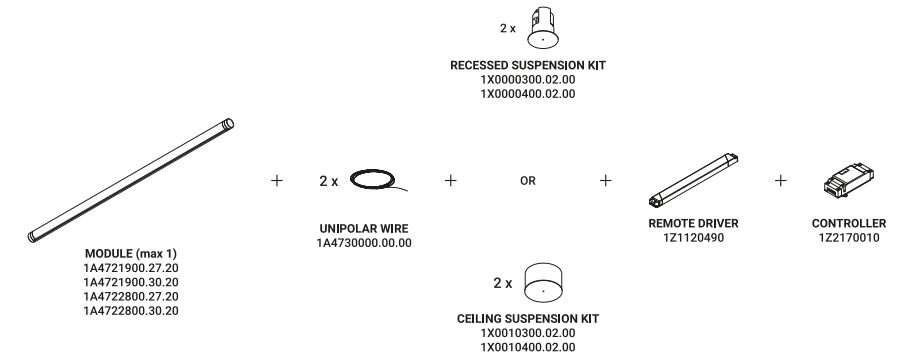

Single installation with recessed or ceiling suspension kit