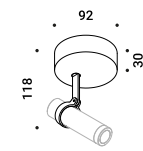

Ceiling rose / Rosone		Not included
Matt Black	Brushed INOX	1A4441000.00.00

Earth spike / Picchetto		Not included
Stainless Steel	Brushed INOX	1A4451000.00.00

Tree strap / Cinghia per albero		Not included
Standard	Length 1 m	1A4590000.00.00