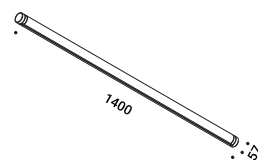

Suspension / Direct-Indirect / Indoor

Material	Metal - PMMA
Finish	.19 Polished Gold .28 Polished Black Chrome

Note Modular suspension luminaire. Adjustable along the horizontal axis. Transparent bar with refractive effect. LED module profile with matt black finish. Details with polished gold or black chrome finish. Matt white rose. Possibility for the luminaire to be powered by ENDLESS conductive tape and by dedicated voltage/current (Max 48V DC - Max 150W - Max 4A). See page: ENDLESS.

Apparecchio illuminante a sospensione componibile. Orientabile lungo l'asse orizzontale. Barra trasparente con effetto rifrattivo. Profilo del modulo LED con finitura nero opaco. Dettagli con finitura oro lucido o cromo nero. Rosone bianco opaco. Alimentabile anche con il tape conduttivo ENDLESS e tensione/corrente dedicata (Max 48V DC - Max 150W - Max 4A). Vedi pagina ENDLESS.

MAGIA - MODULE

19W
24V DC
2700K - 1272lm / 3000K - 1312lm
CRI >90
Driver not included

Polished Gold - 2700K
Polished Gold - 3000K
Polished Black Chrome - 2700K
Polished Black Chrome - 3000K

1A4721900.27.20
1A4721900.30.20
1A4722800.27.20
1A4722800.30.20

Compulsory accessories / Accessori obbligatori

Installation kits / Kit d'installazione

Wire guide / Guidacavo			Not included
Matt Black	1 Piece		1A3040400.00.00

Unipolar wire - 6 m / Cavo unipolare - 6 m			Not included
	1 Piece - Max 60V DC	Max 3 modules	1A4730000.00.00

Suspension kits / Kit di sospensione

Recessed suspension kit for 12,5 mm plasterboard / Kit di sospensione da incasso per cartongesso 12,5 mm			Not included
Matt White	For electrical cables - 1 Piece Plasterboard cut-out Ø 44 mm Minimum space for mounting 70 mm		1X0000300.02.00
Matt Black	For electrical cables - 1 Piece Plasterboard cut-out Ø 44 mm Minimum space for mounting 70 mm		1X0000400.02.00

Ceiling suspension kit / Kit di sospensione da soffitto			Not included
Matt White	For electrical cables - 1 Piece		1X0010300.02.00
Matt Black	For electrical cables - 1 Piece		1X0010400.02.00