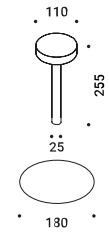

Table / Direct / Wireless

Material Metal - Methacrylate
Finish .03 Matt White

Note Chargeable table luminaire. Magnetic fixing transparent stem. Magnetic LED module. Battery life: 9 hours.

Apparecchio illuminante da tavolo a batteria ricaricabile. Stelo trasparente con fissaggio magnetico. Modulo LED con fissaggio magnetico. Autonomia della batteria: 9 ore.

TeTaTeT Flûte

2W
2700K - 167lm / 3000K - 180lm
CRI >90
ON/OFF
Driver with plug not included
USB cable included

Matt White - 2700K - ON/OFF
Matt White - 3000K - ON/OFF

1A2360300.27.00
1A2360300.30.00