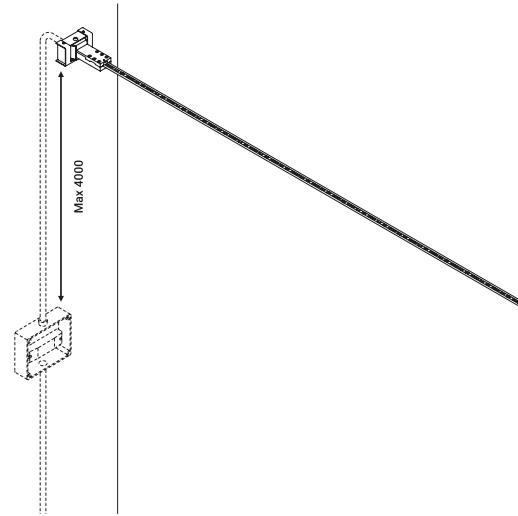

Example of installation with remote driver