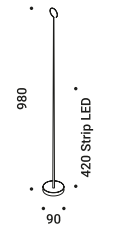

Note Table luminaire. Touch ON/OFF and adjustment. Black cable. *Apparecchio illuminante da tavolo. ON/OFF e regolazione touch. Cavo nero.*

ANIMA

4W
 5V DC
 2700K - 575lm / 3000K - 589lm
 CRI >80
 Dimmer on board
 Driver with plug not included
 USB cable included
 CE IP20