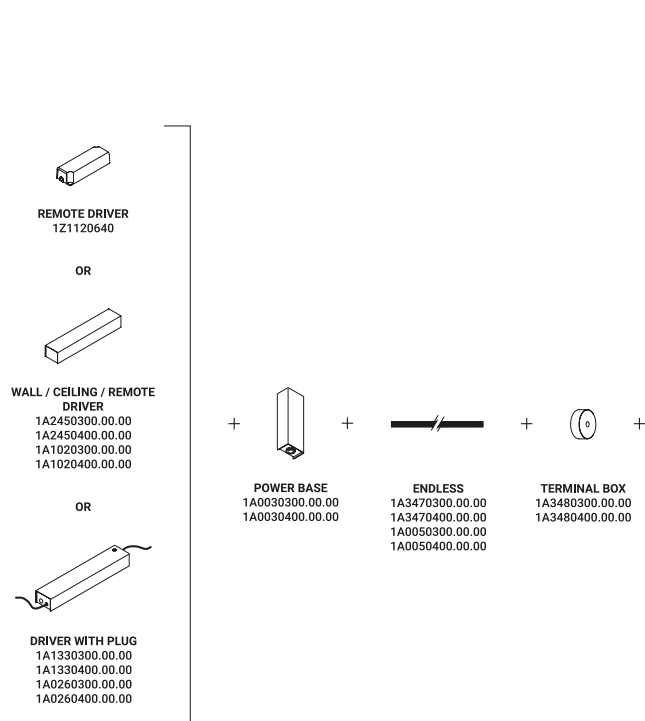

ENDLESS ON/OFF
(Max 48V DC -
Max 150W - Max 4A)