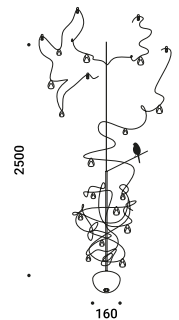

LOUIS XIV 2
Remote driver version
15W
Max 250mA DC
2700K - Up 890lm - Down 210lm /
3000K - Up 936lm - Down 235lm
CRI >90
Down UGR <19
Driver not included
2 Drivers required
CE IP20

Polished Gold - 2700K | 1A4361900.27.20
Polished Gold - 3000K | 1A4361900.30.20

Compulsory accessories / Accessori obbligatori

Drivers / Alimentatori

Driver / Alimentatore			Not included
220-240V(110-127V)	250mA/13,5W(13,5W)/IP20/DALI - PUSH LOUIS XIV 2 - 1-10V	1Z0241270.250	

Driver / Alimentatore			Not included
220-240V	250mA/12,5W/IP20/TRIAC/IGBT LOUIS XIV 2	1Z0241280	

Driver / Alimentatore			Not included
220-240V	250mA/4,2W/IP20/TRIAC/IGBT LOUIS XIV 2	1Z2320010	

Optional accessories / Accessori opzionali

Suspension kits / Kit di sospensione

Recessed suspension kit for 12,5 mm plasterboard / Kit di sospensione da incasso per cartongesso 12,5 mm			Not included
Matt White	For electrical cables - 1 Piece Plasterboard cut-out Ø 44 mm Minimum space for mounting 70 mm	LOUIS XIV 2 1X0000300.05.00	
Matt Black	For electrical cables - 1 Piece Plasterboard cut-out Ø 44 mm Minimum space for mounting 70 mm	LOUIS XIV 2 1X0000400.05.00