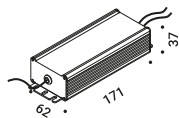

Compulsory accessories / Accessori obbligatori

Drivers / Alimentatori