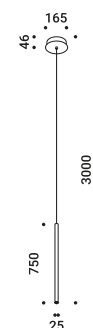

MISS 1
Ceiling driver version
6W
110-240V - 50/60Hz
2700K - 290lm / 3000K - 310lm
CRI >90
Driver integrated
TRIAC/IGBT
CE IP20

Matt White - 2700K - TRIAC/IGBT	1A2960300.27.02
Matt White - 3000K - TRIAC/IGBT	1A2960300.30.02
Matt Black - 2700K - TRIAC/IGBT	1A2960400.27.02
Matt Black - 3000K - TRIAC/IGBT	1A2960400.30.02
Brushed Brass - 2700K - TRIAC/IGBT	1A2960800.27.02
Brushed Brass - 3000K - TRIAC/IGBT	1A2960800.30.02
Total Black - 2700K - TRIAC/IGBT	1A2962600.27.02
Total Black - 3000K - TRIAC/IGBT	1A2962600.30.02