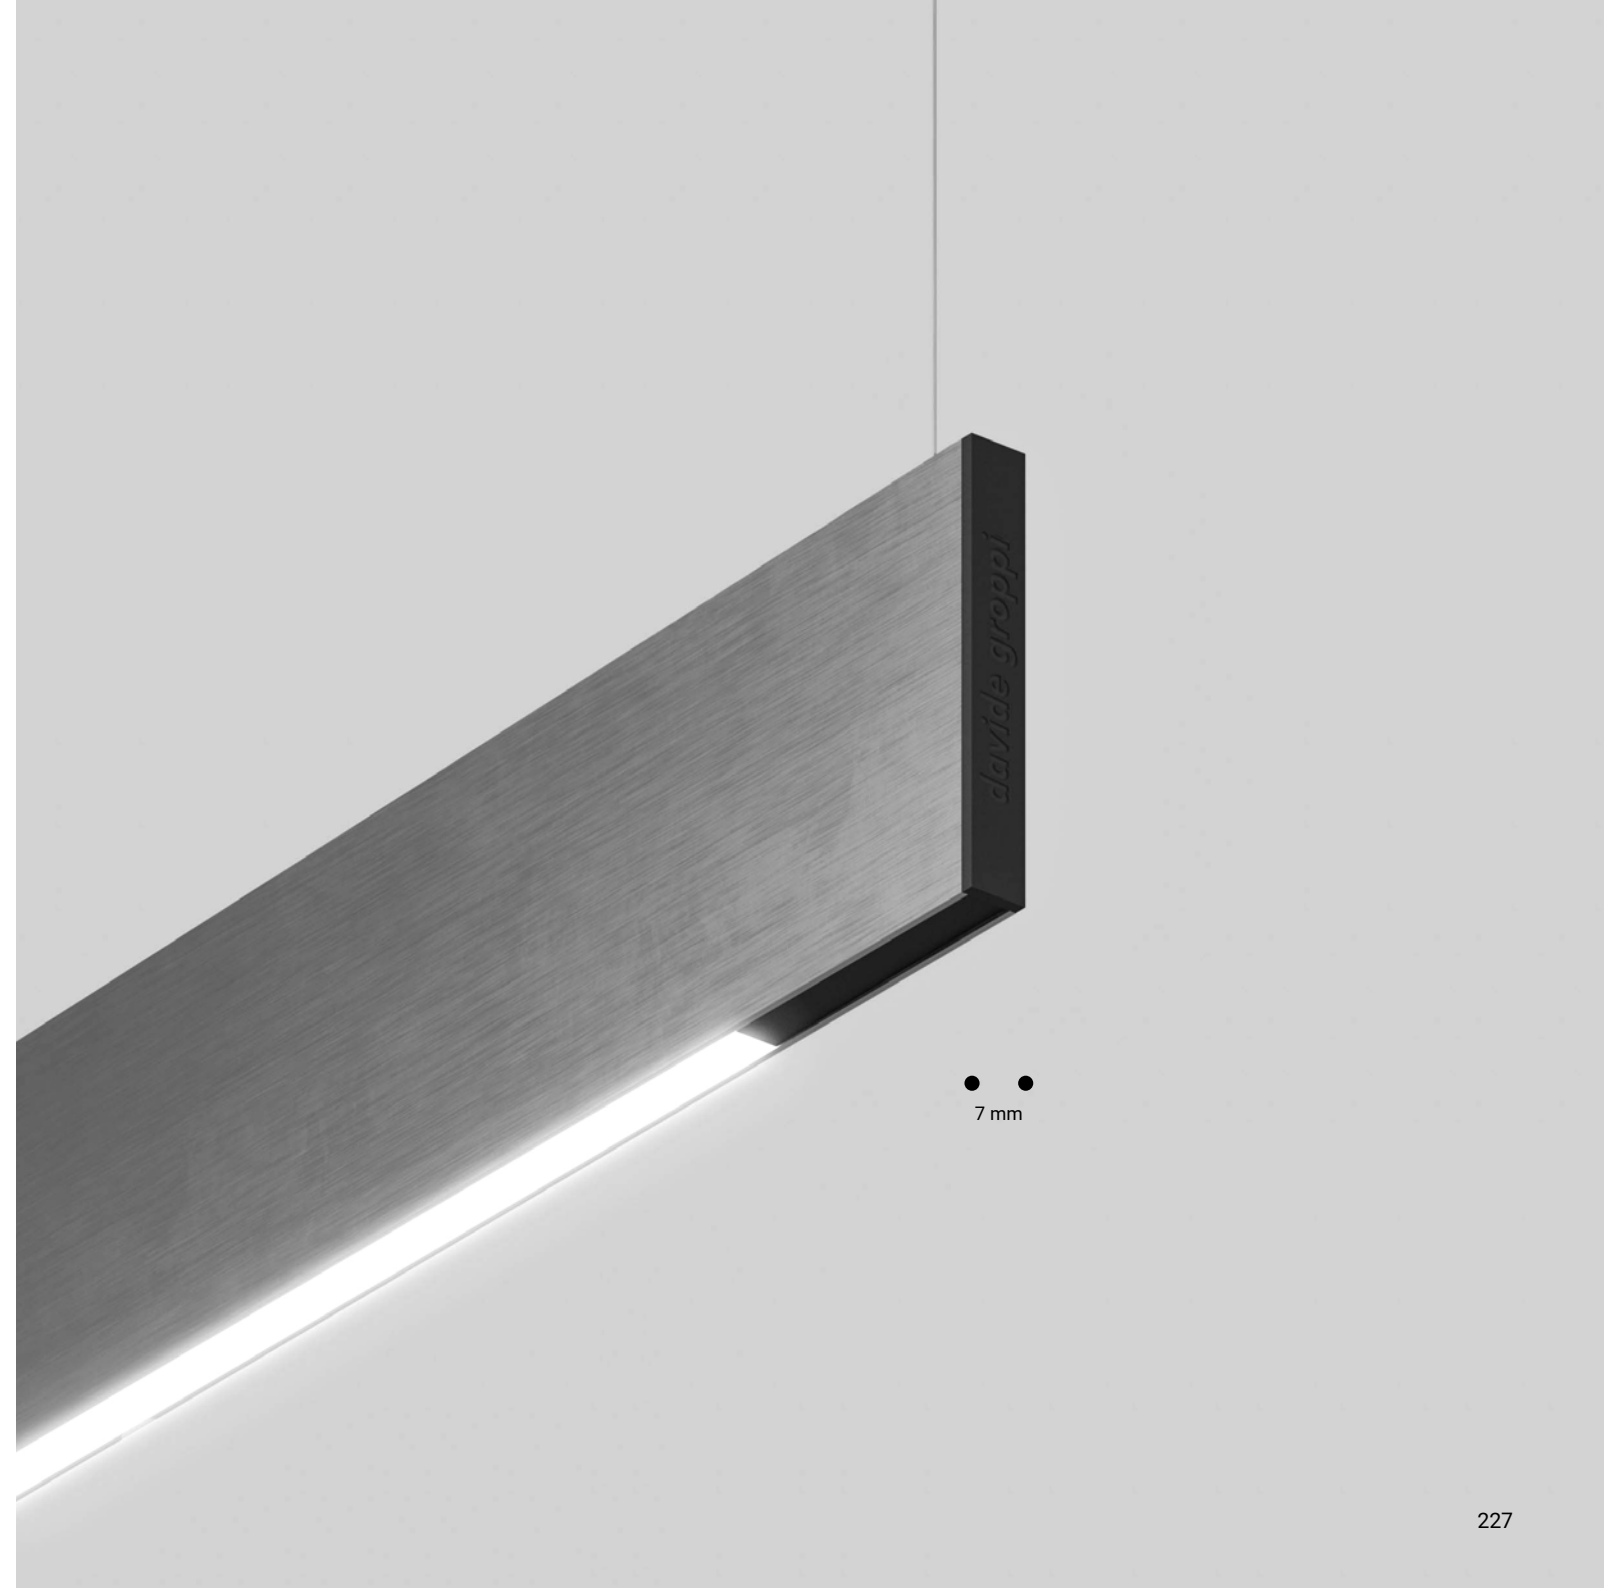

Optional accessories / Accessori opzionali

Suspension kits / Kit di sospensione

Recessed suspension kit for 12,5 mm plasterboard / Kit di sospensione da incasso per cartongesso 12,5 mm				Not included
Matt White	For suspension cables - 1 Piece Plasterboard cut-out Ø 44 mm Minimum space for mounting 70 mm		1X0000300.01.00	
Matt Black	For suspension cables - 1 Piece Plasterboard cut-out Ø 44 mm Minimum space for mounting 70 mm		1X0000400.01.00	
Matt White	For electrical cables - 1 Piece Plasterboard cut-out Ø 44 mm Minimum space for mounting 70 mm	SOTTILE 2 / SOTTILE 2 DE	1X0000300.04.00	
Matt Black	For electrical cables - 1 Piece Plasterboard cut-out Ø 44 mm Minimum space for mounting 70 mm	SOTTILE 2 / SOTTILE 2 DE	1X0000400.04.00	

Ceiling suspension kit / Kit di sospensione da soffitto				Not included
Matt White	For suspension cables - 1 Piece		1X0010300.01.00	
Matt Black	For suspension cables - 1 Piece		1X0010400.01.00	
Matt White	For electrical cables - 1 Piece	SOTTILE 2 / SOTTILE 2 DE	1X0010300.04.00	
Matt Black	For electrical cables - 1 Piece	SOTTILE 2 / SOTTILE 2 DE	1X0010400.04.00	

Wall adapter plate / Piastra di adattamento da parete				Not included
Matt White	For mounting on brick masonry walls		1X0050300.01.00