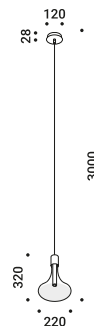

Suspension / Diffuse / Indoor

Material Blown glass - Metal
Finish .03 Matt White .08 Brushed Brass

Note Suspension luminaire. Blown glass diffuser. Matt white rose and white cable for the matt white finish. Matt black rose and black cable for the brushed brass finish. Single rose for more than one lamp on request. CATHODE 2: plasterboard version with magnetic fixing flat rose. CATHODE ENDLESS: luminaire dedicated to ENDLESS system (Max 48V DC - Max 150W - Max 4A). It can be used, on the same circuit, with the ENDLESS models. See page: ENDLESS.

Apparecchio illuminante a sospensione. Diffusore in vetro soffiato. Rosone bianco opaco e cavo bianco per la finitura bianco opaco. Rosone nero opaco e cavo nero per la finitura ottone spazzolato. Rosone unico per più apparecchi su richiesta. CATHODE 2: versione per cartongesso con rosone piano a fissaggio magnetico. CATHODE ENDLESS: apparecchio illuminante dedicato al sistema ENDLESS (Max 48V DC - Max 150W - Max 4A) ed utilizzabile, sullo stesso circuito, con i modelli ENDLESS. Vedi pagina ENDLESS.

CATHODE 1
Ceiling driver version
5,6W
100-240V - 50/60Hz
2700K - 264lm / 3000K - 284lm
CRI >90
Driver integrated
ON/OFF
CE IP20

Matt White - 2700K - ON/OFF	1A2980300.27.00
Matt White - 3000K - ON/OFF	1A2980300.30.00
Brushed Brass - 2700K - ON/OFF	1A2980800.27.00
Brushed Brass - 3000K - ON/OFF	1A2980800.30.00