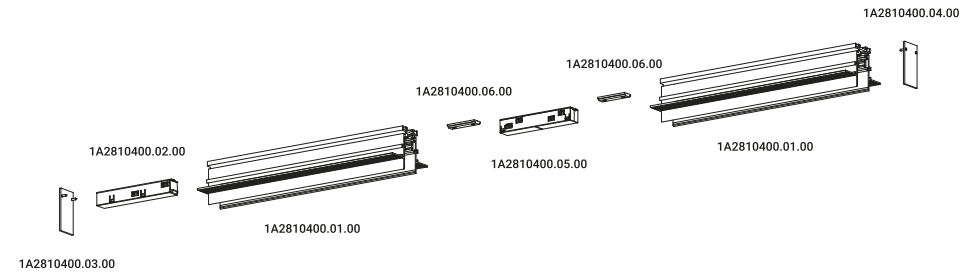

Layout example

Systems / Direct / Indoor

Material Metal - Polycarbonate

Finish .03 Matt White .04 Matt Black

Note Recessed track system operating at 48V DC.

Sistema a binario da incasso funzionante a 48V DC.

Compulsory accessories / Accessori obbligatori

Installation kits / Kit d'installazione

Plasterboard track 12,5 mm / Binario per cartongesso 12,5 mm		Not included
Matt Black	48V DC - Max 15A Length 2000 mm Cut-out 2000x26 mm	1A2810400.01.00

Power connector / Elemento di alimentazione		Not included
Matt Black	Output 48V - Max 15A	1A2810400.02.00

End cap for power connector / Tappo di chiusura per alimentazione		Not included
Matt Black		1A2810400.03.00

End cap / Tappo di chiusura		Not included
Matt Black		1A2810400.04.00