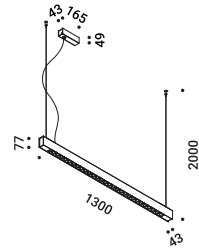

SPY DE
Dual emission
77W
110-240V - 50/60Hz
3000K - Down 4292lm - Up 4360lm
CRI >80
UGR <19
Driver integrated
DALI
CE IP20

Matt White - 3000K - DALI

| 1A2940300.30.01 |

Optional accessories / Accessori opzionali

Suspension kits / Kit di sospensione

Sloped ceiling suspension kit / Kit di sospensione per soffitto inclinato		Not included
	Nickel plated - 1 Piece	1A0510000.00.00

Recessed suspension kit for 12,5 mm plasterboard / Kit di sospensione da incasso per cartongesso 12,5 mm		Not included
Matt White	For suspension cables - 1 Piece Plasterboard cut-out Ø 44 mm Minimum space for mounting 70 mm	1X0000300.03.00
Matt Black	For suspension cables - 1 Piece Plasterboard cut-out Ø 44 mm Minimum space for mounting 70 mm	1X0000400.03.00

Ceiling suspension kit / Kit di sospensione da soffitto		Not included
Matt White	For suspension cables - 1 Piece	1X0010300.03.00
Matt Black	For suspension cables - 1 Piece	1X0010400.03.00

Wall adapter plate / Piastra di adattamento da parete		Not included
Matt White	For mounting on brick masonry walls	1X0050300.01.00