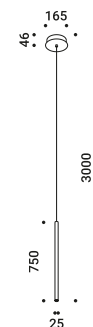

MISS 1
Ceiling driver version
6W
110-240V - 50/60Hz
2700K - 290lm / 3000K - 310lm
CRI >90
Driver integrated
1-10V
CE IP20

Matt White - 2700K - 1-10V	1A2960300.27.03
Matt White - 3000K - 1-10V	1A2960300.30.03
Matt Black - 2700K - 1-10V	1A2960400.27.03
Matt Black - 3000K - 1-10V	1A2960400.30.03
Brushed Brass - 2700K - 1-10V	1A2960800.27.03
Brushed Brass - 3000K - 1-10V	1A2960800.30.03
Total Black - 2700K - 1-10V	1A2962600.27.03
Total Black - 3000K - 1-10V	1A2962600.30.03