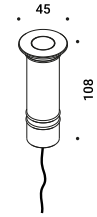

BUIO TRIM - 13°

Transparent filter
6,2W
24V DC
2700K - 239lm / 3000K - 246lm
CRI >90
Beam 13°
UGR <19
Driver not included

Matt Black - 2700K
Matt Black - 3000K

1A5160400.27.20
1A5160400.30.20