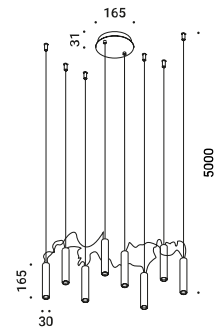

SIMBIOSI

15W
110-240V - 50/60Hz
2700K - 931lm / 3000K - 960lm
CRI >90
Driver integrated
PUSH
CE IP20

Matt White - 2700K - PUSH
Matt White - 3000K - PUSH
Total Black - 2700K - PUSH
Total Black - 3000K - PUSH

1A2870300.27.04
1A2870300.30.04
1A2872600.27.04
1A2872600.30.04

Optional accessories / Accessori opzionali

Suspension kits / Kit di sospensione

Sloped ceiling suspension hook / Gancio di sospensione per soffitto inclinato Not included
Chrome plated - 1 Piece 1A0530000.00.00