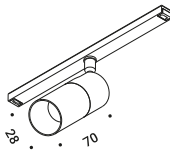

COLIBRÌ 28 - BEAM 15°

4W - 0,14A
48V DC
2700K - 147lm / 3000K - 151lm
CRI >90
Beam 15°
Driver integrated
DALI

CE IP20 E

Matt Black - 2700K - DALI
Matt Black - 3000K - DALI

1A4280400.27.01
1A4280400.30.01