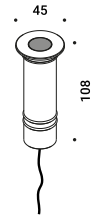

Driver / Alimentatore	Not included
110-240V 24V/25W/IP67/ON/OFF	1Z1120620

BUIO - TRIM

Maurici Ginés / 2023

Recessed / Direct / Outdoor

Material

Finish .04 Matt Black

Note Outdoor luminaire. Available with transparent or black glass. Black cable (1 m). *Apparecchio illuminante da esterno. Disponibile con vetro trasparente o nero. Cavo nero (1 m).*