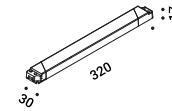

Strip LED - 5 m - IP20		Not included
	Input 24V DC - 63W - IP20 2700K - 6200lm - CRI >94	1A5010000.27.20
	Input 24V DC - 63W - IP20 3000K - 6900lm - CRI >94	1A5010000.30.20

Drivers / Alimentatori

Driver / Alimentatore		Not included
100-240V	24V/80W/IP20/ON/OFF	1Z1120440