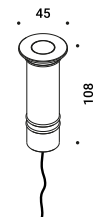

BUIO TRIM - 32°

Transparent filter
6,2W
24V DC
2700K - 279lm / 3000K - 288lm
CRI >90
Beam 32°
UGR <19
Driver not included

Matt Black - 2700K
Matt Black - 3000K

1A5170400.27.20
1A5170400.30.20