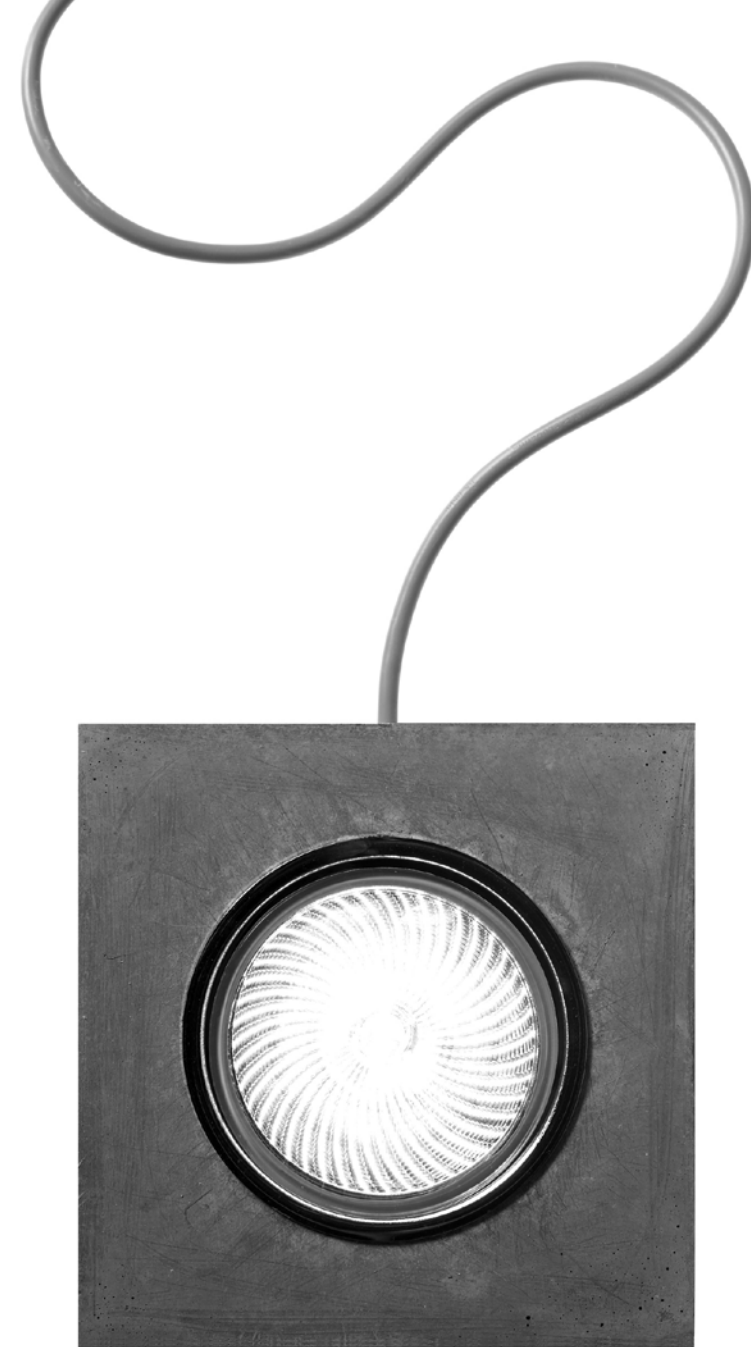

220-240V - 4,9W - 120°
3000K - 550lm - CRI >80
Energy Efficiency E

1Y0330740

A special project, an authentic ready-made.
Obtained from a flexible fishing rod, it is a delicate and elegant sign,
which brings to mind the subtle branches of a willow tree
or bamboo canes floating on a light breeze.
Sampei is an unexpected gift, it is the magic of looking up, using light as a hook,
and being amazed by so much weightlessness.