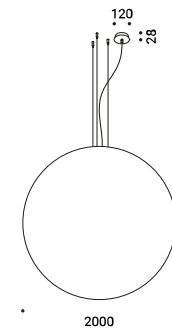

MOON 200
Max 4x25W - E27
100-240V - 50/60Hz
ON/OFF
Bulb not included
Transport excluded
CE IP20

Standard - ON/OFF

|1A2860000.00.00 |