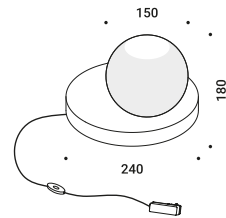

Table / Diffuse / Indoor

Material Glass - Oak wood
Finish .00 Standard

Note Table luminaire. Sanded glass ball. Oak wood base. Dimmer on the cable. *Apparecchio illuminante da tavolo. Sfera in vetro sabbiato. Base in legno di rovere. Dimmer lungo il cavo. Cavo nero.*