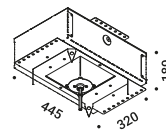

Trapdoor for plasterboard 12,5 mm / Botola per cartongesso 12,5 mm				Not included
Standard	Cut-out 415x415 mm	NULLA	1A3790000.00.00	

Masonry Box / Cassaforma per laterizio				Not included
Standard		NULLA 18	1A2390000.00.00	