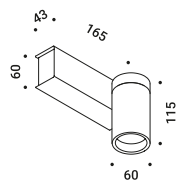

Wall-Ceiling / Direct / Indoor

Material Metal
Finish .03 Matt White .04 Matt Black

Note Wall luminaire. Adjustable in all directions. DOT P DE and DOT P DE 51: *Apparecchio illuminante da parete. Orientabile in tutte le direzioni.* dual emission versions. DOT P ENDLESS and DOT P ENDLESS CASAMBI: *DOT P DE e DOT P DE 51: versioni a doppia emissione. DOT P ENDLESS e DOT P ENDLESS CASAMBI: apparecchi illuminanti dedicati al sistema ENDLESS* (Max 48V DC - Max 150W - Max 4A). They can be used, on the same circuit, with the ENDLESS models. *(Max 48V DC - Max 150W - Max 4A) ed utilizzabili, sullo stesso circuito, con i modelli ENDLESS. Vedi pagina ENDLESS.*
See page: ENDLESS.

DOT P
13W
100-240V - 50/60Hz
2700K / 3000K
CRI >97
Driver integrated
DALI
CE IP20

Matt White - 2700K - DALI
Matt White - 3000K - DALI
Matt Black - 2700K - DALI
Matt Black - 3000K - DALI

1A2340300.27.01
1A2340300.30.01
1A2340400.27.01
1A2340400.30.01