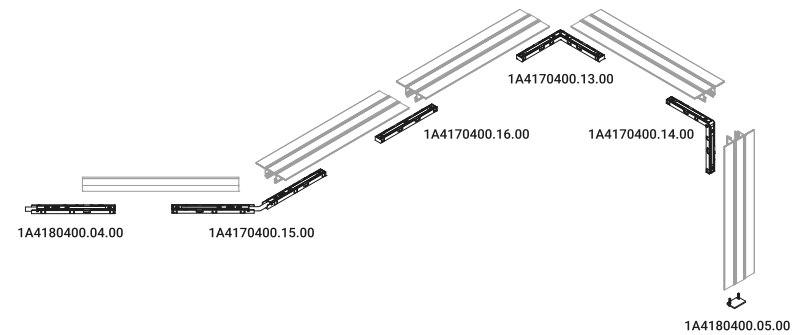

Layout example of recessed version

Systems / Direct / Indoor

Material

Finish .04 Matt Black

Note

Ceiling and wall track system operating at 48V DC. Possibility for the luminaire to be powered by ENDLESS system (Max 48V DC - Max 150W - Max 4A) and to be used, on the same circuit, with the ENDLESS models. See page: ENDLESS.

Sistema a binario da soffitto e parete funzionante a 48V DC. Alimentabile anche con il sistema ENDLESS (Max 48V DC - Max 150W - Max 4A) ed utilizzabile, sullo stesso circuito, con i modelli ENDLESS. Vedi pagina ENDLESS.

Compulsory accessories / Accessori obbligatori

Installation kits for wall and ceiling track / Kit d'installazione per binario da parete e soffitto

Wall and ceiling track - 1 m / Binario da parete e soffitto - 1 m		Not included
Matt White	1A4170300.01.00	
Matt Black	1A4170400.01.00	

Wall and ceiling track - 2 m / Binario da parete e soffitto - 2 m		Not included
Matt White	1A4170300.02.00	
Matt Black	1A4170400.02.00	

Wall and ceiling track - 3 m / Binario da parete e soffitto - 3 m		Not included
Matt White	1A4170300.03.00	
Matt Black	1A4170400.03.00	

Power connector / Elemento di alimentazione		Not included
Matt White	1A4170300.04.00	
Matt Black	1A4170400.04.00	

End cap / Tappo di chiusura		Not included
Matt White	1A4170300.07.00	
Matt Black	1A4170400.07.00