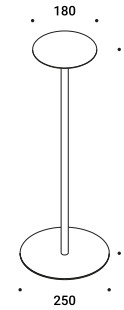

Optional accessories / Accessori opzionali

Other accessories / Altri accessori

USB to USB-C cable / Cavo da USB a USB-C

Included

Matt Black Length 1 m
 1Z0000132

Table / Tavolino

Not included

Matt White 1A4020300.00.00
 Matt Black 1A4020400.00.00