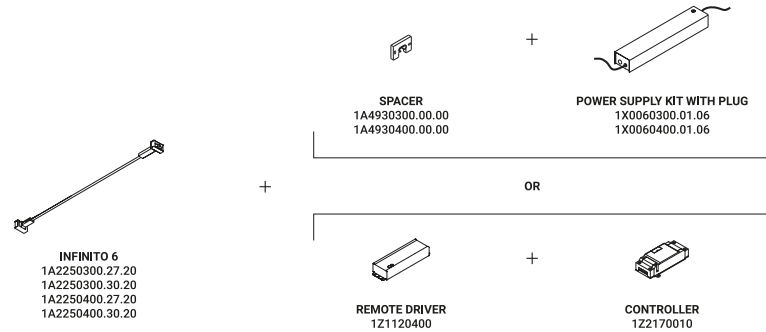

How to order - INFINITO 6