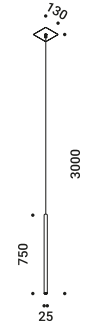

MISS 2

Remote driver version
4W
Max 350mA DC
2700K - 290lm / 3000K - 310lm
CRI >90
Driver not included
CE IP20

Matt White - 2700K
Matt White - 3000K
Matt Black - 2700K
Matt Black - 3000K
Brushed Brass - 2700K
Brushed Brass - 3000K
Total Black - 2700K
Total Black - 3000K

1A2970300.27.20
1A2970300.30.20
1A2970400.27.20
1A2970400.30.20
1A2970800.27.20
1A2970800.30.20
1A2972600.27.20
1A2972600.30.20