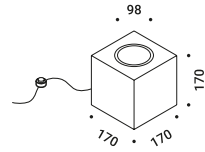

Q

Alberto Zattin / 2000

Floor / Direct / Indoor

Material Cement - Metal
Finish .00 Standard

Note Floor luminaire. Concrete body. Orange cable.

Apparecchio illuminante da terra. Corpo in cemento. Cavo arancione.