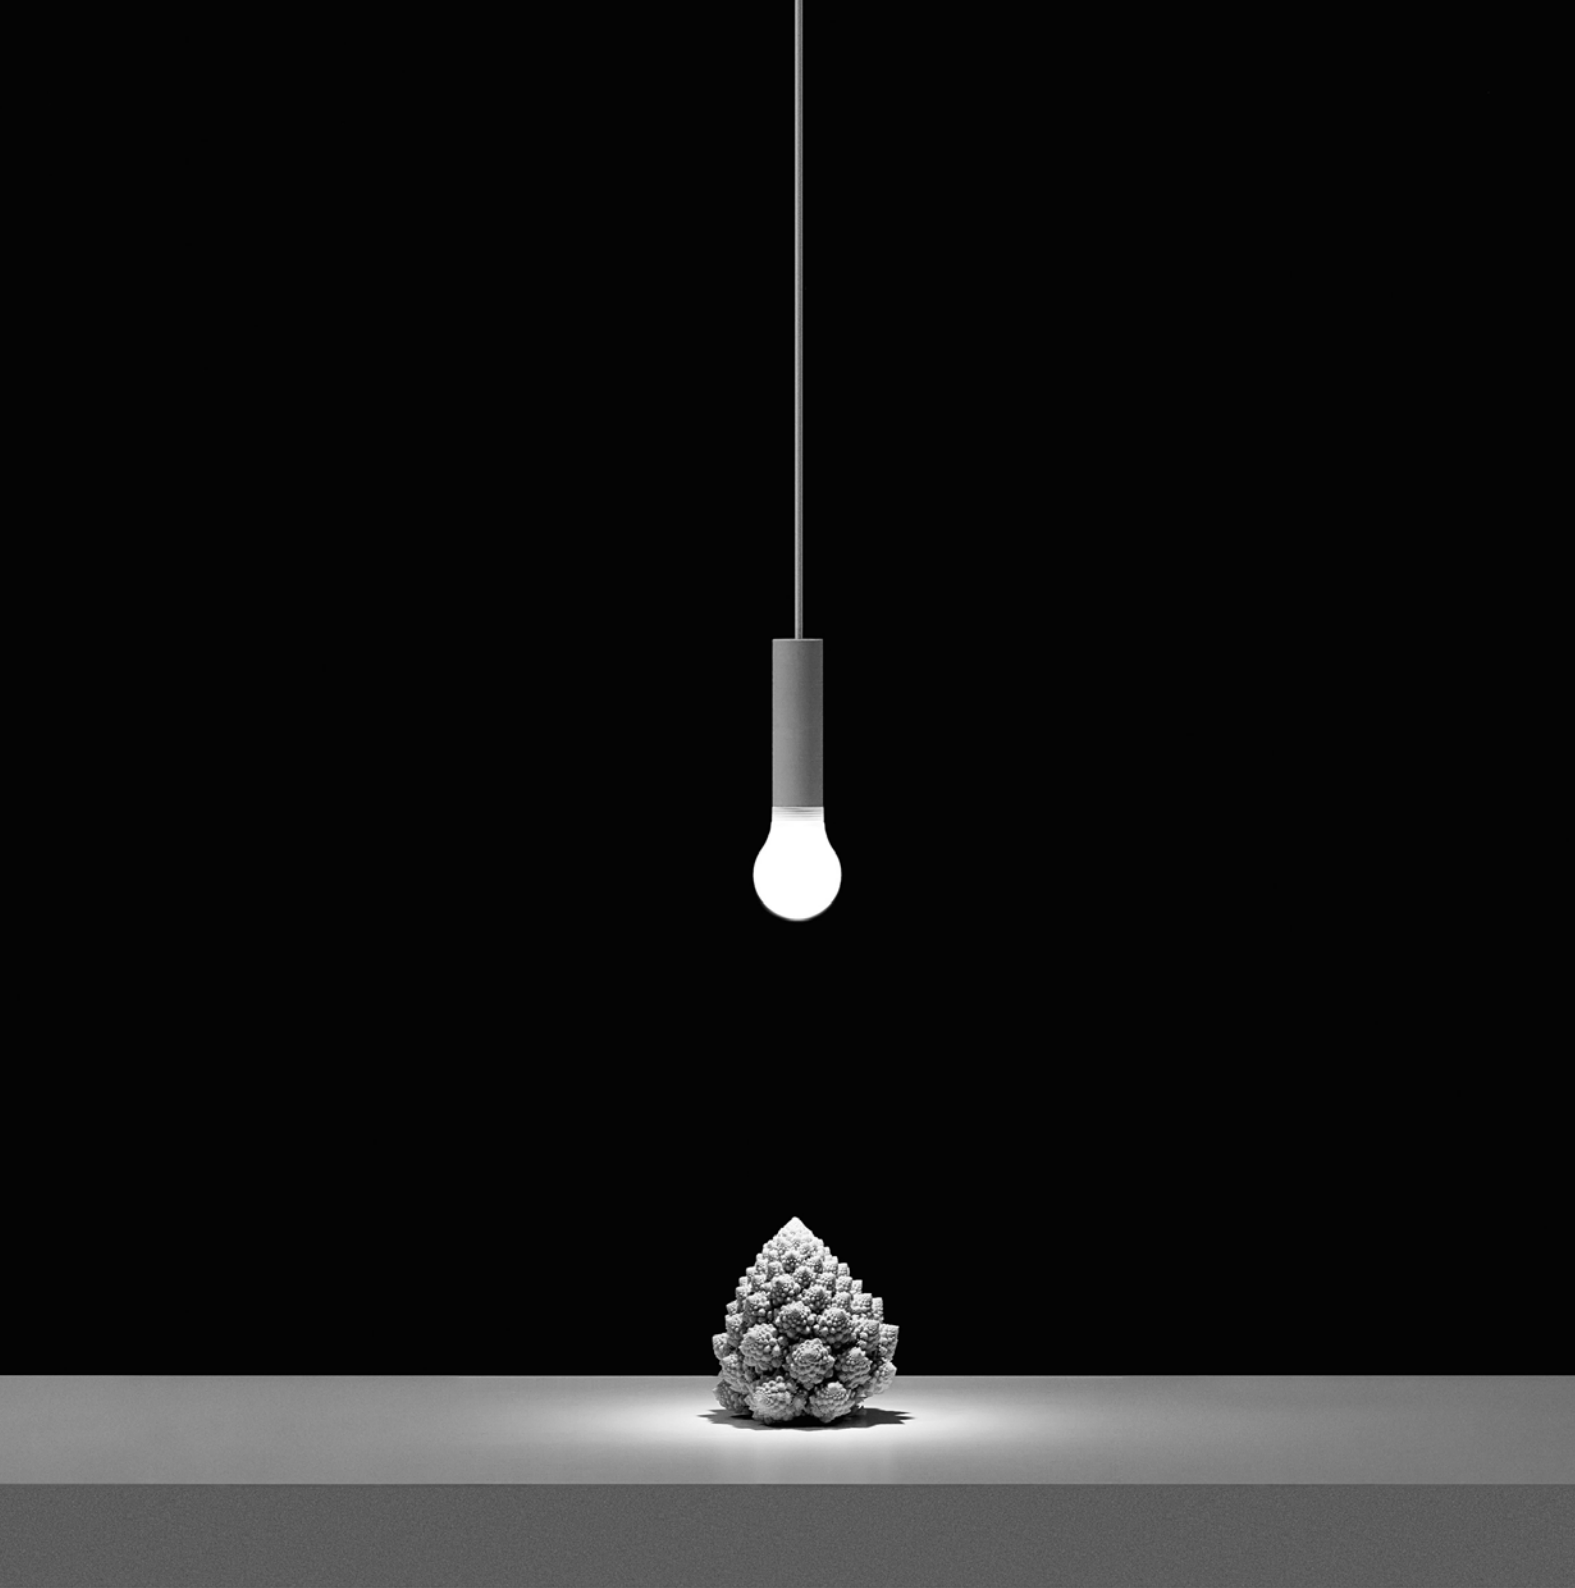

Not included

Nickel plated - 1 Piece

1A0510000.00.00

LED IS MORE

Daide Groppi / 2011

A tribute to Mies van der Rohe and his Less is More.
The project represents a light icon in a LED key,
with a peculiar attention to energy savings and the quality of light.