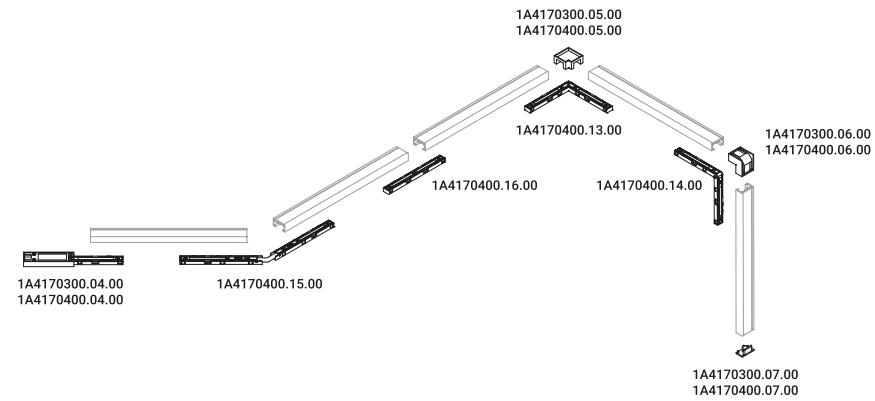

Layout example of wall and ceiling version