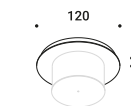

Optional accessories / Accessori opzionali

Suspension kits / Kit di sospensione