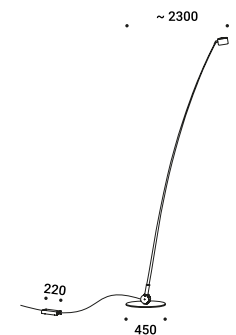

SAMPEI 440
Max 21W
220-240V - 50/60Hz
2700K - 1832lm / 3000K - 1915lm
CRI >90
Driver integrated
Dimmer on board
CE IP20

Matt White - 2700K - Dimmer on board
Matt White - 3000K - Dimmer on board
Matt Black - 2700K - Dimmer on board
Matt Black - 3000K - Dimmer on board

1A3760300.27.06
1A3760300.30.06
1A3760400.27.06
1A3760400.30.06