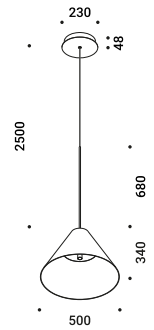

Suspension / Direct-Indirect / Indoor

Material Metal
Finish .03 Matt White

Note Suspension luminaire. Matt white rose. Dual emission and on/off. *Apparecchio illuminante a sospensione. Rosone bianco opaco. Doppia emissione ed accensione. Cavo bianco. SOTTOSOPRA 2: versione con solo il cavo di alimentazione e senza rosone.*

SOTTOSOPRA 1

Ceiling driver version
24W
240V - 50/60Hz
2700K - Down 228lm - Up 1827lm /
3000K - Down 245lm - Up 1876lm
CRI >90
UGR <19
Driver integrated
TRIAC/IGBT
CE IP20

Matt White - 2700K - TRIAC/IGBT | 1A4540300.27.02
Matt White - 3000K - TRIAC/IGBT | 1A4540300.30.02