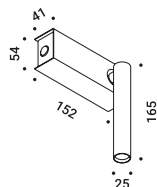

MIRA SWITCH
8W
110-240V - 50/60Hz
2700K - 327lm / 3000K - 352lm
CRI >90
Driver integrated
ON/OFF
CE IP20

Matt White - 2700K - ON/OFF
Matt White - 3000K - ON/OFF
Matt Black - 2700K - ON/OFF
Matt Black - 3000K - ON/OFF

1A2280300.27.00
1A2280300.30.00
1A2280400.27.00
1A2280400.30.00