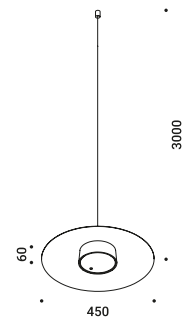

Suspension / Direct / Wireless

Material Metal - Methacrylate
Finish .03 Matt White

Note Chargeable suspension luminaire. Magnetic fixing LED module. *Apparecchio illuminante a sospensione a batteria ricaricabile. Matt white rose. AISI 304 stainless steel suspension cable. Modulo LED con fissaggio magnetico. Rosone bianco opaco. Battery life: 8 hours. Cavo di sospensione in inox AISI 304. Autonomia della batteria: 8 ore.*