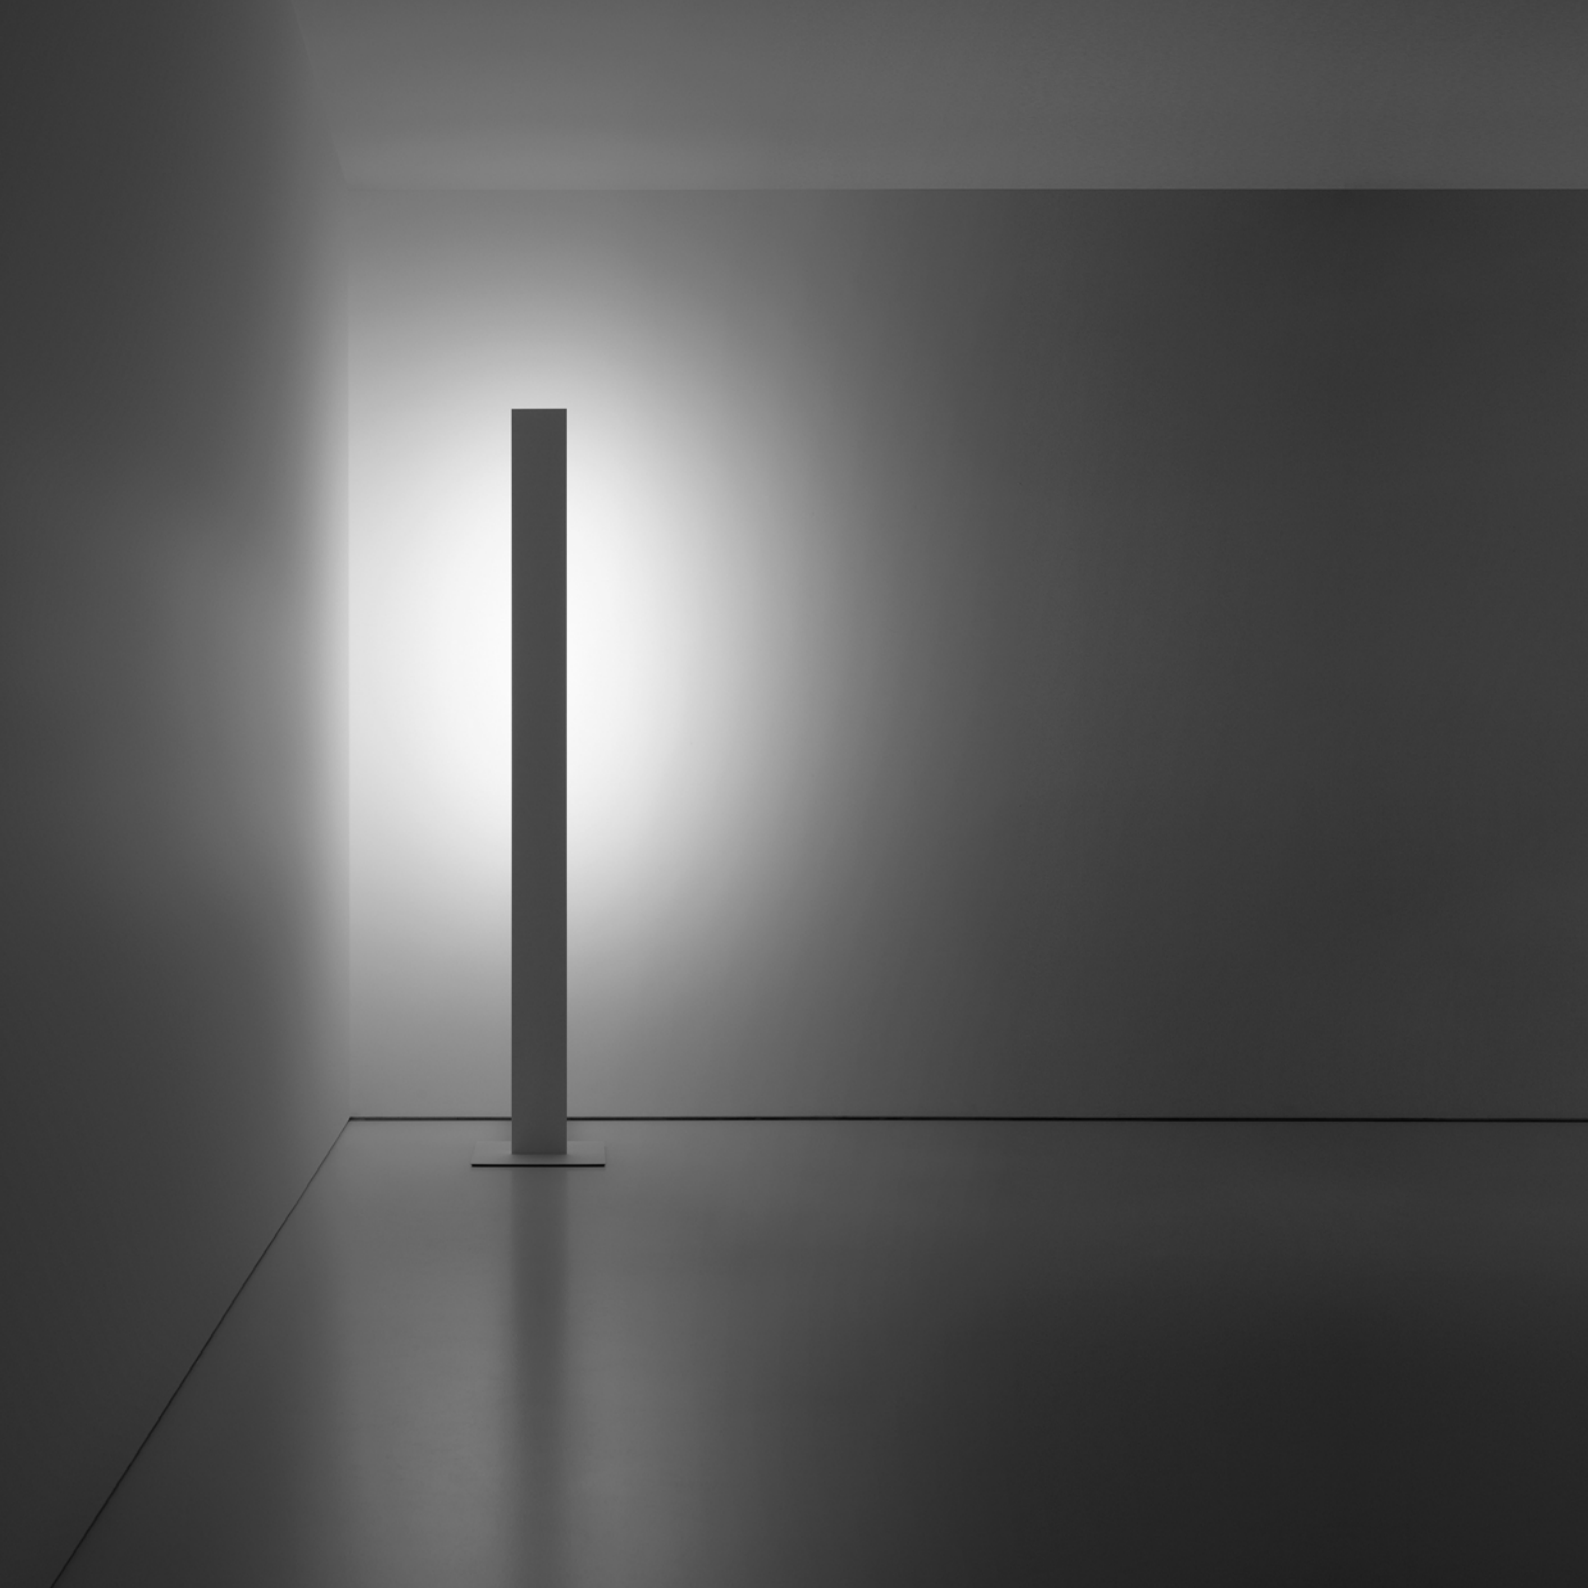

MOVIE

Omar Carraglia / 2005

To "play" with the light.
A RGBW system lets you create all the light of the world.
To feel the light and to live it in all its spectrum.

Per giocare con i colori della luce.
Un sistema RGBW permette di creare tutta la luce del mondo.
Per sentire la luce e viverla in tutto il suo spettro.