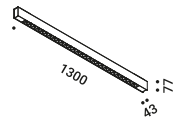

SPY PL

/ 2022

Ceiling / Direct / Indoor

Material Metal - Polycarbonate
Finish .03 Matt White

Note Ceiling luminaire.

Apparecchio illuminante da soffitto.

SPY PL

39W
110-240V - 50/60Hz
3000K - 4292lm
CRI >80
UGR <19
Driver integrated
DALI
CE IP20

Matt White - 3000K - DALI

| 1A2930300.30.01 |