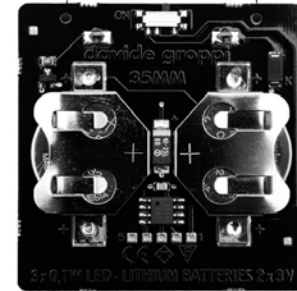

35MM
0,3W
ON/OFF
Batteries 2xCR2032 included
CE IP20

Standard - ON/OFF

|1A2640000.00.00 |

BUGIA

Daide Groppi / 2018

A lightweight and soft light.
A lamp designed to enjoy wonderful diffuse light but without an electrical cable.