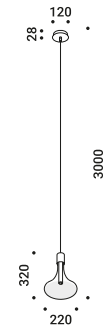

CATHODE ENDLESS

ENDLESS version only
5,5W - 0,14A
48V DC
2700K - 264lm / 3000K - 284lm
CRI >90
Driver not included
See page ENDLESS
CE IP20 TE

Matt White - 2700K
Matt White - 3000K
Brushed Brass - 2700K
Brushed Brass - 3000K

1A2980300.27.40
1A2980300.30.40
1A2980800.27.40
1A2980800.30.40

Compulsory accessories / Accessori obbligatori

Drivers / Alimentatori

Driver / Alimentatore				Not included
220-240V(100-127V)	350mA/17W(15W)/IP20/DALI	CATHODE 2	1Z0241180.350	

Driver / Alimentatore				Not included
220-240V(100-127V)	350mA/18W(15W)/IP20/PUSH - 1-10V	CATHODE 2	1Z0240870.350	

Driver / Alimentatore				Not included
220-240V	350mA/17W/IP20/TRIAC/IGBT	CATHODE 2	1Z0240850.350	

Optional accessories / Accessori opzionali

Suspension kits / Kit di sospensione

Decentralization kit / Kit decentratore			Not included
	CATHODE 1	1A0360000.00.00	

Kit ceiling rose and decentralizer / Kit rosone e decentratore				Not included
Matt White	White cable 3 m included	CATHODE 1	1A0770300.00.00	
Matt Black	Black cable 3 m included	CATHODE 1	1A0770400.00.00