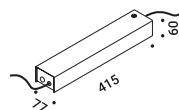

Compulsory accessories / Accessori obbligatori

Drivers for ENDLESS ON/OFF system and CASAMBI / Alimentatori per ENDLESS ON/OFF e CASAMBI

Driver with plug / Alimentatore con spina		Not included
Matt White	Input 100-240V - 50/60Hz Output 48V - 60W - Max 1,25A IP20 - ON/OFF	1A1330300.00.00
Matt Black	Input 100-240V - 50/60Hz Output 48V - 60W - Max 1,25A IP20 - ON/OFF	1A1330400.00.00