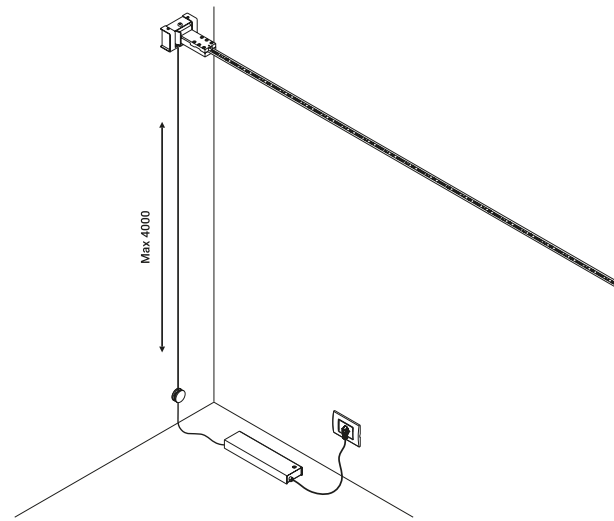

Example of installation with driver with plug