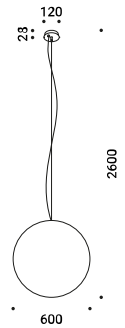

Suspension / Diffuse / Indoor

Material Japanese paper - PE
Finish .00 Standard

Note Suspension luminaire. PE and Japanese paper shade. Matt white rose. AISI 304 stainless steel suspension cable. White cable. Compulsory moisture barrier bag packaging for air and sea shipping. MOON 60 DE: version with dual emission and on/off. Transparent cable. For air and sea shipping: moisture barrier bag packaging compulsory for all models and wooden crate specifically compulsory for MOON 120 and MOON 200 models.

Apparecchio illuminante a sospensione. Paralume in PE e carta giapponese. Rosone bianco opaco. Cavo di sospensione in inox AISI 304. Cavo bianco. MOON 60 DE: versione a doppia emissione ed accensione. Cavo trasparente.
Per spedizioni aerea e via nave: sacco barriera obbligatorio per tutti i modelli e cassa in legno obbligatoria per modelli MOON 120 e MOON 200.

MOON 60
Max 15W - E27
100-240V - 50/60Hz
ON/OFF
Bulb not included
CE IP20

Standard - ON/OFF

|1A2820000.00.00 |