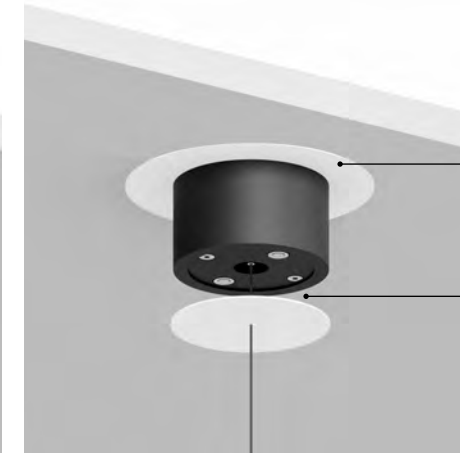

SUSPENSION KITS / KIT DI SOSPENSIONE

Ceiling suspension kit / Kit di sospensione da soffitto

Back plate for masonry ceilings
Back plate per soffitti in muratura

Magnetic fixing
Fissaggio magnetico

Version	Use	Product reference	Finish	Code		
Ceiling suspension kit.01	For suspension cables	REFLEX S 1	Matt White	1X0010300.01.00		
		REFLEX S 2				
		SHANGHAI 1				
		SHANGHAI 2				
		SOTTILE 1				
Ceiling suspension kit.02	For electrical cables	SOTTILE 1 DE	Matt Black	1X0010400.01.00		
		SOTTILE 2				
		SOTTILE 2 DE				
		MAGIA			Matt White	1X0010300.02.00
		MAGIA			Matt Black	1X0010400.02.00
Ceiling suspension kit.03	For suspension cables	MASAI 1	Matt White	1X0010300.03.00		
		MASAI 2				
		SPY DE			Matt Black	1X0010400.03.00
Ceiling suspension kit.04	For electrical cables	ASINTOTO	Matt White	1X0010300.04.00		
		REFLEX S 2				
		SHANGHAI 2			Matt Black	1X0010400.04.00
Back plate	For masonry ceilings	SOTTILE 2	Matt White	1X0050300.01.00		
		SOTTILE 2 DE