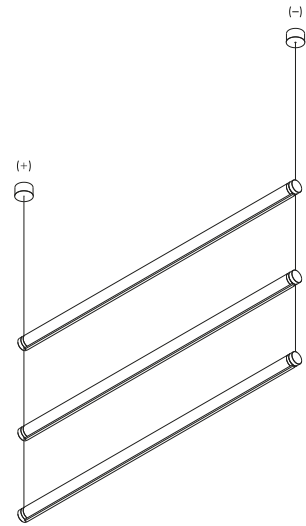

Example of multiple installation | Max 3 modules for cable