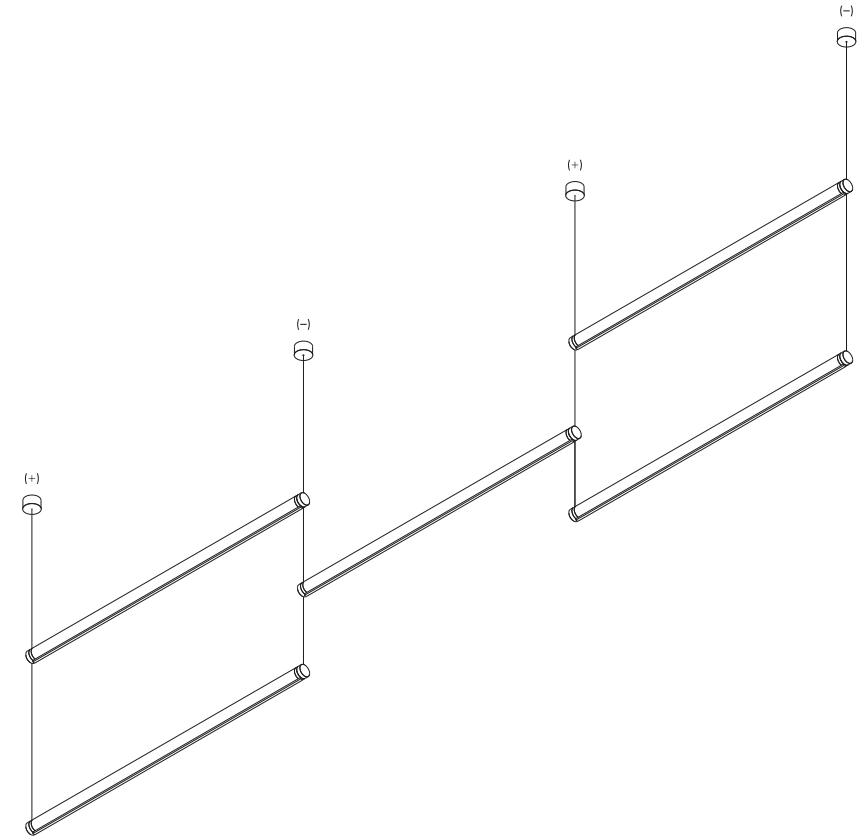

Example of multiple installation with recessed suspension kit

Example of multiple installation | Max 3 modules for cable