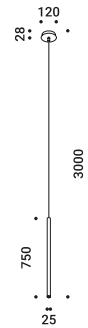

MISS ENDLESS

Endless version only
5,5W - 0,14A
48V DC - 50/60Hz
2700K - 290lm / 3000K - 310lm
CRI >90
Driver not included
See page ENDLESS
CE IP20 TE

Matt White - 2700K
Matt White - 3000K
Matt Black - 2700K
Matt Black - 3000K
Brushed Brass - 2700K
Brushed Brass - 3000K
Total Black - 2700K
Total Black - 3000K

1A2960300.27.40
1A2960300.30.40
1A2960400.27.40
1A2960400.30.40
1A2960800.27.40
1A2960800.30.40
1A2962600.27.40
1A2962600.30.40