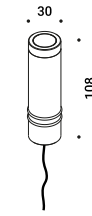

BUIO ELLIPTICAL

Transparent filter
6,2W
24V DC
2700K - 263lm / 3000K - 271lm
CRI >90
UGR <19
Driver not included

Matt Black - 2700K
Matt Black - 3000K

1A5110400.27.20
1A5110400.30.20