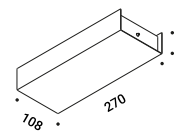

Compulsory accessories / Accessori obbligatori

Drivers / Alimentatori

Ceiling driver / Driver da soffitto			Not included
Matt White	Input 220-240V - 50/60Hz Output 24V - 21W - IP20 DALI - PUSH - 1-10V - TRIAC	Max 1 module	1A4780300.00.05