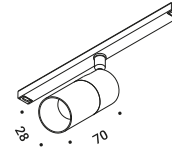

COLIBRÌ 28 - BEAM 25°

5W - 0,14A
48V DC
2700K - 250lm / 3000K - 258lm
CRI >90
Beam 25°
Driver integrated
DALI

CE IP20 E

Matt Black - 2700K - DALI
Matt Black - 3000K - DALI

1A4290400.27.01
1A4290400.30.01