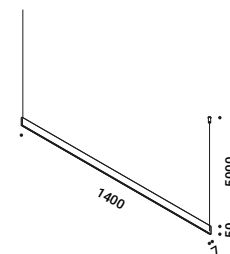

SOTTILE 2 DE

Remote driver version - Dual emission
2x19W
24V DC
2700K - Up 1692lm - Down 1692lm /
3000K - Up 1855lm - Down 1855lm
CRI >90
Driver not included

CE IP20 E

Brushed Bronze - 2700K	1A4642900.27.20
Brushed Bronze - 3000K	1A4642900.30.20
Brushed Black - 2700K	1A4643600.27.20
Brushed Black - 3000K	1A4643600.30.20

Compulsory accessories / Accessori obbligatori

Drivers / Alimentatori

Driver / Alimentatore	Not included	
100-240V	24V/50W/IP20/ON/OFF	SOTTILE 2 / SOTTILE 2 DE 1Z1120490

Controller	Not included	
	DALI - PUSH - 0/1-10V - TRIAC - IP20	SOTTILE 2 / SOTTILE 2 DE 1Z2170010