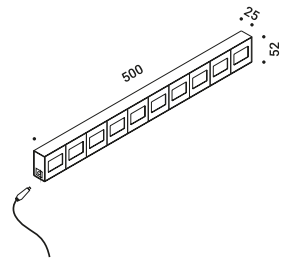

FILM

Alessandra Dallagiovanna - Davide Groppi / 2010

Objects-Wall / Diffuse / Indoor

Material Metal - Polycarbonate
Finish .00 Standard

Note Modular wall luminaire. Matt black support. Customised images not included. Module connector included. Black cable. *Apparecchio illuminante da parete componibile. Supporto nero opaco. Immagini personalizzabili non incluse. Connettore moduli incluso. Cavo nero.*

FILM
3W
5V DC
Driver not included
ON/OFF
CE IP20

Standard - ON/OFF

| 1A3410000.00.00 |

Compulsory accessories / Accessori obbligatori

Drivers / Alimentatori

Driver with plug / Alimentatore con spina		Not included
Matt Black	Input 110-240V - 50/60Hz Output 5V DC - 15W - IP40	1Z1470180

Driver / Alimentatore		Not included
100-240V	5V/17,5W/IP20/ON/OFF	1Z1120180