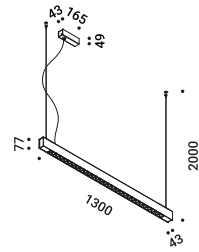

Suspension / Direct / Indoor

Material Metal - Polycarbonate
Finish .03 Matt White

Note Suspension luminaire. Matt white rose. AISI 304 stainless steel suspension cables. White cable. SPY DE: version with dual emission and on/off. Transparent cable. *Apparecchio illuminante a sospensione. Rosone bianco opaco. Cavi di sospensione in inox AISI 304. Cavo bianco. SPY DE: versione a doppia emissione ed accensione. Cavo trasparente.*

SPY
39W
110-240V - 50/60Hz
3000K - 4292lm
CRI >80
UGR <19
Driver integrated
DALI
CE IP20

Matt White - 3000K - DALI

| 1A2910300.30.01 |