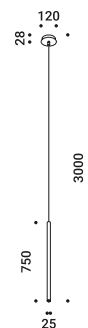

Suspension / Direct / Indoor

Material	Metal			
Finish	.03 Matt White	.04 Matt Black	.08 Brushed Brass	.26 Total Black
Note	Suspension luminaire. Matt white rose and white cable for the matt white and matt black finish. Matt black rose and black cable for the total black and brushed brass finish. Single rose for more than one lamp on request. MISS 2: plasterboard version with magnetic fixing flat rose. MISS ENDLESS: luminaire dedicated to ENDLESS system (Max 48V DC - Max 150W - Max 4A). It can be used, on the same circuit, with the ENDLESS models. See page: ENDLESS.			

Apparecchio illuminante a sospensione. Rosone bianco opaco e cavo bianco per la finitura bianco opaco e nero opaco. Rosone nero opaco e cavo nero per la finitura total black e ottone spazzolato. Rosone unico per più apparecchi su richiesta. MISS 2: versione per cartongesso con rosone piano a fissaggio magnetico. MISS ENDLESS: apparecchio illuminante dedicato al sistema ENDLESS (Max 48V DC - Max 150W - Max 4A) ed utilizzabile, sullo stesso circuito, con i modelli ENDLESS. Vedi pagina ENDLESS.

MISS 1
Ceiling driver version
5,6W
100-240V - 50/60Hz
2700K - 290lm / 3000K - 310lm
CRI >90
Driver integrated
ON/OFF
CE IP20

Matt White - 2700K - ON/OFF	1A2960300.27.00
Matt White - 3000K - ON/OFF	1A2960300.30.00
Matt Black - 2700K - ON/OFF	1A2960400.27.00
Matt Black - 3000K - ON/OFF	1A2960400.30.00
Brushed Brass - 2700K - ON/OFF	1A2960800.27.00
Brushed Brass - 3000K - ON/OFF	1A2960800.30.00
Total Black - 2700K - ON/OFF	1A2962600.27.00
Total Black - 3000K - ON/OFF	1A2962600.30.00