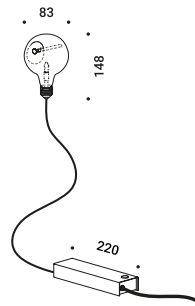

EDISON'S NIGHTMARE

Harry Thaler / 2014

Wall / Diffuse / Indoor

Material Blown glass - Metal
Finish .00 Standard

Note Wall luminaire. Blown glass diffuser. Dimmer on the cable. Transparent cable. *Apparecchio illuminante da parete. Diffusore in vetro soffiato. Dimmer lungo il cavo. Cavo trasparente.*

EDISON'S NIGHTMARE

Max 10W - G4 - 12V
100-240V - 50/60Hz
Driver integrated
Dimmer on board
Bulb included
CE IP20

Standard - Dimmer on board

| 1A3380000.00.06 |