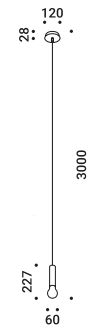

LED IS MORE

Davide Groppi / 2011

Suspension / Diffuse / Indoor

Material Metal - Methacrylate
Finish .03 Matt White

Note Suspension luminaire. Sanded methacrylate diffuser. Matt white rose. *Apparecchio illuminante a sospensione. Diffusore in metacrilato sabbato. Rosone bianco opaco. Cavo bianco. Rosone unico per più apparecchi su richiesta.*
White cable. Single rose for more than one lamp on request.