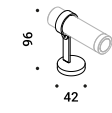

Ceiling rose / Rosone		Not included
Matt Black	Brushed INOX	1A4441000.00.00

Earth spike / Picchetto		Not included
Stainless Steel	Brushed INOX	1A4451000.00.00

Tree strap / Cinghia per albero		Not included
Standard	Length 1 m	1A4590000.00.00