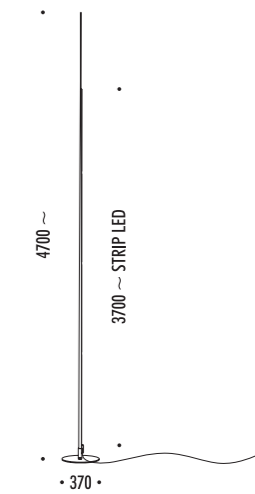

DESIGN DAVIDE GROPPPI - GIORGIO RAVA - 2020
LAMPADA DA ESTERNO - FIBRA DI VETRO - METALLO
OUTDOOR LAMP - FIBERGLASS - METAL
US VERSION AVAILABLE

CE IP 65

ORIGINE OUTDOOR