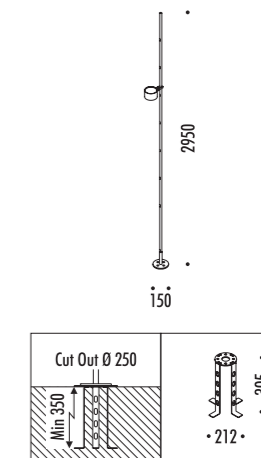

CE IP 65

173900	STANDARD - 3000K	MAX 700 mA DC - 8,4 W LED - 639 lm - CRI > 90
173900-27	STANDARD - 2700K	CAVO NERO 7 m - KIT INSTALLAZIONE OPZIONALE NON INCLUSO
		DIMENSIONI TAGLIO Ø 250 mm
		SPAZIO MINIMO PER INCASSO 350 mm
		ORIENTABILE
		DRIVER LED INCLUSO (700 mA DC) INPUT 220-240 V - 50/60 Hz - IP67 - NON DIMMERABILE
		BLACK CABLE 7 m - OPTIONAL INSTALLATION KIT NOT INCLUDED
		CUT-OUT Ø 250 mm
		MINIMUM SPACE FOR MOUNTING 350 mm
		ADJUSTABLE
		INCLUDES LED DRIVER (700 mA DC) INPUT 220-240 V - 50/60 Hz - IP67 - NOT DIMMABLE

KIT INSTALLAZIONE OPZIONALI / OPTIONAL INSTALLATION KITS

177300	STANDARD	TIRAFONDO INSTALLAZIONE / INSTALLATION ANCHORING BOLT

ACCESSORI OPZIONALI / OPTIONAL ACCESSORIES

185104	NERO OPACO / MATT BLACK - 3000K	TESTA LED SUPPLEMENTARE / ADDITIONAL LED HEAD
185104-27	NERO OPACO / MATT BLACK - 2700K	MAX 700 mA DC - 8,4 W LED - 639 lm - CRI > 90
		KIT INSTALLAZIONE OBBLIGATORIO NON INCLUSO / COMPULSORY INSTALLATION KIT NOT INCLUDED

KIT INSTALLAZIONE OBBLIGATORIO PER TESTA LED SUPPLEMENTARE / COMPULSORY INSTALLATION KIT FOR ADDITIONAL LED HEAD

51490060	STANDARD	DRIVER LED
		INPUT 220-240 V - 50/60 Hz - OUTPUT 700 mA DC - 14 W - IP67
		NON DIMMERABILE - NOT DIMMABLE