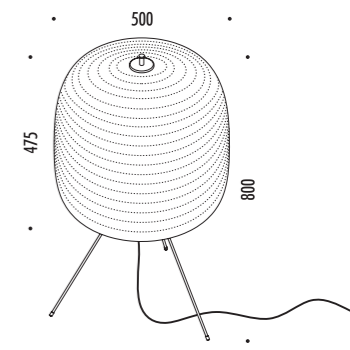

DESIGN DAVIDE GROPPI - PAOLA LENTI - 2013
LAMPADA DA ESTERNO - METALLO - PBT - POLICARBONATO
OUTDOOR LAMP - METAL - PBT - POLYCARBONATE

SHOJI OUTDOOR

CE IP 65