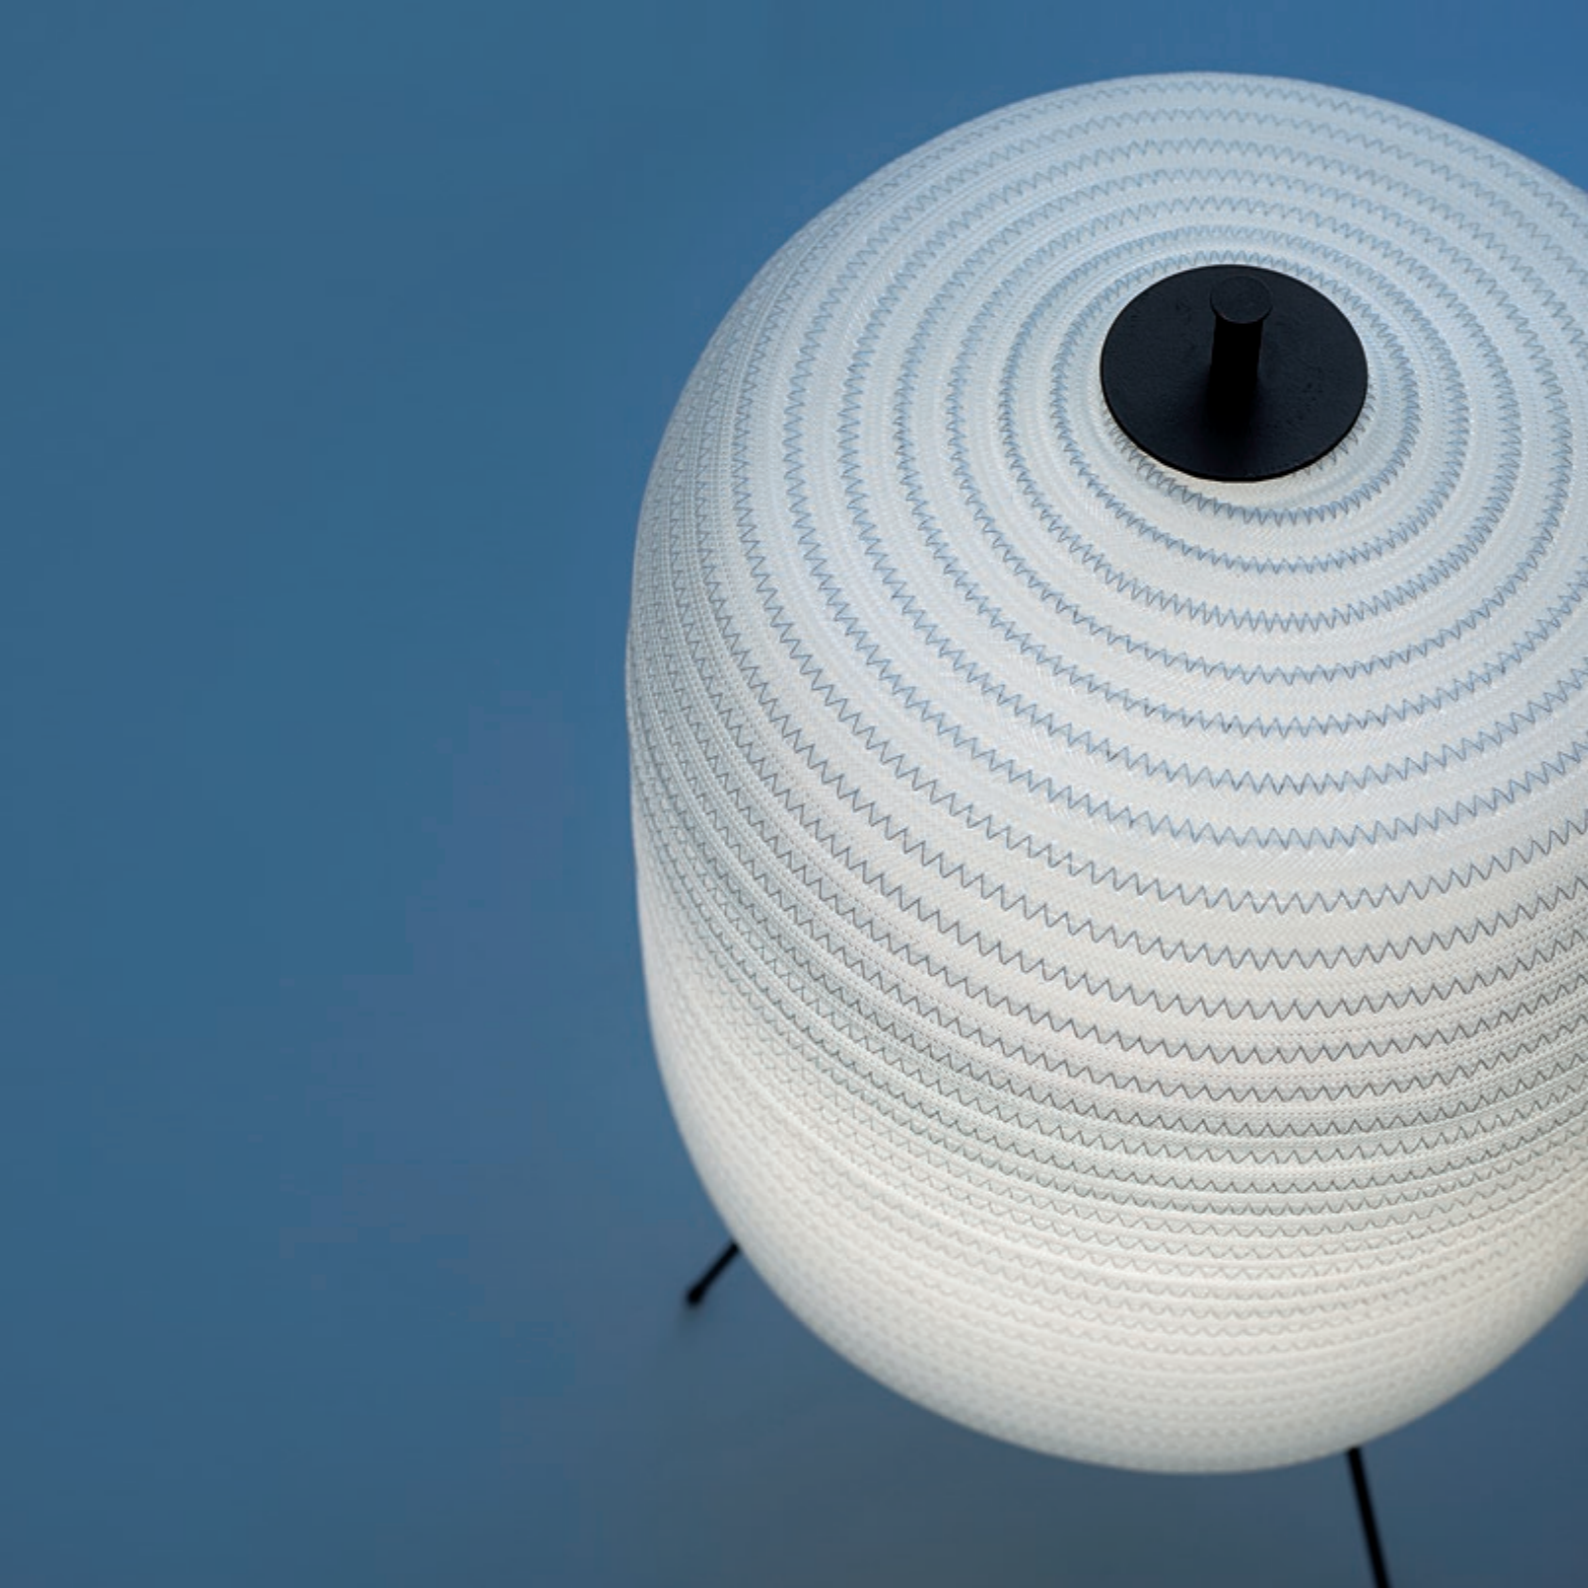

A dark-colored SUV is parked on a gravel path in a wooded area at dusk. A modern, cylindrical outdoor lamp on a thin pole stands to the left of the vehicle, casting a warm glow on the surrounding foliage and the gravel. The background is filled with dense trees and bushes under a twilight sky. The text 'davide groppi' and 'LUCE FUORI' is overlaid on the right side of the image.

DESIGN DAVIDE GROPPPI - GIORGIO RAVA - 2020
 LAMPADA DA ESTERNO - FIBRA DI VETRO - METALLO
 OUTDOOR LAMP - FIBERGLASS - METAL
 US VERSION AVAILABLE

CE  IP 65

ORIGINE OUTDOOR

1A08904	NERO OPACO / MATT BLACK	24 V DC - 40 W LED - 3000K - 2380 lm - CRI > 90 CAVO NERO 5 m DRIVER LED INCLUSO INPUT 110-240 V - 50/60 Hz - IP67 - DIMMERABILE 1-10 V BLACK CABLE 5 m INCLUDES LED DRIVER INPUT 110-240 V - 50/60 Hz - IP67 - 1-10 V DIMMABLE

DESIGN MAURIZIO MANCINI - 2012
LAMPADA DA ESTERNO - METALLO
OUTDOOR LAMP - METAL

CE  IP 67

BELLADINOTTE

187200	STANDARD	24 V DC - 2 x 4,2 W LED - 3000K - 2 x 282 lm - CRI > 90 ORIENTABILE DRIVER LED NON INCLUSO ADJUSTABLE LED DRIVER NOT INCLUDED

DESIGN BESTETTI ASSOCIATI - DAVIDE GROPPI - 2011
 LAMPADA DA ESTERNO - METACRILATO - METALLO - POLICARBONATO
 OUTDOOR LAMP - METHACRYLATE - METAL - POLYCARBONATE
 US VERSION AVAILABLE

LENTA

CE IP 65

156003	BIANCO OPACO / MATT WHITE	220-240 V - 50/60 Hz - MAX 18 W LED - E27 CAVO NERO 5 m - LAMPADINA LED INCLUSA BLACK CABLE 5 m - LED BULB INCLUDED
		💡 13 W LED - 2700K - 1521 lm - CRI 90 - DIMMABLE - EFFICIENCY A+