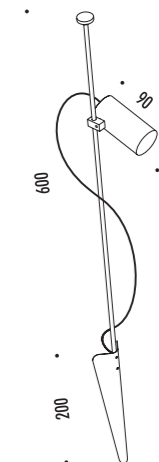

185604	NERO OPACO / MATT BLACK	24 V DC - 4,2 W LED - 3000K - 282 lm - CRI > 90 ORIENTABILE DRIVER LED NON INCLUSO ADJUSTABLE LED DRIVER NOT INCLUDED

ACCESSORI OBBLIGATORI / COMPULSORY ACCESSORIES

51490120	STANDARD	DRIVER LED INPUT 220-240 V - 50/60 Hz - OUTPUT 24 V DC - 36 W - IP67 NON DIMMERABILE - NOT DIMMABLE

ACCESSORI OPZIONALI / OPTIONAL ACCESSORIES

184904	NERO OPACO / MATT BLACK	TESTA LED SUPPLEMENTARE / ADDITIONAL LED HEAD 24 V DC - 4,2 W LED - 3000K - 282 lm - CRI > 90

179900	STANDARD	STELO SUPPLEMENTARE 1 m / ADDITIONAL STEM 1 m