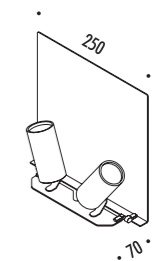

DESIGN MAURIZIO MANCINI - 2012
LAMPADA DA ESTERNO - METALLO
OUTDOOR LAMP - METAL

CE  IP 67

BELLADINOTTE

187200	STANDARD	24 V DC - 2 x 4,2 W LED - 3000K - 2 x 282 lm - CRI > 90 ORIENTABILE DRIVER LED NON INCLUSO ADJUSTABLE LED DRIVER NOT INCLUDED