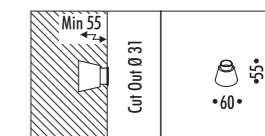

CE  IP 67

16

• 35 •

1A15303	BIANCO OPACO / MATT WHITE - 3000K	MAX 350 mA DC - 1 W LED - 3000K - 33 lm - CRI > 90 / 2700K - 31 lm - CRI > 90
1A15303-27	BIANCO OPACO / MATT WHITE - 2700K	KIT INSTALLAZIONE OBBLIGATORIO NON INCLUSO
1A15311	INOX LUCIDO / POLISHED STAINLESS STEEL - 3000K	DIMENSIONI TAGLIO Ø 31 mm
1A15311-27	INOX LUCIDO / POLISHED STAINLESS STEEL - 2700K	SPAZIO MINIMO PER INCASSO 55 mm
		COMPULSORY INSTALLATION KIT NOT INCLUDED
		CUT-OUT Ø 31 mm
		MINIMUM SPACE FOR MOUNTING 55 mm