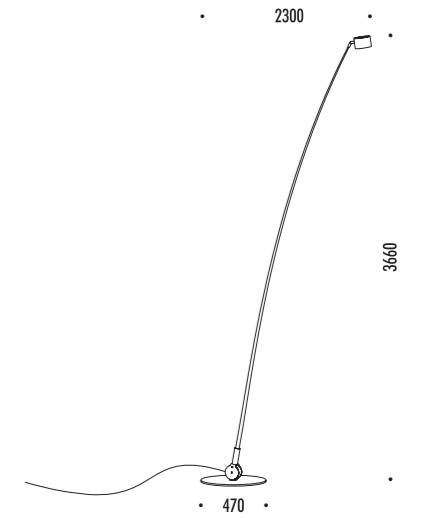

Compasso d'Oro ADI
Award 2014

DESIGN ENZO CALABRESE - DAVIDE GROPPI - 2011
LAMPADA DA ESTERNO - FIBRA DI VETRO - METALLO
OUTDOOR LAMP - FIBERGLASS - METAL
US VERSION AVAILABLE

CE IP 65