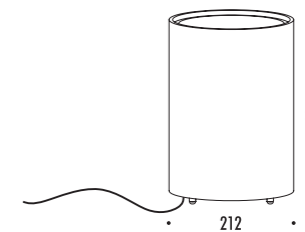

DESIGN BESTETTI ASSOCIATI - DAVIDE GROPPI - 2011
LAMPADA DA ESTERNO - METACRILATO - METALLO - POLICARBONATO
OUTDOOR LAMP - METHACRYLATE - METAL - POLYCARBONATE
US VERSION AVAILABLE

LENTA

CE IP 65