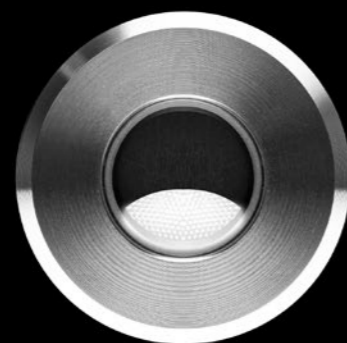

CE IP 67

16

• 35 •

1A15303	BIANCO OPACO / MATT WHITE - 3000K	MAX 350 mA DC - 1 W LED - 3000K - 33 lm - CRI > 90 / 2700K - 31 lm - CRI > 90
1A15303-27	BIANCO OPACO / MATT WHITE - 2700K	KIT INSTALLAZIONE OBBLIGATORIO NON INCLUSO
1A15311	INOX LUCIDO / POLISHED STAINLESS STEEL - 3000K	DIMENSIONI TAGLIO Ø 31 mm
1A15311-27	INOX LUCIDO / POLISHED STAINLESS STEEL - 2700K	SPAZIO MINIMO PER INCASSO 55 mm
		COMPULSORY INSTALLATION KIT NOT INCLUDED
		CUT-OUT Ø 31 mm
		MINIMUM SPACE FOR MOUNTING 55 mm

KIT INSTALLAZIONE OBBLIGATORI / COMPULSORY INSTALLATION KITS

1A15400	STANDARD	CASSAFORMA INSTALLAZIONE / INSTALLATION BOX
50240880	STANDARD	DRIVER LED INPUT 110-240 V - 50/60 Hz - OUTPUT 350 mA DC - 17 W - IP68 NON DIMMERABILE - NOT DIMMABLE
1A16600	STANDARD	CONNETTORI DRIVER IP68 - 2 PEZZI / DRIVER CONNECTORS IP68 - 2 PIECES