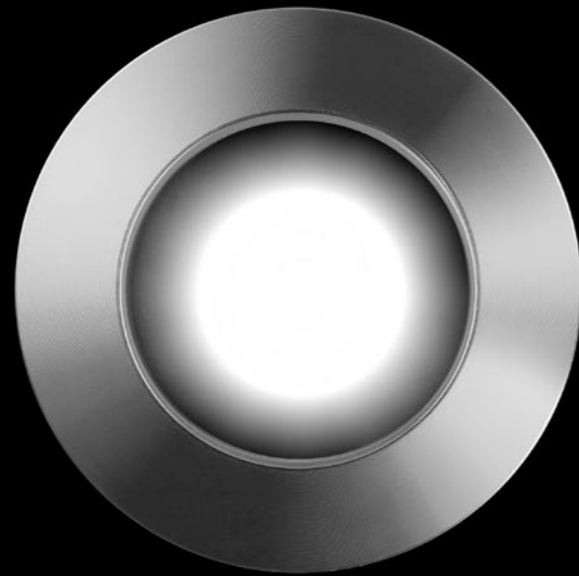

CE IP 67

1A15511	INOX LUCIDO / POLISHED STAINLESS STEEL	24 V DC - 7 W LED - 36° - 3000K - 546 lm - CRI > 90 KIT INSTALLAZIONE OBBLIGATORIO NON INCLUSO DIMENSIONI TAGLIO Ø 55 mm - SPAZIO MINIMO PER INCASSO 110 mm COMPULSORY INSTALLATION KIT NOT INCLUDED CUT-OUT Ø 55 mm - MINIMUM SPACE FOR MOUNTING 110 mm

KIT INSTALLAZIONE OBBLIGATORI / COMPULSORY INSTALLATION KITS

1A15600	STANDARD	CASSAFORMA INSTALLAZIONE / INSTALLATION BOX
51490120	STANDARD	DRIVER LED INPUT 220-240 V - 50/60 Hz - OUTPUT 24 V DC - 36 W - IP67 NON DIMMERABILE - NOT DIMMABLE
1A16600	STANDARD	CONNETTORI DRIVER IP68 - 2 PEZZI / DRIVER CONNECTORS IP68 - 2 PIECES