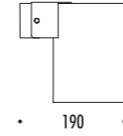

158603	BIANCO OPACO / MATT WHITE	100-240 V - 50/60 Hz - MAX 12 W LED - E27 ORIENTABILE - NON DIMMERABILE - LAMPADINA LED INCLUSA ADJUSTABLE - NOT DIMMABLE - LED BULB INCLUDED
		9,5 W LED - 3000K - 760 lm - CRI 80 - DIMMABLE - EFFICIENCY A+