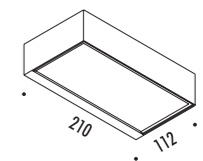

CE IP 65

172603	BIANCO OPACO / MATT WHITE - 3000K	220-240 V - 50/60 Hz - 18 W LED - 1000 lm - CRI > 80 DIMMERABILE TRIAC / IGBT TRIAC / IGBT DIMMABLE
172603-27	BIANCO OPACO / MATT WHITE - 2700K