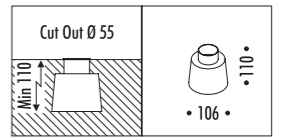

CE IP 67

1A15511	INOX LUCIDO / POLISHED STAINLESS STEEL	24 V DC - 7 W LED - 36° - 3000K - 546 lm - CRI > 90 KIT INSTALLAZIONE OBBLIGATORIO NON INCLUSO DIMENSIONI TAGLIO Ø 55 mm - SPAZIO MINIMO PER INCASSO 110 mm COMPULSORY INSTALLATION KIT NOT INCLUDED CUT-OUT Ø 55 mm - MINIMUM SPACE FOR MOUNTING 110 mm

KIT INSTALLAZIONE OBBLIGATORI / COMPULSORY INSTALLATION KITS

1A15600	STANDARD	CASSAFORMA INSTALLAZIONE / INSTALLATION BOX
51490120	STANDARD	DRIVER LED INPUT 220-240 V - 50/60 Hz - OUTPUT 24 V DC - 36 W - IP67 NON DIMMERABILE - NOT DIMMABLE
1A16600	STANDARD	CONNETTORI DRIVER IP68 - 2 PEZZI / DRIVER CONNECTORS IP68 - 2 PIECES