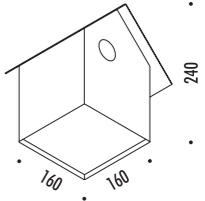

DESIGN OMAR CARRAGLIA - 2013
 LAMPADA DA ESTERNO - METALLO
 OUTDOOR LAMP - METAL
 US VERSION AVAILABLE

IMU

CE  IP 65

172300	STANDARD	MAX 350 mA DC - 5,5 W LED - 3000K - 306 lm - CRI > 80 DRIVER LED INCLUSO INPUT 110-240 V - 50/60 Hz - IP68 - NON DIMMERABILE INCLUDES LED DRIVER INPUT 110-240 V - 50/60 Hz - IP68 - NOT DIMMABLE