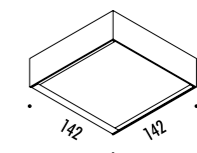

DESIGN DAVIDE GROPPI - ALBERTO ZATTIN - 2001
LAMPADA DA PARETE - METALLO - VETRO
WALL LAMP - METAL - GLASS

TOAST

CE IP 20 0.5 m