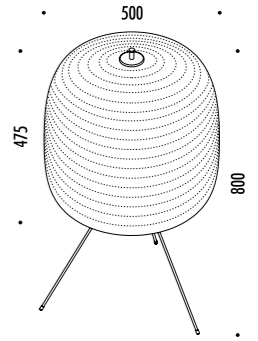

DESIGN DAVIDE GROPPI - PAOLA LENTI - 2013
LAMPADA DA ESTERNO - METALLO - PBT - POLICARBONATO
OUTDOOR LAMP - METAL - PBT - POLYCARBONATE

CE IP 65

SHOJI OUTDOOR