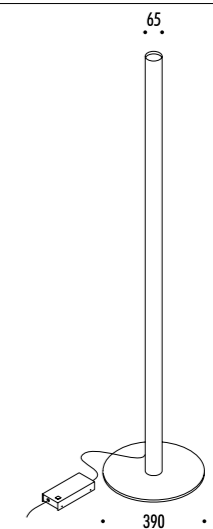

171903	BIANCO OPACO / MATT WHITE - 3000K	110-240 V - 50/60 Hz - 28,5 W LED - 2884 lm - CRI > 90
171903-27	BIANCO OPACO / MATT WHITE - 2700K	CAVO BIANCO - DIMMER WHITE CABLE - DIMMER
171904	NERO OPACO / MATT BLACK - 3000K	110-240 V - 50/60 Hz - 28,5 W LED - 2884 lm - CRI > 90
171904-27	NERO OPACO / MATT BLACK - 2700K	CAVO NERO - DIMMER BLACK CABLE - DIMMER