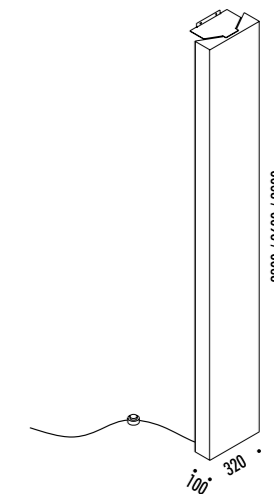

CE IP 20

127003	BIANCO OPACO / MATT WHITE	BANNER 230 220-240 V - 50/60 Hz - 4 x 54 W - G5 ALIMENTAZIONE CON SPINA - CAVO BIANCO - DIMMER - LAMPADINE FLUORESCENTI INCLUDE POWER SUPPLY WITH PLUG - WHITE CABLE - DIMMER - FLUORESCENT BULBS INCLUDED 4 x 54 W FLUORESCENT - 3000K - 4 x 5000 lm - CRI 80 - DIMMABLE - EFFICIENCY A+
127103	BIANCO OPACO / MATT WHITE	BANNER 260 220-240 V - 50/60 Hz - 2 x 54 W + 2 x 80 W - G5 ALIMENTAZIONE CON SPINA - CAVO BIANCO - DIMMER - LAMPADINE FLUORESCENTI INCLUDE POWER SUPPLY WITH PLUG - WHITE CABLE - DIMMER - FLUORESCENT BULBS INCLUDED 2 x 54 W FLUORESCENT - 3000K - 2 x 5000 lm - CRI 80 - DIMMABLE - EFFICIENCY A+ 2 x 80 W FLUORESCENT - 3000K - 2 x 7000 lm - CRI 80 - DIMMABLE - EFFICIENCY A
124703	BIANCO OPACO / MATT WHITE	BANNER 290 220-240 V - 50/60 Hz - 4 x 80 W - G5 ALIMENTAZIONE CON SPINA - CAVO BIANCO - DIMMER - LAMPADINE FLUORESCENTI INCLUDE POWER SUPPLY WITH PLUG - WHITE CABLE - DIMMER - FLUORESCENT BULBS INCLUDED 4 x 80 W FLUORESCENT - 3000K - 4 x 7000 lm - CRI 80 - DIMMABLE - EFFICIENCY A