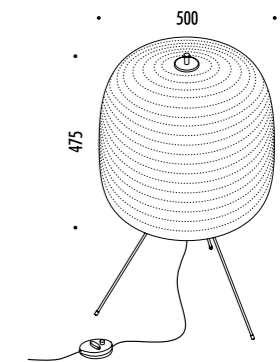

CE IP 20

188500	STANDARD	220-240 V - 50/60 Hz - MAX 18 W - E27 CAVO NERO - DIMMER - LAMPADINA LED INCLUSA BLACK CABLE - DIMMER - LED BULB INCLUDED
		💡 13 W LED - 2700K - 1521 lm - CRI 90 - DIMMABLE - EFFICIENCY A+