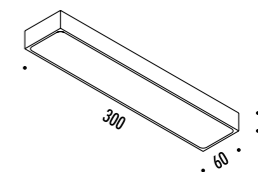

CE IP 20

174903	BIANCO OPACO / MATT WHITE - 3000K	220-240 V - 50/60 Hz - 11,5 W LED - 655 lm - CRI > 80 DIMMERABILE TRIAC / IGBT TRIAC / IGBT DIMMABLE
174903-27	BIANCO OPACO / MATT WHITE - 2700K	
174904	NERO OPACO / MATT BLACK - 3000K	
174904-27	NERO OPACO / MATT BLACK - 2700K