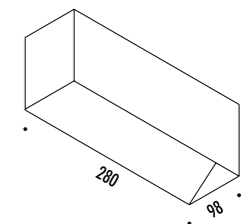

145203	BIANCO OPACO / MATT WHITE	PIÙ ECO LED 100-240 V - 50/60 Hz - MAX 120 W - R7s LAMPADINA LED INCLUSA LED BULB INCLUDED
		☐ 17,5 W LED - 3000K - 2460 lm - CRI 80 - DIMMABLE - EFFICIENCY A+