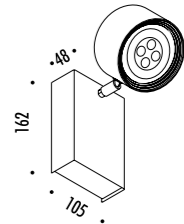

194603	BIANCO OPACO / MATT WHITE	MAX 700 mA DC - 10 W LED - 3000K - 639 lm - CRI > 90
194604	NERO OPACO / MATT BLACK	ORIENTABILE
		DRIVER LED INCLUSO INPUT 220-240 V - 50/60 Hz - IP67 - NON DIMMERABILE
		ADJUSTABLE
		INCLUDES LED DRIVER INPUT 220-240 V - 50/60 Hz - IP67 - NOT DIMMABLE