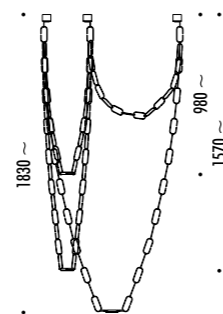

ChainDelier 2

ACCESSORI OPZIONALI / OPTIONAL ACCESSORIES

1A03800	STANDARD - 3000K	24 V DC - 5 W LED - 406 lm - CRI > 90 MODULO LED - MAX 5 MODULI PER DRIVER LED MODULE - MAX 5 MODULES FOR DRIVER	
1A03800-27	STANDARD - 2700K		

1A07300	STANDARD	10 ANELLI DORATI / 10 GOLD FINISH LINKS	

1A03900	STANDARD (+ POSITIVE)	ROSONE DORATO / GOLD FINISH CEILING ROSE	
1A04000	STANDARD (- NEGATIVE)