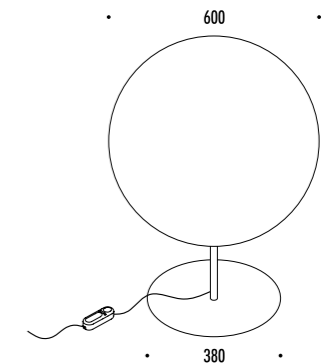

CE IP 20

148200	STANDARD	100-240 V - 50/60 Hz - MAX 105 W - E27 CAVO BIANCO - BASE BIANCA - DIMMER - LAMPADINA LED INCLUSA WHITE CABLE - WHITE BASE - DIMMER - LED BULB INCLUDED
		13 W LED - 2700K - 1521 lm - CRI 90 - DIMMABLE - EFFICIENCY A+