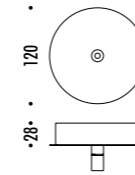

CEILING ROSE

176103	BIANCO OPACO / MATT WHITE	100-240 V - 50/60 Hz - 4 W LED - 3000K - 354 lm - CRI > 90 CAVO BIANCO - ROSONE BIANCO - NON DIMMERABILE ACCESSORI OPZIONALI KIT SOSPENSIONE - VEDI PAG. 125 WHITE CABLE - WHITE CEILING ROSE - NOT DIMMABLE OPTIONAL ACCESSORIES SUSPENSION KIT - SEE PAGE 125