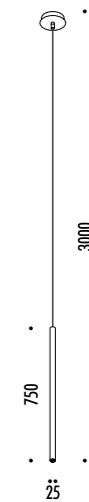

CE IP 20

CEILING ROSE