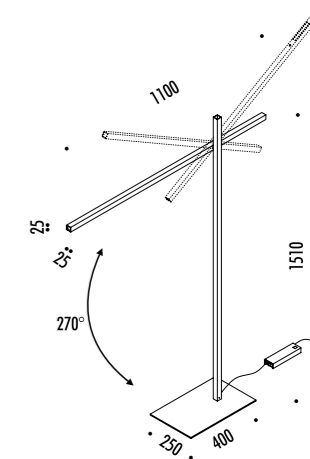

190304	NERO OPACO / MATT BLACK - 3000K	110-240 V - 50/60 Hz - 13 W LED - 823 lm - CRI > 90
190304-27	NERO OPACO / MATT BLACK - 2700K	CAVO NERO - ORIENTABILE - DIMMER BLACK CABLE - ADJUSTABLE - DIMMER
190308	OTTONE SPAZZOLATO / BRUSHED BRASS - 3000K	
190308-27	OTTONE SPAZZOLATO / BRUSHED BRASS - 2700K