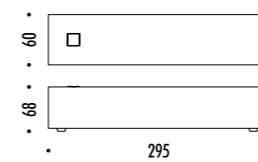

CE IP 20

DRIVER

181800	STANDARD	100-240 V - 50/60 Hz - 28 W LED RGB WIRELESS CONTROL ALIMENTAZIONE CON SPINA - CAVO TRASPARENTE POWER SUPPLY WITH PLUG - TRANSPARENT CABLE