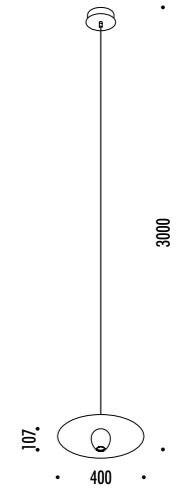

156803	BIANCO OPACO / MATT WHITE	230-240 V - 50/60 Hz - MAX 20 W 12 V - GU4 CAVO BIANCO - ROSONE BIANCO - LAMPADINA LED INCLUSA WHITE CABLE - WHITE CEILING ROSE - LED BULB INCLUDED
		3,5 W LED - 2700K - 210 lm - CRI 80 - EFFICIENCY A+