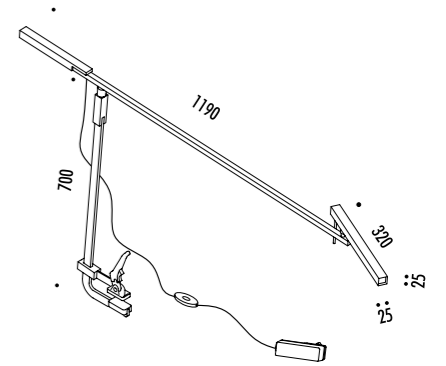

DESIGN DAVIDE GROPPI - 2018  
 LAMPADA DA TAVOLO - METACRILATO - METALLO - OTTONE  
 TABLE LAMP - METHACRYLATE - METAL - BRASS

CALVINO

CE IP 20

194800	STANDARD - 3000K	24 V DC - 18 W LED - 1372 lm - CRI > 80
194800-27	STANDARD - 2700K	STELO IN OTTONE - SPECCHIO - CAVO NERO - BASE NERA
		ORIENTABILE - DIMMER
		DRIVER LED INCLUSO INPUT 100-240 V - 50/60 Hz
		BRASS STEM - MIRROR - BLACK CABLE - BLACK BASE
		ADJUSTABLE - DIMMER
		INCLUDES LED DRIVER INPUT 100-240 V - 50/60 Hz