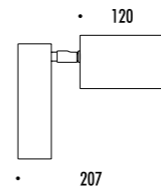

1A05003	BIANCO OPACO / MATT WHITE	220-240 V - 50/60 Hz - MAX 18 W LED ORIENTABILE - DIMMERABILE PUSH - 1-10 V MODULO LED NON INCLUSO ADJUSTABLE - PUSH - 1-10 V DIMMABLE LED MODULE NOT INCLUDED

ACCESSORI OBBLIGATORI / COMPULSORY ACCESSORIES

50041500	MODULO LED 15° SPOT	18 W LED - 15° - 3000K - 1829 lm - CRI 90 - DIMMABLE - EFFICIENCY A+
50041510	MODULO LED 15° SPOT	18 W LED - 15° - 2700K - 1719 lm - CRI 90 - DIMMABLE - EFFICIENCY A+
50041350	MODULO LED 24° SPOT	18 W LED - 24° - 3000K - 1869 lm - CRI 90 - DIMMABLE - EFFICIENCY A+
50041450	MODULO LED 24° SPOT	18 W LED - 24° - 2700K - 1759 lm - CRI 90 - DIMMABLE - EFFICIENCY A+

ACCESSORI OPZIONALI / OPTIONAL ACCESSORIES

133100	STANDARD	DARKLIGHT