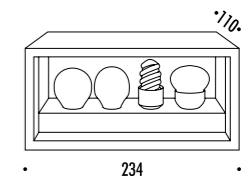

CE IP 20

175500	STANDARD	100-240 V - 50/60 Hz - 2,1 W OLED - 4000K - 80 lm
		NON DIMMERABILE
		NOT DIMMABLE