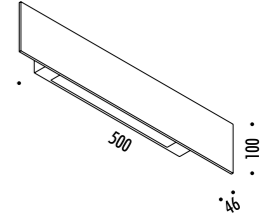

CE IP 20

171100	STANDARD - 3000K	220-240 V - 50/60 Hz - 24 W LED - 1366 lm - CRI > 80 DIMMERABILE TRIAC / IGBT TRIAC / IGBT DIMMABLE
171100-27	STANDARD - 2700K