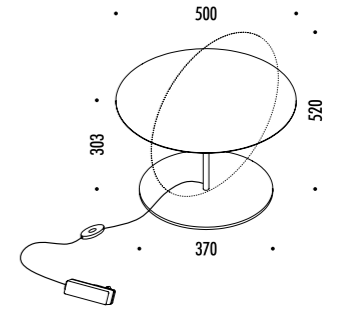

CE IP 20 0.5 m

146303	BIANCO OPACO / MATT WHITE	100-240 V - 50/60 Hz - MAX 60 W - E27 GLOBOLUX CAVO BIANCO - DIMMER - LAMPADINA LED INCLUSA WHITE CABLE - DIMMER - LED BULB INCLUDED
		10 W LED - 3000K - 1055 lm - CRI > 80 - DIMMABLE - EFFICIENCY A+

DESIGN DAVIDE GROPPI - 2018  
 LAMPADA DA TAVOLO - METACRILATO - METALLO - OTTONE  
 TABLE LAMP - METHACRYLATE - METAL - BRASS

CALVINO

CE IP 20

194800	STANDARD - 3000K	24 V DC - 18 W LED - 1372 lm - CRI > 80
194800-27	STANDARD - 2700K	STELO IN OTTONE - SPECCHIO - CAVO NERO - BASE NERA
		ORIENTABILE - DIMMER
		DRIVER LED INCLUSO INPUT 100-240 V - 50/60 Hz
		BRASS STEM - MIRROR - BLACK CABLE - BLACK BASE
		ADJUSTABLE - DIMMER
		INCLUDES LED DRIVER INPUT 100-240 V - 50/60 Hz