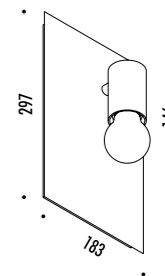

CE IP 20 $\varnothing$ 0.5 m

168103	BIANCO OPACO / MATT WHITE	100-240 V - 50/60 Hz - MAX 60 W - E27 LAMPADINA LED INCLUSA LED BULB INCLUDED
		6,5 W LED - 2700K - 806 lm - CRI ≥ 80 - DIMMABLE - EFFICIENCY A++