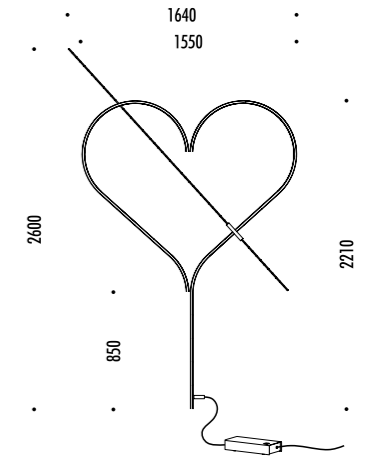

198100	STANDARD	24 V DC - 22 W LED - 3000K - 2000 lm - CRI > 90 CONFIGURAZIONE A CUORE KIT DI ALIMENTAZIONE CON SPINA INCLUSO INPUT 100-240 V - 50/60 Hz DIMMER HEART CONFIGURATION INCLUDES POWER SUPPLY KIT WITH PLUG INPUT 100-240 V - 50/60 Hz DIMMER