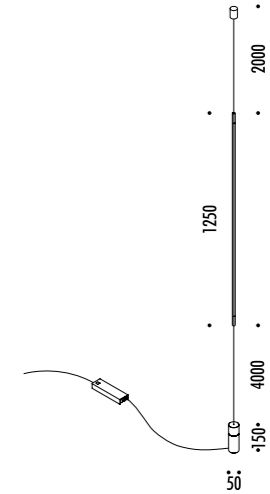

CE IP 20

CEILING ROSE

DRIVER