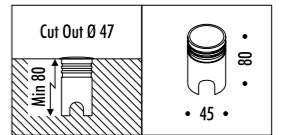

Compasso d'Oro ADI  
Award 2014

DESIGN ENZO CALABRESE - DAVIDE GROPPI - 2011  
LAMPADA DA ESTERNO - FIBRA DI VETRO - METALLO  
OUTDOOR LAMP - FIBERGLASS - METAL

CE  IP 65

SAMPEI 440 OUTDOOR

179803	BIANCO OPACO / MATT WHITE - 3000K	MAX 700 mA DC - 10 W LED - 639 lm - CRI > 90
179803-27	BIANCO OPACO / MATT WHITE - 2700K	CAVO NERO 5 m - ORIENTABILE
179804	NERO OPACO / MATT BLACK - 3000K	DRIVER LED INCLUSO INPUT 220-240 V - 50/60 Hz - IP67 - NON DIMMERABILE
179804-27	NERO OPACO / MATT BLACK - 2700K	BLACK CABLE 5 m - ADJUSTABLE
		INCLUDES LED DRIVER INPUT 220-240 V - 50/60 Hz - IP67 - NOT DIMMABLE