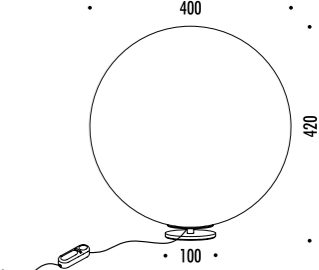

DESIGN DAVIDE GROPPI - 2019
LAMPADA DA TAVOLO - CARTA GIAPPONESE - METALLO - PE
TABLE LAMP - JAPANESE PAPER - METAL - PE

MOON T

CE IP 20

198000	STANDARD	100-240 V - 50/60 Hz - MAX 60 W - E27 CAVO BIANCO - BASE ORO - DIMMER - LAMPADINA LED INCLUSA WHITE CABLE - GOLD BASE - DIMMER - LED BULB INCLUDED
		💡 13 W LED - 2700K - 1521 lm - CRI 90 - DIMMABLE - EFFICIENCY A+