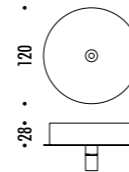

DESIGN DAVIDE GROPPI - 2005
LAMPADA A SOSPENSIONE - CARTA GIAPPONESE - PE
SUSPENSION LAMP - JAPANESE PAPER - PE

CE IP 20

MOON 120 / MOON 200

CEILING ROSE