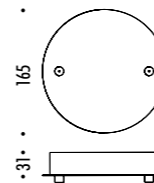

CEILING ROSE