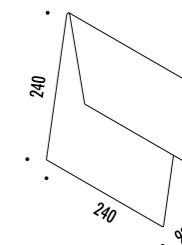

CE IP 20

171603	BIANCO OPACO / MATT WHITE - 3000K	110-240 V - 50/60 Hz - 18 W LED - 416 lm - CRI>80 DIMMERABILE DALI - PUSH - 1-10 V DALI - PUSH - 1-10 V DIMMABLE
171603-27	BIANCO OPACO / MATT WHITE - 2700K