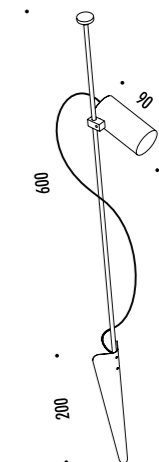

CE IP 67

185604	NERO OPACO / MATT BLACK	24 V DC - 4,2 W LED - 3000K - 282 lm - CRI > 90 ORIENTABILE DRIVER LED NON INCLUSO ADJUSTABLE LED DRIVER NOT INCLUDED

ACCESSORI OBBLIGATORI / COMPULSORY ACCESSORIES

5149012	STANDARD	DRIVER LED INPUT 220-240 V - 50/60 Hz - OUTPUT 24 V DC - 36 W - IP67 NON DIMMERABILE - NOT DIMMABLE

ACCESSORI OPZIONALI / OPTIONAL ACCESSORIES

184904	NERO OPACO / MATT BLACK	TESTA LED SUPPLEMENTARE / ADDITIONAL LED HEAD 24 V DC - 4,2 W LED - 3000K - 282 lm - CRI > 90

179900	STANDARD	STELO SUPPLEMENTARE 1 m / ADDITIONAL STEM 1 m