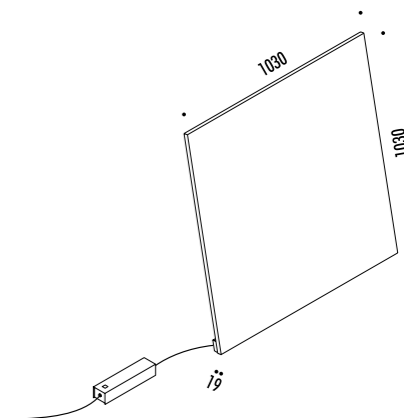

181800	STANDARD	100-240 V - 50/60 Hz - 28 W LED RGB WIRELESS CONTROL ALIMENTAZIONE CON SPINA - CAVO TRASPARENTE POWER SUPPLY WITH PLUG - TRANSPARENT CABLE