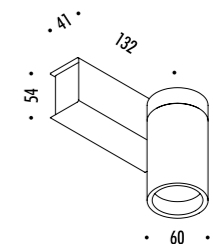

178403	BIANCO OPACO / MATT WHITE	100-240 V - 50/60 Hz - MAX 10 W LED - GU10
178404	NERO OPACO / MATT BLACK	ORIENTABILE
		LAMPADINA NON INCLUSA - VEDI PAG. 341-343
		ADJUSTABLE
		BULB NOT INCLUDED - SEE PAGE 341-343