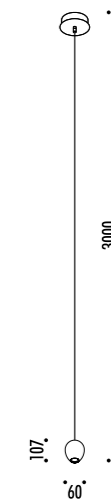

CE IP 20 0.5 m

CEILING ROSE

156703	BIANCO OPACO / MATT WHITE	230-240 V - 50/60 Hz - MAX 20 W 12 V - GU4 CAVO BIANCO - ROSONE BIANCO - LAMPADINA LED INCLUSA WHITE CABLE - WHITE CEILING ROSE - LED BULB INCLUDED
		3,5 W LED - 2700K - 210 lm - CRI 80 - EFFICIENCY A+