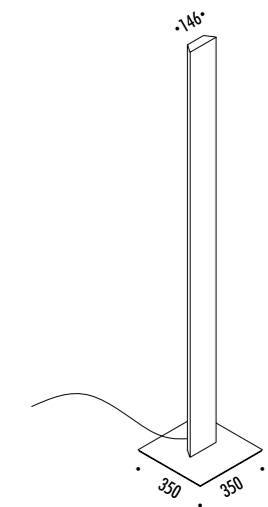

CE IP 20

177203	BIANCO OPACO / MATT WHITE	100-240 V - 50/60 Hz
177213	INOX NERO SPAZZOLATO / BLACK BRUSHED INOX	38 W LED - 2700K - 2832 lm - CRI > 90
		32 W LED - RGB
		RGBW WIRELESS CONTROL
		CAVO NERO
		BLACK CABLE