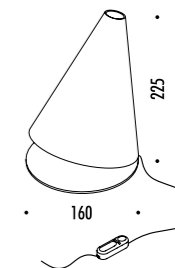

DESIGN FEDERICO DELROSSO - 2009  
 LAMPADA DA TAVOLO - METALLO  
 TABLE LAMP - METAL

PALPEBRA

CE □ IP 20

133903	BIANCO OPACO / MATT WHITE	100-240 V - 50/60 Hz - MAX 40 W - E14 CAVO BIANCO - DIMMER - LAMPADINA LED INCLUSA WHITE CABLE - DIMMER - LED BULB INCLUDED
		💡 5 W LED - 2700K - 470 lm - CRI > 80 - DIMMABLE - EFFICIENCY A+