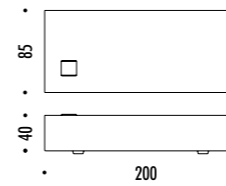

Compasso d'Oro ADI
Award 2014

DESIGN ENZO CALABRESE - DAVIDE GROPPI - 2011
LAMPADA DA TERRA - FIBRA DI VETRO - METALLO
FLOOR LAMP - FIBERGLASS - METAL

SAMPEI

CE IP 20

DRIVER