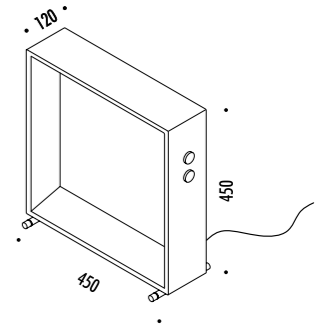

CE IP 20

192903	BIANCO OPACO / MATT WHITE	220-240 V - 50/60 Hz 50 W LED - 2200K + 45 W LED - 5000K - 3000 lm - CRI > 80 CAVO TRASPARENTE - LUCE REGOLABILE DA BIANCO CALDO A BIANCO FREDDO DIMMER TRANSPARENT CABLE - ADJUSTABLE LIGHT FROM WARM WHITE COLOUR TO COOL WHITE COLOUR DIMMER