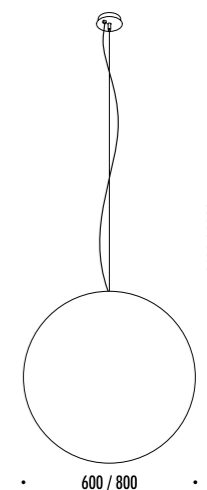

151500	STANDARD	MOON 60 100-240 V - 50/60 Hz - MAX 105 W - E27 CAVO BIANCO - ROSONE BIANCO - LAMPADINA LED INCLUSA ACCESSORI OPZIONALI KIT SOSPENSIONE - VEDI PAG. 125 WHITE CABLE - WHITE CEILING ROSE - LED BULB INCLUDED OPTIONAL ACCESSORIES SUSPENSION KIT - SEE PAGE 125 13 W LED - 2700K - 1521 lm - CRI 90 - DIMMABLE - EFFICIENCY A+
137200	STANDARD	MOON 80 100-240 V - 50/60 Hz - MAX 105 W - E27 CAVO BIANCO - ROSONE BIANCO - LAMPADINA LED INCLUSA ACCESSORI OPZIONALI KIT SOSPENSIONE - VEDI PAG. 125 WHITE CABLE - WHITE CEILING ROSE - LED BULB INCLUDED OPTIONAL ACCESSORIES SUSPENSION KIT - SEE PAGE 125 13 W LED - 2700K - 1521 lm - CRI 90 - DIMMABLE - EFFICIENCY A+