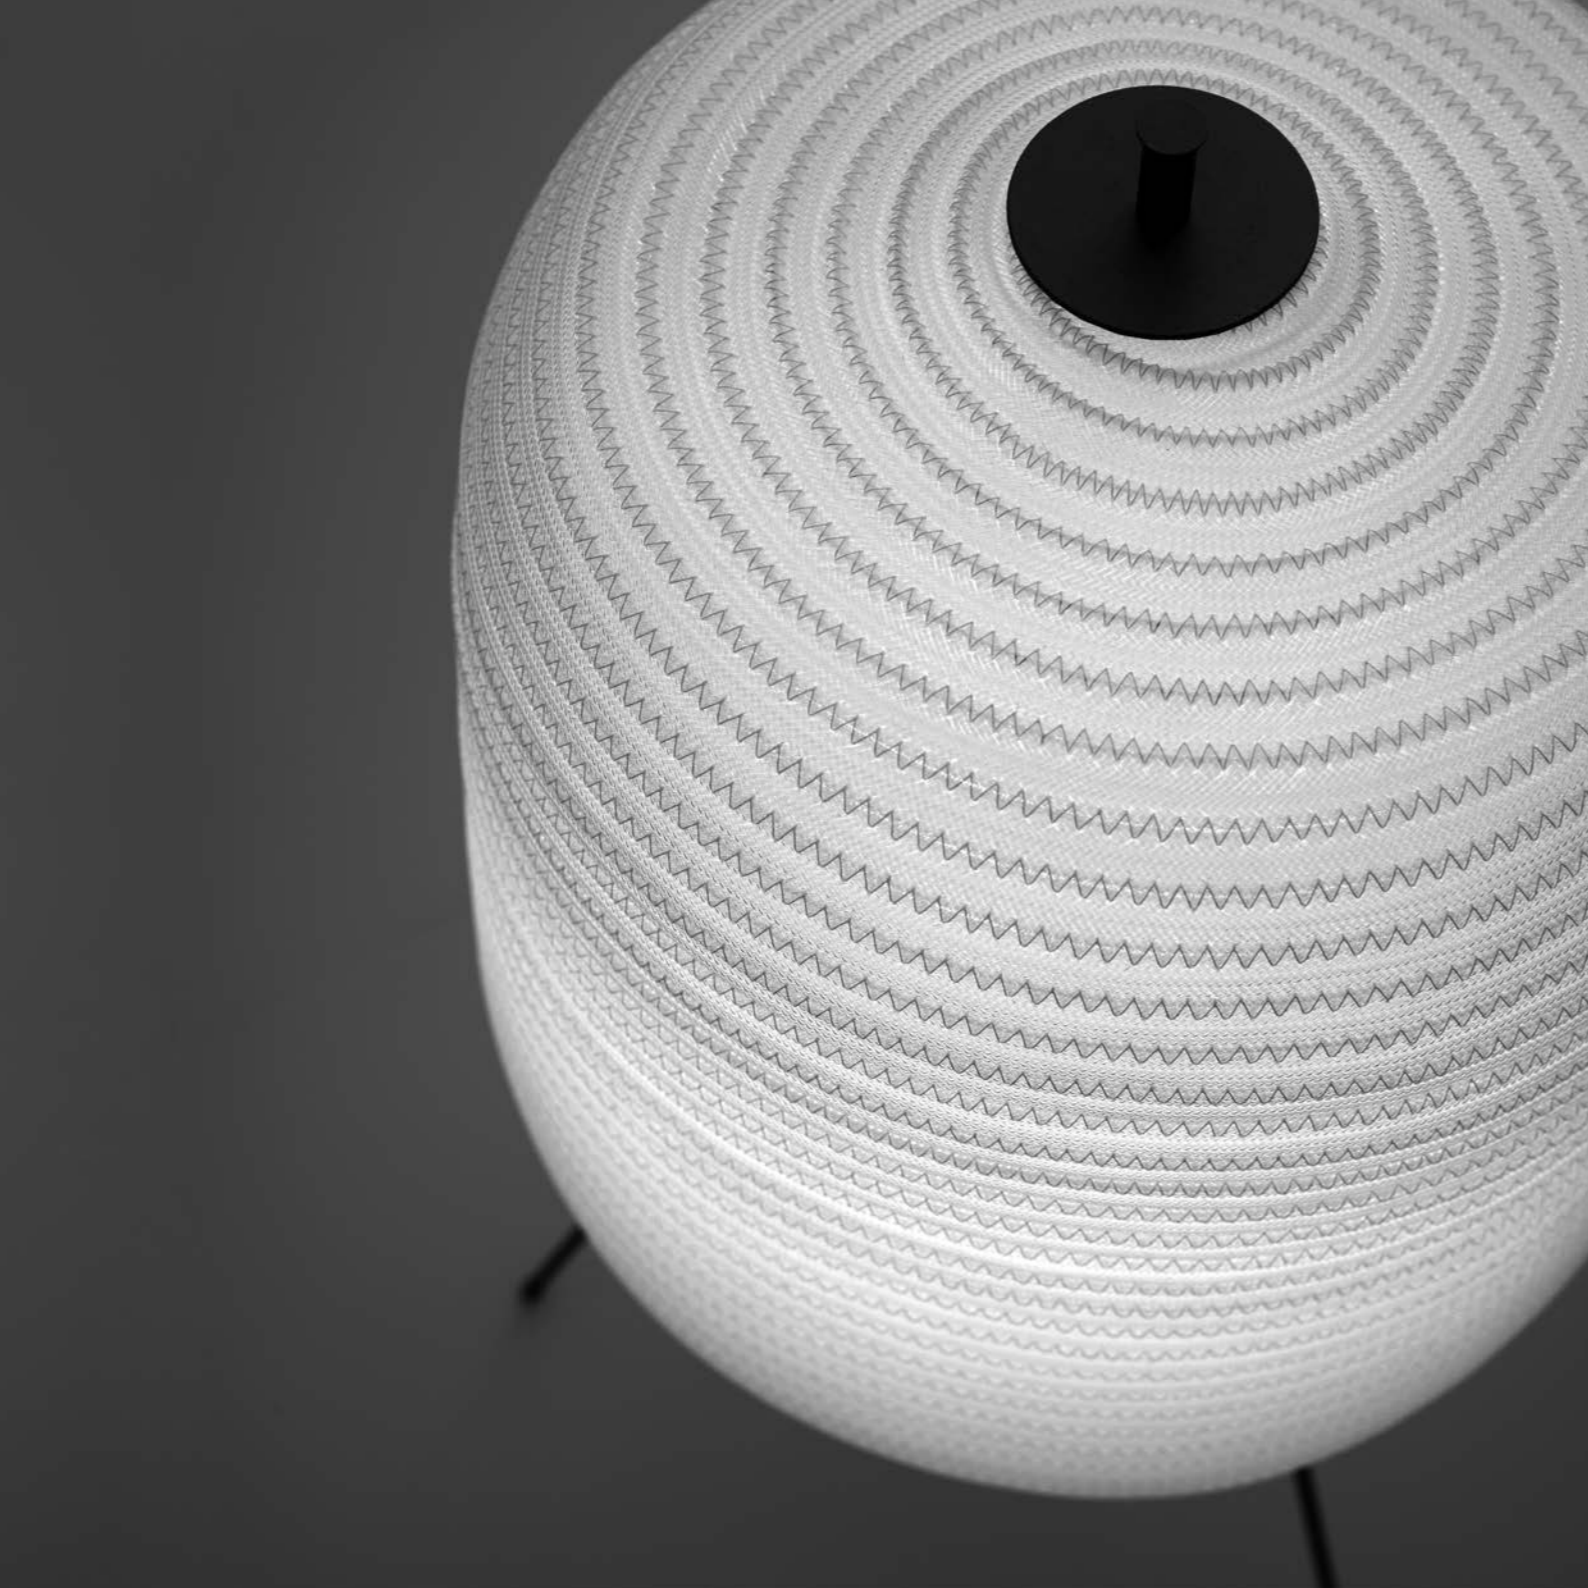

DESIGN DAVIDE GROPPI - PAOLA LENTI - 2013
LAMPADA DA ESTERNO - METALLO - PBT - POLICARBONATO
OUTDOOR LAMP - METAL - PBT - POLYCARBONATE

CE IP 65

SHOJI OUTDOOR

188600	STANDARD	220-240 V - 50/60 Hz - MAX 18 W LED - E27 CAVO NERO 5 m - LAMPADINA LED INCLUSA BLACK CABLE 5 m - LED BULB INCLUDED
		13 W LED - 2700K - 1521 lm - CRI 90 - DIMMABLE - EFFICIENCY A+