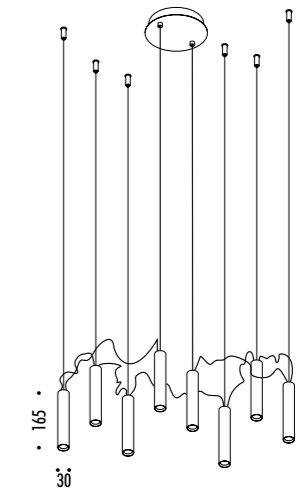

180403	BIANCO OPACO / MATT WHITE - 3000K	110-240 V - 50/60 Hz - 12 W LED - 960 lm - CRI>90
180403-27	BIANCO OPACO / MATT WHITE - 2700K	ROSONE BIANCO - DIMMERABILE PUSH - 1-10 V
		ACCESSORI OPZIONALI KIT SOSPENSIONE - VEDI PAG. 125
		WHITE CEILING ROSE - PUSH - 1-10 V DIMMABLE
		OPTIONAL ACCESSORIES SUSPENSION KIT - SEE PAGE 125