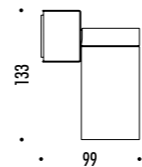

178403	BIANCO OPACO / MATT WHITE	100-240 V - 50/60 Hz - MAX 10 W LED - GU10
178404	NERO OPACO / MATT BLACK	ORIENTABILE
		LAMPADINA NON INCLUSA - VEDI PAG. 341-343
		ADJUSTABLE
		BULB NOT INCLUDED - SEE PAGE 341-343