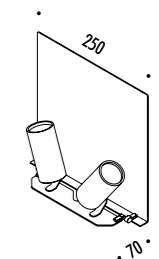

187200	STANDARD	24 V DC - 2 x 4,2 W LED - 3000K - 2 x 282 lm - CRI > 90 ORIENTABILE DRIVER LED NON INCLUSO ADJUSTABLE LED DRIVER NOT INCLUDED

ACCESSORI OBBLIGATORI / COMPULSORY ACCESSORIES

5191003	STANDARD	DRIVER LED INPUT 220-240 V - 50/60 Hz - OUTPUT 24 V DC - 30 W - IP65 NON DIMMERABILE - NOT DIMMABLE