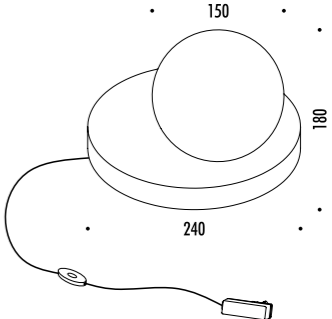

DESIGN FEDERICO DELROSSO - 2009  
 LAMPADA DA TAVOLO - METALLO  
 TABLE LAMP - METAL

PALPEBRA

CE □ IP 20

133903	BIANCO OPACO / MATT WHITE	100-240 V - 50/60 Hz - MAX 40 W - E14 CAVO BIANCO - DIMMER - LAMPADINA LED INCLUSA WHITE CABLE - DIMMER - LED BULB INCLUDED
		💡 5 W LED - 2700K - 470 lm - CRI > 80 - DIMMABLE - EFFICIENCY A+