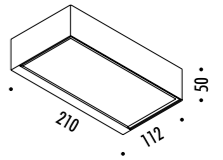

CE IP 65

172603	BIANCO OPACO / MATT WHITE - 3000K	220-240 V - 50/60 Hz - 18 W LED - 1000 lm - CRI > 80 DIMMERABILE TRIAC / IGBT TRIAC / IGBT DIMMABLE
172603-27	BIANCO OPACO / MATT WHITE - 2700K