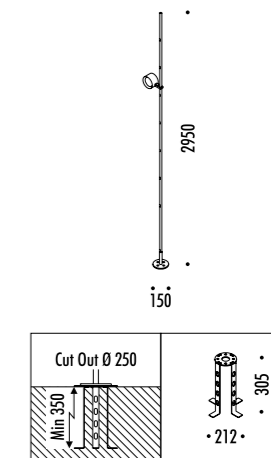

CE IP 65

173900	STANDARD - 3000K	MAX 700 mA DC - 10 W LED - 639 lm - CRI > 90
173900-27	STANDARD - 2700K	CAVO NERO 5 m - KIT INSTALLAZIONE OPZIONALE NON INCLUSO
		DIMENSIONI TAGLIO Ø 250 mm
		SPAZIO MINIMO PER INCASSO 350 mm
		ORIENTABILE
		DRIVER LED INCLUSO INPUT 220-240 V - 50/60 Hz - IP67 - NON DIMMERABILE
		BLACK CABLE 5 m - OPTIONAL INSTALLATION KIT NOT INCLUDED
		CUT-OUT Ø 250 mm
		MINIMUM SPACE FOR MOUNTING 350 mm
		ADJUSTABLE
		INCLUDES LED DRIVER INPUT 220-240 V - 50/60 Hz - IP67 - NOT DIMMABLE

KIT INSTALLAZIONE OPZIONALI / OPTIONAL INSTALLATION KITS

177300	STANDARD	TIRAFONDO INSTALLAZIONE / INSTALLATION ANCHORING DEVICE

ACCESSORI OPZIONALI / OPTIONAL ACCESSORIES

185104	NERO OPACO / MATT BLACK - 3000K	TESTA LED SUPPLEMENTARE / ADDITIONAL LED HEAD
185104-27	NERO OPACO / MATT BLACK - 2700K	700 mA DC - 10 W LED - 639 lm - CRI > 90