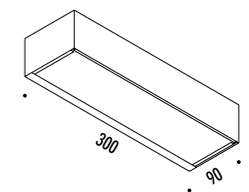

DESIGN DAVIDE GROPPI - ALBERTO ZATTIN - 2001  
LAMPADA DA PARETE - METALLO - VETRO  
WALL LAMP - METAL - GLASS

TOAST

CE IP 20 0.5 m

104601	CROMO LUCIDO / POLISHED CHROME	TOAST ECO LED 100-240 V - 50/60 Hz - MAX 100 W - R7s NON DIMMERABILE - LAMPADINA LED INCLUSA NOT DIMMABLE - LED BULB INCLUDED
104603	BIANCO OPACO / MATT WHITE	
104604	NERO OPACO / MATT BLACK	
104608	OTTONE SPAZZOLATO / BRUSHED BRASS	
104614	CROMO SPAZZOLATO / BRUSHED CHROME	
		11 W LED - 3000K - 1200 lm - CRI 80 - EFFICIENCY A+