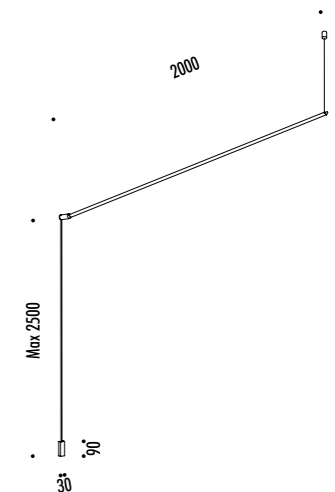

1A06804	NERO OPACO / MATT BLACK - 3000K	MERIDIANA - REMOTE KIT 24 V DC - 40 W LED - 1623 lm - CRI > 90
1A06804-27	NERO OPACO / MATT BLACK - 2700K	KIT DI ALIMENTAZIONE OBBLIGATORIO INCLUSO - VEDI PAG. 149
		DRIVER LED INCLUSO INPUT 220-240 V - 50/60 Hz - DIMMERABILE DALI - PUSH - 0/1-10 V - TRIAC / IGBT
		COMPULSORY POWER SUPPLY KIT INCLUDED - SEE PAGE 149
		INCLUDES LED DRIVER INPUT 220-240 V - 50/60 Hz - DALI - PUSH - 0/1-10 V - TRIAC / IGBT - DIMMABLE

1A06904	NERO OPACO / MATT BLACK - 3000K	MERIDIANA - PLUG KIT 24 V DC - 40 W LED - 1623 lm - CRI > 90
1A06904-27	NERO OPACO / MATT BLACK - 2700K	KIT DI ALIMENTAZIONE OBBLIGATORIO INCLUSO - VEDI PAG. 149
		DRIVER LED INCLUSO INPUT 100-240 V - 50/60 Hz - DIMMERABILE
		COMPULSORY POWER SUPPLY KIT INCLUDED - SEE PAGE 149
		INCLUDES LED DRIVER INPUT 100-240 V - 50/60 Hz - DIMMABLE

ACCESSORI OPZIONALI / OPTIONAL ACCESORIES

1A03700	STANDARD	KIT FISSAGGIO ENDLESS PARETI RUVIDE / FIXING ROUGH WALLS - 2,5 m
1A05300	STANDARD	KIT GANCIO PER SOFFITTO INCLINATO / SLOPED CEILING FIXING HOOK VEDI PAG. 125 / SEE PAGE 125