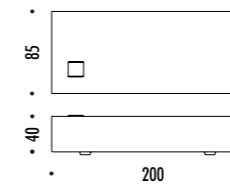

Compasso d'Oro ADI
Award 2014

DESIGN ENZO CALABRESE - DAVIDE GROPPI - 2011
LAMPADA DA TERRA - FIBRA DI VETRO - METALLO
FLOOR LAMP - FIBERGLASS - METAL

SAMPEI

CE IP 20

DRIVER