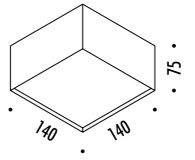

DESIGN ALBERTO ZATTIN - 2000
LAMPADA DA SOFFITTO - METALLO - VETRO
CEILING LAMP - METAL - GLASS

HAKO PL

CE IP 20 □ 0.5 m