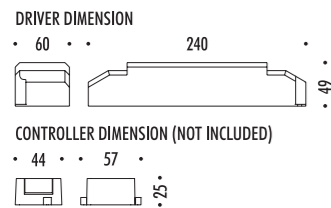

ACCESSORI OPZIONALI / OPTIONAL ACCESSORIES

199903	BIANCO OPACO / MATT WHITE - 5 m	ENDLESS - MAX 150 W - MAX 48 V DC - MAX 4 A	
199904	NERO OPACO / MATT BLACK - 5 m		
1A00503	BIANCO OPACO / MATT WHITE - 10 m		
1A00504	NERO OPACO / MATT BLACK - 10 m		

1A03700	STANDARD	KIT FISSAGGIO PARETI RUVIDE / FIXING ROUGH WALLS - 2,5 m	

196103	BIANCO OPACO / MATT WHITE	BOX MORSETTI / TERMINALS BOX	
196104	NERO OPACO / MATT BLACK		

1A00303	BIANCO OPACO / MATT WHITE	BASE ALIMENTAZIONE / POWER BASE	
1A00304	NERO OPACO / MATT BLACK		

196900	NERO OPACO / MATT BLACK	MORSETTI - 2 PEZZI / TERMINALS - 2 PIECES