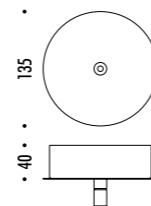

CEILING ROSE

CE IP 20 0.5 m

CEILING ROSE

156703	BIANCO OPACO / MATT WHITE	230-240 V - 50/60 Hz - MAX 20 W 12 V - GU4 CAVO BIANCO - ROSONE BIANCO - LAMPADINA LED INCLUSA WHITE CABLE - WHITE CEILING ROSE - LED BULB INCLUDED
		3,5 W LED - 2700K - 210 lm - CRI 80 - EFFICIENCY A+