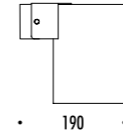

158603	BIANCO OPACO / MATT WHITE	220-240 V - 50/60 Hz - MAX 12 W LED - E27 ORIENTABILE - NON DIMMERABILE - LAMPADINA LED INCLUSA ADJUSTABLE - NOT DIMMABLE - LED BULB INCLUDED
		9,5 W LED - 3000K - 760 lm - CRI 80 - DIMMABLE - EFFICIENCY A+