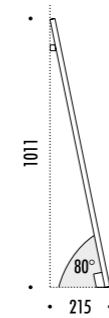

CE IP 20

DRIVER

181800	STANDARD	100-240 V - 50/60 Hz - 28 W LED RGB WIRELESS CONTROL ALIMENTAZIONE CON SPINA - CAVO TRASPARENTE POWER SUPPLY WITH PLUG - TRANSPARENT CABLE