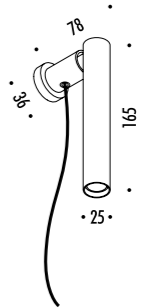

181603	BIANCO OPACO / MATT WHITE - 3000K	MAX 500 mA DC - 5,6 W LED - 352 lm - CRI > 90
181603-27	BIANCO OPACO / MATT WHITE - 2700K	FISSAGGIO MAGNETICO - CAVO BIANCO 3 m
		ORIENTABILE
		DRIVER LED INCLUSO INPUT 100-240 V - 50/60 Hz - NON DIMMERABILE
		MAGNETIC FIXING - WHITE CABLE 3 m
		ADJUSTABLE
		INCLUDES LED DRIVER INPUT 100-240 V - 50/60 Hz - NOT DIMMABLE
181604	NERO OPACO / MATT BLACK - 3000K	MAX 500 mA DC - 5,6 W LED - 352 lm - CRI > 90
181604-27	NERO OPACO / MATT BLACK - 2700K	FISSAGGIO MAGNETICO - CAVO NERO 3 m
		ORIENTABILE
		DRIVER LED INCLUSO INPUT 100-240 V - 50/60 Hz - NON DIMMERABILE
		MAGNETIC FIXING - BLACK CABLE 3 m
		ADJUSTABLE
		INCLUDES LED DRIVER INPUT 100-240 V - 50/60 Hz - NOT DIMMABLE