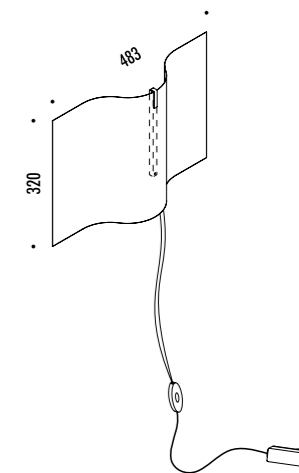

LED PEN

197900	STANDARD	24 V DC - 3,6 W LED - 3000K - 280 lm - CRI > 90 PENNA LED E FOGLIO CON MICROVENTOSE RIPOSIZIONABILE A PIACERE DRIVER LED INCLUSO INPUT 100-240 V - 50/60 Hz CAVO NERO - DIMMER - 5 FOGLI A MICROVENTOSE INCLUSI LED PEN AND PAPER SHEET WITH MICRO SUCTION CUPS REPOSITIONABLE AT WILL INCLUDES LED DRIVER INPUT 100-240 V - 50/60 Hz BLACK CABLE - DIMMER - INCLUDED 5 FILM WITH MICRO SUCTION CUPS