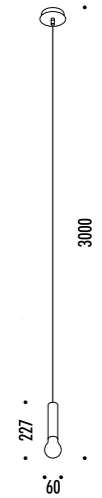

CEILING ROSE

176103	BIANCO OPACO / MATT WHITE	100-240 V - 50/60 Hz - 4 W LED - 3000K - 354 lm - CRI > 90 CAVO BIANCO - ROSONE BIANCO - NON DIMMERABILE ACCESSORI OPZIONALI KIT SOSPENSIONE - VEDI PAG. 125 WHITE CABLE - WHITE CEILING ROSE - NOT DIMMABLE OPTIONAL ACCESSORIES SUSPENSION KIT - SEE PAGE 125