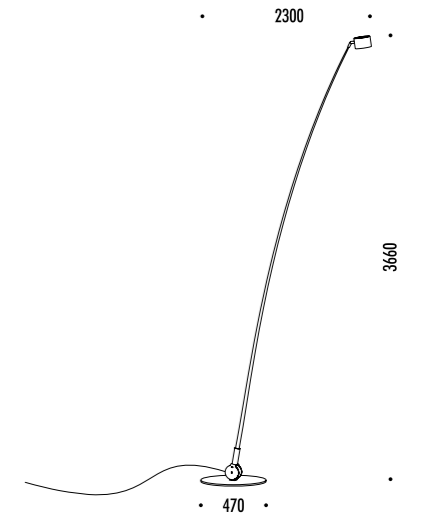

Compasso d'Oro ADI
Award 2014

DESIGN ENZO CALABRESE - DAVIDE GROPPI - 2011
LAMPADA DA ESTERNO - FIBRA DI VETRO - METALLO
OUTDOOR LAMP - FIBERGLASS - METAL

CE IP 65