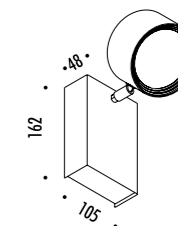

1A05003	BIANCO OPACO / MATT WHITE	220-240 V - 50/60 Hz - MAX 18 W LED ORIENTABILE - DIMMERABILE PUSH - 1-10 V MODULO LED NON INCLUSO ADJUSTABLE - PUSH - 1-10 V DIMMABLE LED MODULE NOT INCLUDED

ACCESSORI OBBLIGATORI / COMPULSORY ACCESSORIES

50041500	MODULO LED 15° SPOT	18 W LED - 15° - 3000K - 1829 lm - CRI 90 - DIMMABLE - EFFICIENCY A+
50041510	MODULO LED 15° SPOT	18 W LED - 15° - 2700K - 1719 lm - CRI 90 - DIMMABLE - EFFICIENCY A+
50041350	MODULO LED 24° SPOT	18 W LED - 24° - 3000K - 1869 lm - CRI 90 - DIMMABLE - EFFICIENCY A+
50041450	MODULO LED 24° SPOT	18 W LED - 24° - 2700K - 1759 lm - CRI 90 - DIMMABLE - EFFICIENCY A+

ACCESSORI OPZIONALI / OPTIONAL ACCESSORIES

133100	STANDARD	DARKLIGHT