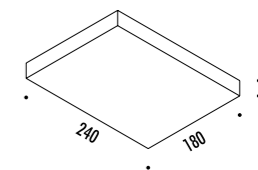

CE IP 20 0.5m

166003	BIANCO OPACO / MATT WHITE - 3000K	SOL 2 LED 220-240 V - 50/60 Hz - 24 W LED - 1959 lm - CRI > 80 DIMMERABILE TRIAC / IGBT TRIAC / IGBT DIMMABLE
166003-27	BIANCO OPACO / MATT WHITE - 2700K	
166004	NERO OPACO / MATT BLACK - 3000K	
166004-27	NERO OPACO / MATT BLACK - 2700K	
147103	BIANCO OPACO / MATT WHITE	SOL 2 ECO LED 100-240 V - 50/60 Hz - MAX 200 W - R7s LAMPADINA LED INCLUSA LED BULB INCLUDED
147104	NERO OPACO / MATT BLACK	
		17,5 W LED - 3000K - 2460 lm - CRI 80 - DIMMABLE - EFFICIENCY A++