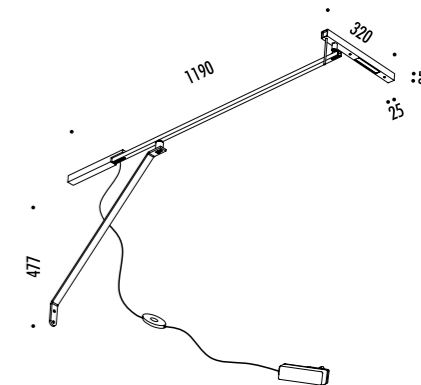

197604	NERO OPACO / MATT BLACK	24 V DC - 13 W LED - 3000K - 823 lm - CRI > 90 CAVO NERO ORIENTABILE - DIMMER DRIVER LED INCLUSO INPUT 100-240 V - 50/60 Hz BLACK CABLE ADJUSTABLE - DIMMER INCLUDES LED DRIVER INPUT 100-240 V - 50/60 Hz