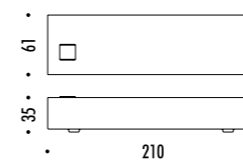

CE IP 20

DRIVER

190304	NERO OPACO / MATT BLACK - 3000K	110-240 V - 50/60 Hz - 13 W LED - 823 lm - CRI > 90
190304-27	NERO OPACO / MATT BLACK - 2700K	CAVO NERO - ORIENTABILE - DIMMER BLACK CABLE - ADJUSTABLE - DIMMER
190308	OTTONE SPAZZOLATO / BRUSHED BRASS - 3000K	
190308-27	OTTONE SPAZZOLATO / BRUSHED BRASS - 2700K