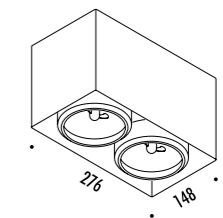

CE IP 20 1.5 m

123503	BIANCO OPACO / MATT WHITE	230-240 V - 50/60 Hz - MAX 2 x 50 W 12 V - G53 ORIENTABILE - DIMMERABILE IGBT
123534	BIANCO - NERO OPACO BICOLORE / MATT WHITE - BLACK BICOLOUR	ADATTATORI UNIVERSALI LAMPADINE INCLUSI LAMPADINE NON INCLUSE - VEDI PAG. 341-343
		ADJUSTABLE - IGBT DIMMABLE
		BULBS UNIVERSAL ADAPTERS INCLUDED
		BULBS NOT INCLUDED - SEE PAGE 341-343

ACCESSORI OPZIONALI / OPTIONAL ACCESSORIES

133100	STANDARD	DARKLIGHT