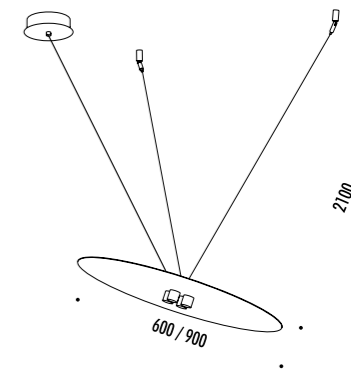

195600	STANDARD	110-240 V - 50/60 Hz
1A00700	CARTESIO Ø 900 SPECIAL VERSION	4,4 W LED - 3000K - 350 lm - CRI>80 (DOWN) - 12 W LED - 3000K - 1050 lm - CRI>90 (UP)
		RIFLETTORE IN INOX A SPECCHIO - ROSONE BIANCO - CAVO BIANCO
		DOPPIA EMISSIONE - DIMMERABILE PUSH - 1-10 V
		MIRROR INOX REFLECTOR - WHITE CEILING ROSE - WHITE CABLE
		DUAL EMISSION - PUSH - 1-10 V DIMMABLE