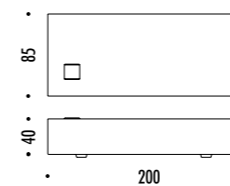

CE IP 20

DRIVER

171903	BIANCO OPACO / MATT WHITE - 3000K	110-240 V - 50/60 Hz - 28,5 W LED - 2884 lm - CRI > 90
171903-27	BIANCO OPACO / MATT WHITE - 2700K	CAVO BIANCO - DIMMER WHITE CABLE - DIMMER
171904	NERO OPACO / MATT BLACK - 3000K	110-240 V - 50/60 Hz - 28,5 W LED - 2884 lm - CRI > 90
171904-27	NERO OPACO / MATT BLACK - 2700K	CAVO NERO - DIMMER BLACK CABLE - DIMMER