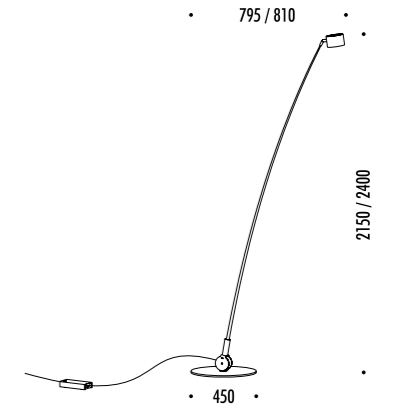

183103	BIANCO OPACO / MATT WHITE - 3000K	SAMPEI 230 220-240 V - 50/60 Hz - 18 W LED 1726 lm (3000K) / 1625 lm (2700K) - CRI 90 CAVO BIANCO - ORIENTABILE - DIMMER WHITE CABLE - ADJUSTABLE - DIMMER
183103-27	BIANCO OPACO / MATT WHITE - 2700K	
183104	NERO OPACO / MATT BLACK - 3000K	SAMPEI 230 220-240 V - 50/60 Hz - 18 W LED 1726 lm (3000K) / 1625 lm (2700K) - CRI 90 CAVO NERO - ORIENTABILE - DIMMER BLACK CABLE - ADJUSTABLE - DIMMER
183104-27	NERO OPACO / MATT BLACK - 2700K	

183203	BIANCO OPACO / MATT WHITE - 3000K	SAMPEI 260 220-240 V - 50/60 Hz - 18 W LED 1726 lm (3000K) / 1625 lm (2700K) - CRI 90 CAVO BIANCO - ORIENTABILE - DIMMER WHITE CABLE - ADJUSTABLE - DIMMER
183203-27	BIANCO OPACO / MATT WHITE - 2700K	
183204	NERO OPACO / MATT BLACK - 3000K	SAMPEI 260 220-240 V - 50/60 Hz - 18 W LED 1726 lm (3000K) / 1625 lm (2700K) - CRI 90 CAVO NERO - ORIENTABILE - DIMMER BLACK CABLE - ADJUSTABLE - DIMMER
183204-27	NERO OPACO / MATT BLACK - 2700K