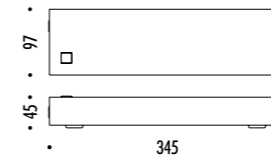

198100	STANDARD	24 V DC - 22 W LED - 3000K - 2000 lm - CRI > 90 CONFIGURAZIONE A CUORE KIT DI ALIMENTAZIONE CON SPINA INCLUSO INPUT 100-240 V - 50/60 Hz DIMMER HEART CONFIGURATION INCLUDES POWER SUPPLY KIT WITH PLUG INPUT 100-240 V - 50/60 Hz DIMMER