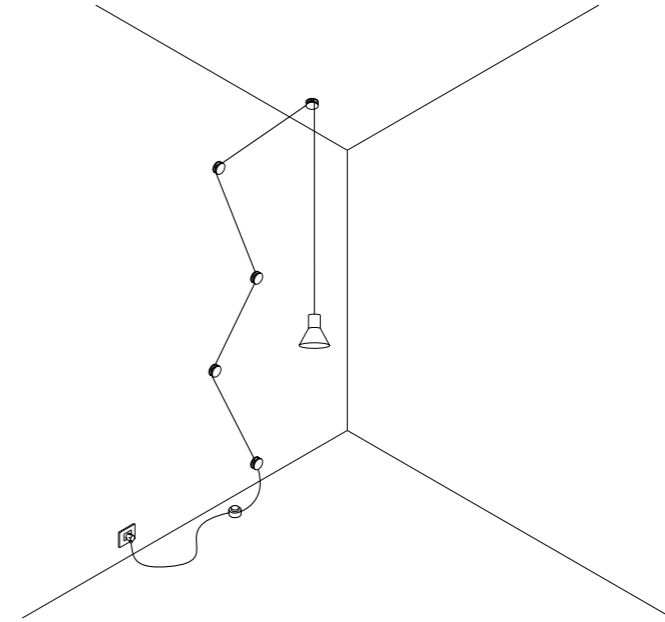

INSTALLAZIONE CON SPINA / POWER SUPPLY WITH PLUG INSTALLATION