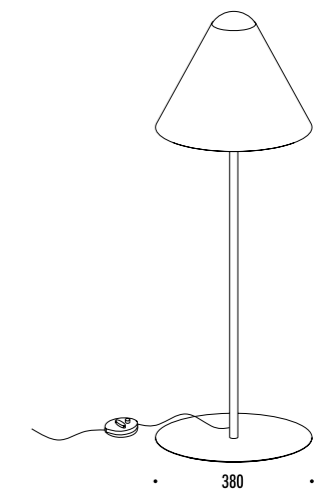

DESIGN OMAR CARRAGLIA - 2007
LAMPADA DA TERRA - METACRILATO - METALLO
FLOOR LAMP - METHACRYLATE - METAL

ABA 120

CE IP 20 0.5 m