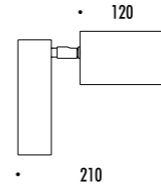

194603	BIANCO OPACO / MATT WHITE	MAX 700 mA DC - 10 W LED - 3000K - 639 lm - CRI > 90
194604	NERO OPACO / MATT BLACK	ORIENTABILE
		DRIVER LED INCLUSO INPUT 220-240 V - 50/60 Hz - IP67 - NON DIMMERABILE
		ADJUSTABLE
		INCLUDES LED DRIVER INPUT 220-240 V - 50/60 Hz - IP67 - NOT DIMMABLE