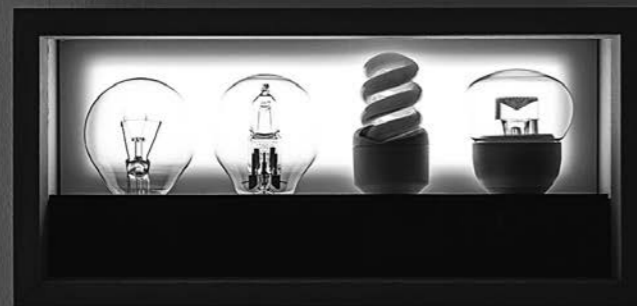

CE IP 20

175500	STANDARD	100-240 V - 50/60 Hz - 2,1 W OLED - 4000K - 80 lm
		NON DIMMERABILE
		NOT DIMMABLE