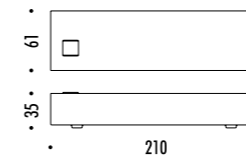

CE IP 20

CEILING ROSE

DRIVER