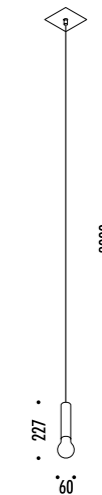

CEILING ROSE

176203	BIANCO OPACO / MATT WHITE	MAX 350 mA DC - 4 W LED - 3000K - 354 lm - CRI > 90 CAVO BIANCO - ROSONE BIANCO INSTALLAZIONE SU CARTONGESSO CON ROSONE PIANO E FISSAGGIO MAGNETICO KIT INSTALLAZIONE OBBLIGATORIO INCLUSO DIMENSIONI TAGLIO CARTONGESSO 85 x 97 mm SPAZIO MINIMO PER INCASSO 120 mm DRIVER LED INCLUSO INPUT 100-240 V - 50/60 Hz - NON DIMMERABILE WHITE CABLE - WHITE CEILING ROSE INSTALLATION ON PLASTERBOARD WITH FLAT ROSE AND MAGNETIC FIXING COMPULSORY INSTALLATION KIT INCLUDED PLASTERBOARD CUT-OUT 85 x 97 mm MINIMUM SPACE FOR MOUNTING 120 mm INCLUDES LED DRIVER INPUT 100-240 V - 50/60 Hz - NOT DIMMABLE