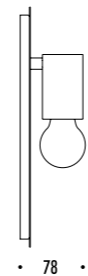

CE IP 20 $\varnothing$ 0.5 m

168103	BIANCO OPACO / MATT WHITE	100-240 V - 50/60 Hz - MAX 60 W - E27 LAMPADINA LED INCLUSA LED BULB INCLUDED
		6,5 W LED - 2700K - 806 lm - CRI ≥ 80 - DIMMABLE - EFFICIENCY A++