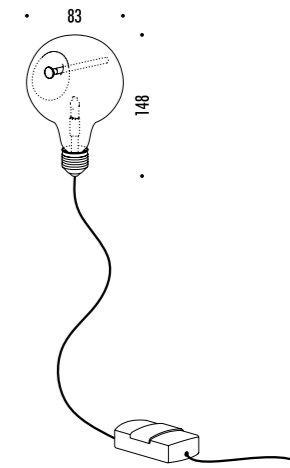

DESIGN HARRY THALER - 2014  
LAMPADA DA PARETE - METALLO - VETRO  
WALL LAMP - METAL - GLASS

CE IP 20

EDISON'S NIGHTMARE

151300	STANDARD	230 V - 50/60 Hz - MAX 16 W 12 V - G4 ALIMENTAZIONE CON SPINA CAVO COASSIALE - DIMMER - LAMPADINA ALOGENA INCLUSA POWER SUPPLY WITH PLUG COAXIAL CABLE - DIMMER - HALOGEN BULB INCLUDED
		16 W HALOGEN - 2800K - 300 lm - CRI 100 - DIMMABLE - EFFICIENCY C