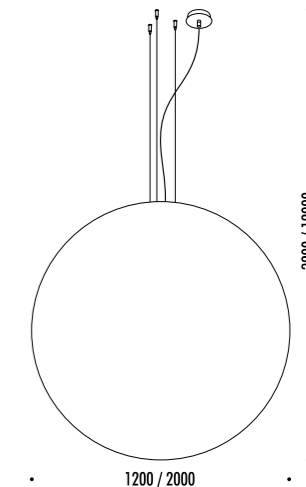

198600	STANDARD	MOON 120 100-240 V - 50/60 Hz - MAX 2 x 57 W - E27 CAVO BIANCO - ROSONE BIANCO - LAMPADINE LED INCLUDE ACCESSORI OPZIONALI KIT SOSPENSIONE - VEDI PAG. 125 WHITE CABLE - WHITE CEILING ROSE - LED BULBS INCLUDED OPTIONAL ACCESSORIES SUSPENSION KIT - SEE PAGE 125 2 x 21 W LED - 2700K - 2 x 2452 lm - CRI ≥80 - DIMMABLE - EFFICIENCY A+
187800	STANDARD	MOON 200 100-240 V - 50/60 Hz - MAX 4 x 25 W - E27 CAVO BIANCO - ROSONE BIANCO - LAMPADINE LED INCLUDE WHITE CABLE - WHITE CEILING ROSE - LED BULBS INCLUDED 4 x 13 W LED - 2700K - 4 x 1521 lm - CRI 90 - DIMMABLE - EFFICIENCY A+