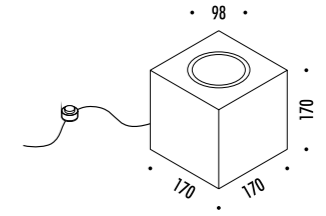

DESIGN ALBERTO ZATTIN - 2000
LAMPADA DA TERRA - CEMENTO - METALLO
FLOOR LAMP - CEMENT - METAL

CE IP 20 0.5 m