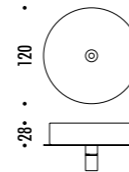

CE IP 20

CEILING ROSE