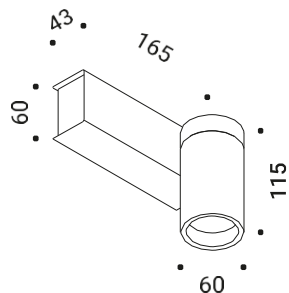

Dot P

design Omar Carraglia - Davide Groppi

CE IP20

100-240V ~ 50/60Hz - 13W LED

With lens 1A3090000.00.00:

2700K - 983lm - CRI >97 / 3000K - 1038lm - CRI >97

With lens 1A3100000.00.00:

2700K - 943lm - CRI >97 / 3000K - 996 lm - CRI >97

With lens 1A3110000.00.00:

2700K - 955lm - CRI >97 / 3000K - 1005lm - CRI >97

With lens 1A3120000.00.00:

2700K - 965lm - CRI >97 / 3000K - 1016lm - CRI >97

Descrizione Principale	Descrizione Supplementare	Codice GLOBAL	Codice US	Codice CN
Dot P - Matt white	2700K - DALI	1A2340300A.27.01	/	/
Dot P - Matt white	3000K - DALI	1A2340300A.30.01	/	/
Dot P - Matt white	2700K - PUSH	1A2340300A.27.04	/	/
Dot P - Matt white	3000K - PUSH	1A2340300A.30.04	/	/
Dot P - Matt white	2700K - 1-10V	/	1A2340303A.27.03	/
Dot P - Matt white	3000K - 1-10V	/	1A2340303A.30.03	/
Dot P - Matt black	2700K - DALI	1A2340400A.27.01	/	/
Dot P - Matt black	3000K - DALI	1A2340400A.30.01	/	/
Dot P - Matt black	2700K - PUSH	1A2340400A.27.04	/	/
Dot P - Matt black	3000K - PUSH	1A2340400A.30.04	/	/
Dot P - Matt black	2700K - 1-10V	/	1A2340403A.27.03	/
Dot P - Matt black	3000K - 1-10V	/	1A2340403A.30.03	/
Dot P - Matt black / Polished gold	2700K - DALI	1A2344900A.27.01	/	/
Dot P - Matt black / Polished gold	3000K - DALI	1A2344900A.30.01	/	/
Dot P - Matt black / Polished gold	2700K - PUSH	1A2344900A.27.04	/	/
Dot P - Matt black / Polished gold	3000K - PUSH	1A2344900A.30.04	/	/
Dot P - Matt black / Polished gold	2700K - 1-10V	/	1A2344903A.27.03	/
Dot P - Matt black / Polished gold	3000K - 1-10V	/	1A2344903A.30.03	/

→ NEW