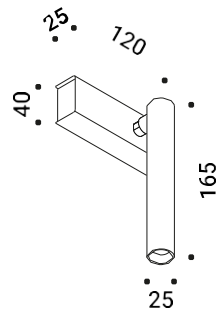

Mira Endless

design Omar Carraglia

Descrizione Principale	Descrizione Supplementare	Codice GLOBAL	Codice US	Codice CN
Mira - Matt white	2700K - ENDLESS	1A2280300A.27.40	1A2280303A.27.40	/
Mira - Matt white	3000K - ENDLESS	1A2280300A.30.40	1A2280303A.30.40	/
Mira - Matt black	2700K - ENDLESS	1A2280400A.27.40	1A2280403A.27.40	/
Mira - Matt black	3000K - ENDLESS	1A2280400A.30.40	1A2280403A.30.40	/
Mira - Matt black / Polished gold	2700K - ENDLESS	1A2284900A.27.40	1A2284903A.27.40	/
Mira - Matt black / Polished gold	3000K - ENDLESS	1A2284900A.30.40	1A2284903A.30.40	/

CE IP20

48V DC - 6W LED - 0,16 A

2700K - 327lm - CRI >90

3000K - 352lm - CRI >90

→ NEW