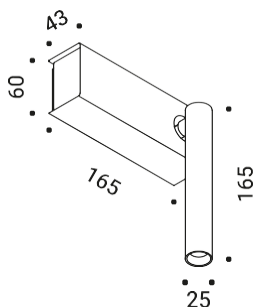

Mira

design Omar Carraglia

CE IP20

110-240V ~ 50/60 Hz - 8W LED

2700K - 327lm - CRI >90

3000K - 352lm - CRI >90

Descrizione Principale	Descrizione Supplementare	Codice GLOBAL	Codice US	Codice CN
Mira - Matt white	2700K - DALI	1A2280300A.27.01	1A2280303A.27.01	1A2280308A.27.01
Mira - Matt white	3000K - DALI	1A2280300A.30.01	1A2280303A.30.01	1A2280308A.30.01
Mira - Matt white	2700K - PUSH	1A2280300A.27.04	/	1A2280308A.27.04
Mira - Matt white	3000K - PUSH	1A2280300A.30.04	/	1A2280308A.30.04
Mira - Matt white	2700K - 1-10V	/	1A2280303A.27.03	/
Mira - Matt white	3000K - 1-10V	/	1A2280303A.30.03	/
Mira - Matt black	2700K - DALI	1A2280400A.27.01	1A2280403A.27.01	1A2280408A.27.01
Mira - Matt black	3000K - DALI	1A2280400A.30.01	1A2280403A.30.01	1A2280408A.30.01
Mira - Matt black	2700K - PUSH	1A2280400A.27.04	/	1A2280408A.27.04
Mira - Matt black	3000K - PUSH	1A2280400A.30.04	/	1A2280408A.30.04
Mira - Matt black	2700K - 1-10V	/	1A2280403A.27.03	/
Mira - Matt black	3000K - 1-10V	/	1A2280403A.30.03	/
Mira - Matt black / Polished gold	2700K - DALI	1A2284900A.27.01	1A2284903A.27.01	1A2284908A.27.01
Mira - Matt black / Polished gold	3000K - DALI	1A2284900A.30.01	1A2284903A.30.01	1A2284908A.30.01
Mira - Matt black / Polished gold	2700K - PUSH	1A2284900A.27.04	/	1A2284908A.27.04
Mira - Matt black / Polished gold	3000K - PUSH	1A2284900A.30.04	/	1A2284908A.30.04
Mira - Matt black / Polished gold	2700K - 1-10V	/	1A2284903A.27.03	/
Mira - Matt black / Polished gold	3000K - 1-10V	/	1A2284903A.30.03	/

NEW