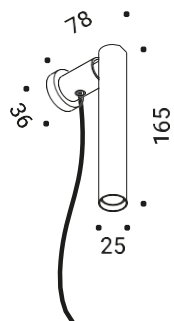

CE IP20 E A

48 V DC - 8,5W LED - 0,22 A

2700K - 327lm - CRI >90

3000K - 352lm - CRI >90

→ NEW

Mira Magnetic

design Omar Carraglia

Descrizione Principale	Descrizione Supplementare	Codice GLOBAL	Codice US	Codice CN
Mira Magnetic - Matt white	2700K - CLIII	1A3680300A.27.20	1A3680303A.27.20	1A3680308A.27.20
Mira Magnetic - Matt white	3000K - CLIII	1A3680300A.30.20	1A3680303A.30.20	1A3680308A.30.20
Mira Magnetic - Matt black	2700K - CLIII	1A3680400A.27.20	1A3680403A.27.20	1A3680408A.27.20
Mira Magnetic - Matt black	3000K - CLIII	1A3680400A.30.20	1A3680403A.30.20	1A3680408A.30.20
Mira Magnetic - Matt black / Polished gold	2700K - CLIII	1A3684900A.27.20	1A3684903A.27.20	1A3684908A.27.20
Mira Magnetic - Matt black / Polished gold	3000K - CLIII	1A3684900A.30.20	1A3684903A.30.20	1A3684908A.30.20