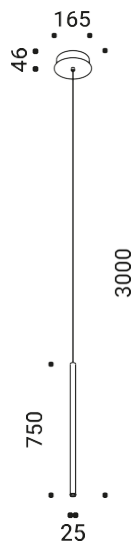

Miss 1 Dim

design Omar Carraglia

CE IP20

100-240V ~ 50/60Hz - 6W LED

2700K - 264lm - CRI >90

3000K - 284lm - CRI >90

Descrizione Principale	Descrizione Supplementare	Codice GLOBAL	Codice US	Codice CN
Miss 1 - Total black	2700K - DALI	1A2962600A.27.01	1A2962603A.27.01	1A2962608A.27.01
Miss 1 - Total black	3000K - DALI	1A2962600A.30.01	1A2962603A.30.01	1A2962608A.30.01
Miss 1 - Total black	2700K - TRIAC/IGBT	1A2962600A.27.02	/	/
Miss 1 - Total black	3000K - TRIAC/IGBT	1A2962600A.30.02	/	/
Miss 1 - Total black	2700K - 1-10V	1A2962600A.27.03	1A2962603A.27.03	/
Miss 1 - Total black	3000K - 1-10V	1A2962600A.30.03	1A2962603A.30.03	/
Miss 1 - Total black	2700K - PUSH	1A2962600A.27.04	/	/
Miss 1 - Total black	3000K - PUSH	1A2962600A.30.04	/	/
Miss 1 - Polished black chrome	2700K - DALI	1A2962800A.27.01	1A2962803A.27.01	1A2962808A.27.01
Miss 1 - Polished black chrome	3000K - DALI	1A2962800A.30.01	1A2962803A.30.01	1A2962808A.30.01
Miss 1 - Polished black chrome	2700K - TRIAC/IGBT	1A2962800A.27.02	/	/
Miss 1 - Polished black chrome	3000K - TRIAC/IGBT	1A2962800A.30.02	/	/
Miss 1 - Polished black chrome	2700K - 1-10V	1A2962800A.27.03	1A2962803A.27.03	/
Miss 1 - Polished black chrome	3000K - 1-10V	1A2962800A.30.03	1A2962803A.30.03	/
Miss 1 - Polished black chrome	2700K - PUSH	1A2962800A.27.04	/	/
Miss 1 - Polished black chrome	3000K - PUSH	1A2962800A.30.04	/	/

→ NEW