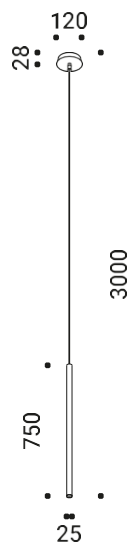

CE  IP20

220-240 V ~ 50/60 Hz - 21W LED

 → NEW

Spot

Descrizione Principale	Descrizione Supplementare	Codice GLOBAL	Codice US	Codice CN
Spot - Matt white	DALI	1A1080300A.00.01	/	/
Spot - Matt white	PUSH	1A1080300A.00.04	/	/
Spot - Matt white	1-10V	/	1A1080303A.00.03	/
Spot - Matt black	DALI	1A1080400A.00.01	/	/
Spot - Matt black	PUSH	1A1080400A.00.04	/	/
Spot - Matt black	1-10V	/	1A1080403A.00.03	/
Spot - Matt black / Polished gold	DALI	1A1084900A.00.01	/	/
Spot - Matt black / Polished gold	PUSH	1A1084900A.00.04	/	/
Spot - Matt black / Polished gold	1-10V	/	1A1084903A.00.03	/

→ NEW

Miss Endless

design Omar Carraglia

Descrizione Principale	Descrizione Supplementare	Codice GLOBAL	Codice US	Codice CN
Miss 1 - Matt white	2700K - ENDLESS	1A2960300A.27.40	1A2960303A.27.40	/
Miss 1 - Matt white	3000K - ENDLESS	1A2960300A.30.40	1A2960303A.30.40	/
Miss 1 - Matt black	2700K - ENDLESS	1A2960400A.27.40	1A2960403A.27.40	/
Miss 1 - Matt black	3000K - ENDLESS	1A2960400A.30.40	1A2960403A.30.40	/
Miss 1 - Brushed brass	2700K - ENDLESS	1A2960800A.27.40	1A2960803A.27.40	/
Miss 1 - Brushed brass	3000K - ENDLESS	1A2960800A.30.40	1A2960803A.30.40	/
Miss 1 - Total black	2700K - ENDLESS	1A2962600A.27.40	1A2962603A.27.40	/
Miss 1 - Total black	3000K - ENDLESS	1A2962600A.30.40	1A2962603A.30.40	/
Miss 1 - Polished black chrome	2700K - ENDLESS	1A2962800A.27.40	1A2962803A.27.40	/
Miss 1 - Polished black chrome	3000K - ENDLESS	1A2962800A.30.40	1A2962803A.30.40	/