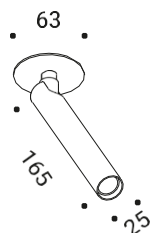

CE  IP20

Max 500mA DC - 5,6W LED

2700K - 327lm - CRI >90

3000K - 352lm - CRI >90

 → NEW

Mira R

design Omar Carraglia

Descrizione Principale	Descrizione Supplementare	Codice GLOBAL	Codice US	Codice CN
Mira R - Matt white	2700K - CLIII	1A3690300A.27.20	1A3690303A.27.20	1A3690308A.27.20
Mira R - Matt white	3000K - CLIII	1A3690300A.30.20	1A3690303A.30.20	1A3690308A.30.20
Mira R - Matt black	2700K - CLIII	1A3690400A.27.20	1A3690403A.27.20	1A3690408A.27.20
Mira R - Matt black	3000K - CLIII	1A3690400A.30.20	1A3690403A.30.20	1A3690408A.30.20
Mira R - Matt black / Polished gold	2700K - CLIII	1A3694900A.27.20	1A3694903A.27.20	1A3694908A.27.20
Mira R - Matt black / Polished gold	3000K - CLIII	1A3694900A.30.20	1A3694903A.30.20	1A3694908A.30.20