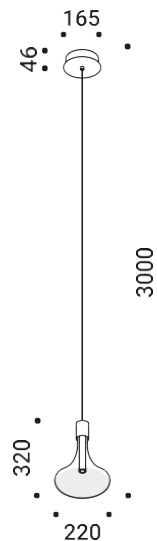

Cathode 1 Dim

design Omar Carraglia

CE IP20

100-240V ~ 50/60Hz - 6W LED

2700K - 264lm - CRI >90

3000K - 284lm - CRI >90

Descrizione Principale	Descrizione Supplementare	Codice GLOBAL	Codice US	Codice CN
Cathode 1 - Matt white	2700K - DALI	1A2980300A.27.01	1A2980303A.27.01	1A2980308A.27.01
Cathode 1 - Matt white	3000K - DALI	1A2980300A.30.01	1A2980303A.30.01	1A2980308A.30.01
Cathode 1 - Matt white	2700K - TRIAC/IGBT	1A2980300A.27.02	/	/
Cathode 1 - Matt white	3000K - TRIAC/IGBT	1A2980300A.30.02	/	/
Cathode 1 - Matt white	2700K - 1-10V	1A2980300A.27.03	1A2980303A.27.03	/
Cathode 1 - Matt white	3000K - 1-10V	1A2980300A.30.03	1A2980303A.30.03	/
Cathode 1 - Matt white	2700K - PUSH	1A2980300A.27.04	/	/
Cathode 1 - Matt white	3000K - PUSH	1A2980300A.30.04	/	/
Cathode 1 - Brushed brass	2700K - DALI	1A2980800A.27.01	1A2980803A.27.01	1A2980808A.27.01
Cathode 1 - Brushed brass	3000K - DALI	1A2980800A.30.01	1A2980803A.30.01	1A2980808A.30.01
Cathode 1 - Brushed brass	2700K - TRIAC/IGBT	1A2980800A.27.02	/	/
Cathode 1 - Brushed brass	3000K - TRIAC/IGBT	1A2980800A.30.02	/	/
Cathode 1 - Brushed brass	2700K - 1-10V	1A2980800A.27.03	1A2980803A.27.03	/
Cathode 1 - Brushed brass	3000K - 1-10V	1A2980800A.30.03	1A2980803A.30.03	/
Cathode 1 - Brushed brass	2700K - PUSH	1A2980800A.27.04	/	/
Cathode 1 - Brushed brass	3000K - PUSH	1A2980800A.30.04	/	/
Cathode 1 - Polished black chrome	2700K - DALI	1A2982800A.27.01	1A2982803A.27.01	1A2982808A.27.01
Cathode 1 - Polished black chrome	3000K - DALI	1A2982800A.30.01	1A2982803A.30.01	1A2982808A.30.01
Cathode 1 - Polished black chrome	2700K - TRIAC/IGBT	1A2982800A.27.02	/	/
Cathode 1 - Polished black chrome	3000K - TRIAC/IGBT	1A2982800A.30.02	/	/
Cathode 1 - Polished black chrome	2700K - 1-10V	1A2982800A.27.03	1A2982803A.27.03	/
Cathode 1 - Polished black chrome	3000K - 1-10V	1A2982800A.30.03	1A2982803A.30.03	/
Cathode 1 - Polished black chrome	2700K - PUSH	1A2982800A.27.04	/	/
Cathode 1 - Polished black chrome	3000K - PUSH	1A2982800A.30.04	/	/

→ NEW