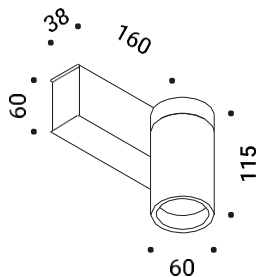

2700K - 955lm - CRI >97 / 3000K - 1005lm - CRI >97

With lens 1A3120000.00.00:

2700K - 965lm - CRI >97 / 3000K - 1016lm - CRI >97

 → NEW

Dot P Endless Casambi

design Omar Carraglia - Davide Groppi

Descrizione Principale	Descrizione Supplementare	Codice GLOBAL	Codice US	Codice CN
Dot P - Matt white	2700K - ENDLESS CASAMBI	1A2340300A.27.41	1A2340303A.27.41	/
Dot P - Matt white	3000K - ENDLESS CASAMBI	1A2340300A.30.41	1A2340303A.30.41	/
Dot P - Matt black	2700K - ENDLESS CASAMBI	1A2340400A.27.41	1A2340403A.27.41	/
Dot P - Matt black	3000K - ENDLESS CASAMBI	1A2340400A.30.41	1A2340403A.30.41	/
Dot P - Matt black / Polished gold	2700K - ENDLESS CASAMBI	1A2344900A.27.41	1A2344903A.27.41	/
Dot P - Matt black / Polished gold	3000K - ENDLESS CASAMBI	1A2344900A.30.41	1A2344903A.30.41	/