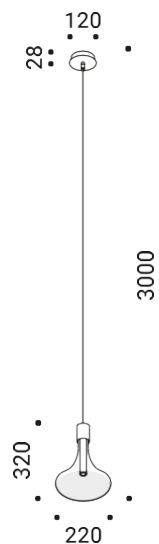

Cathode 1

design Omar Carraglia

Descrizione Principale	Descrizione Supplementare	Codice GLOBAL	Codice US	Codice CN
Cathode 1 - Matt white	2700K - ON/OFF	1A2980300A.27.00	1A2980303A.27.00	1A2980308A.27.00
Cathode 1 - Matt white	3000K - ON/OFF	1A2980300A.30.00	1A2980303A.30.00	1A2980308A.30.00
Cathode 1 - Brushed brass	2700K - ON/OFF	1A2980800A.27.00	1A2980803A.27.00	1A2980808A.27.00
Cathode 1 - Brushed brass	3000K - ON/OFF	1A2980800A.30.00	1A2980803A.30.00	1A2980808A.30.00
Cathode 1 - Polished black chrome	2700K - ON/OFF	1A2982800A.27.00	1A2982803A.27.00	1A2982808A.27.00
Cathode 1 - Polished black chrome	3000K - ON/OFF	1A2982800A.30.00	1A2982803A.30.00	1A2982808A.30.00

CE IP20

100-240V ~ 50/60Hz - 5,6W LED

2700K - 264lm - CRI >90

3000K - 284lm - CRI >90

→ NEW