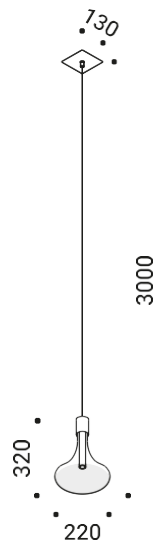

Cathode 2

design Omar Carraglia

Descrizione Principale	Descrizione Supplementare	Codice GLOBAL	Codice US	Codice CN
Cathode 2 - Matt white	2700K - CLIII	1A2990300A.27.20	1A2990303A.27.20	1A2990308A.27.20
Cathode 2 - Matt white	3000K - CLIII	1A2990300A.30.20	1A2990303A.30.20	1A2990308A.30.20
Cathode 2 - Brushed brass	2700K - CLIII	1A2990800A.27.20	1A2990803A.27.20	1A2990808A.27.20
Cathode 2 - Brushed brass	3000K - CLIII	1A2990800A.30.20	1A2990803A.30.20	1A2990808A.30.20
Cathode 2 - Polished black chrome	2700K - CLIII	1A2992800A.27.20	1A2992803A.27.20	1A2992808A.27.20
Cathode 2 - Polished black chrome	3000K - CLIII	1A2992800A.30.20	1A2992803A.30.20	1A2992808A.30.20

CE IP20

Max 350mA DC - 4 W LED

2700K - 264lm - CRI >90

3000K - 284lm - CRI >90

→ NEW