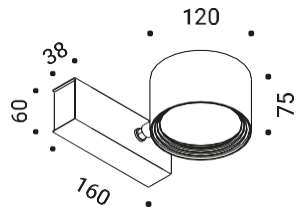

Spot Endless Casambi

Descrizione Principale	Descrizione Supplementare	Codice GLOBAL	Codice US	Codice CN
Spot - Matt white	ENDLESS CASAMBI	1A1080300A.00.41	1A1080303A.00.41	/
Spot - Matt black	ENDLESS CASAMBI	1A1080400A.00.41	1A1080403A.00.41	/
Spot - Matt black / Polished gold	ENDLESS CASAMBI	1A1084900A.00.41	1A1084903A.00.41	/

CE IP20

48V DC - Max 15,5W LED - 0,4 A

→ NEW