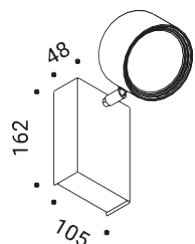

CE  IP20

220-240 V ~ 50/60 Hz - 21W LED

 → NEW

Spot

Descrizione Principale	Descrizione Supplementare	Codice GLOBAL	Codice US	Codice CN
Spot - Matt white	DALI	1A1080300A.00.01	/	/
Spot - Matt white	PUSH	1A1080300A.00.04	/	/
Spot - Matt white	1-10V	/	1A1080303A.00.03	/
Spot - Matt black	DALI	1A1080400A.00.01	/	/
Spot - Matt black	PUSH	1A1080400A.00.04	/	/
Spot - Matt black	1-10V	/	1A1080403A.00.03	/
Spot - Matt black / Polished gold	DALI	1A1084900A.00.01	/	/
Spot - Matt black / Polished gold	PUSH	1A1084900A.00.04	/	/
Spot - Matt black / Polished gold	1-10V	/	1A1084903A.00.03	/