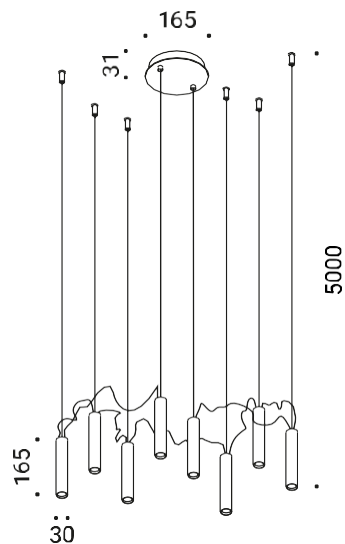

Simbiosi

design Davide Groppi

CE IP20

110-240V ~ 50/60Hz - 15W LED

2700K - 931lm - CRI >90

3000K - 960lm - CRI >90

Descrizione Principale	Descrizione Supplementare	Codice GLOBAL	Codice US	Codice CN
Simbiosi - Matt white	2700K - DALI	1A2870300A.27.01	1A2870303A.27.01	/
Simbiosi - Matt white	3000K - DALI	1A2870300A.30.01	1A2870303A.30.01	/
Simbiosi - Matt white	2700K - 1-10V	/	1A2870303A.27.03	/
Simbiosi - Matt white	3000K - 1-10V	/	1A2870303A.30.03	/
Simbiosi - Matt white	2700K - PUSH	1A2870300A.27.04	/	1A2870308A.27.04
Simbiosi - Matt white	3000K - PUSH	1A2870300A.30.04	/	1A2870308A.30.04
Simbiosi - Total black	2700K - DALI	1A2872600A.27.01	1A2872603A.27.01	/
Simbiosi - Total black	3000K - DALI	1A2872600A.30.01	1A2872603A.30.01	/
Simbiosi - Total black	2700K - 1-10V	/	1A2872603A.27.03	/
Simbiosi - Total black	3000K - 1-10V	/	1A2872603A.30.03	/
Simbiosi - Total black	2700K - PUSH	1A2872600A.27.04	/	1A2872608A.27.04
Simbiosi - Total black	3000K - PUSH	1A2872600A.30.04	/	1A2872608A.30.04
Simbiosi - Polished gold	2700K - DALI	1A2871900A.27.01	1A2871903A.27.01	/
Simbiosi - Polished gold	3000K - DALI	1A2871900A.30.01	1A2871903A.30.01	/
Simbiosi - Polished gold	2700K - 1-10V	/	1A2871903A.27.03	/
Simbiosi - Polished gold	3000K - 1-10V	/	1A2871903A.30.03	/
Simbiosi - Polished gold	2700K - PUSH	1A2871900A.27.04	/	1A2871908A.27.04
Simbiosi - Polished gold	3000K - PUSH	1A2871900A.30.04	/	1A2871908A.30.04

→ NEW