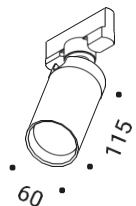

Dot Binario 51

design Omar Carraglia - Davide Groppi

Descrizione Principale	Descrizione Supplementare	Codice GLOBAL	Codice US	Codice CN
Dot Binario 51 - Matt white	ON/OFF	1A3710300A.00.00	1A3710303A.00.00	1A3710308A.00.00
Dot Binario 51 - Matt black	ON/OFF	1A3710400A.00.00	1A3710403A.00.00	1A3710408A.00.00
Dot Binario 51 - Matt white / Polished gold	ON/OFF	1A3713900A.00.00	1A3713903A.00.00	1A3713908A.00.00
Dot Binario 51 - Matt black / Polished gold	ON/OFF	1A3714900A.00.00	1A3714903A.00.00	1A3714908A.00.00