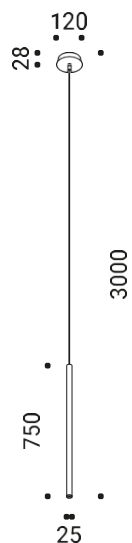

Miss 1

design Omar Carraglia

Descrizione Principale	Descrizione Supplementare	Codice GLOBAL	Codice US	Codice CN
Miss 1 - Matt white	2700K - ON/OFF	1A2960300A.27.00	1A2960303A.27.00	1A2960303A.27.00
Miss 1 - Matt white	3000K - ON/OFF	1A2960300A.30.00	1A2960303A.30.00	1A2960308A.30.00
Miss 1 - Matt black	2700K - ON/OFF	1A2960400A.27.00	1A2960403A.27.00	1A2960403A.27.00
Miss 1 - Matt black	3000K - ON/OFF	1A2960400A.30.00	1A2960403A.30.00	1A2960408A.30.00
Miss 1 - Brushed brass	2700K - ON/OFF	1A2960800A.27.00	1A2960803A.27.00	1A2960803A.27.00
Miss 1 - Brushed brass	3000K - ON/OFF	1A2960800A.30.00	1A2960803A.30.00	1A2960808A.30.00
Miss 1 - Total black	2700K - ON/OFF	1A2962600A.27.00	1A2962603A.27.00	1A2962603A.27.00
Miss 1 - Total black	3000K - ON/OFF	1A2962600A.30.00	1A2962603A.30.00	1A2962608A.30.00
Miss 1 - Polished black chrome	2700K - ON/OFF	1A2962800A.27.00	1A2962803A.27.00	1A2962808A.27.00
Miss 1 - Polished black chrome	3000K - ON/OFF	1A2962800A.30.00	1A2962803A.30.00	1A2962808A.30.00

CE IP20

100-240V ~ 50/60Hz - 5,6W LED

2700K - 290lm - CRI >90

3000K - 310lm - CRI >90

→ NEW