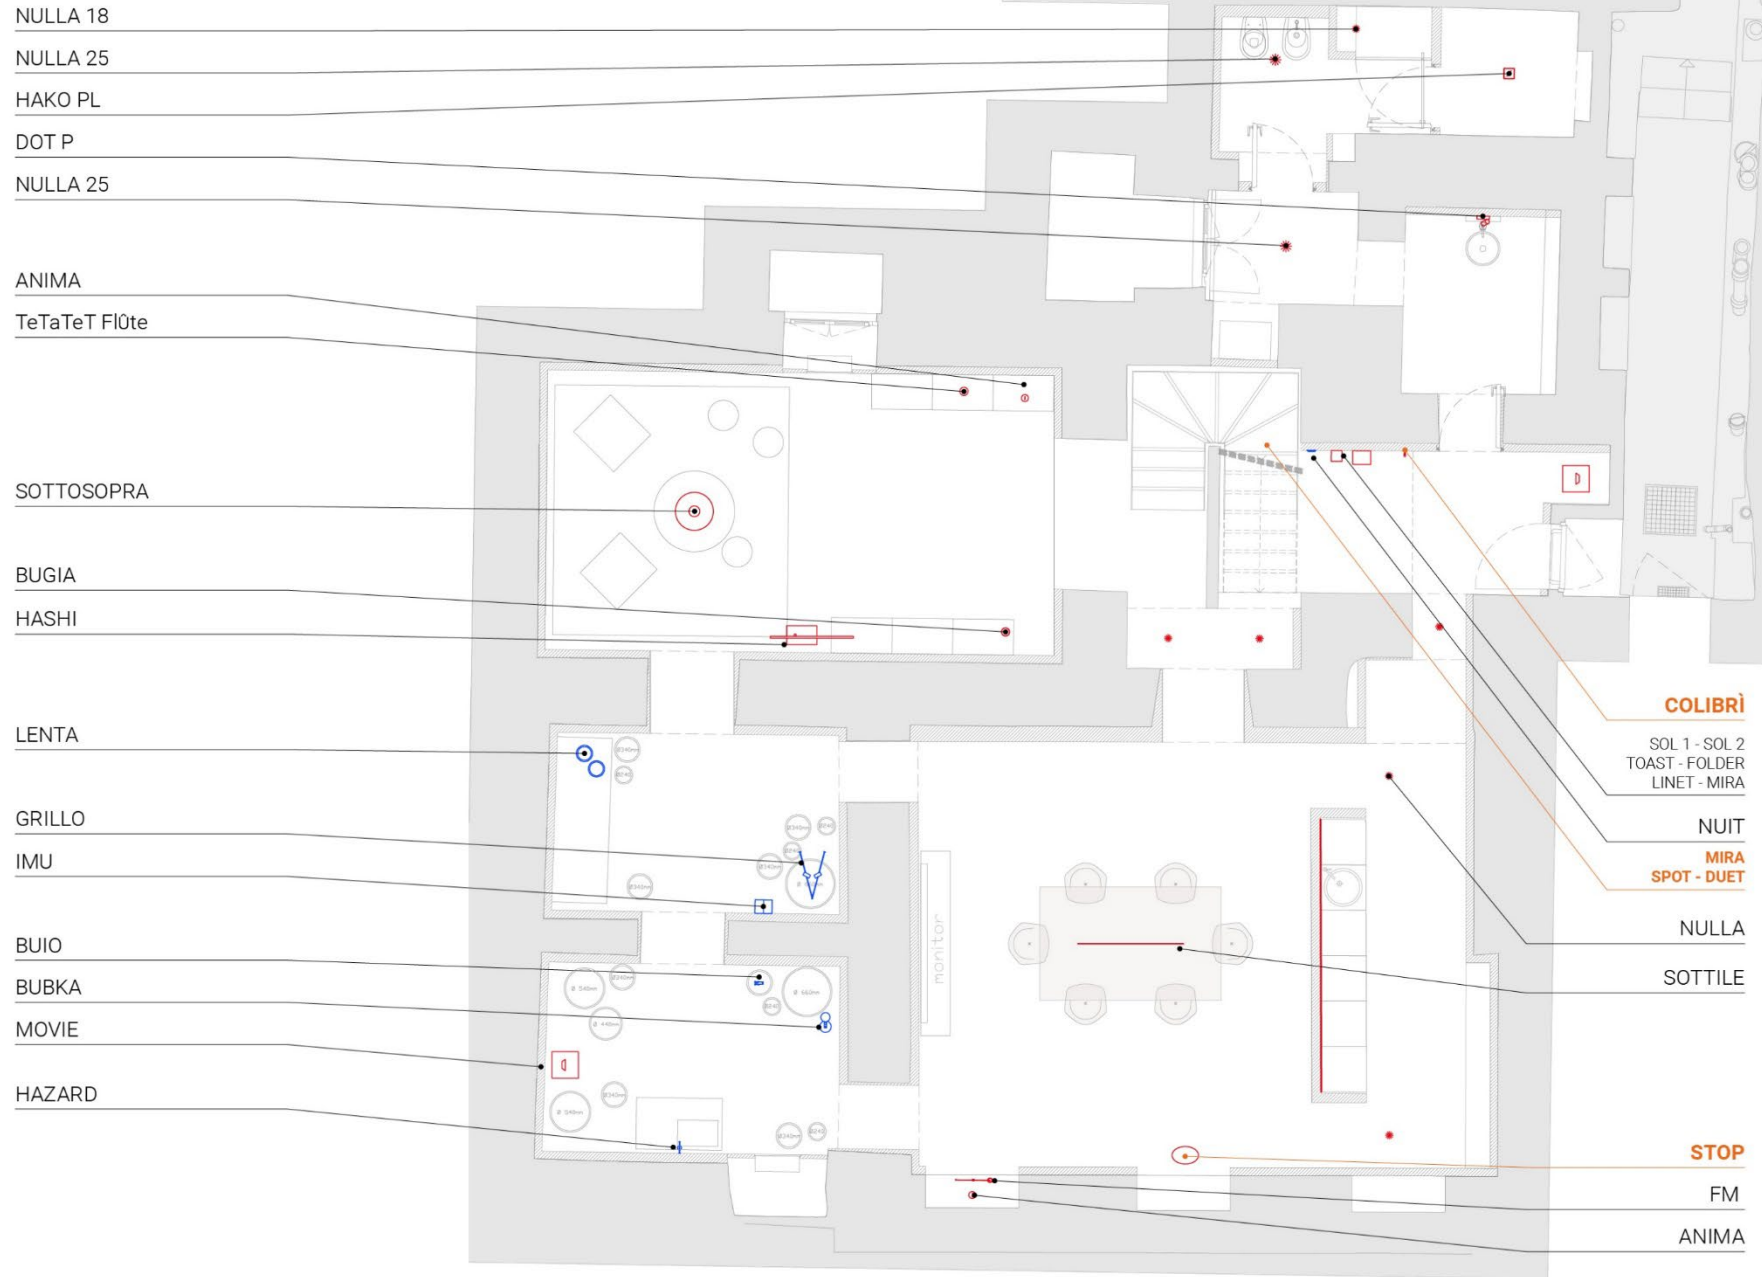

DAVIDE GROPPI MANZONI 38 | PIANO INTERRATO

CORTILE INTERNO

NULLA 18

NULLA 25

HAKO PL

DOT P

NULLA 25

ANIMA

TeTaTeT Flöte

SOTTOSOPRA

BUGIA

HASHI

LENTA

GRILLO

IMU

BUIO

BUBKA

MOVIE

HAZARD

COLIBRÌ

SOL 1 - SOL 2
TOAST - FOLDER
LINET - MIRA

NUIT

MIRA
SPOT - DUET

NULLA

SOTTILE

STOP

FM

ANIMA

VIA MANZONI