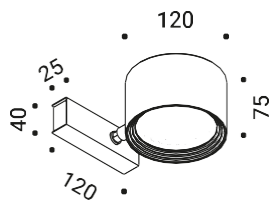

Spot Endless

Descrizione Principale	Descrizione Supplementare	Codice GLOBAL	Codice US	Codice CN
Spot - Matt white	ENDLESS	1A1080300A.00.40	1A1080303A.00.40	/
Spot - Matt black	ENDLESS	1A1080400A.00.40	1A1080403A.00.40	/
Spot - Matt black / Polished gold	ENDLESS	1A1084900A.00.40	1A1084903A.00.40	/

CE IP20

48V DC - Max 13W LED - 0,34 A

→ NEW