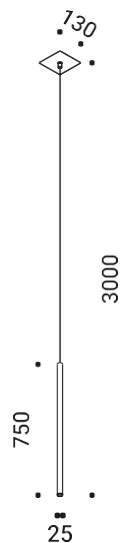

Miss 2

design Omar Carraglia

Descrizione Principale	Descrizione Supplementare	Codice GLOBAL	Codice US	Codice CN
Miss 2 - Matt white	2700K - CLIII	1A2970300A.27.20	1A2970303A.27.20	1A2970308A.27.20
Miss 2 - Matt white	3000K - CLIII	1A2970300A.30.20	1A2970303A.30.20	1A2970308A.30.20
Miss 2 - Matt black	2700K - CLIII	1A2970400A.27.20	1A2970403A.27.20	1A2970408A.27.20
Miss 2 - Matt black	3000K - CLIII	1A2970400A.30.20	1A2970403A.30.20	1A2970408A.30.20
Miss 2 - Brushed brass	2700K - CLIII	1A2970800A.27.20	1A2970803A.27.20	1A2970808A.27.20
Miss 2 - Brushed brass	3000K - CLIII	1A2970800A.30.20	1A2970803A.30.20	1A2970808A.30.20
Miss 2 - Total black	2700K - CLIII	1A2972600A.27.20	1A2972603A.27.20	1A2972608A.27.20
Miss 2 - Total black	3000K - CLIII	1A2972600A.30.20	1A2972603A.30.20	1A2972608A.30.20
Miss 2 - Polished black chrome	2700K - CLIII	1A2972800A.27.20	1A2972803A.27.20	1A2972808A.27.20
Miss 2 - Polished black chrome	3000K - CLIII	1A2972800A.30.20	1A2972803A.30.20	1A2972808A.30.20

CE IP20

Max 350mA DC - 4W LED

2700K - 290lm - CRI >90

3000K - 310lm - CRI >90

→ NEW