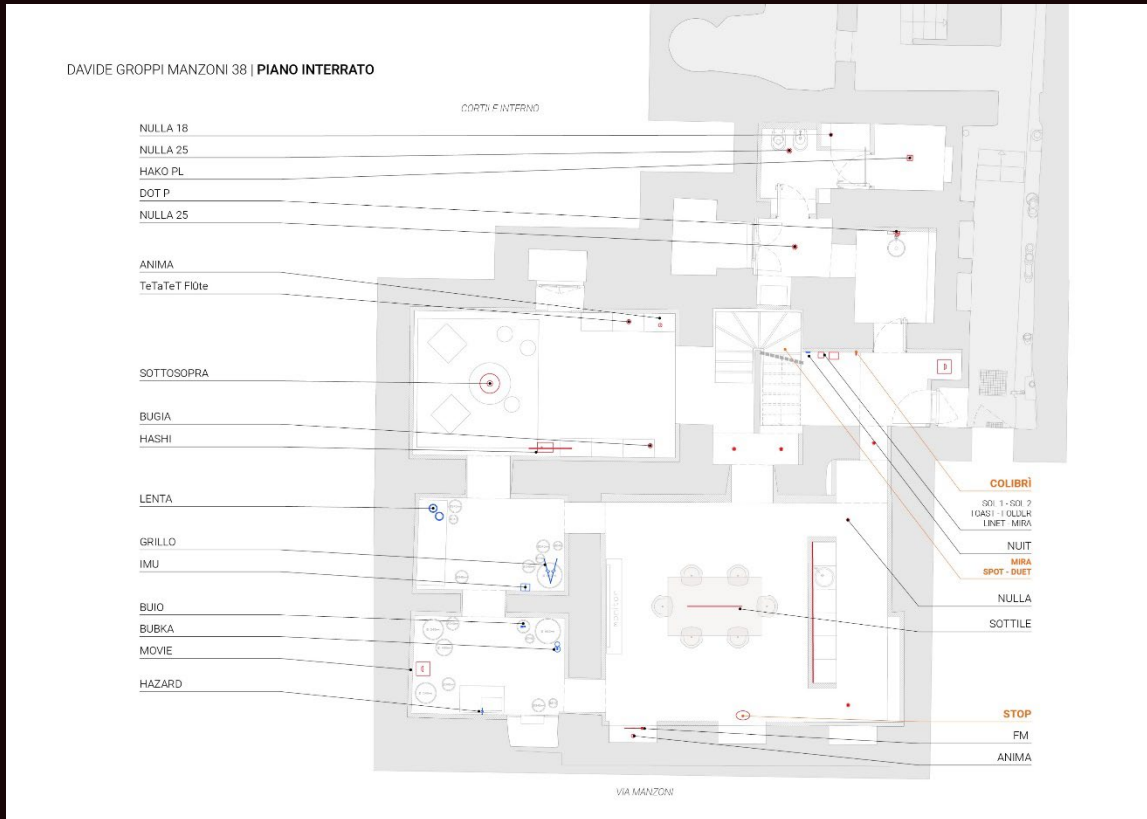

BASEMENT/PIANO INTERRATO

Basement/Piano Interrato	Function	Page	Global
ANIMA	Table	57	320,00 €
BUBKA	Outdoor	559	945,00 €
DRIVER	Accessories	560	60,00 €
BUGIA	Wireless	19	595,00 €
BUJO SPOT	Outdoor	576	180,00 €
EARTH SPIKE	Accessories	581	120,00 €
DRIVER	Accessories	581	65,00 €
DOT P	Wall/Ceiling	239	395,00 €
LENS	Accessories	243	35,00 €
FM	Table	65	445,00 €
FOLDER	Wall	263	485,00 €
GRILLO	Outdoor	589	390,00 €
DRIVER	Accessories	590	65,00 €
HAKO PL	Ceiling	335	325,00 €
HASHI	Floor	99	1.445,00 €
HAZARD	Outdoor	593	150,00 €
DRIVER	Accessories	594	50,00 €
IMU	Outdoor	599	820,00 €
DRIVER	Accessories	600	60,00 €
LENTA	Outdoor	607	785,00 €
LINET	Wall	267	395,00 €
MIRA	Wall	271	410,00 €
MOVIE	Floor	117	2.200,00 €
NUIIT	Outdoor	615	195,00 €
CONCRETE BOX	Accessories	616	5,00 €
DRIVER	Accessories	616	65,00 €
NULLA	Recessed	397	325,00 €
PLASTERBOARD	Accessories	400	95,00 €
DRIVER	Accessories	400	60,00 €
NULLA 18	Recessed	399	310,00 €
PLASTERBOARD	Accessories	400	95,00 €
DRIVER	Accessories	400	60,00 €
NULLA 25	Recessed	397	355,00 €
PLASTERBOARD	Accessories	400	95,00 €
DRIVER	Accessories	400	60,00 €
SOL1	Wall	299	395,00 €
SOL 2	Wall	303	475,00 €
SOTTILE	Suspension	223	760,00 €
RECESSED SUSP KIT	Accessories	226	280,00 €
DRIVER	Accessories	225	80,00 €
SOTTOSOPRA	Suspension	229	670,00 €
DRIVER	Accessories	231	150,00 €
TETATET FLUTE	Wireless	43	355,00 €
TOAST LED	Wall	316	375,00 €