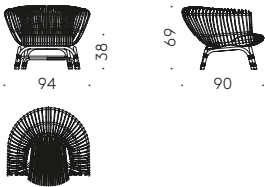

T.54 — Fratelli Monti - Archivio storico Bonacina 1889

Struttura in acciaio verniciato. Scocca realizzata con tessitura in midollino naturale.

Frame in painted steel. Body in natural wicker.