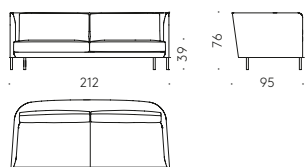

Divani — Sofas

Blendy — design O. Tahara

Struttura in acciaio con cinghie elastiche.
Imbottitura in poliuretano a quote differenziate.
Cuscini di seduta in piuma d'oca con supporto
in poliuretano espanso. Cuscini di schienale
e volanti in piuma d'oca. Rivestimento corto
tecnicamente sfoderabile in tessuto o fisso in pelle
o velluto.

Frame in steel with elastic straps.
Padding in variable-density foamed polyurethane.
Seat cushions in goose down with support
in foamed polyurethane. Back and loose cushions
in goose down. Totally removable external cover
in fabric or non-removable in leather.

cuscini/cushions