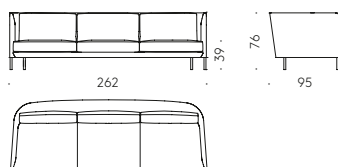

Divani — Sofas

Blendy — design O. Tahara

Struttura in acciaio con cinghie elastiche.
Imbottitura in poliuretano a quote differenziate.
Cuscini di seduta in piuma d'oca con supporto
in poliuretano espanso. Cuscini di schienale
e volanti in piuma d'oca. Rivestimento corto
tecnicamente sfoderabile in tessuto o fisso in pelle
o velluto.

Frame in steel with elastic straps.
Padding in variable-density foamed polyurethane.
Seat cushions in goose down with support
in foamed polyurethane. Back and loose cushions
in goose down. Totally removable external cover
in fabric or non-removable in leather.

cuscini/cushions