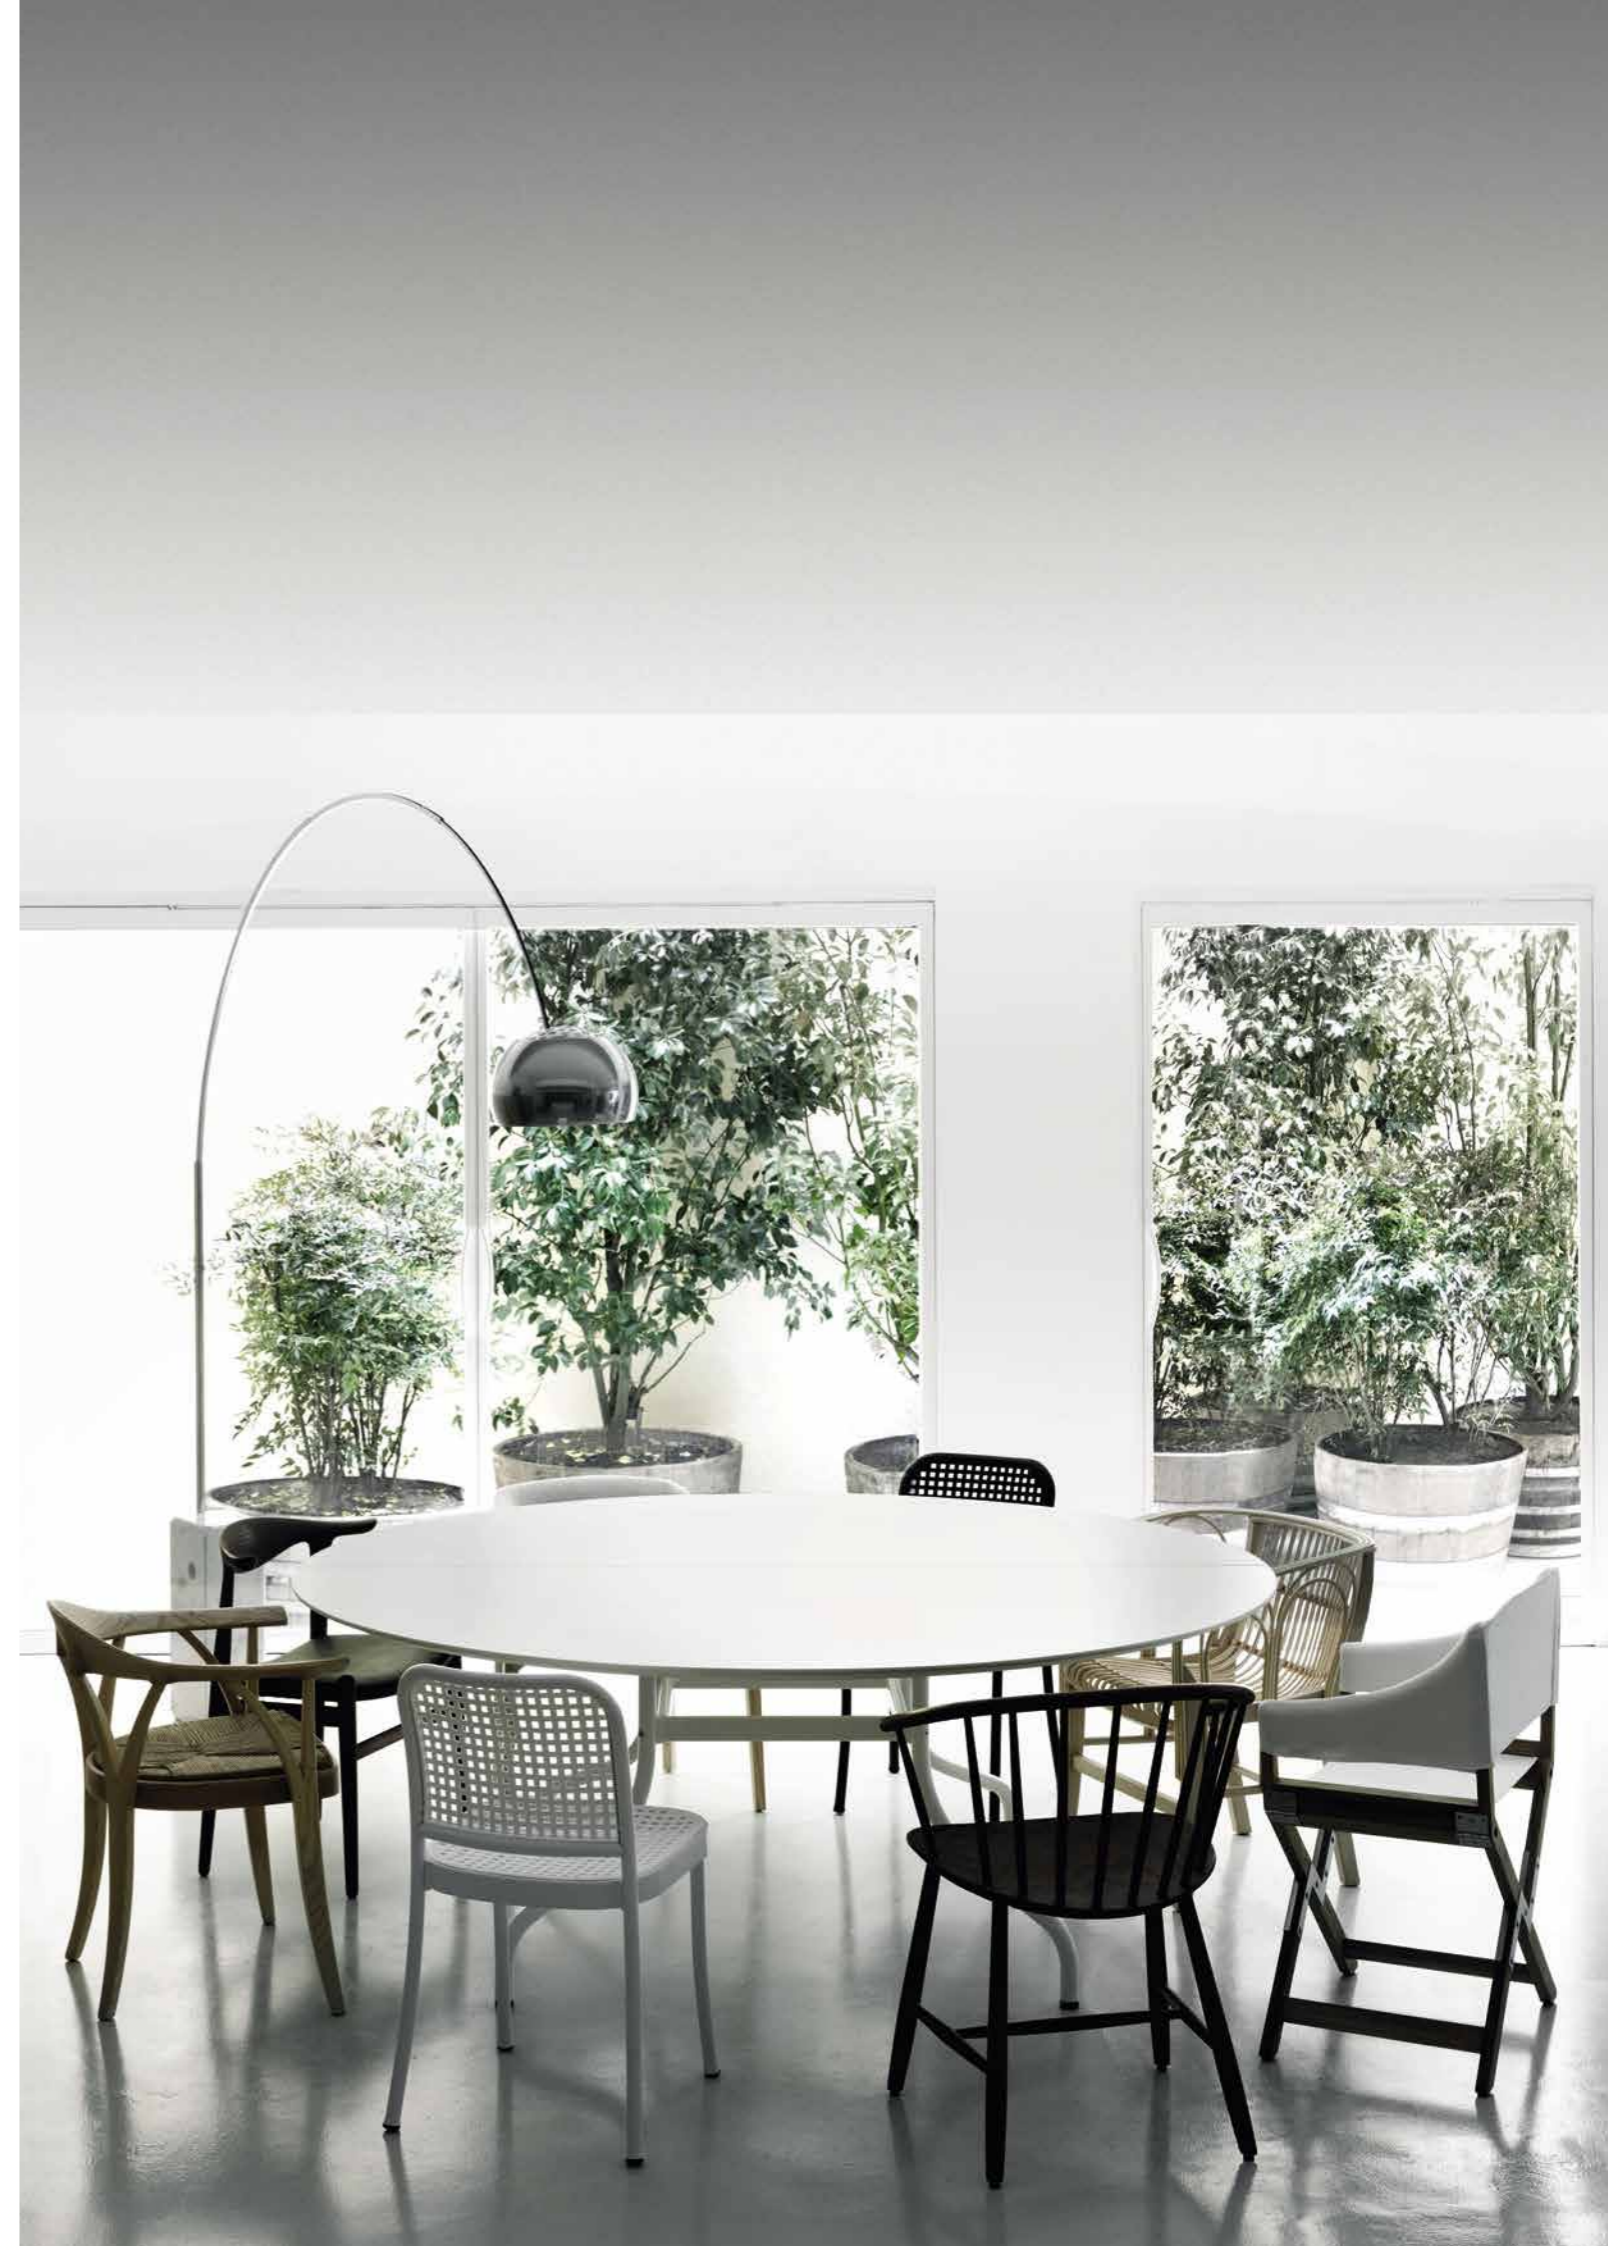

606 Universal Shelving System Libreria — Bookcase
Tuareg 16 Divano — Sofa
pag. 10.11
Shine Tavolo — Table
Silver, Donzella, Uragano, Sundance
Sedia — Chair