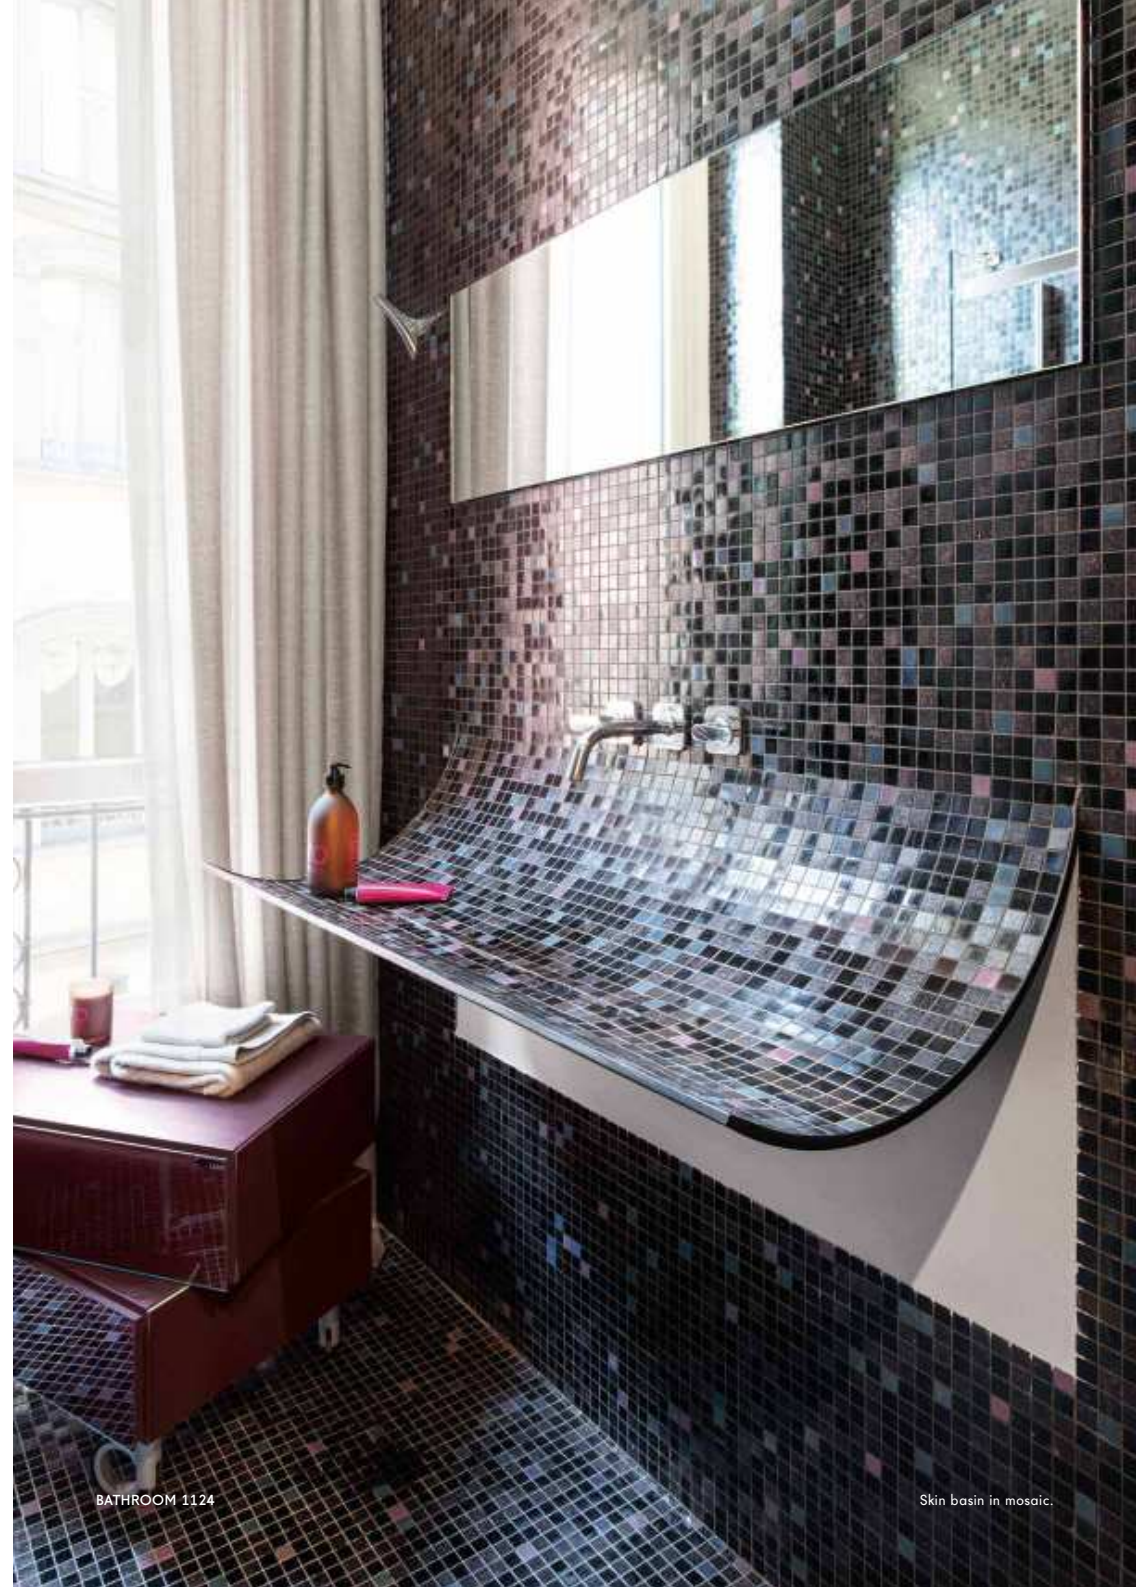

^{EN} A transparent window of water created from an 8 cm thick shelf. The Depth basin plays with a feeling of an empty, open void with its inclined bottom in clear glass. Wildwood, made from centuries-old oak with a sculpted grain, adapts perfectly to the space and creates an elegant surface. The material has been heat treated, making it highly resistant to liquids for renewed hold.

EN *This circular, wall-mounted basin is made from Cristalplant and lacquered on the outside. The bowl is surrounded by small circular stands that look like cells, either in Wildwood or coloured glass, as well as a metal towel rail. The simple shapes make for a perfect composition that creates an innovative, relaxing space in which to take care of yourself.*

BATHROOM 1122

Cellule basin, blu scuro lacquer, shelf in Wildwood grigio and argilla polished glass.

Skin Basin

Design Daniele Lago · 2013

IT Il rivestimento della parete sembra staccarsi come una pelle per dare forma ad un lavabo elegante e raffinato, supportato da una solida struttura in acciaio e rivestibile in resina o con tessere di mosaico da 2 x 2 cm. Un elemento di design innovativo dove l'acqua grazie alla perfetta angolazione può defluire in modo armonioso. Un lavabo che trova la sua perfetta collocazione in ambienti raffinati ed eleganti, ed anche in hotel, ristoranti o in spazi wellness.

EN *It looks as though the decoration is peeling off the wall like skin to give form to an elegant, refined washbasin. Supported by a solid steel base and clad in resin or with mosaic tiles measuring 2 x 2 cm. This innovative designer piece is perfectly angled so that the water drains away harmoniously. The basin is ideal for sophisticated and elegant private spaces, as well as in hotels, restaurants or wellness areas.*