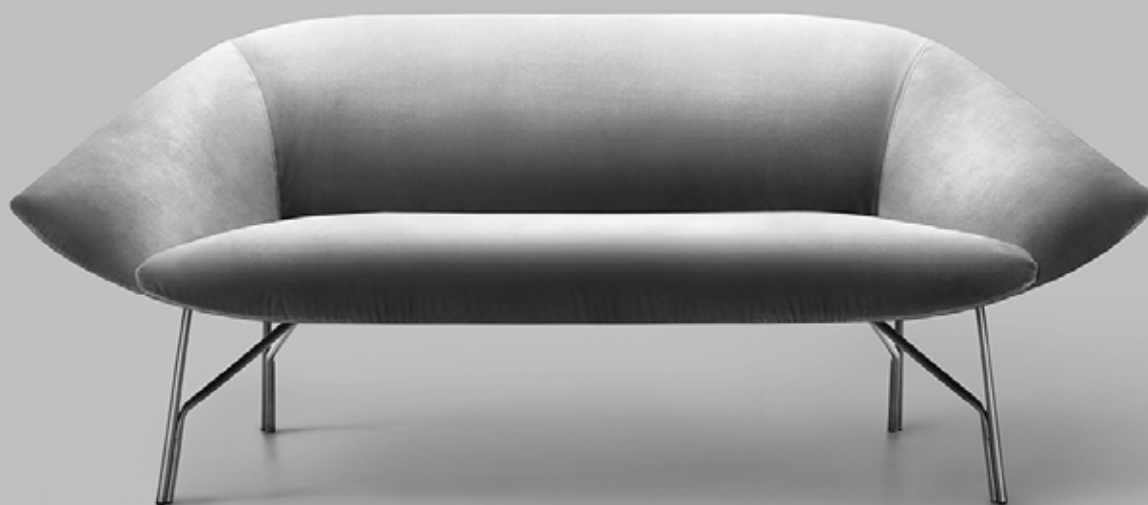

...6/7

LENNOX

↳ **LENNOX / GORDON GUILLAUMIER**

DIVANO

BASE IN METALLO FINITURA BRONZO.
SEDUTA IMBOTTITA TESSUTO O PELLE.

SOFA

BASE IN BRONZE COLOURED METAL.
SEAT UPHOLSTERED IN FABRIC OR LEATHER.

DIMENSIONS

L 1680 x P 810 x H 690
W 66¼" x D 32" x H 27¼"