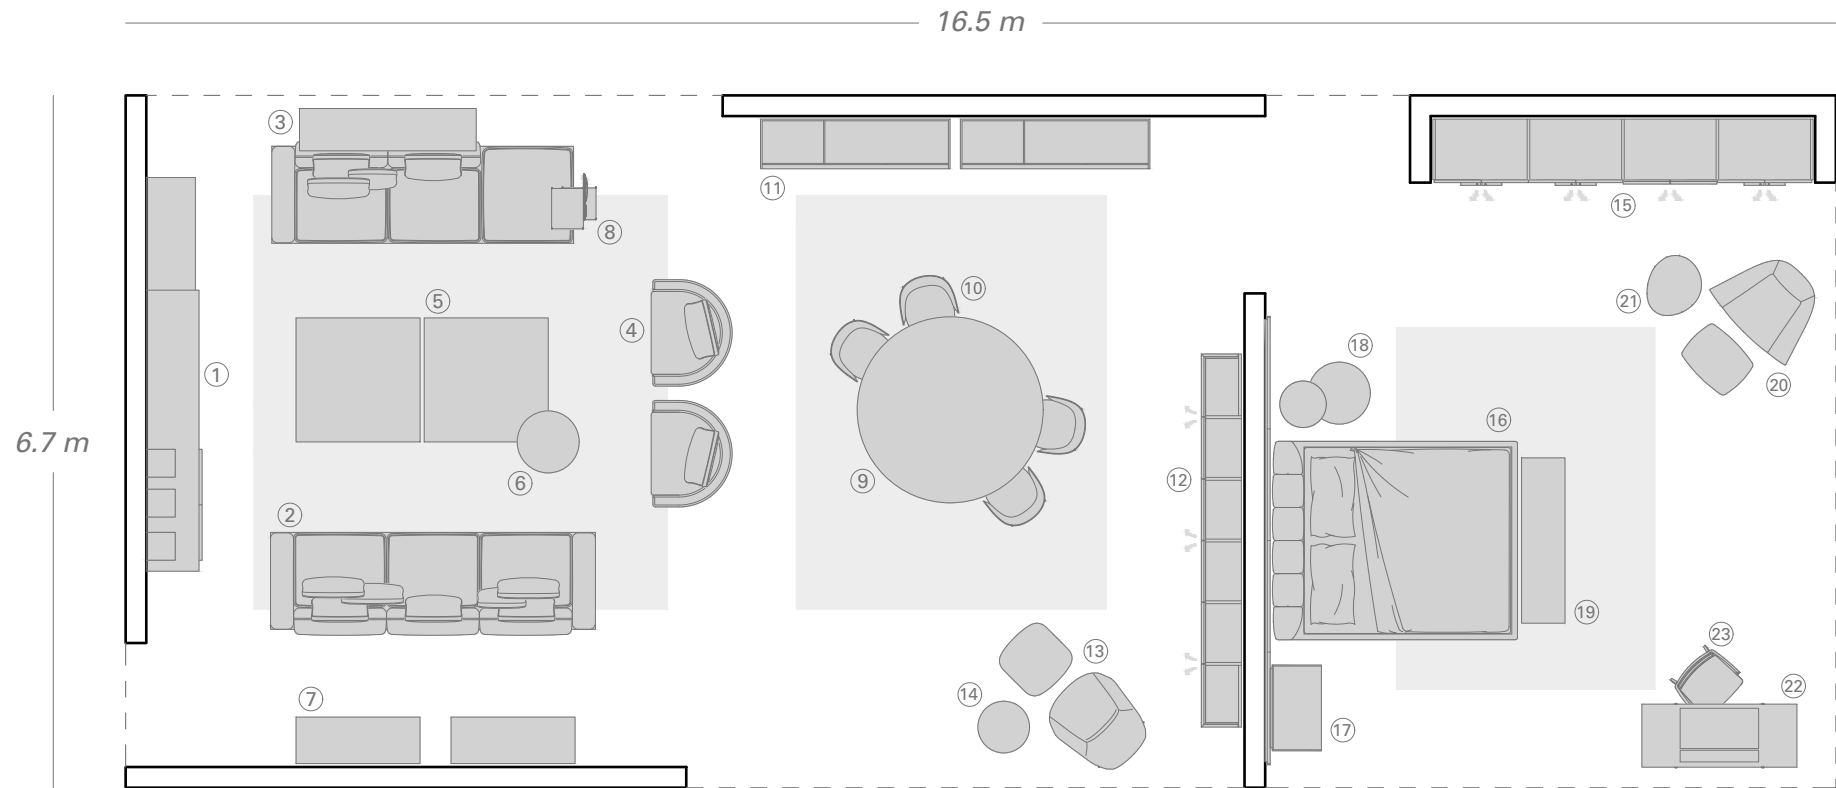

**living A - 39 sqm.**

- 1 | selecta day system
- 2 | neil sofa W. 3000x3100
- 3 | oydo coffee table W. 1600  
oydo coffee table D. 900
- 4 | taiki armchair
- 5 | flowers little table
- 6 | LT40 sideboard
- 7 | boeken bookcase

**dining C - 30 sqm.**

- 8 | alamo table
- 9 | hati chair
- 10 | galerist display cabinet
- 11 | LT40 boiserie + sideboard
- 12 | notch pouf

**night A - 39 sqm.**

- 13 | seryasse hinged wardrobe
- 14 | victoriano bed
- 15 | vic nightstand
- 16 | top nightstand
- 17 | bice armchair
- 18 | sign little table
- 19 | LT40 frame cabinet