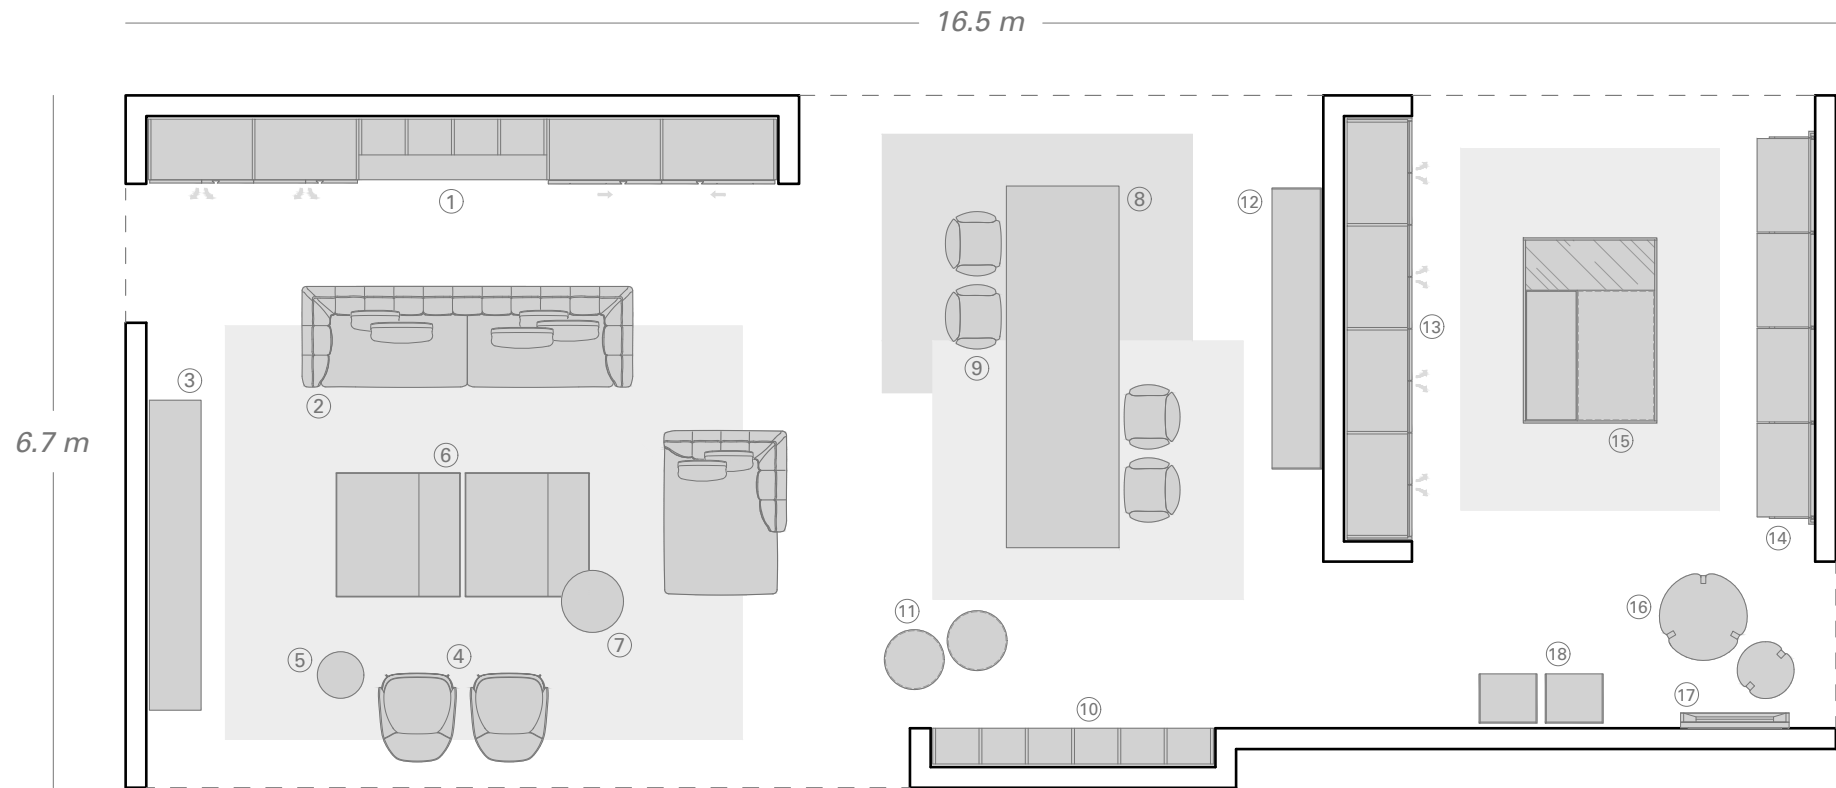

**living B - 39 sqm.**

- 1 | LT40 day system
- 2 | yard sofa W. 3140  
yard sofa W. 2920
- 3 | courtyard open element
- 4 | alton armchair
- 5 | cruise coffee table
- 6 | sign little table
- 7 | glance display cabinet
- 8 | note little table

**dining A - 35 sqm.**

- 9 | bulè table
- 10 | bea little armchair
- 11 | cases sideboard
- 12 | selecta day system
- 13 | lady jane bergere + pouf
- 14 | mr. zheng little table

**night B - 36 sqm.**

- 15 | kyn + dandy hinged wardrobe
- 16 | victoriano bed
- 17 | LT40 boiserie + nightstand
- 18 | sign nightstand
- 19 | fence bench
- 20 | lennox armchair + pouf
- 21 | flowers little table
- 22 | novelist desk
- 23 | hati chair