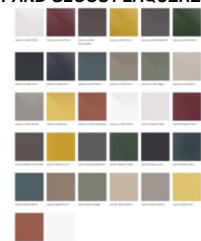

LEGS

Stained solid beech-wood

Rigid polyurethane for lacquered and covered version

LEGS FINISHES

- matt lacquered
- glossy lacquered
- Black stained beech-wood
- Fixed cover in a selection of Meridiani fabrics and leathers

Nota: free fabric / leather mix between legs and seat not possible

FINITURE GAMBE – FEET FINISHES

LACCATI OPACHI E LUCIDI
MATT AND GLOSSY LAQUERED

LEGNO TINTO BLACK
BLACK STAINED WOOD

TESSUTO - PELLE
FABRIC - LEATHER