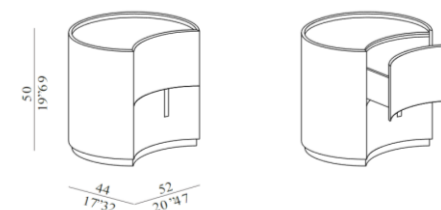

DESCRIZIONE : Comodino con cassetti disponibile in versione laccata opaca e lucida nei colori di collezioni , con piano a scelta in diverse varianti di materiale.

STRUTTURA:

Legno curvato

FINITURA:

Laccata opaca e lucida nei colori di collezione

FINITURE PIANO:

- Laccato opaco e lucido nei colori di collezione
- Vetro retro-verniciato opaco e lucido nei colori nei colori di collezione
- Marmi di collezione

CASSETTI:

Interno in melaminico grigio con frontale in curvato laccato

OPTIONAL:

Tappetino in cuoio

DESCRIPTION: Night table with 2 drawers. Matt or glossy lacquered, with recessed top in different finishes.

FRAME

Curved wood

FINISH:

Matt or glossy lacquered

TOP FINISHES:

- Matt or glossy lacquered
- Back-painted glass
- Marble

DRAWERS:

Inner frame in grey melamine with curved lacquered front panel

OPTIONAL

Mat in saddle leather