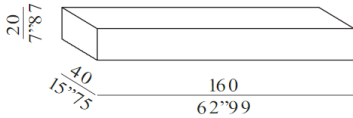

MODULI BASE- MODULE BASE