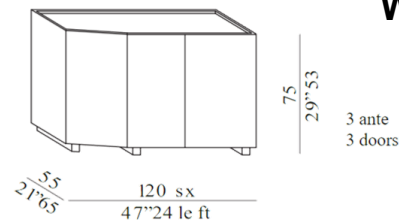

WALLIS UNO DX-SX