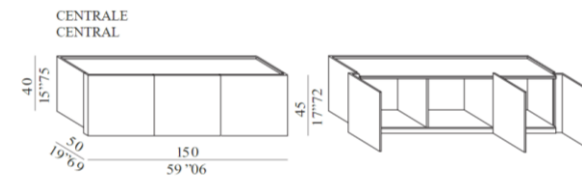

Base: Stained oak light, black, tobacco

OPTIONAL

CUSCINO 3 CILINDRI
CUSHION 3 BLOSTERS

CUSCINO 4 CILINDRI
CUSHION 4 BLOSTERS

CONTENITORI CENTRALI CON CASSETTI CENTRAL STORAGES WITH DRAWERS

CONTENITORI CENTRALI CON ANTE CENTRAL STORAGES WITH DOORS