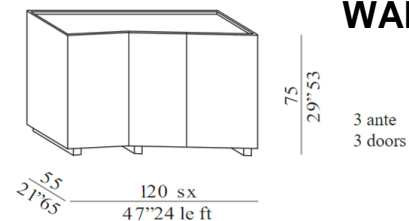

WALLIS DUE DX-SX