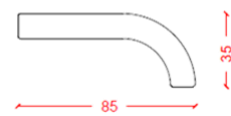

NEW

finitura - finish: quilt

finitura - finish: diamond

testiera curva SX
Curved headboard LEFT

testiera curva DX
Curved headboard RIGHT

TUYO LOW CURVE Ball

Letti
Beds

DIAM. 10 CM