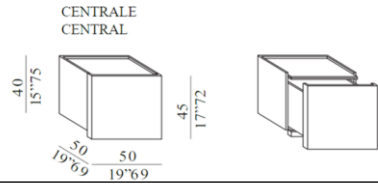

Base: Stained oak light, black, tobacco

OPTIONAL

CUSCINO 3 CILINDRI
CUSHION 3 BLOSTERS

CUSCINO 4 CILINDRI
CUSHION 4 BLOSTERS

CONTENITORI CENTRALI CON CASSETTI CENTRAL STORAGES WITH DRAWERS

CONTENITORI CENTRALI CON ANTE CENTRAL STORAGES WITH DOORS