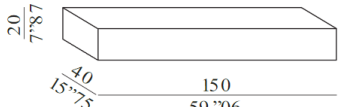

MODULI BASE- MODULE BASE