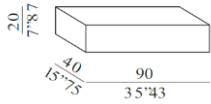

MODULI BASE- MODULE BASE