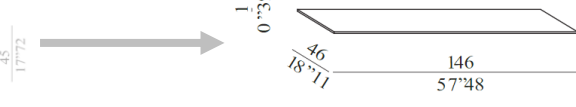

CONTENITORI - STORAGE UNITS:
IMPIALLACCIATO ROVERE - STAINED OAK VENEER

FINITURE TINTA ROVERE - STAINED OAK FINISHES:

ROVERE TINTO - STAINED OAK

LIGHT BLACK TOBACCO

FINITURE PIANI

TOP FINISHES

MARMO - MARBLE