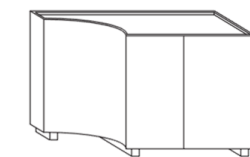

75
29"53

2 ante
2 doors

55
21"65

120 sx
47"24 le ft