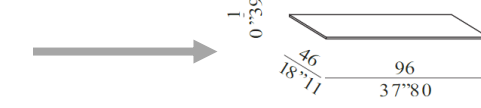

CONTENITORI - STORAGE UNITS:
IMPIALLACCIATO ROVERE - STAINED OAK VENEER

FINITURE TINTA ROVERE - STAINED OAK FINISHES:

ROVERE TINTO - STAINED OAK

LIGHT BLACK TOBACCO

FINITURE PIANI

TOP FINISHES

MARMO - MARBLE