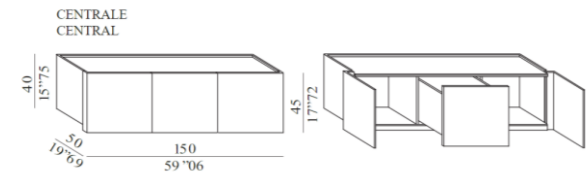

CONTENITORI CENTRALI CON ANTE E CASSETTO CENTRAL STORAGE UNITS WITH DOORS AND DRAWER