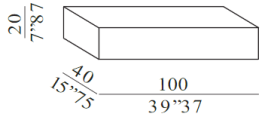

MODULI BASE- MODULE BASE