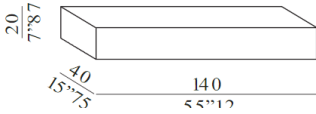

MODULI BASE- MODULE BASE