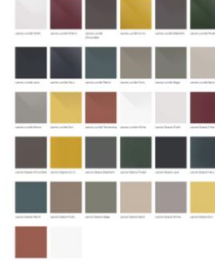

**LACCATO LUCIDO E OPACO
MATT AND GLOSSY LACQUERED**