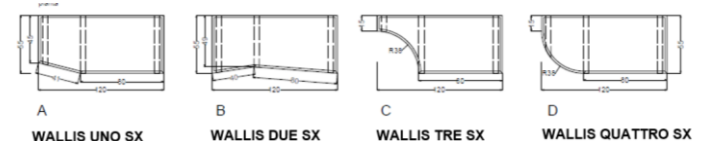

DESCRIZIONE: Contenitore alto disponibile in quattro diverse varianti formali, con possibilità di cassetti e ante a scelta. I diversi contenitori sono accostabili tra loro per dar vita ad interessanti e dinamiche composizioni. Disponibile in laccato opaco e lucido nei colori di collezione, con piani a scelta in marmo, laccato opaco e lucido e vetri retroverniciati.

INTERNO MOBILE: Mobilitato grigio

ESTERNO MOBILE: Pannelli in mdf laccati opachi o lucidi

FINITURE CASSE : Laccate opache e lucide nei colori di collezione

MANIGLIE CASSETTI: In metallo laccato nei colori di collezione

DESCRIPTION : high storage unit with 4 different shapes, available with drawers and / or doors. The unit can be placed side-by-side to create dynamic compositions. Available matt or glossy lacquered, tops available in marble, matt or glossy lacquered and back-painted glass.

INNER FRAME: grey melamine

OUTER FRAME: MDF panels, matt or glossy lacquered

FRAME FINISHES: matt or glossy lacquered

DRAWERS' HANDLES: in lacquered metal