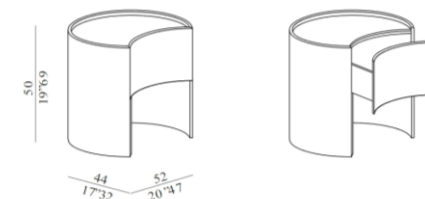

DESCRIZIONE : Comodino con cassetto disponibile in versione laccata opaca e lucida nei colori di collezioni, con piano a scelta in diverse varianti di materiale.

STRUTTURA:

Legno curvato

FINITURA:

Laccata opaca e lucida nei colori di collezione

FINITURE PIANO:

- Laccato opaco e lucido nei colori di collezione
- Vetro retro-verniciato opaco e lucido nei colori nei colori di collezione
- Marmi di collezione

CASSETTO:

Interno in melaminico grigio con frontale in curvato laccato

OPTIONAL:

Tappetino in cuoio

DESCRIPTION : Night table with drawer. Matt or glossy lacquered, with recessed top in different finishes.

FRAME:

Curved wood

FINISH:

Matt or glossy lacquered

TOP FINISHES:

- Matt or glossy lacquered
- Back-painted glass
- Marble

DRAWER:

Inner frame in grey melamine with curved lacquered front panel

OPTIONAL:

Mat in saddle leather