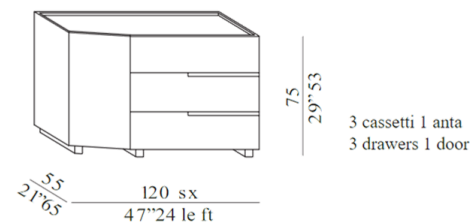

WALLIS UNO DX-SX