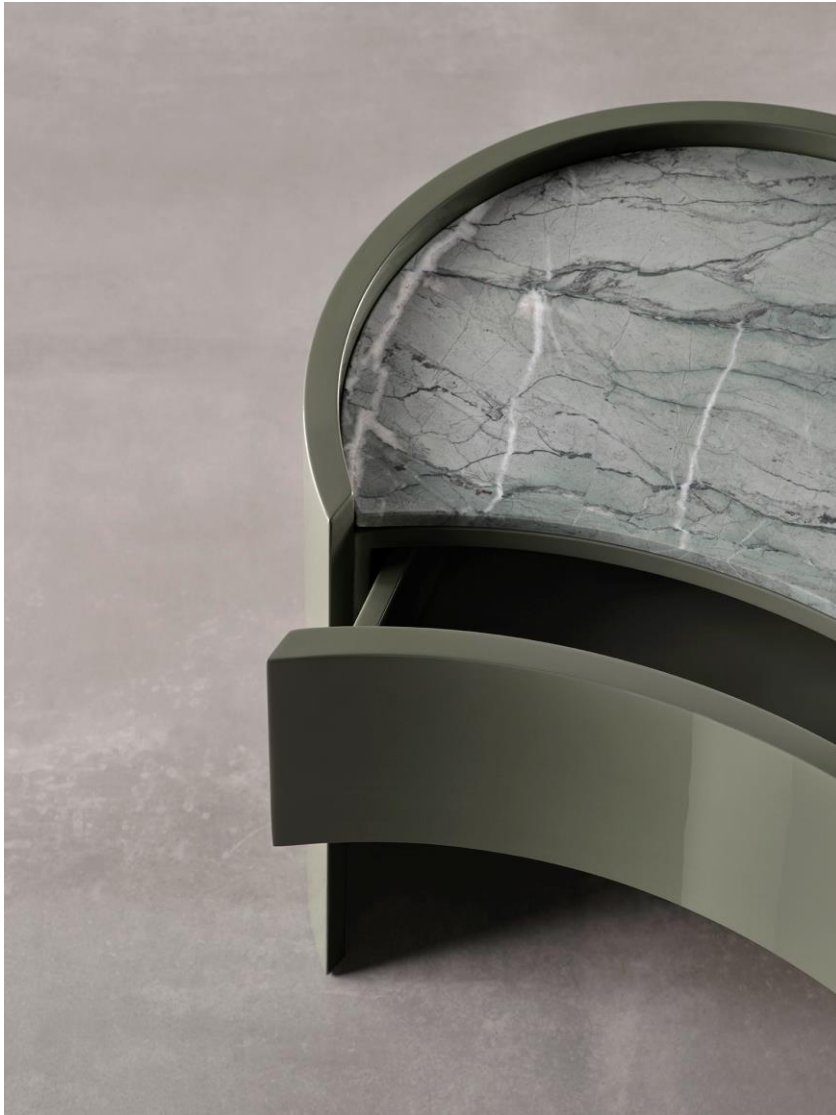

- Matt or glossy lacquered
- Back-painted glass
- Marble

DRAWER:

Inner frame in grey melamine with curved lacquered front panel

OPTIONAL:

Mat in saddle leather

MARMO - MARBLE

VETRO RETROVERNICIATO BACK-PAINTED GLASS