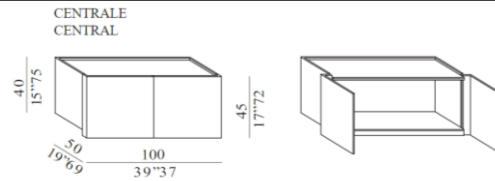

Base: Stained oak light, black, tobacco

OPTIONAL

CUSCINO 3 CILINDRI
CUSHION 3 BLOSTERS

CUSCINO 4 CILINDRI
CUSHION 4 BLOSTERS

CONTENITORI CENTRALI CON CASSETTI CENTRAL STORAGES WITH DRAWERS

CONTENITORI CENTRALI CON ANTE CENTRAL STORAGES WITH DOORS