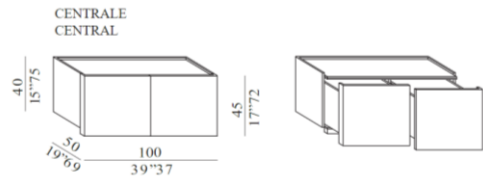

Base: Stained oak light, black, tobacco

OPTIONAL

CUSCINO 3 CILINDRI
CUSHION 3 BLOSTERS

CUSCINO 4 CILINDRI
CUSHION 4 BLOSTERS

CONTENITORI CENTRALI CON CASSETTI CENTRAL STORAGES WITH DRAWERS

CONTENITORI CENTRALI CON ANTE CENTRAL STORAGES WITH DOORS