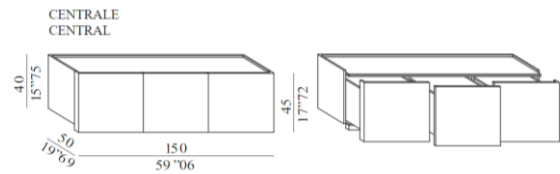

Base: Stained oak light, black, tobacco

OPTIONAL

CUSCINO 3 CILINDRI
CUSHION 3 BLOSTERS

CUSCINO 4 CILINDRI
CUSHION 4 BLOSTERS

CONTENITORI CENTRALI CON CASSETTI CENTRAL STORAGES WITH DRAWERS

CONTENITORI CENTRALI CON ANTE CENTRAL STORAGES WITH DOORS