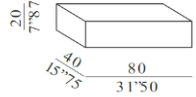

MODULI BASE- MODULE BASE