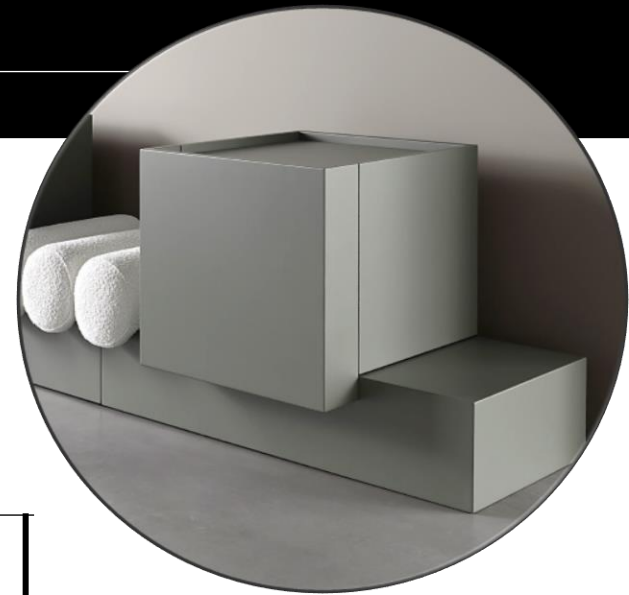

Base: Stained oak light, black, tobacco

OPTIONAL

CUSCINO 3 CILINDRI
CUSHION 3 BLOSTERS

CUSCINO 4 CILINDRI
CUSHION 4 BLOSTERS

CONTENITORI CENTRALI CON CASSETTI CENTRAL STORAGES WITH DRAWERS

CONTENITORI CENTRALI CON ANTE CENTRAL STORAGES WITH DOORS