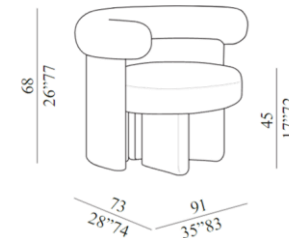

FRONT LEG FINISHES

- matt lacquered
- glossy lacquered
- black stained beech-wood
- covered in a selection of Meridiani fabrics (same fabric backrest-seat)