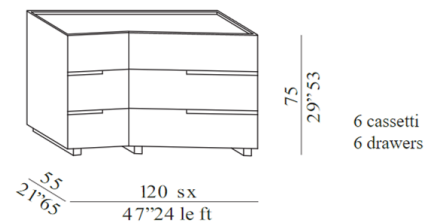

WALLIS DUE DX-SX