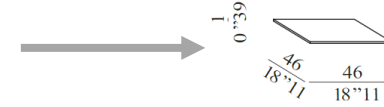

CONTENITORI - STORAGE UNITS:
IMPIALLACCIATO ROVERE - STAINED OAK VENEER

FINITURE TINTA ROVERE - STAINED OAK FINISHES:

ROVERE TINTO - STAINED OAK

LIGHT BLACK TOBACCO

FINITURE PIANI

TOP FINISHES

MARMO - MARBLE