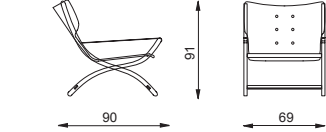

TRACK design Kemistry of Style

POLTRONE, ARMCHAIRS

HOST design M. Corti

JACKIE design M. Corti

CARLTON design M. Corti

CONTENITORI, CABINETS

LINK design Kemistry of Style

FENCY design M. Corti

strutture

GORDON design Kemistry of Style

LOOM design M. Corti

SOFTWOOD design M. Corti

SIR design C. Colombo

SIMPLY design E. Bernhardt

REST design C. Colombo

SHELFORD design M. Corti

STREAM design M. Corti

TWIST design M. Corti

TAVOLI, TABLES

MITOS design G. Cappelletti

SWEET design E. Bernhardt

TAVOLINI, COFFEE TABLES

FLOW design M. Corti

ODILON design M. Corti