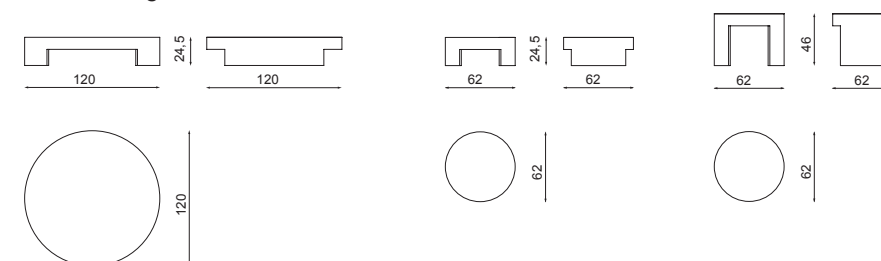

LINK design R. Bello Dias

RAFFLES design M. Corti

RISE design M. Corti

TURN design C. Colombo

ART DIRECTION | kemistry of style
PHOTO | Walter Gumiero
3D IMAGES | CLX europe
PRINT | Grafiche Mariano