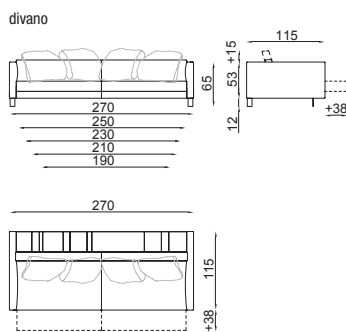

BOOK NEST design C. Colombo