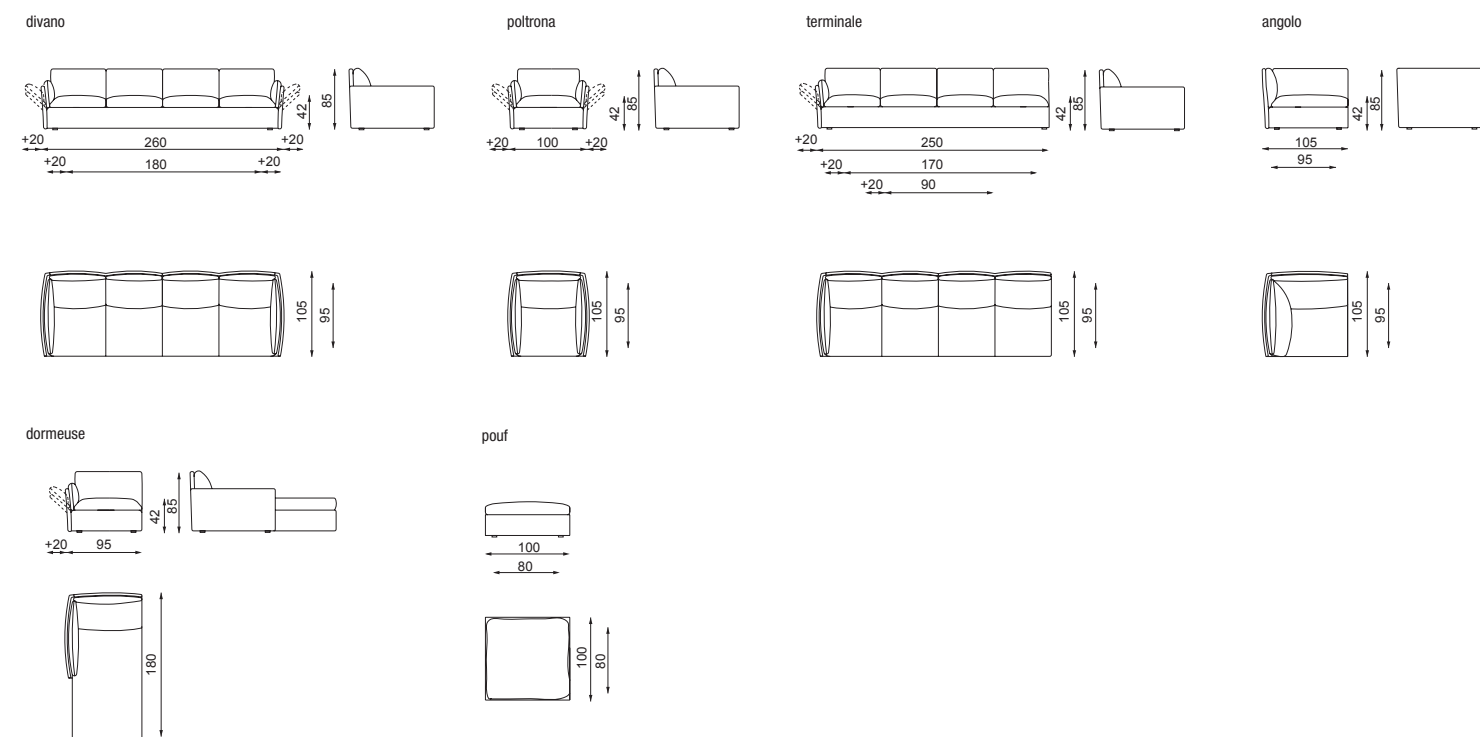

TEMPT. design Kemistry of Style