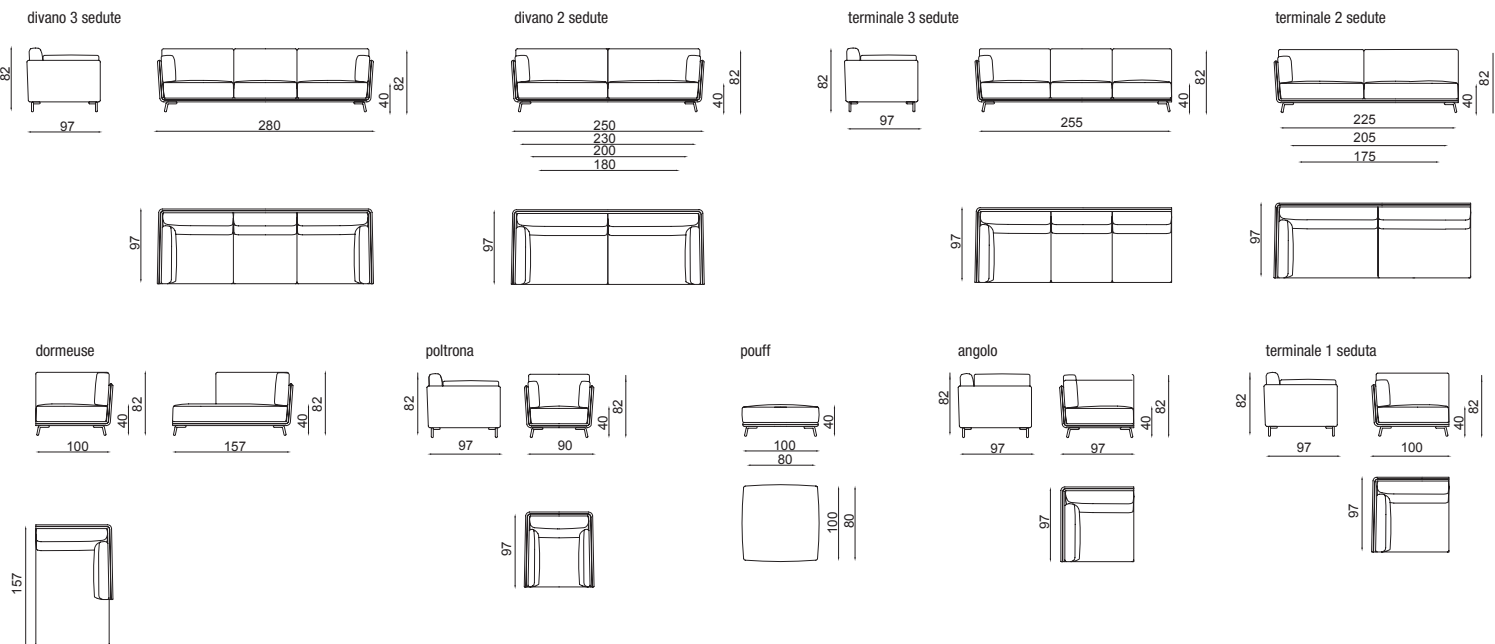

JOE design C. Colombo