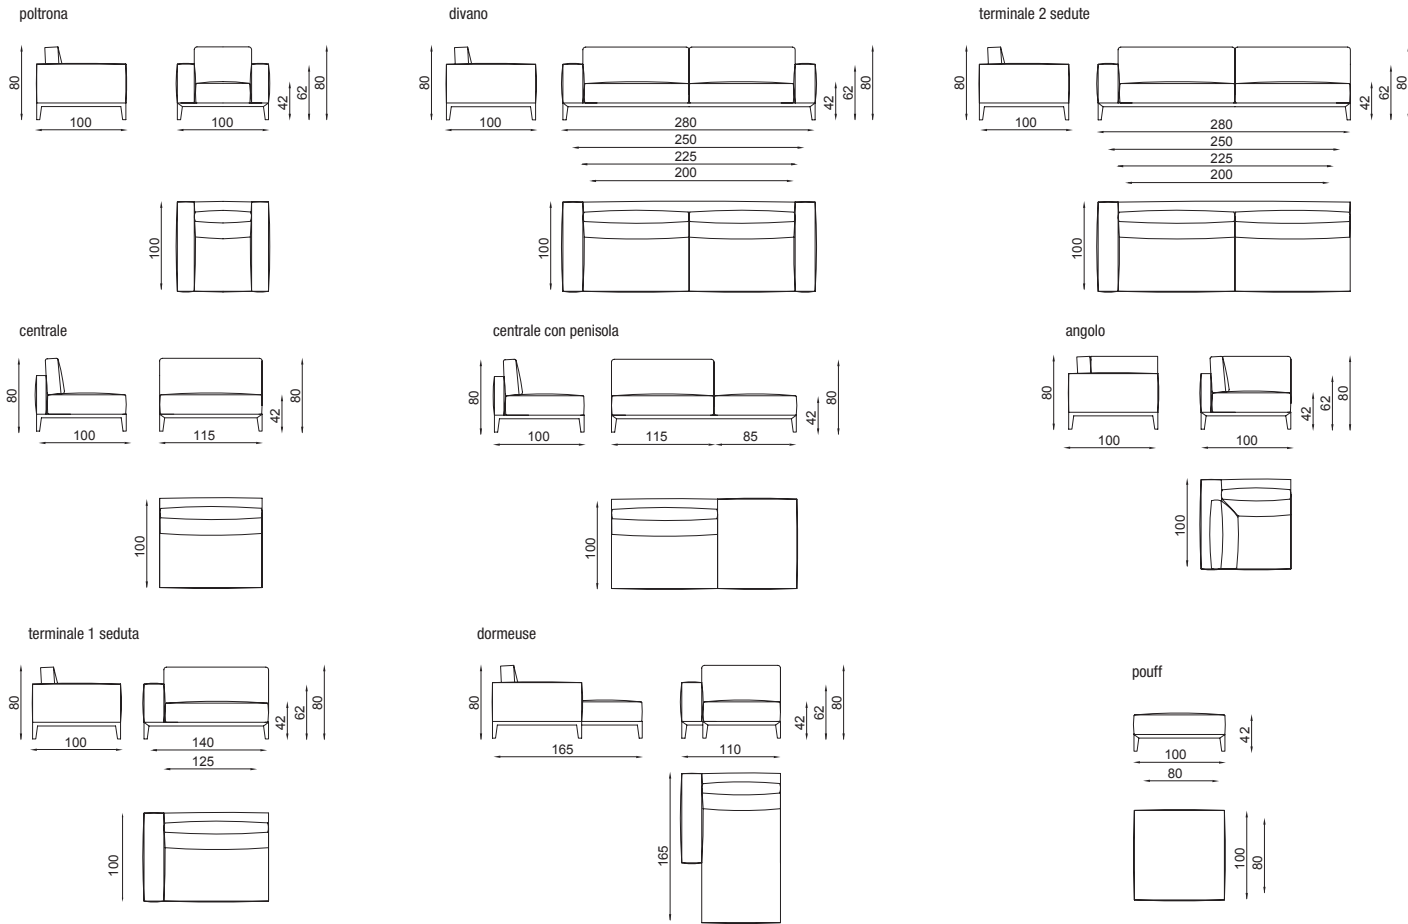

HERRY design C. Colombo