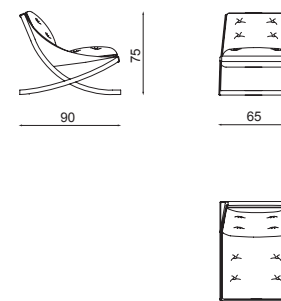

TRACK design Kemistry of Style

POLTRONE, ARMCHAIRS

HOST design M. Corti

JACKIE design M. Corti

CARLTON design M. Corti

CONTENITORI, CABINETS

LINK design Kemistry of Style

FENCY design M. Corti

strutture

GORDON design Kemistry of Style

LOOM design M. Corti

SOFTWOOD design M. Corti

SIR design C. Colombo

SIMPLY design E. Bernhardt

REST design C. Colombo

SHELFORD design M. Corti