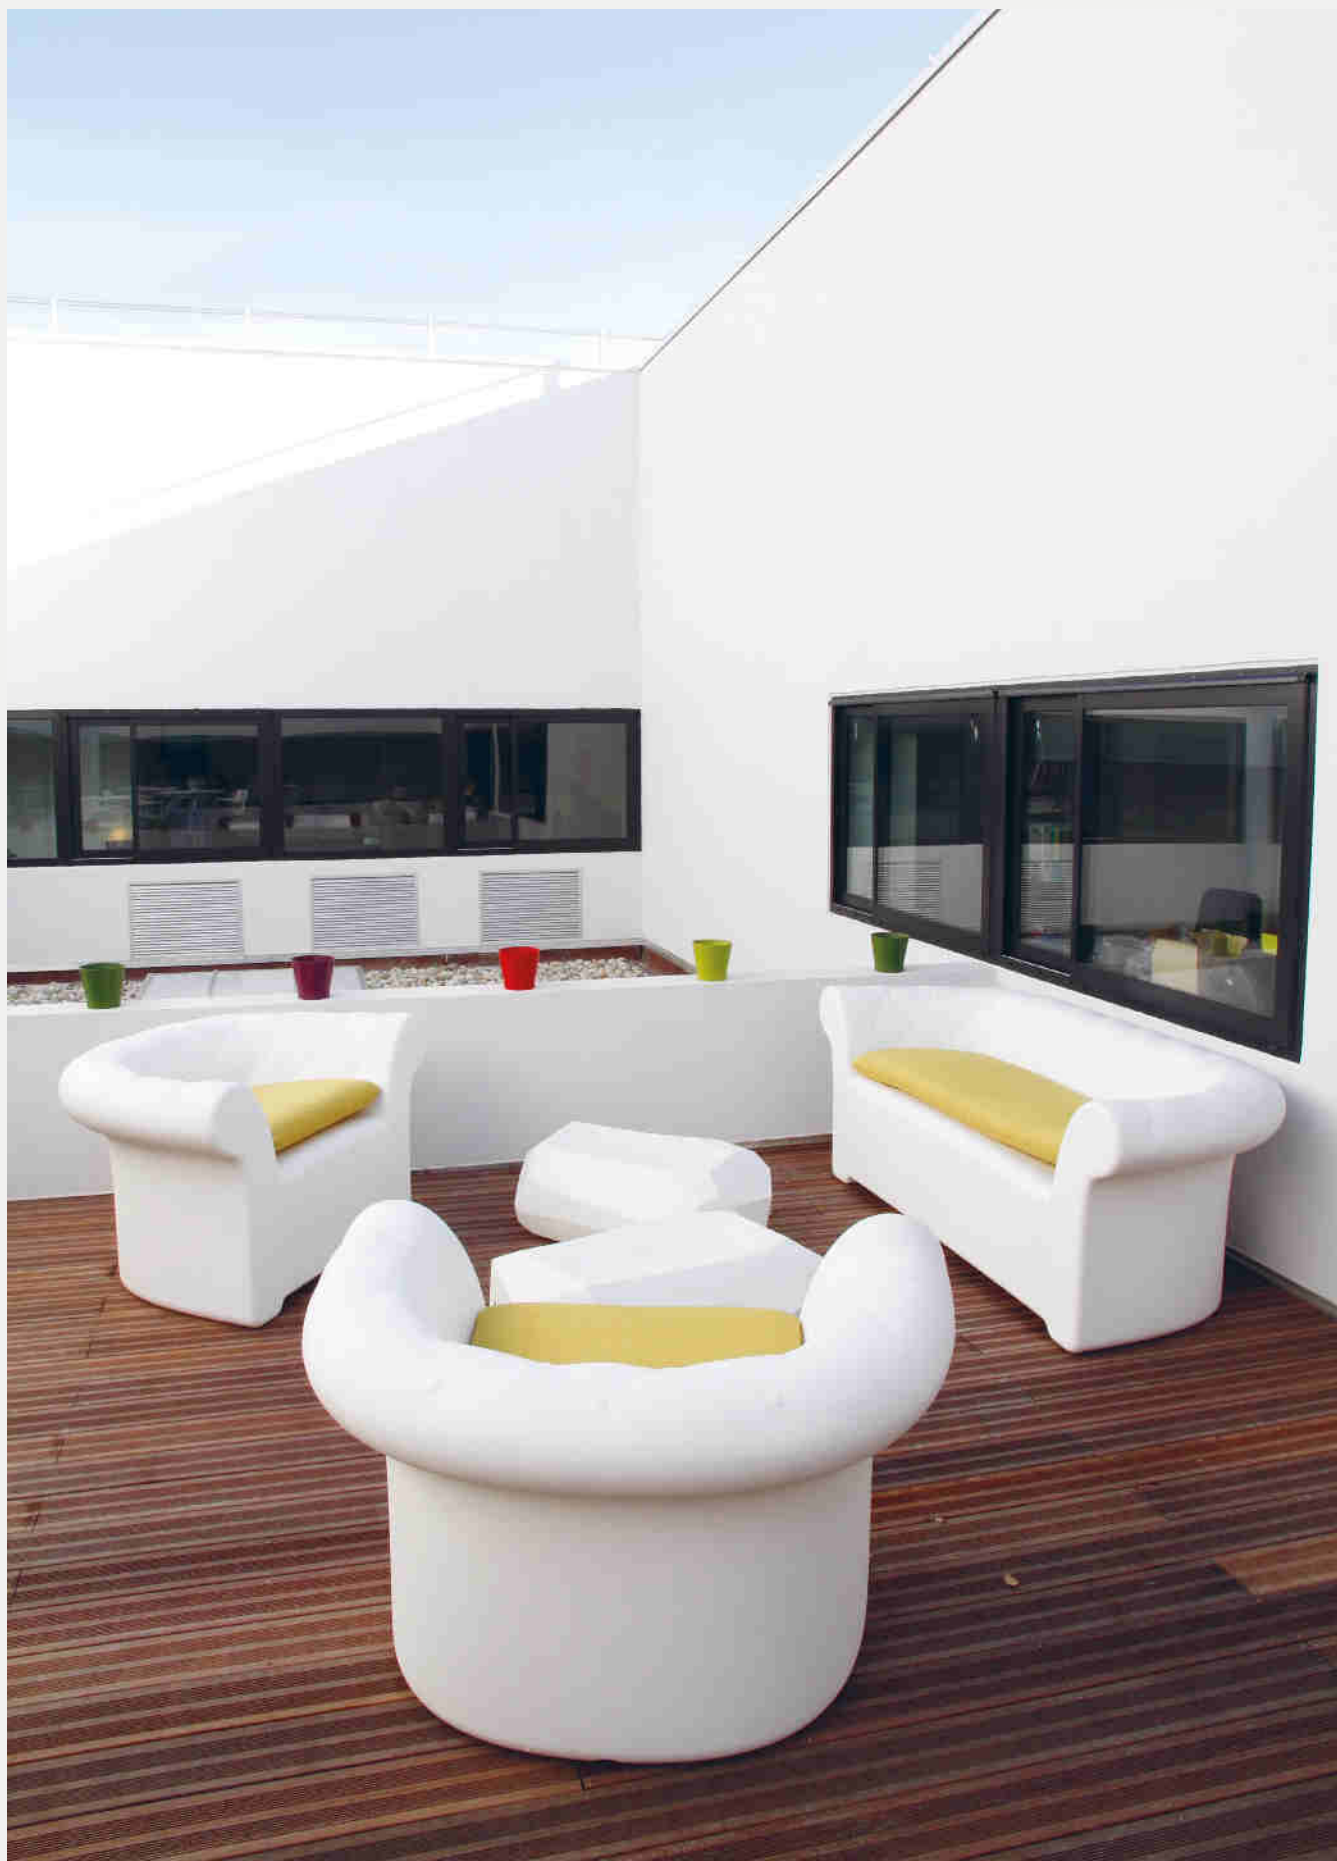

SIRCHESTER

ARMCHAIRS & SOFAS

Bazzicalupo / Mangiarotti

Sirchester armchair – Moleskin finishing

Sirchester armchair – Moleskin finishing

Sirchester Sofa – Moleskin finishing

Sirchester armchair with light

*Sirchester armchair and Sofa
Meteor coffee table
Newpot 12*