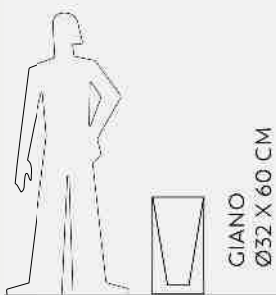

GIFTS

GIANO

Luisa Bocchietto