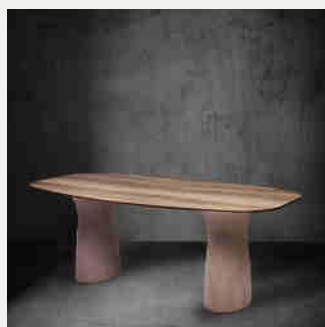

DUETTO
pag. 268