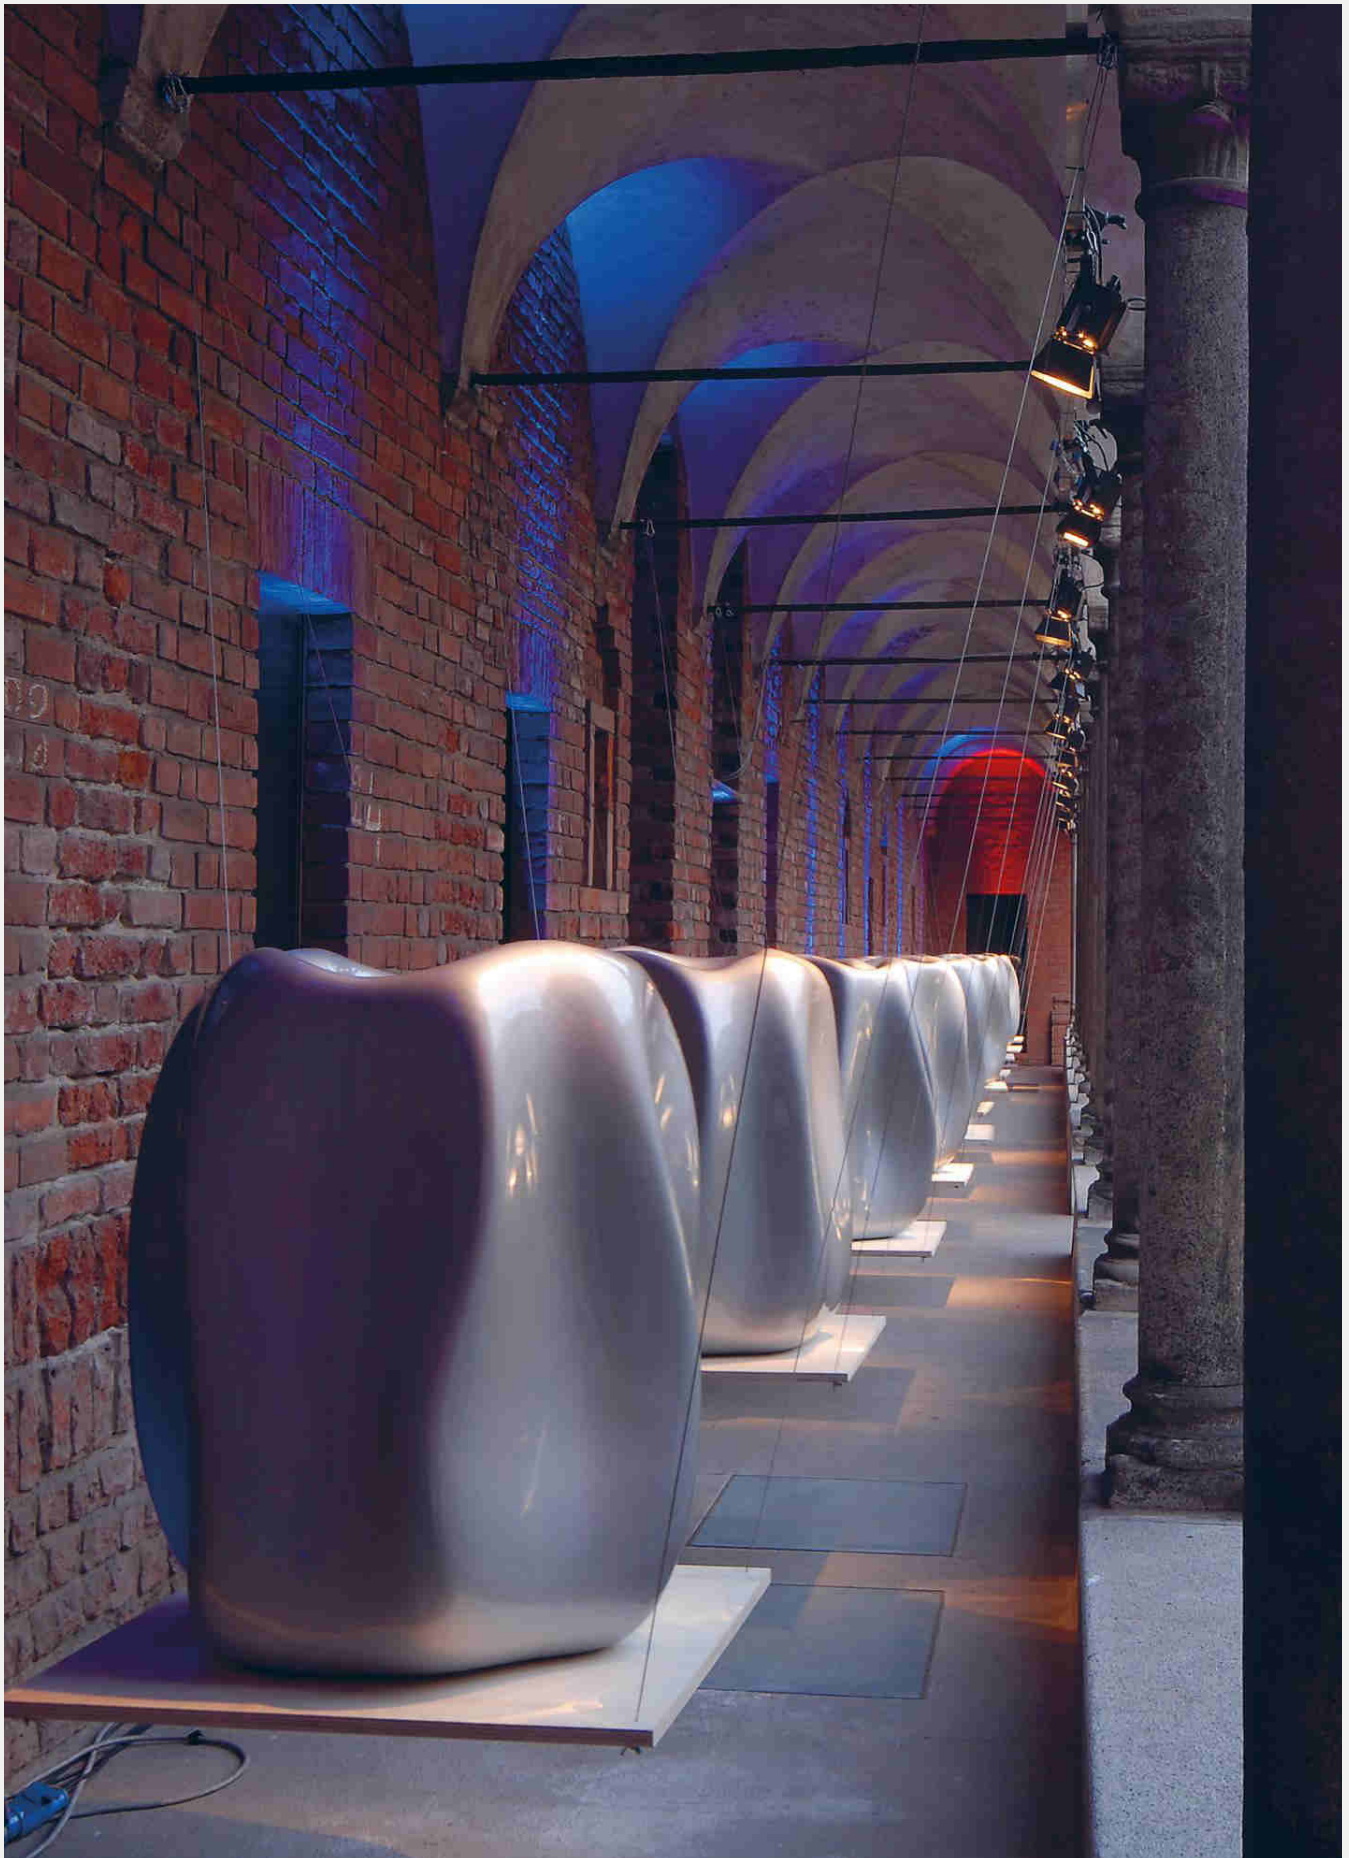

ART

NEW_WAVE

Ross Lovegrove

New Wave - Lacquered finishing

New Wave – Metallic lacquered finishing

New Wave – Lacquered finishing

SANTAVASE
40 X 40 X 85 CM

ART