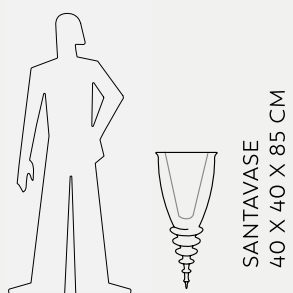

ART

NEW_WAVE

Ross Lovegrove

New Wave - Lacquered finishing

New Wave – Metallic lacquered finishing

New Wave – Lacquered finishing

SANTAVASE
40 X 40 X 85 CM

ART