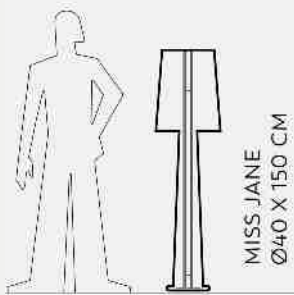

MISS JANE
Ø40 X 150 CM

LIGHTS

MISS JANE

Marc Sadler