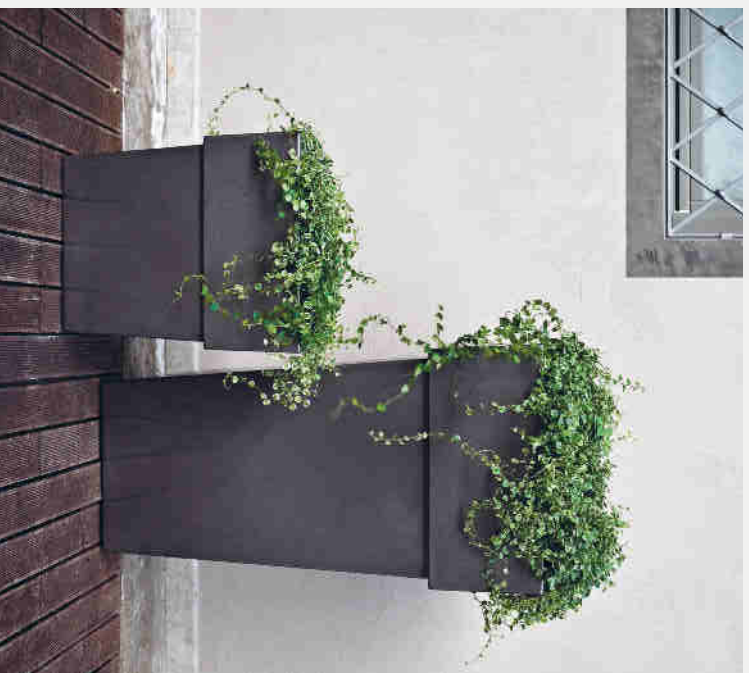

TORRE 749
TORRE 749 WITH LIGHT ☼
42 X 42 X 90 CM

TORRE 755
TORRE 755 WITH LIGHT ☼
55 X 55 X 100 CM

☼ AVAILABLE WITH LIGHT

POTS

TORRE

Serralunga

Torre 705 and 740

Torre 749 and 705 with light