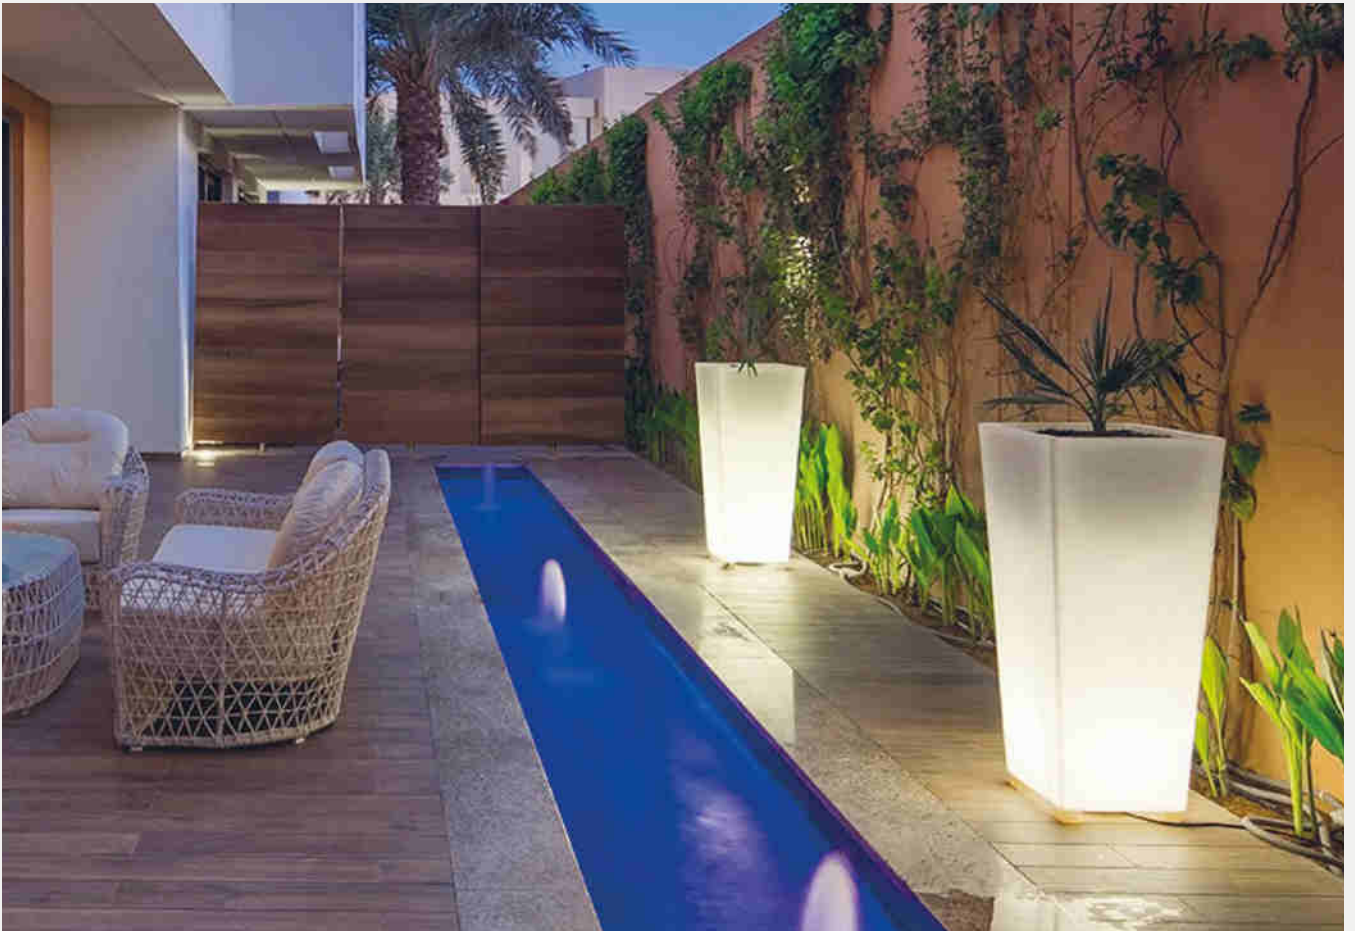

Kabin High— Lacquered finishing