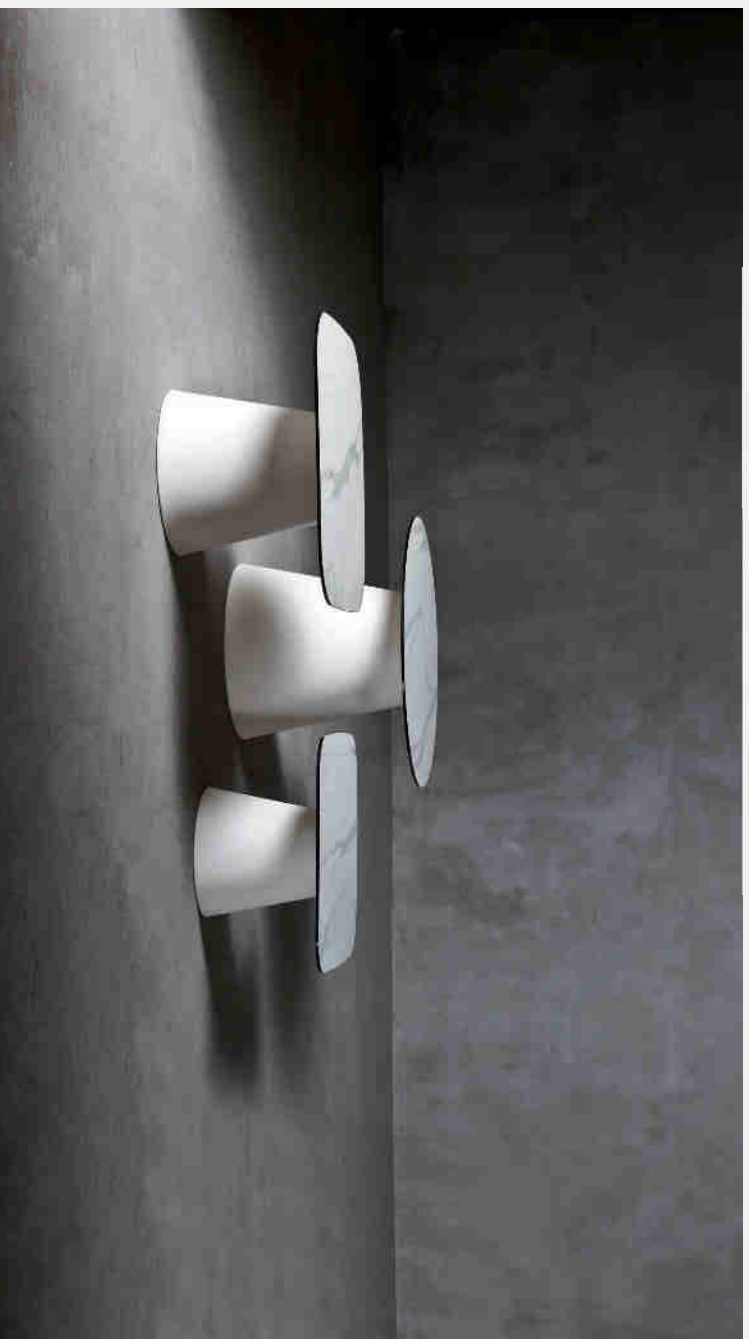

LOU LOU 34
Ø60 X 35 CM
60 X 60 X 35 CM

LOU LOU 40
Ø60 X 41 CM
60 X 60 X 41 CM
Ø70 X 41 CM
70 X 70 X 41 CM

LOU LOU 50
Ø60 X 51 CM
60 X 60 X 51 CM
Ø70 X 51 CM
70 X 70 X 51 CM
Ø80 X 51 CM
80 X 80 X 51 CM

COFFEE TABLES

LOU LOU

Raffaella Mangiarotti