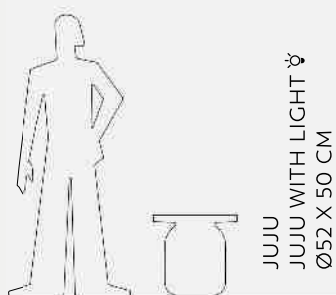

FURNITURE
CATEGORY

COFFEE TABLES

JUJU

Garth Roberts

☞ AVAILABLE WITH LIGHT
MOLESKIN FINISHING AVAILABLE