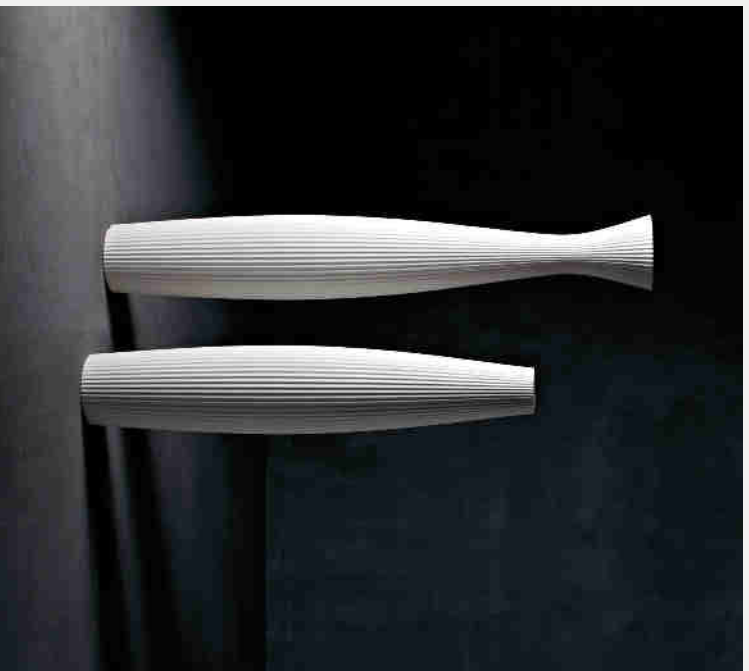

*Pot Au Mur
Scarlett 140 and 180*

☼ AVAILABLE WITH LIGHT

POTS

SCARLETT

Christophe Pillet