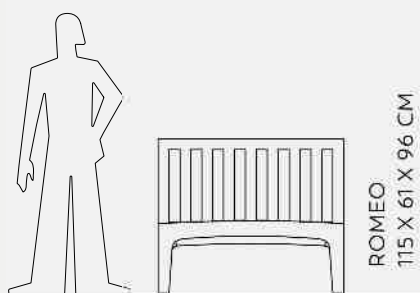

BENCHES

ROMEO

Paolo Rizzatto