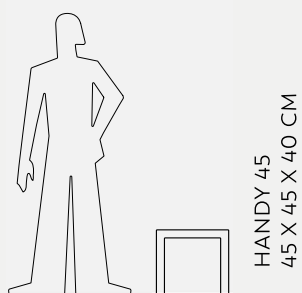

*Holly All with light
Lou Lou table*

DADO
DADO WITH LIGHT ✨
38 X 38 X 47 CM

✨ AVAILABLE WITH LIGHT

COFFEE TABLES

DADO

Fabio Bortolani e Ermanno Righi

Dado
Kubrick armchair
Sirchester sofa

Dado
Lazy sunbed