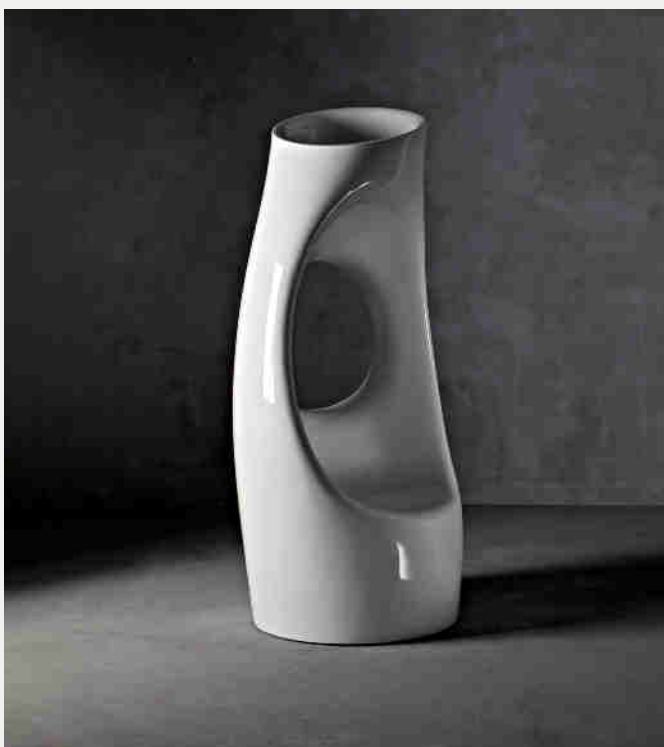

Hic! — Carbon fiber

HOLLY ALL

Philippe Starck
Eugeni Quitllet