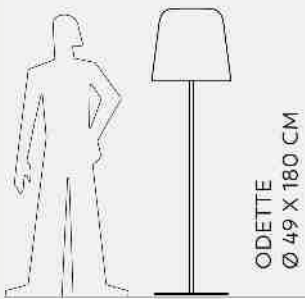

*Lindos hanging lamp
Solea chair*

*Croisette armchair
Duetto table
Lindos hanging lamp*

MISS JANE
Ø40 X 150 CM

LIGHTS

MISS JANE

Marc Sadler

Miss Jane — Matt metallic lacquered finishing

LIGHTS