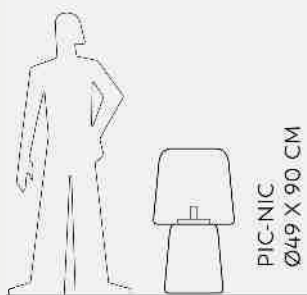

MOLESKIN FINISHING AVAILABLE

LIGHTS

PIC-NIC

Joan Gaspar