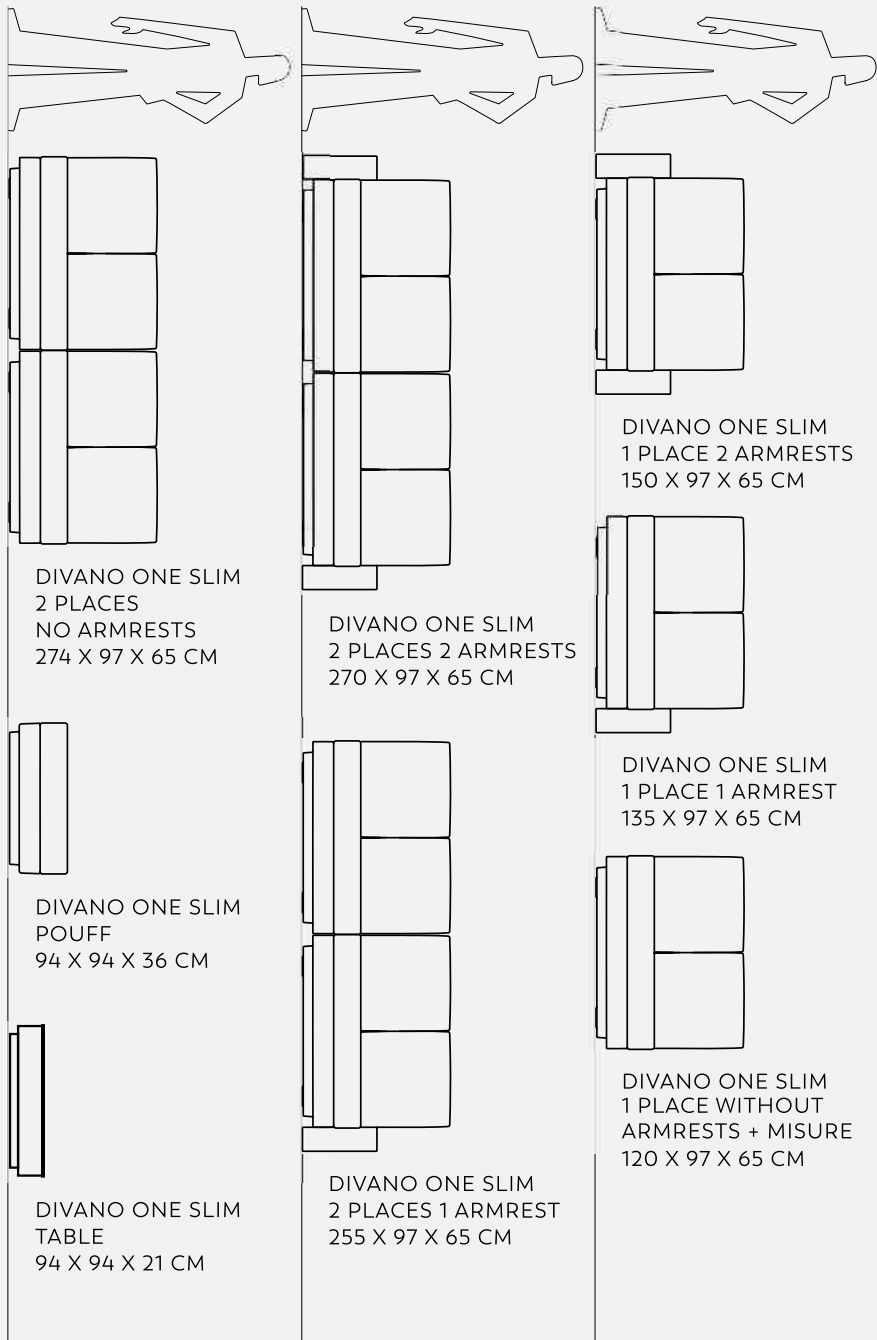

ONE SLIM

ARMCHAIRS & SOFAS