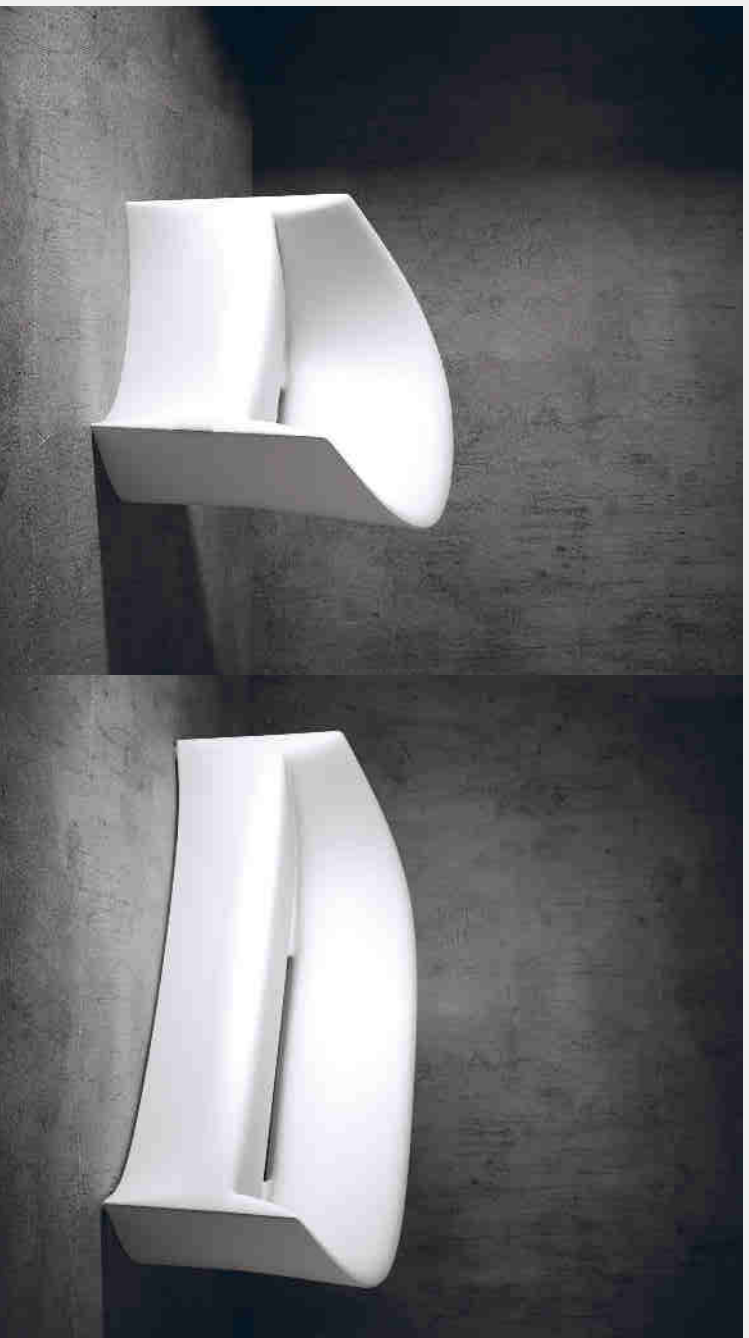

One Slim Sofa

ARMCHAIRS & SOFAS

PINE BEACH

Christophe Pillet

MOLESKIN FINISHING AVAILABLE

✧ AVAILABLE WITH LIGHT