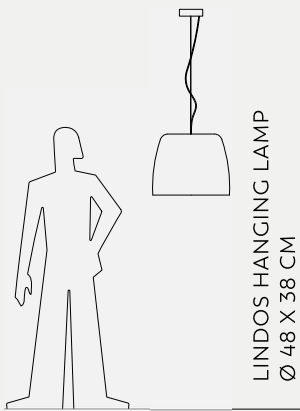

ECO FRIENDLY FINISHING AVAILABLE
 MOLESKIN FINISHING AVAILABLE

LIGHTS

LINDOS

Serralunga