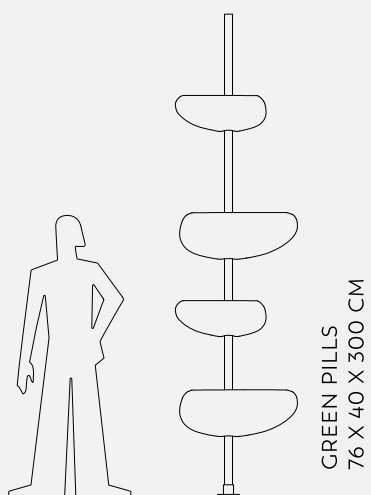

GRAND MARY
GRAND MARY WITH LIGHT ✧
Ø 70 X 70 CM

✧ AVAILABLE WITH LIGHT

POTS

GRAND JANE / GRAND MARY

Marc Sadler

Grand Jane – Lacquered finishing with light

Grand Mary – Lacquered finishing with light

POTS

GREEN PILLS

ZPZ Partners

Green Pills

Green Pills

INORBITA
Ø 68 X 20 CM

POTS

INORBITA

Alberto Meda