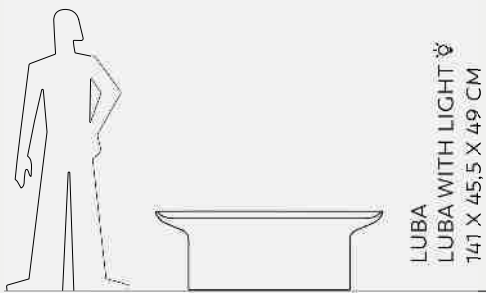

LUBA
LUBA WITH LIGHT
141 X 45,5 X 49 CM

MOLESKIN FINISHING AVAILABLE

BENCHES

LUBA

Ionna Vautrin