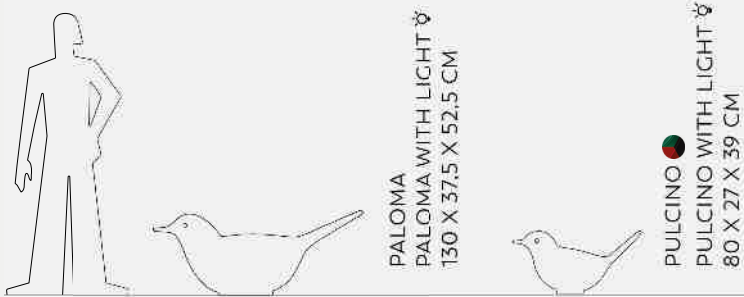

OTTO
OTTO WITH LIGHT ✨
66 X 17.5 X 38 CM

VELVETY FINISHING AVAILABLE

✨ AVAILABLE WITH LIGHT

GIFTS

OTTO

Alessandra Baldereschi

Otto and Otto with light
Bonnie

Otto