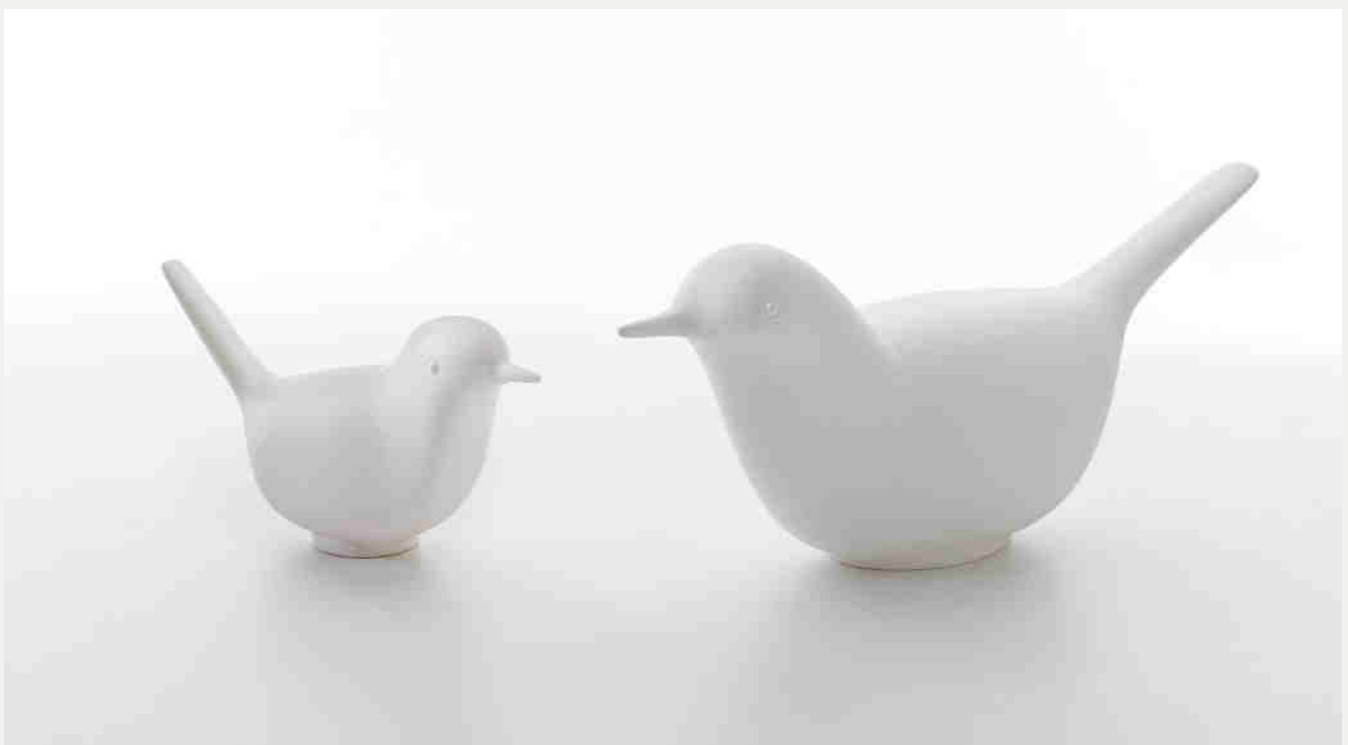

GIFTS

PALOMA E PULCINO

Eero Aarnio

 VELVETY FINISHING AVAILABLE
(only for Pulcino)

 MOLESKIN FINISHING AVAILABLE
(only for Pulcino)

♀ AVAILABLE WITH LIGHT

 ECO FRIENDLY FINISHING AVAILABLE

Paloma