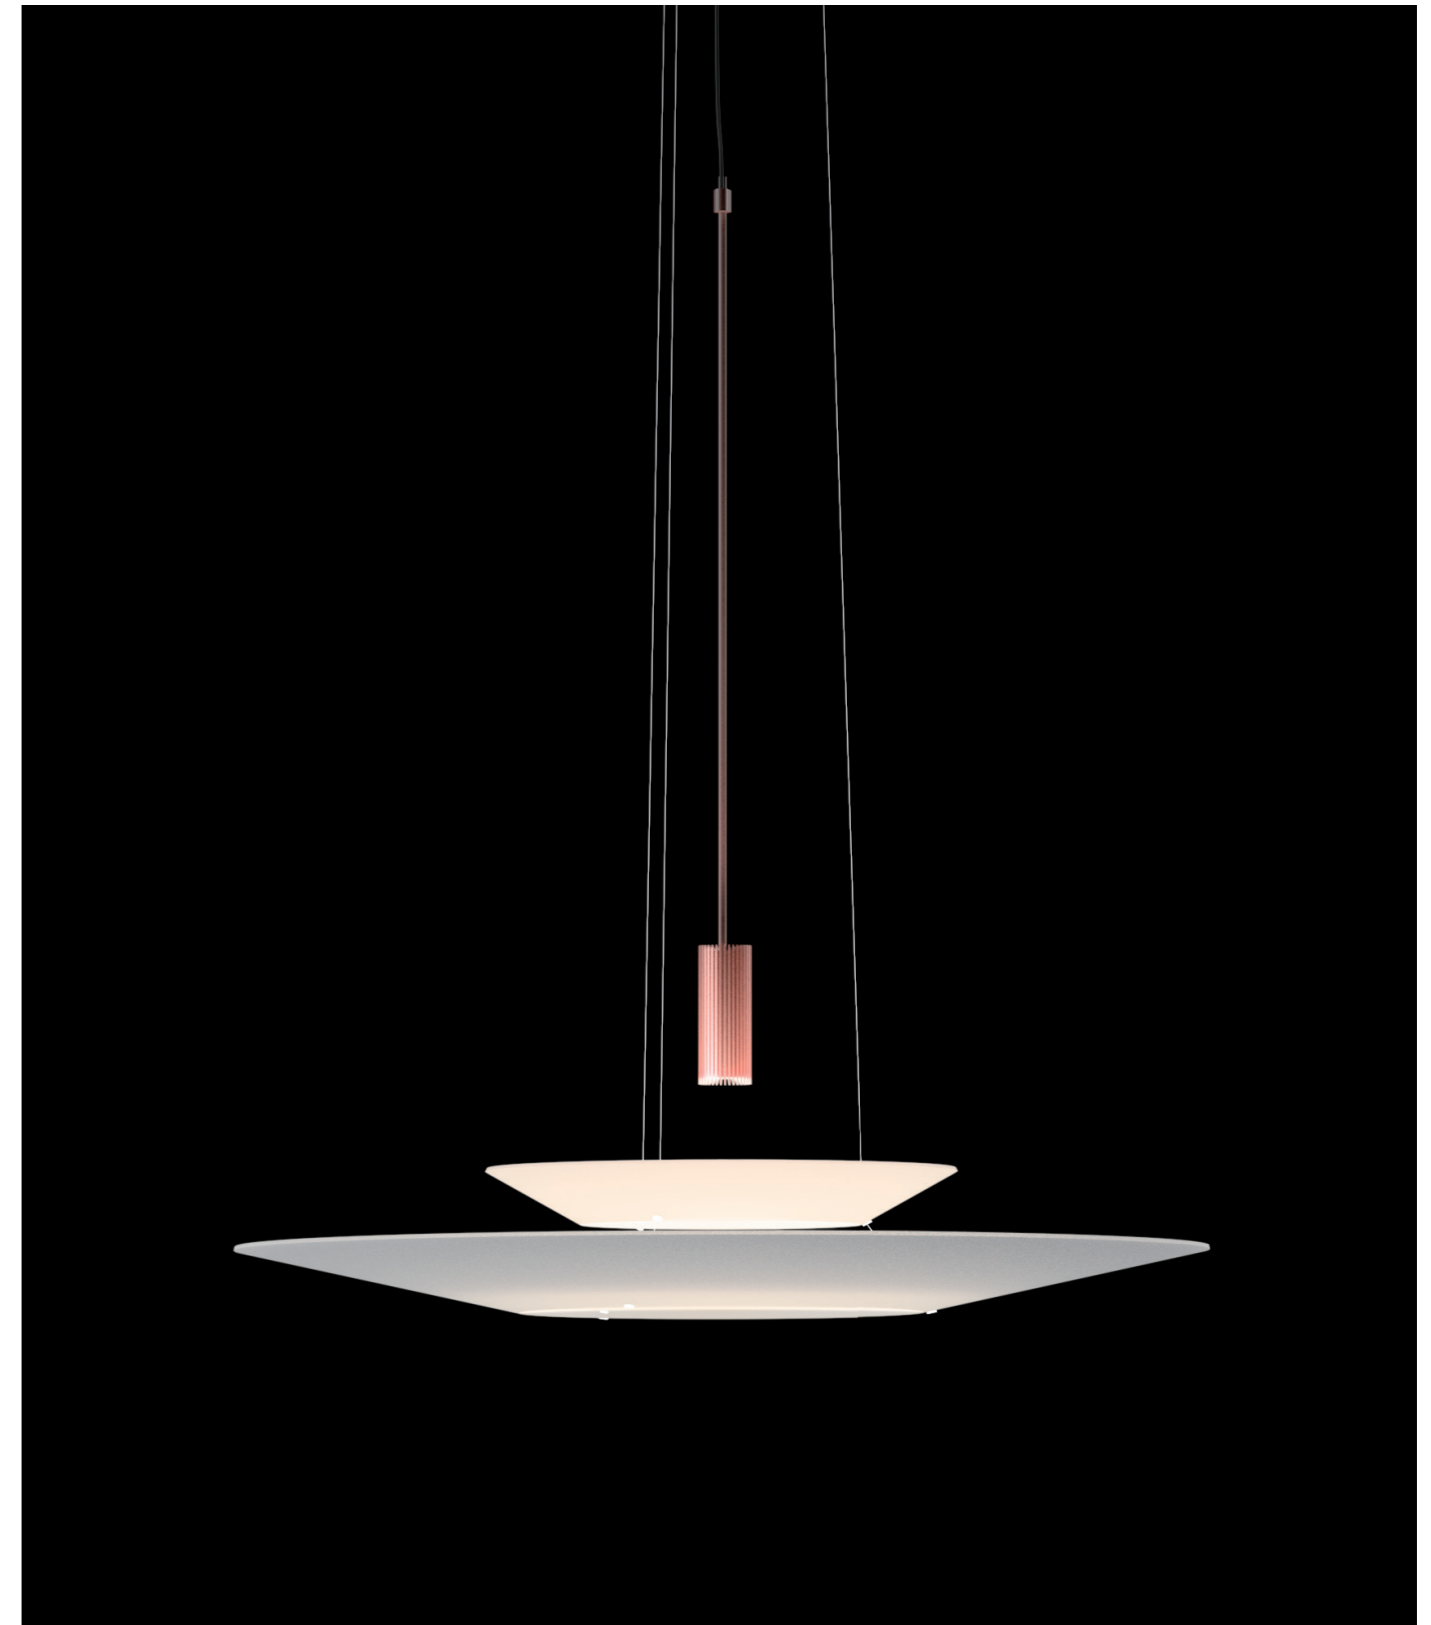

VIBIA

Flamingo Mayfair Wireflow

VIBIA
LIGHT IS CREATION

the latest

“The challenge, to project onto the shade instead of surrounding the light source. The result, an ethereal effect, where the fitting and its luminance are deconstructed.”

1520 18 /1B.
1510 93 /1B.

Flamingo

1530 18 /1B. 1550 93 /1B. 1560 18 /1B.

1560 18 /1B. 1520 18 /1B. 1550 18 /1B.

Flamingo

1540 18 / 1B.

1540 18 / 1B.

1540 67 / 1B.

Check additional product specification information on page 40. / Consultar especificaciones adicionales del producto en la página 40.

“The Mayfair light fitting represents an evolution from 18th Century lamps. While featuring the most advanced lighting technology it retains its charm and utility to delight its users.”
Diego Fortunato