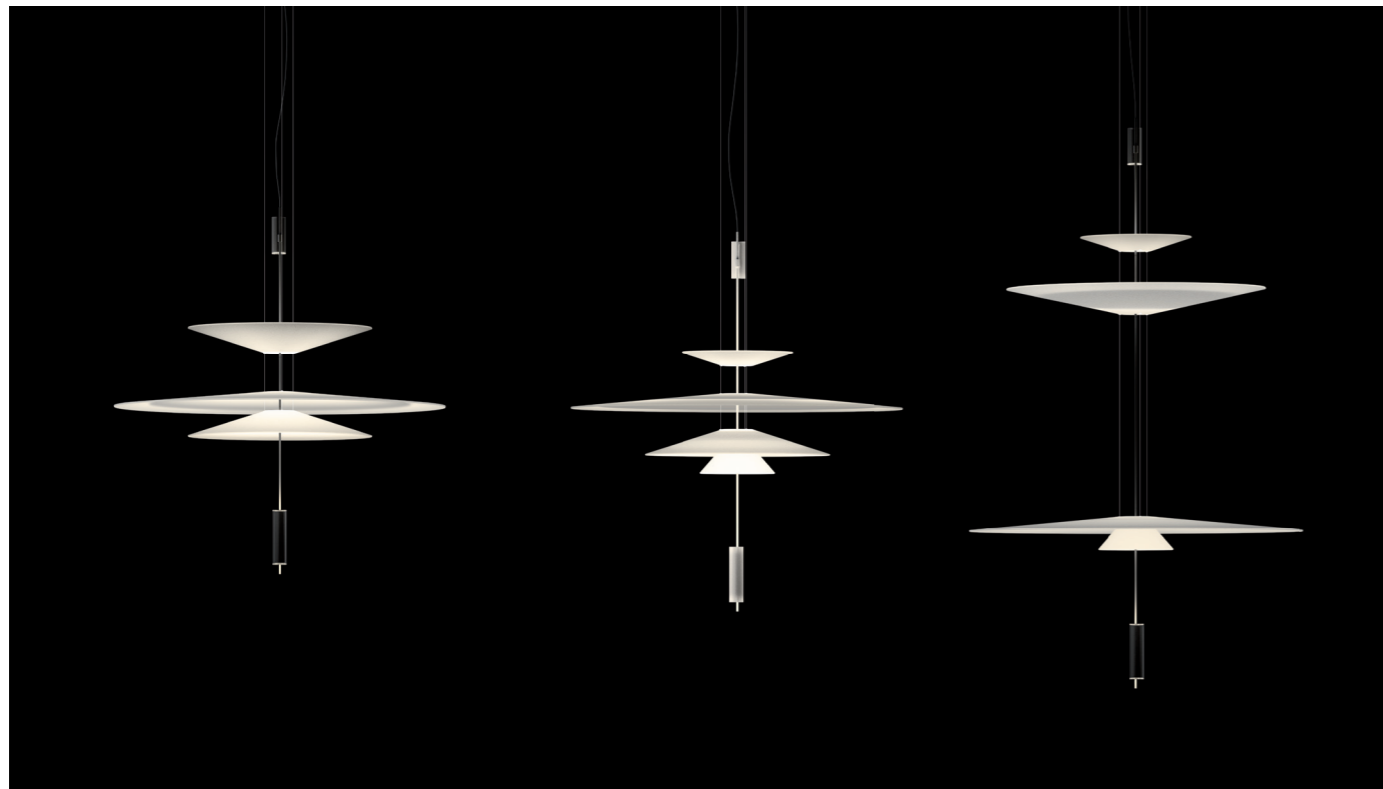

VIBIA

Flamingo Mayfair Wireflow

VIBIA
LIGHT IS CREATION

the latest

“The challenge, to project onto the shade instead of surrounding the light source. The result, an ethereal effect, where the fitting and its luminance are deconstructed.”

Antoni Arola

Flamingo

Design by Antoni Arola

1515 20 /15.

Flamingo

1510 20 /1B.

Flamingo

1520 93 /1B.

1520 18 /1B.
1510 93 /1B.

Flamingo

1530 18 /1B. 1550 93 /1B. 1560 18 /1B.

1560 18 /1B. 1520 18 /1B. 1550 18 /1B.

Flamingo

1540 18 / 1B.

1540 18 / 1B.

1540 67 / 1B.