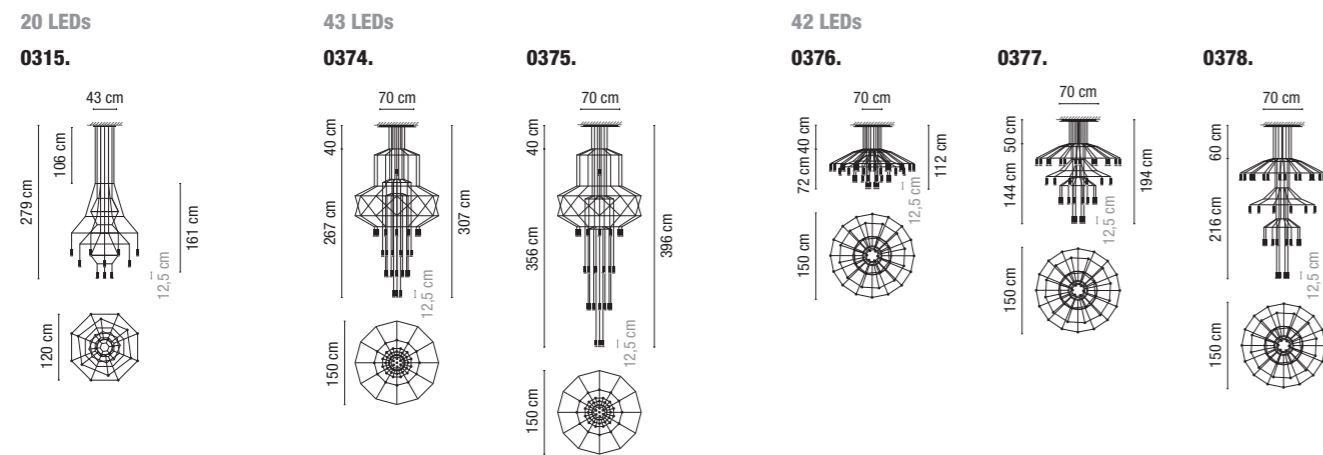

WireflowChandelier

Pressed-glass diffuser / Difusor de vidrio prensado.

0315 04 /1A.	☉ 20 x LED 4,5W 350mA.	● 04 Black lacquer / Lacado negro.	/1A. 2700 °K. Dimmable: DALI + 1-10V + Push.
0374 04 /1A. 0375 04 /1A.	☉ 43 x LED 4,5W 350mA.		
0376 04 /1A. 0377 04 /1A. 0378 04 /1A.	☉ 42 x LED 4,5W 350mA.		

Check additional product specification information on page 40. /
Consultar especificaciones adicionales del producto en la página 40.