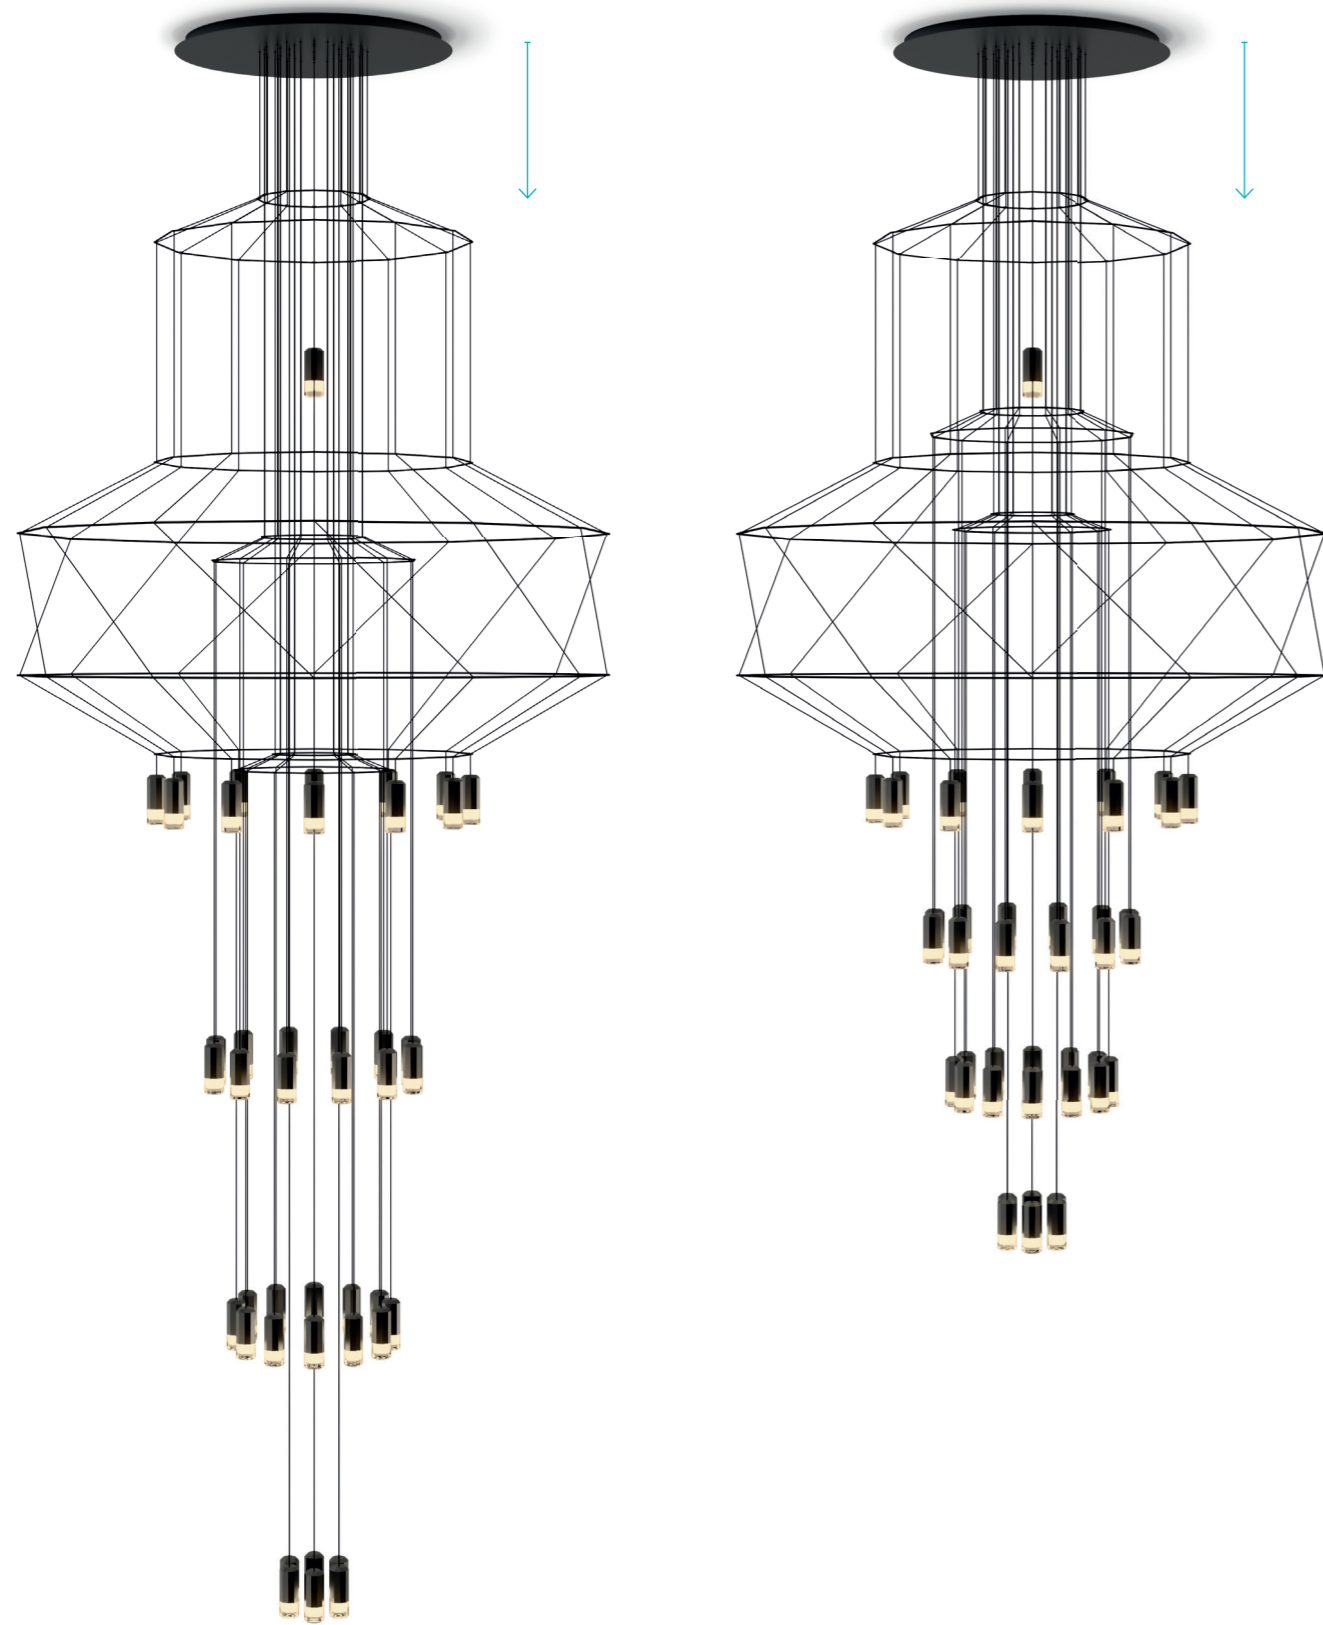

VIBIA

Flamingo Mayfair Wireflow

VIBIA
LIGHT IS CREATION

the latest

“The challenge, to project onto the shade instead of surrounding the light source. The result, an ethereal effect, where the fitting and its luminance are deconstructed.”

Mayfair

Polycarbonate diffuser / Difusor de policarbonato.

Methacrylate shade / Pantalla de metacrilato.	5520 07 /1B.	07 Gloss black nickel and green / Níquel negro brillante y verde.		1 x LED STRIP 24V 2,4W.	/1B. 2700 °K. Dimmable: 1-10V + Push.
	5520 08 /1B.	08 Gloss black nickel and orange / Níquel negro brillante y naranja.		1 x LED STRIP 24V 16,8W.	
	5530 07 /13.	07 Gloss black nickel and green / Níquel negro brillante y verde.		3 x LED STRIP 24V 2,4W.	
	5530 08 /13.	08 Gloss black nickel and orange / Níquel negro brillante y naranja.		3 x LED STRIP 24V 16,8W.	
Steel shade / Pantalla de acero.	5525 18 /1B.	18 Matt graphite lacquer / Lacado grafito mate.		1 x LED STRIP 24V 2,4W. 1 x LED STRIP 24V 16,8W.	/1B. 2700 °K. Dimmable: 1-10V + Push.
	5525 20 /1B.	20 Matt gold / Oro satinado mate.			
	5525 67 /1B.	67 Gloss copper / Cobre brillante.			
	5525 93 /1B.	93 Matt white lacquer / Lacado blanco mate.			
	5535 18 /13.	18 Matt graphite lacquer / Lacado grafito mate.		3 x LED STRIP 24V 2,4W. 3 x LED STRIP 24V 16,8W.	/13. 2700 °K. Dimmable: 1-10V
	5535 20 /13.	20 Matt gold / Oro satinado mate.			
	5535 67 /13.	67 Gloss copper / Cobre brillante.			
5535 93 /13.	93 Matt white lacquer / Lacado blanco mate.				

WireflowChandelier
Design by Arik Levy

WireflowChandelier

0378 04 /1A.

Wireflow Chandelier

0374 04 /1A.

**Create your product configuration
quickly and easily at [vibia.com](https://www.vibia.com)**

On [vibia.com](https://www.vibia.com) you can use our online tools to select the size,
shape, and modify length to instantly configure a unique
Wireflow luminaire design.