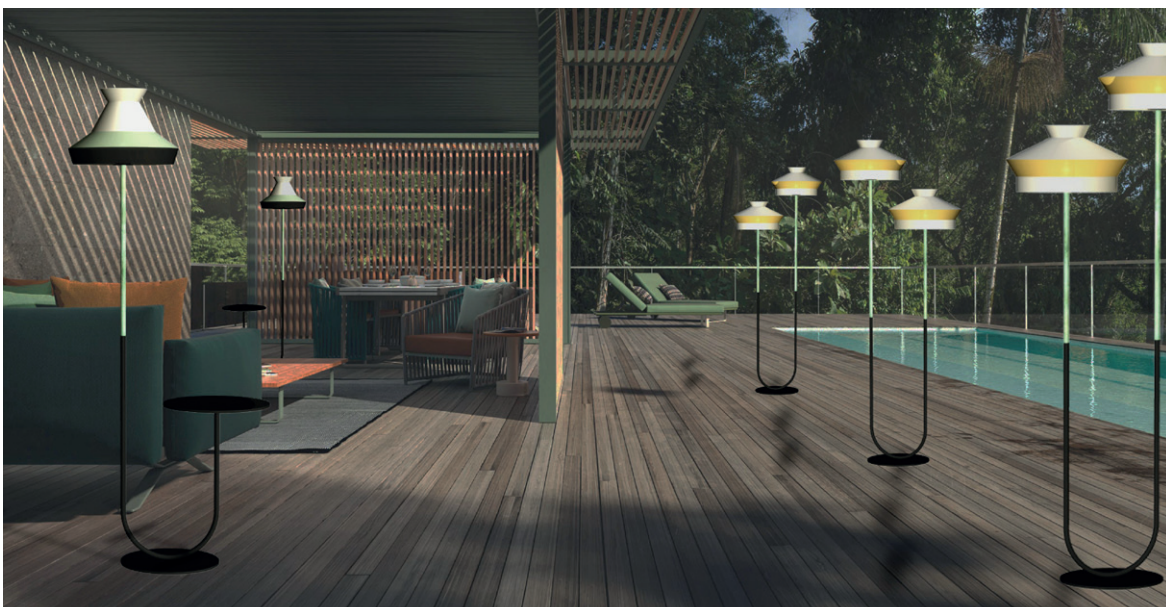

CALYPSO FLOOR OUTDOOR

FLOOR LAMP

IP65 (for outdoor use)

FINISHES:

Green copper and matt black lacquered body

Fabrics by Sunbrella

BLACK CABLE WITH IP68 CONNECTOR (FOR OUTDOOR USE - PLUG NOT INCLUDED)

STANDARD LENGTH: 200 cm / 78.8 inches