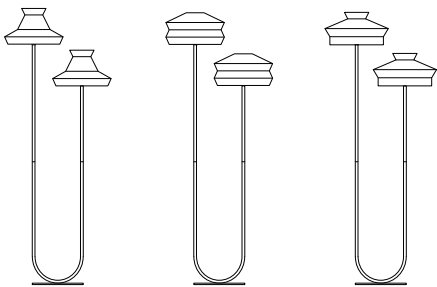

CALYPSO FLOOR OUTDOOR

FLOOR LAMP

IP65 (for outdoor use)

FINISHES:

Green copper and matt black lacquered body

Fabrics by Sunbrella

BLACK CABLE WITH IP68 CONNECTOR (FOR OUTDOOR USE - PLUG NOT INCLUDED)

STANDARD LENGTH: 200 cm / 78.8 inches