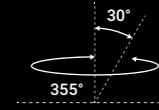

D5

115 mm

FRAME TRIM

Ø 100 mm

95 mm

FRAME TRIMLESS