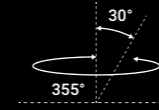

D5

115 mm

FRAME TRIM

Ø 100 mm

95 mm

FRAME TRIMLESS