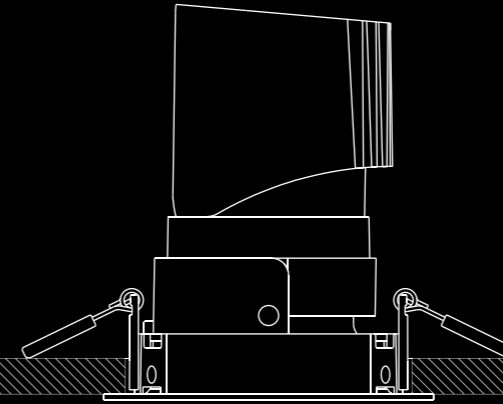

D5

115 mm

FRAME TRIM

Ø 100 mm

95 mm

FRAME TRIMLESS