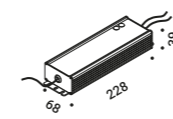

Driver / Alimentatore		Not included
100-240V	24V/150W/IP67/1-10V	1Z1120500