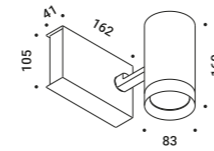

D12
30W
220-240V - 50/60Hz
2700K / 3000K
CRI >90
UGR <19
Driver integrated
TRIAC/IGBT
CE IP20

Matt White - 2700K - TRIAC/IGBT	1A6300300.27.02
Matt White - 3000K - TRIAC/IGBT	1A6300300.30.02
Matt Black - 2700K - TRIAC/IGBT	1A6300400.27.02
Matt Black - 3000K - TRIAC/IGBT	1A6300400.30.02

Compulsory accessories / Accessori obbligatori

Other accessories / Altri accessori

Lens / Lente			Not included
Beam - 15°	2700K - CRI >90 - 2503lm / 3000K - CRI >90 - 2750lm	1X0160000.02.00	
Beam - 24°	2700K - CRI >90 - 2650lm / 3000K - CRI >90 - 2912lm	1X0160000.03.00	
Beam - 38°	2700K - CRI >90 - 2710lm / 3000K - CRI >90 - 2978lm	1X0160000.04.00	
Beam - 50°	2700K - CRI >90 - 2485lm / 3000K - CRI >90 - 2731lm	1X0160000.05.00	

Optional accessories / Accessori opzionali

Other accessories / Altri accessori

Honeycomb louvre / Frangiluce nido d'ape		Not included
Standard	1X0160000.01.00