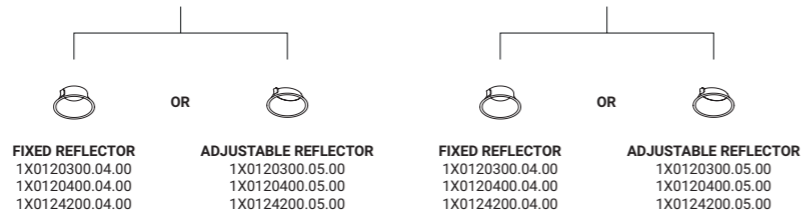

FRAME TRIM / TRIMLESS

FIXED / ADJUSTABLE REFLECTOR

D3

Recessed luminaire. Adjustable in all directions with dedicated reflector. Plasterboard hole Ø 55 mm. Minimum space for recessed installation 100 mm. ETL certification pending. Available for CN market.