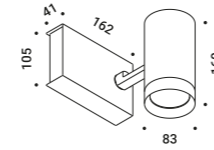

D12
30W
220-240V - 50/60Hz
2700K / 3000K
CRI >90
UGR <19
Driver integrated
PUSH - 1-10V
CE IP20

Matt White - 2700K - PUSH - 1-10V	1A6300300.27.04
Matt White - 3000K - PUSH - 1-10V	1A6300300.30.04
Matt Black - 2700K - PUSH - 1-10V	1A6300400.27.04
Matt Black - 3000K - PUSH - 1-10V	1A6300400.30.04