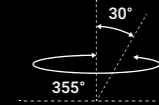

D4

FRAME TRIM