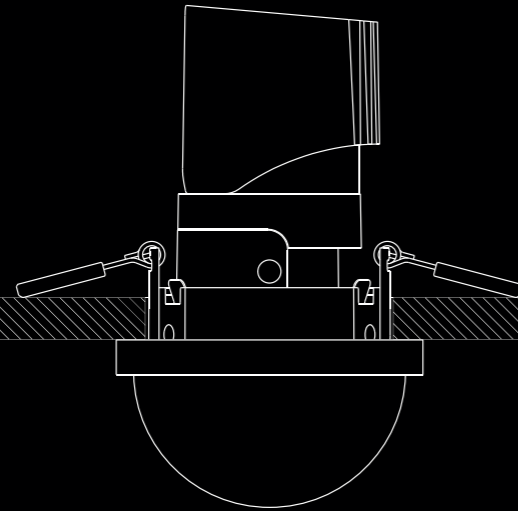

Optional accessories / Accessori opzionali**Other accessories / Altri accessori**

Honeycomb louvre / Frangiluce nido d'ape		Not included
Standard		1X0140000.01.00

D6

D6

Ø 75 mm

Recessed luminaire. Plasterboard hole Ø 75 mm. Minimum space for recessed installation 135 mm. UL certification pending. Available for CN market.