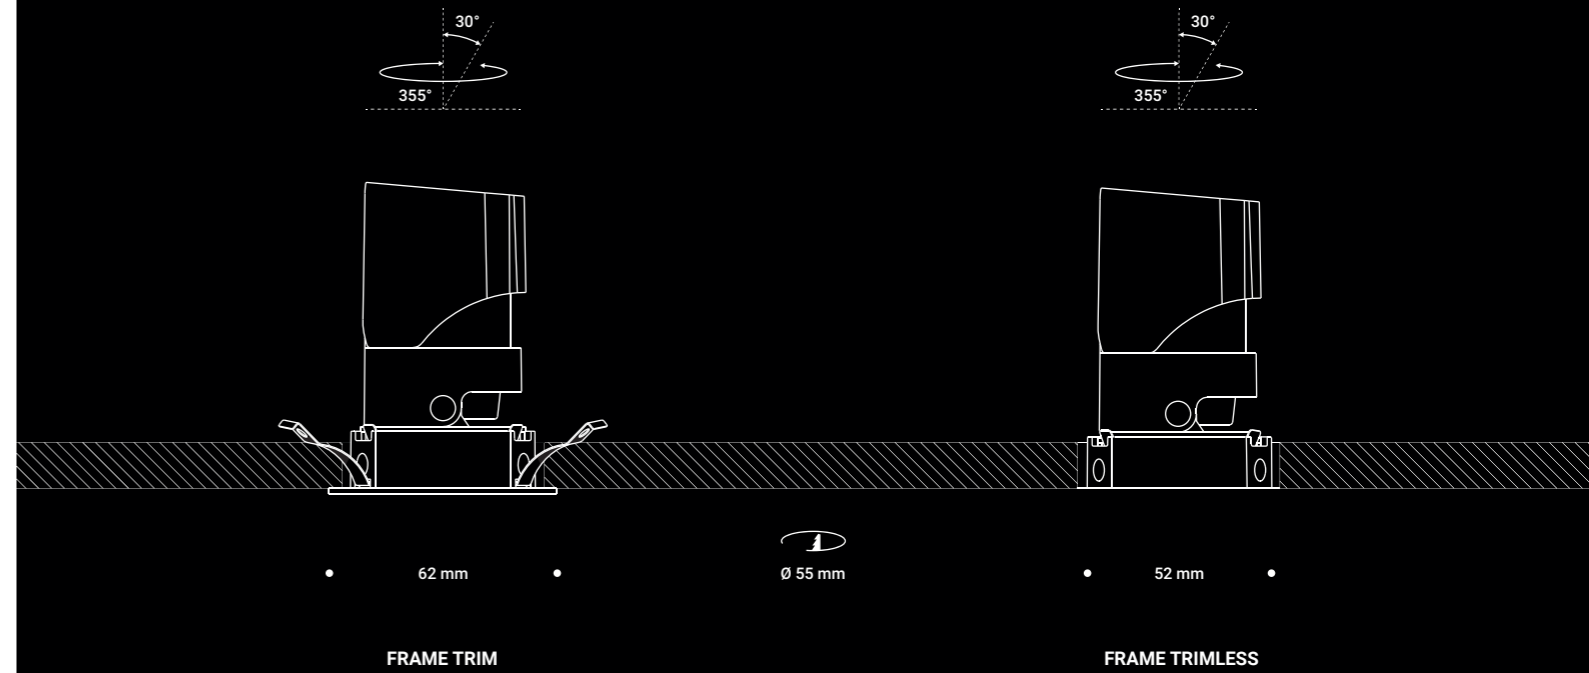

FIXED / ADJUSTABLE REFLECTOR

D3 - D4 - D5

LED MODULE

HONEYCOMB LOUVRE

FRAME TRIMLESS

FIXED / ADJUSTABLE REFLECTOR

D3

LED MODULE

FRAME TRIM / TRIMLESS

FIXED / ADJUSTABLE REFLECTOR

D3

Recessed luminaire. Adjustable in all directions with dedicated reflector. Plasterboard hole Ø 55 mm. Minimum space for recessed installation 100 mm. ETL certification pending. Available for CN market.