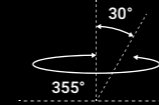

D4

FRAME TRIM