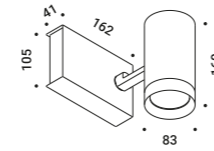

Wall and ceiling luminaire. Adjustable in all directions. UL certification pending. CCC certification pending.

Apparecchio illuminante da parete e soffitto. Orientabile in tutte le direzioni. Certificazione UL in corso. Certificazione CCC in corso.

D12
30W
220-240V - 50/60Hz
2700K / 3000K
CRI >90
UGR <19
Driver integrated
DALI
CE IP20

Matt White - 2700K - DALI	1A6300300.27.01
Matt White - 3000K - DALI	1A6300300.30.01
Matt Black - 2700K - DALI	1A6300400.27.01
Matt Black - 3000K - DALI	1A6300400.30.01