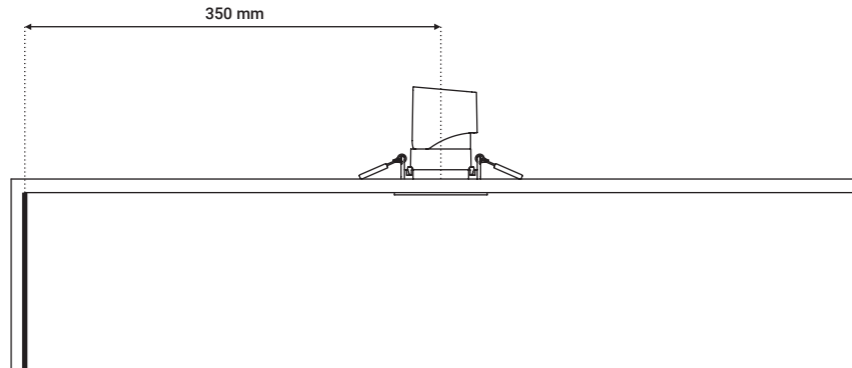

350 mm

D4 WALL WASHER

LED MODULE

FRAME
TRIM / TRIMLESS

WALL WASHER
REFLECTOR

Recessed luminaire. Adjustable in all directions with dedicated reflector. Plasterboard hole Ø 75 mm. Minimum space for recessed installation 135 mm. ETL certification pending. Available for CN market.