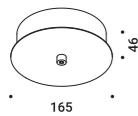

Ceiling suspension kit / Kit di sospensione da soffitto Not included

Matt White	For electrical cables - 1 Piece	1X0010300.04.00
Matt Black	For electrical cables - 1 Piece	1X0010400.04.00

Kit ceiling rose with driver / Kit rosone e alimentatore Not included

Matt White	Input 220-240V - 50/60Hz - Output 500mA - 20W - IP20 - DALI	1X0180300.01.00
Matt Black	Input 220-240V - 50/60Hz - Output 500mA - 20W - IP20 - DALI	1X0180400.01.00
Matt White	Input 220-240V - 50/60Hz - Output 500mA - 20W - IP20 - PUSH	1X0180300.02.00
Matt Black	Input 220-240V - 50/60Hz - Output 500mA - 20W - IP20 - PUSH	1X0180400.02.00
Matt White	Input 220-240V - 50/60Hz - Output 500mA - 20W - IP20 - 1-10V	1X0180300.03.00
Matt Black	Input 220-240V - 50/60Hz - Output 500mA - 20W - IP20 - 1-10V	1X0180400.03.00
Matt White	Input 220-240V - 50/60Hz - Output 500mA - 20W - IP20 - TRIAC/IGBT	1X0180300.04.00
Matt Black	Input 220-240V - 50/60Hz - Output 500mA - 20W - IP20 - TRIAC/IGBT	1X0180400.04.00

Remote driver / Alimentatore remoto Not included

220-240V	500mA/20W/IP20/TRIAC/IGBT	1Z0240850.500
220-240V(110-127V)	500mA/25W(13,5W)/IP20/DALI - PUSH - 1-10V	1Z0241270.500