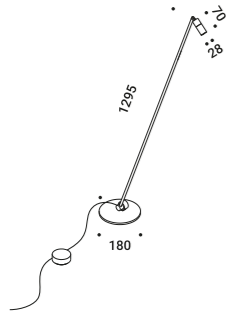

Luminaire UL certification pending. CCC certification pending.

Apparecchio illuminante con certificazione UL in corso. Certificazione CCC in corso.

6W
100-240V - 50/60Hz
2700K - 250lm / 3000K - 258lm
CRI >90
Beam 25°
UGR <19
Driver with plug included
Dimmer on board

CE IP20

Natural Aluminium - 2700K - Dimmer on board	1A5600000.27.06
Natural Aluminium - 3000K - Dimmer on board	1A5600000.30.06
Matt Black - 2700K - Dimmer on board	1A5600400.27.06
Matt Black - 3000K - Dimmer on board	1A5600400.30.06