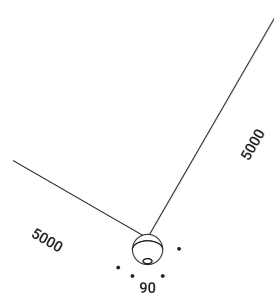

Luminaire UL certification pending. Available for CN market.

Apparecchio illuminante con certificazione UL in corso. Disponibile per mercato CN.

6W
Max 500mA DC
2700K - 366lm / 3000K - 366lm
CRI >90
Beam 25°
UGR <19
Driver not included

Matt Black - 2700K	1A6110400.27.20
Matt Black - 3000K	1A6110400.30.20

Compulsory accessories / Accessori obbligatori

Recessed suspension kit for 12,5 mm plasterboard / Kit di sospensione da incasso per cartongesso 12,5 mm Not included

Matt White	For electrical cables - 1 Piece - Plasterboard cut-out Ø 44 mm Minimum space for mounting 70 mm	1X0000300.04.00
Matt Black	For electrical cables - 1 Piece - Plasterboard cut-out Ø 44 mm Minimum space for mounting 70 mm	1X0000400.04.00

Ceiling suspension kit / Kit di sospensione da soffitto Not included

Matt White	For electrical cables - 1 Piece	1X0010300.04.00
Matt Black	For electrical cables - 1 Piece	1X0010400.04.00

Kit ceiling rose with driver / Kit rosone e alimentatore Not included

Matt White	Input 220-240V - 50/60Hz - Output 500mA - 20W - IP20 - DALI	1X0180300.01.00
Matt Black	Input 220-240V - 50/60Hz - Output 500mA - 20W - IP20 - DALI	1X0180400.01.00
Matt White	Input 220-240V - 50/60Hz - Output 500mA - 20W - IP20 - PUSH	1X0180300.02.00
Matt Black	Input 220-240V - 50/60Hz - Output 500mA - 20W - IP20 - PUSH	1X0180400.02.00
Matt White	Input 220-240V - 50/60Hz - Output 500mA - 20W - IP20 - 1-10V	1X0180300.03.00
Matt Black	Input 220-240V - 50/60Hz - Output 500mA - 20W - IP20 - 1-10V	1X0180400.03.00
Matt White	Input 220-240V - 50/60Hz - Output 500mA - 20W - IP20 - TRIAC/IGBT	1X0180300.04.00
Matt Black	Input 220-240V - 50/60Hz - Output 500mA - 20W - IP20 - TRIAC/IGBT	1X0180400.04.00

Remote driver / Alimentatore remoto Not included

220-240V	500mA/20W/IP20/TRIAC/IGBT	1Z0240850.500
220-240V(110-127V)	500mA/25W(13,5W)/IP20/DALI - PUSH - 1-10V	1Z0241270.500