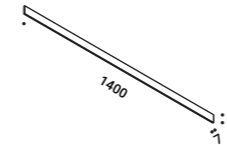

SOTTILE SISTEMA DE - 1400
2x19W
24V DC
2700K - Up 693lm - Down 693lm /
3000K - Up 729lm - Down 729lm
CRI >90
Driver not included
CE IP20 E

Matt White - 2700K	1A6360300.27.20
Matt White - 3000K	1A6360300.30.20
Matt Black - 2700K	1A6360400.27.20
Matt Black - 3000K	1A6360400.30.20
Brushed Bronze - 2700K	1A6362900.27.20
Brushed Bronze - 3000K	1A6362900.30.20
Brushed Black - 2700K	1A6363600.27.20
Brushed Black - 3000K	1A6363600.30.20

Compulsory accessories / Accessori obbligatori

End cap with suspension cable / Tappo di chiusura con cavo di sospensione		Not included
Matt Black		1X0200400.13.00

End cap with electrical cable / Tappo di chiusura con alimentazione		Not included
Matt Black	White electrical cable 5 m included	1X0200400.14.00
Matt Black	Black electrical cable 5 m included	1X0200400.15.00

Ceiling driver / Driver da soffitto		Not included
Matt White	Input 110-240V - 50/60Hz - Output 24V - 70W - IP20 DALI - PUSH - 1-10V - TRIAC	1X0200300.16.00

Remote driver / Alimentatore remoto		Not included
100-240V	24V/150W/IP67/1-10V	1Z1120500

Optional accessories / Accessori opzionali

Fixed joint with suspension cable / Giunto fisso con cavo di sospensione		Not included
Matt Black		1X0200400.10.00

Fixed joint with electrical cable / Giunto fisso con alimentazione		Not included
Matt Black	White electrical cable 5 m included	1X0200400.08.00
Matt Black	Black electrical cable 5 m included	1X0200400.09.00