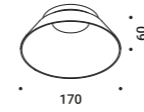

Optional accessories / Accessori opzionali

Parabola	Not included
Matt Black	1X0190400.08.00