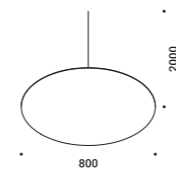

Louvre 4 / Frangiluce 4	Not included
Matt Black For Parabola - Snoot	1X0190400.13.00

Reflector Ø 80 / Riflettore Ø 80	Not included
Matt White	1X0190300.04.00

The starting point?

A luminous mark that appears and defines the space.