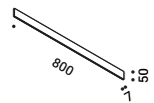

SOTTILE SISTEMA DE - 800
2x10W
24V DC
2700K - Up 380lm - Down 380lm /
3000K - Up 400lm - Down 400lm
CRI >90
Driver not included
CE IP20 E

Matt White - 2700K	1A6380300.27.20
Matt White - 3000K	1A6380300.30.20
Matt Black - 2700K	1A6380400.27.20
Matt Black - 3000K	1A6380400.30.20
Brushed Bronze - 2700K	1A6382900.27.20
Brushed Bronze - 3000K	1A6382900.30.20
Brushed Black - 2700K	1A6383600.27.20
Brushed Black - 3000K	1A6383600.30.20

Davide Groppi / 2025