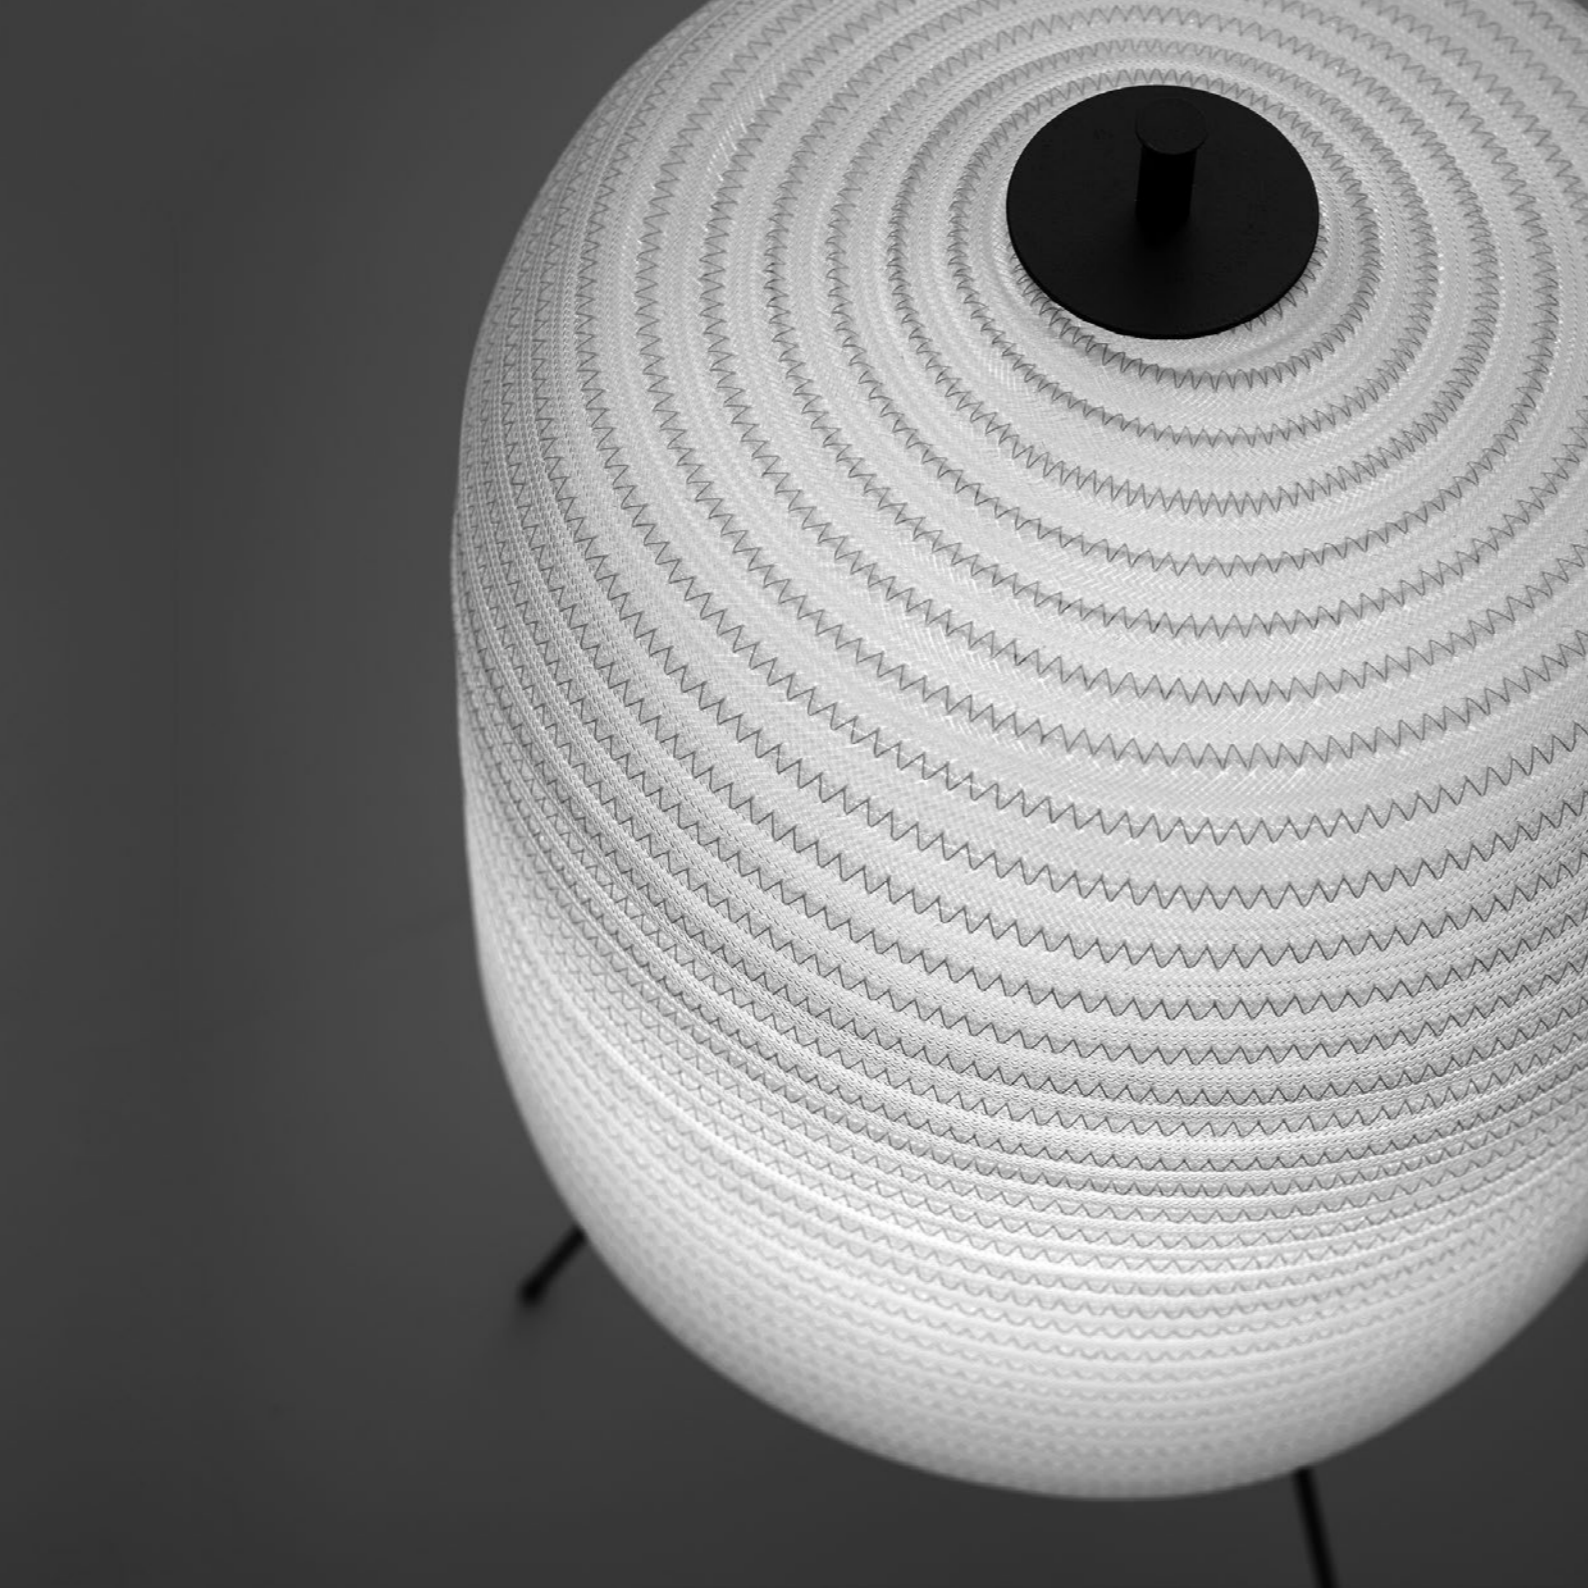

DESIGN DAVIDE GROPPI - PAOLA LENTI - 2013
 LAMPADA DA ESTERNO - METALLO - PBT - POLICARBONATO
 OUTDOOR LAMP - METAL - PBT - POLYCARBONATE

CE IP65

SHOJI OUTDOOR

1A3640000.00.00	STANDARD - ON/OFF	100-240 V - 50/60 Hz - MAX 18 W LED - E27 CAVO NERO 5 m - LAMPADINA NON INCLUSA - VEDI PAG. 395 BLACK CABLE 5 m - BULB NOT INCLUDED - SEE PAGE 395