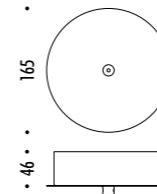

DIMMABLE VERSIONS

1A2960300.27.01	BIANCO OPACO / MATT WHITE - 2700K - DALI	100-240 V - 50/60 Hz - 5,6 W LED 2700K - 312 lm - CRI > 90 / 3000K - 312 lm - CRI > 90 CAVO BIANCO - ROSONE BIANCO - DIMMERABILE ACCESSORI OPZIONALI KIT SOSPENSIONE - VEDI PAG. 131 WHITE CABLE - WHITE CEILING ROSE - DIMMABLE OPTIONAL ACCESSORIES SUSPENSION KIT - SEE PAGE 131
1A2960300.30.01	BIANCO OPACO / MATT WHITE - 3000K - DALI	
1A2960300.27.02	BIANCO OPACO / MATT WHITE - 2700K - TRIAC	
1A2960300.30.02	BIANCO OPACO / MATT WHITE - 3000K - TRIAC	
1A2960300.27.03	BIANCO OPACO / MATT WHITE - 2700K - 1-10 V	
1A2960300.30.03	BIANCO OPACO / MATT WHITE - 3000K - 1-10 V	
1A2960300.27.04	BIANCO OPACO / MATT WHITE - 2700K - PUSH	
1A2960300.30.04	BIANCO OPACO / MATT WHITE - 3000K - PUSH	
1A2960400.27.01	NERO OPACO / MATT BLACK - 2700K - DALI	
1A2960400.30.01	NERO OPACO / MATT BLACK - 3000K - DALI	
1A2960400.27.02	NERO OPACO / MATT BLACK - 2700K - TRIAC	
1A2960400.30.02	NERO OPACO / MATT BLACK - 3000K - TRIAC	
1A2960400.27.03	NERO OPACO / MATT BLACK - 2700K - 1-10 V	
1A2960400.30.03	NERO OPACO / MATT BLACK - 3000K - 1-10 V	
1A2960400.27.04	NERO OPACO / MATT BLACK - 2700K - PUSH	
1A2960400.30.04	NERO OPACO / MATT BLACK - 3000K - PUSH	
1A2960800.27.01	OTTONE SPAZZOLATO / BRUSHED BRASS - 2700K - DALI	100-240 V - 50/60 Hz - 5,6 W LED 2700K - 312 lm - CRI > 90 / 3000K - 312 lm - CRI > 90 CAVO NERO - ROSONE NERO - DIMMERABILE ACCESSORI OPZIONALI KIT SOSPENSIONE - VEDI PAG. 131 BLACK CABLE - BLACK CEILING ROSE - DIMMABLE OPTIONAL ACCESSORIES SUSPENSION KIT - SEE PAGE 131
1A2960800.30.01	OTTONE SPAZZOLATO / BRUSHED BRASS - 3000K - DALI	
1A2960800.27.02	OTTONE SPAZZOLATO / BRUSHED BRASS - 2700K - TRIAC	
1A2960800.30.02	OTTONE SPAZZOLATO / BRUSHED BRASS - 3000K - TRIAC	
1A2960800.27.03	OTTONE SPAZZOLATO / BRUSHED BRASS - 2700K - 1-10 V	
1A2960800.30.03	OTTONE SPAZZOLATO / BRUSHED BRASS - 3000K - 1-10 V	
1A2960800.27.04	OTTONE SPAZZOLATO / BRUSHED BRASS - 2700K - PUSH	
1A2960800.30.04	OTTONE SPAZZOLATO / BRUSHED BRASS - 3000K - PUSH	
1A2962600.27.01	NERO OPACO TOTALE / MATT TOTAL BLACK - 2700K - DALI	
1A2962600.30.01	NERO OPACO TOTALE / MATT TOTAL BLACK - 3000K - DALI	
1A2962600.27.02	NERO OPACO TOTALE / MATT TOTAL BLACK - 2700K - TRIAC	
1A2962600.30.02	NERO OPACO TOTALE / MATT TOTAL BLACK - 3000K - TRIAC	
1A2962600.27.03	NERO OPACO TOTALE / MATT TOTAL BLACK - 2700K - 1-10 V	
1A2962600.30.03	NERO OPACO TOTALE / MATT TOTAL BLACK - 3000K - 1-10 V	
1A2962600.27.04	NERO OPACO TOTALE / MATT TOTAL BLACK - 2700K - PUSH	
1A2962600.30.04	NERO OPACO TOTALE / MATT TOTAL BLACK - 3000K - PUSH	

CE IP20