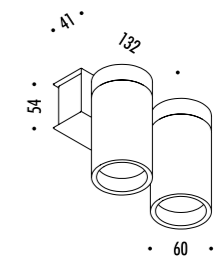

1A3810300.00.00	BIANCO OPACO / MATT WHITE - ON/OFF	100-240 V - 50/60 Hz - MAX 2 x 10 W LED - GU10 ORIENTABILE LAMPADINE NON INCLUSE - VEDI PAG. 395-397 ACCESSORI OPZIONALI LAMPADINA - VEDI PAG. 397 ADJUSTABLE BULBS NOT INCLUDED - SEE PAGE 395-397 OPTIONAL BULB ACCESSORIES - SEE PAGE 397
1A3810400.00.00	NERO OPACO / MATT BLACK - ON/OFF