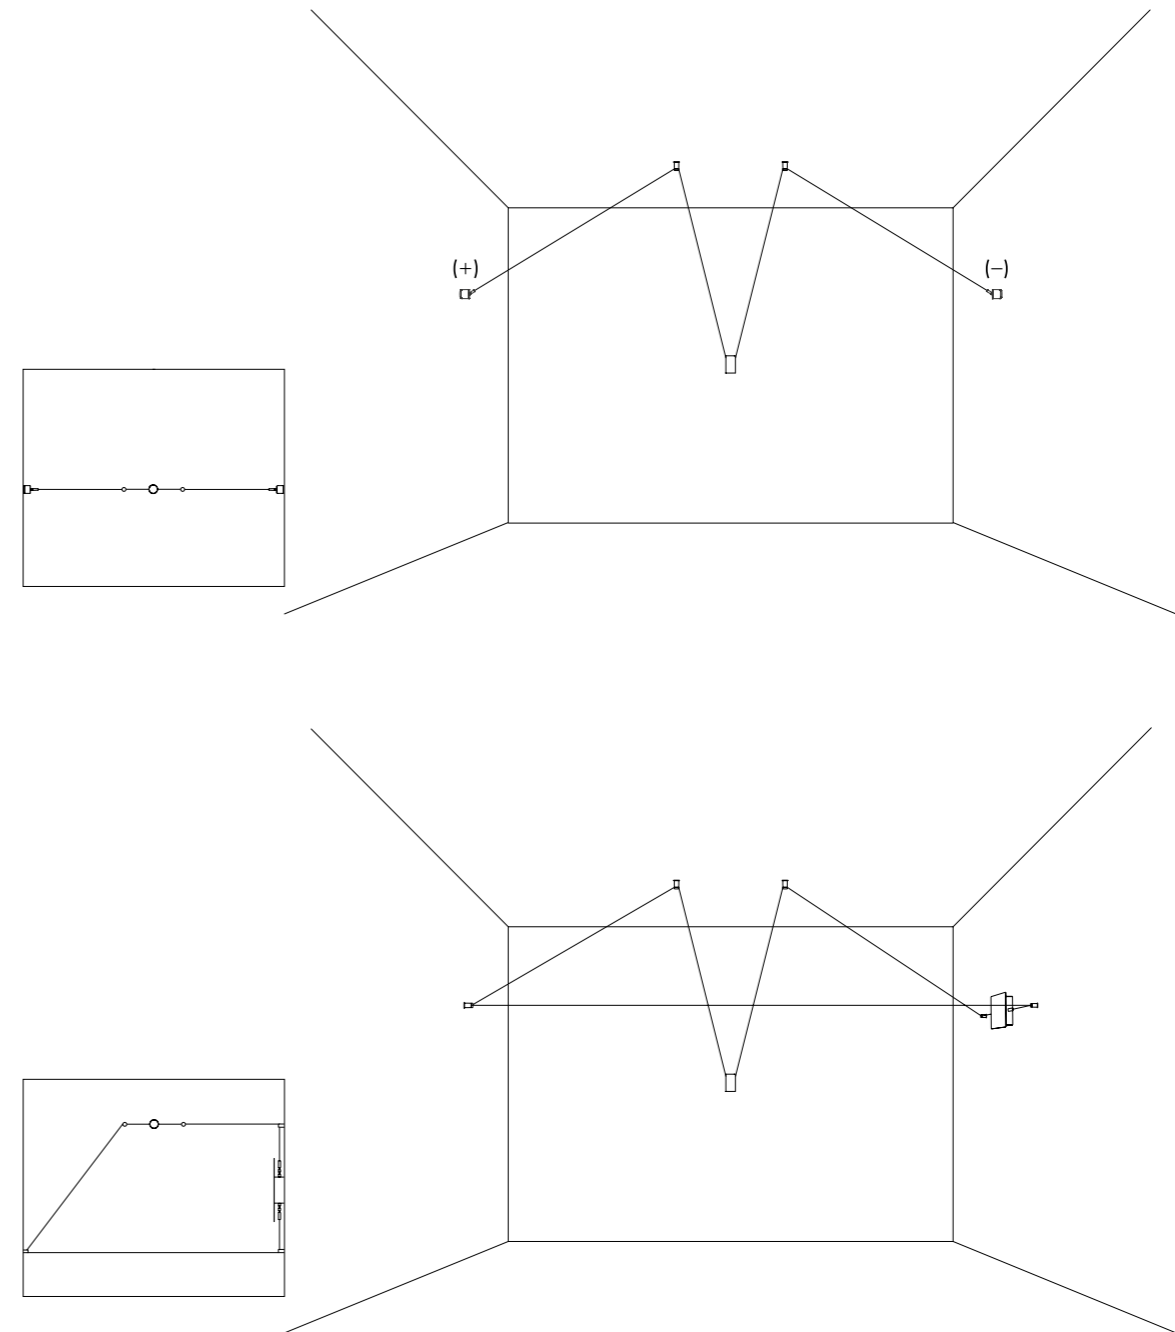

TOTAL LENGTH MAX 50 METER