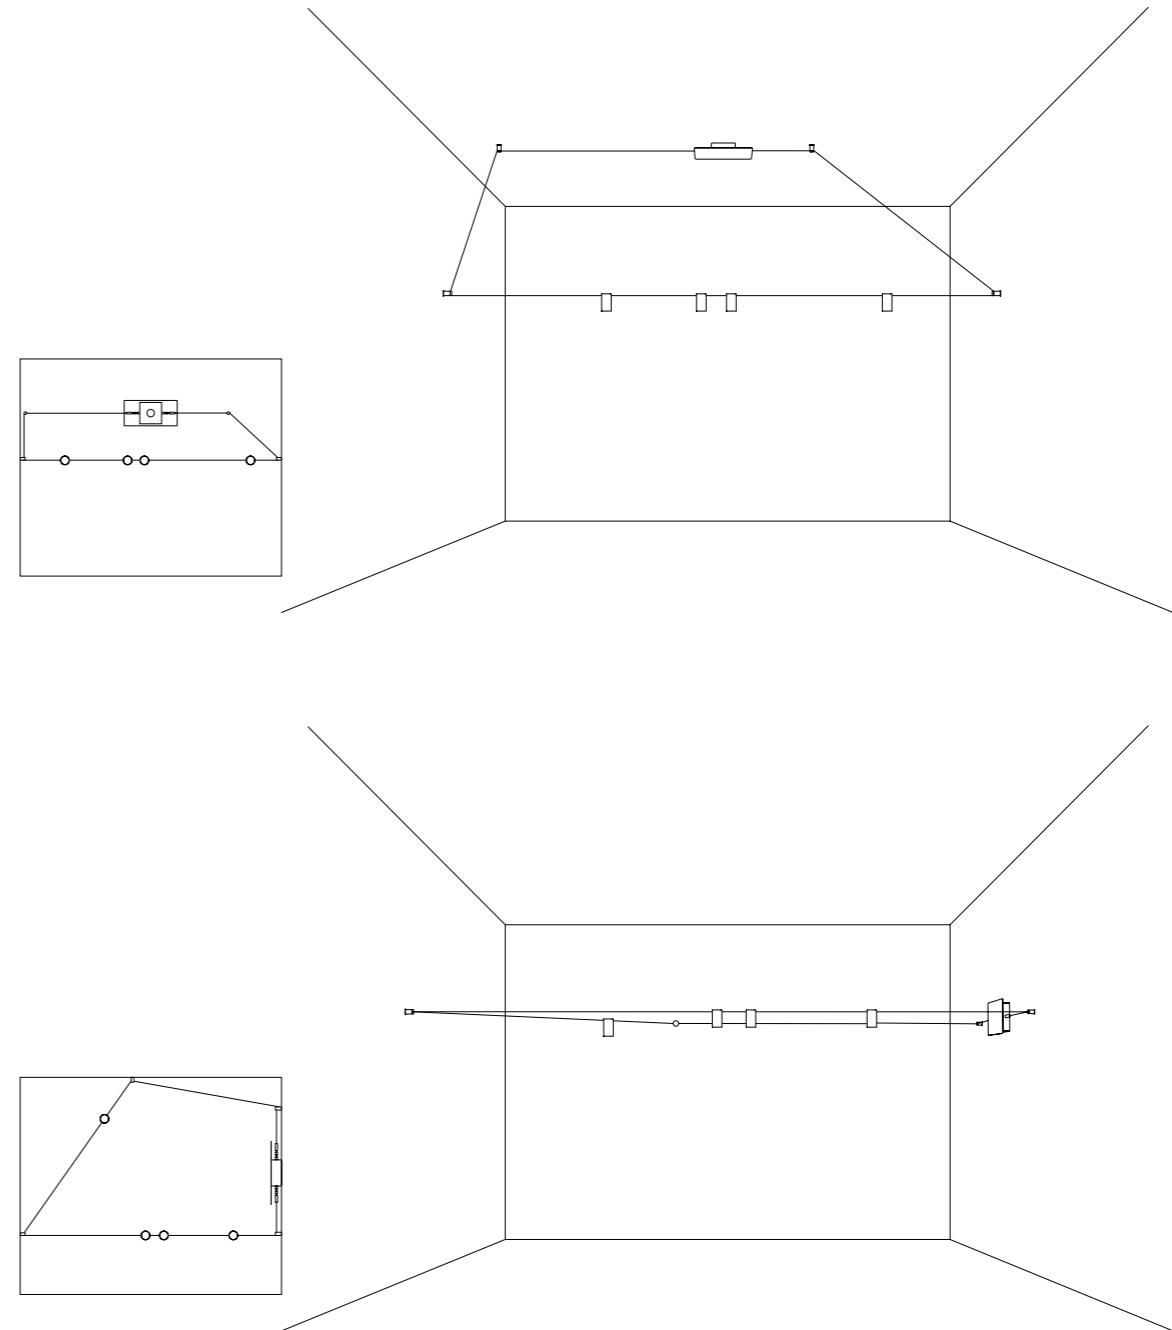

Ohm draws the space, creating almost invisible cobwebs that support
the diodes, sources of projected light, tiny light sources suspended in a
vibrating space.

TOTAL LENGHT MAX 50 METER

TOTAL LENGHT MAX 50 METER