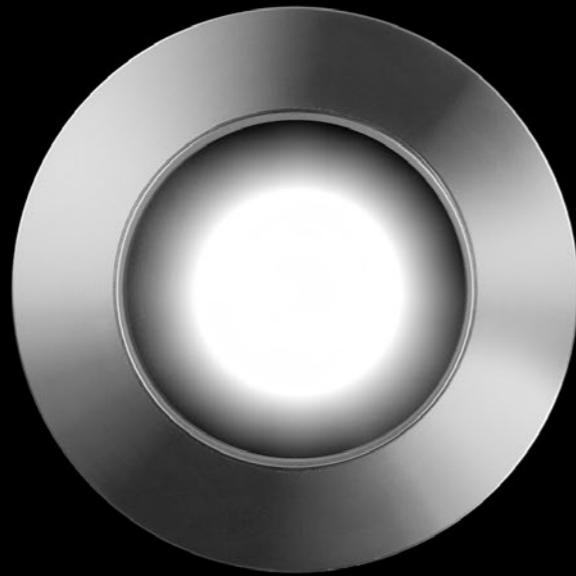

CE IP67

• 37 •

• 58 •

1A1551100.30.20	INOX LUCIDO / POLISHED STAINLESS STEEL - 3000K	24 V DC - 7 W LED - 546 lm - CRI > 90 KIT INSTALLAZIONE OBBLIGATORIO NON INCLUSO DIMENSIONI TAGLIO Ø 55 mm - SPAZIO MINIMO PER INCASSO 110 mm DRIVER NON INCLUSO COMPULSORY INSTALLATION KIT NOT INCLUDED CUT-OUT Ø 55 mm - MINIMUM SPACE FOR MOUNTING 110 mm DRIVER NOT INCLUDED

KIT INSTALLAZIONE OBBLIGATORI / COMPULSORY INSTALLATION KITS

1A1560000.00.00	STANDARD	CASSAFORMA INSTALLAZIONE / INSTALLATION BOX

1Z1120220	STANDARD	DRIVER INPUT 100-240 V - 50/60 Hz - OUTPUT 24 V DC - 40 W - IP68 1-10 V DIMMABLE

1A1660000.00.00	STANDARD	CONNETTORI DRIVER IP68 - 2 PEZZI DRIVER CONNECTORS IP68 - 2 PIECES