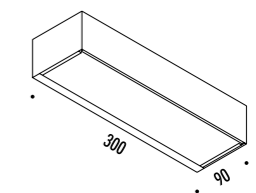

CE IP20

1A3300300.27.02	BIANCO OPACO / MATT WHITE - 2700K - TRIAC	220-240 V - 50/60 Hz - 23 W LED 2700K - 1293 lm - CRI>90 / 3000K - 1352 lm - CRI>90 DIMMERABILE DIMMABLE
1A3300300.30.02	BIANCO OPACO / MATT WHITE - 3000K - TRIAC	
1A3300400.27.02	NERO OPACO / MATT BLACK - 2700K - TRIAC	
1A3300400.30.02	NERO OPACO / MATT BLACK - 3000K - TRIAC