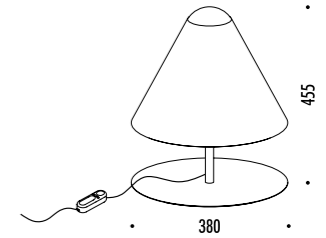

CE IP20 0.5m

1A2700300.00.06	BIANCO OPACO / MATT WHITE	100-240 V - 50/60 Hz - MAX 10 W LED - E27 GLOBOLUX
		CAVO BIANCO - DIMMER
		LAMPADINA NON INCLUSA - VEDI PAG. 395
		WHITE CABLE - DIMMER
		BULB NOT INCLUDED - SEE PAGE 395