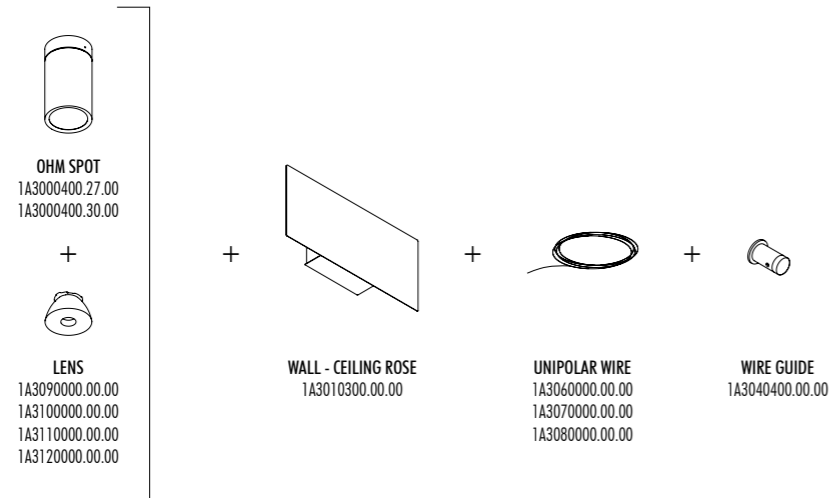

TOTAL LENGHT MAX 50 METER