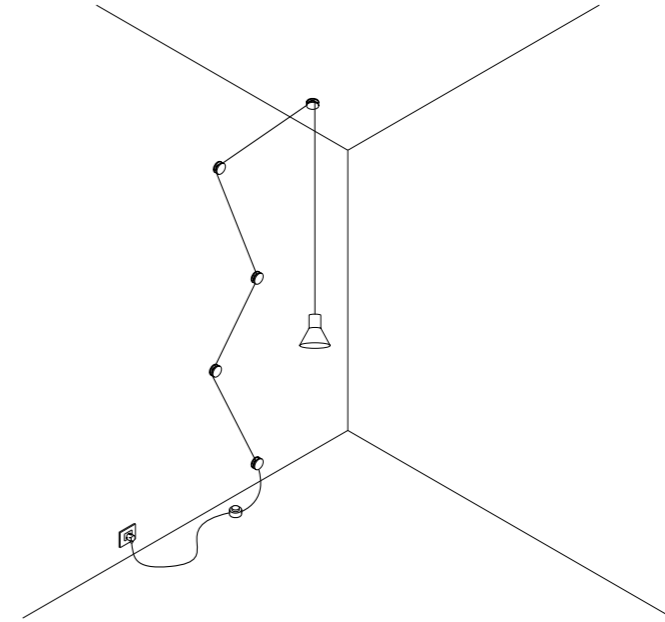

INSTALLAZIONE CON SPINA / POWER SUPPLY WITH PLUG INSTALLATION