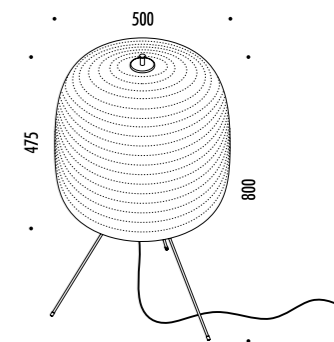

DESIGN DAVIDE GROPPI - PAOLA LENTI - 2013
 LAMPADA DA ESTERNO - METALLO - PBT - POLICARBONATO
 OUTDOOR LAMP - METAL - PBT - POLYCARBONATE

CE IP65

SHOJI OUTDOOR

1A3640000.00.00	STANDARD - ON/OFF	100-240 V - 50/60 Hz - MAX 18 W LED - E27 CAVO NERO 5 m - LAMPADINA NON INCLUSA - VEDI PAG. 395 BLACK CABLE 5 m - BULB NOT INCLUDED - SEE PAGE 395