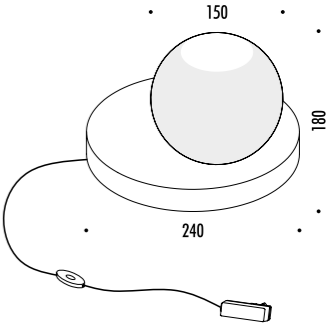

CE IP20 0.5m

1A2670300.00.06	BIANCO OPACO / MATT WHITE	100-240 V - 50/60 Hz - MAX 10 W LED - E27 GLOBOLUX CAVO BIANCO - DIMMER - LAMPADINA LED INCLUSA WHITE CABLE - DIMMER - LED BULB INCLUDED
		 7 W LED - 2700K - 806 lm - CRI > 80 - DIMMABLE

DESIGN FEDERICO DELROSSO - 2009
LAMPADA DA TAVOLO - METALLO
TABLE LAMP - METAL

PALPEBRA

CE □ IP20

1A2680300.00.06	BIANCO OPACO / MATT WHITE	100-240 V - 50/60 Hz - MAX 5 W LED - E14 CAVO BIANCO - DIMMER LAMPADINA NON INCLUSA - VEDI PAG. 395 WHITE CABLE - DIMMER BULB NOT INCLUDED - SEE PAGE 395