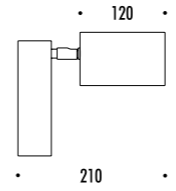

1A3650300.27.20	BIANCO OPACO / MATT WHITE - 2700K	MAX 700 mA DC - 8,4 W LED
1A3650300.30.20	BIANCO OPACO / MATT WHITE - 3000K	2700K - 639 lm - CRI > 90 / 3000K - 639 lm - CRI > 90
1A3650400.27.20	NERO OPACO / MATT BLACK - 2700K	ORIENTABILE
1A3650400.30.20	NERO OPACO / MATT BLACK - 3000K	DRIVER NON INCLUSO ADJUSTABLE DRIVER NOT INCLUDED

KIT INSTALLAZIONE OBBLIGATORIO / COMPULSORY INSTALLATION KIT

1Z0241110	STANDARD	DRIVER INPUT (110-127 V) 220-240 V - 50/60 Hz - OUTPUT 700 mA DC - (15 W) 30 W - IP68 NOT DIMMABLE