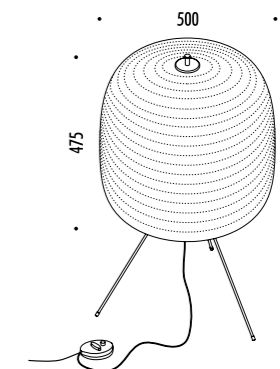

CE IP20

1A2780000.00.06	STANDARD	100-240 V - 50/60 Hz - MAX 18 W LED - E27 PARALUME BIANCO - SUPPORTI NERI - CAVO NERO - DIMMER LAMPADINA NON INCLUSA - VEDI PAG. 395 WHITE SHADE - BLACK LEG BASE - BLACK CABLE - DIMMER BULB NOT INCLUDED - SEE PAGE 395