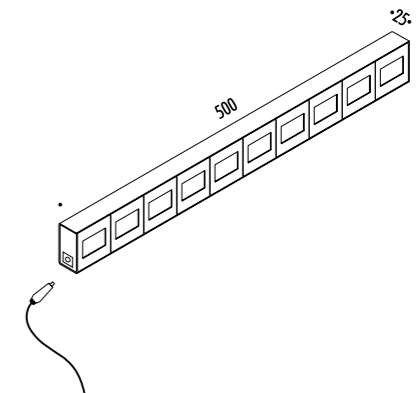

CE IP20

1A3410000.00.00	STANDARD - ON/OFF	5 V DC - 3 W LED MODULO LUMINOSO BIANCO CON LUCE A LENTA INTERMITTENZA - BARRA PER FISSAGGIO NERO OPACO IMMAGINI PERSONALIZZABILI - IMMAGINI NON INCLUSE CONNETTORE MODULI INCLUSO TRASFORMATORE ELETTRONICO NON INCLUSO WHITE LUMINOUS MODULE WITH SLOWLY FLASHING LIGHT - BLACK FIXING STRUCTURE CUSTOMIZABLE IMAGES - IMAGES NOT INCLUDED MODULES CONNECTOR INCLUDED ELECTRONIC TRANSFORMER NOT INCLUDED

ACCESSORI OBBLIGATORI / COMPULSORY ACCESSORIES

1Z1470180	STANDARD	TRASFORMATORE ELETTRONICO A SPINA / ELECTRONIC TRANSFORMER WITH PLUG INPUT 100-240 V - 50/60 Hz - OUTPUT 5 V DC - 15 W - IP42 MAX 5 MODULI / MAX 5 MODULES