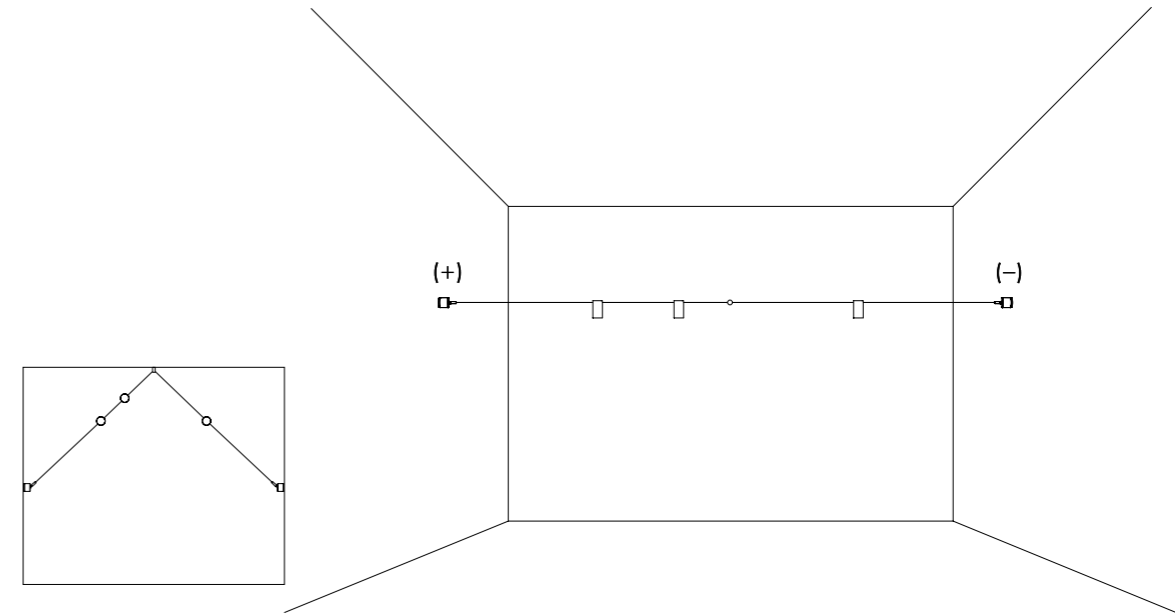

TOTAL LENGHT MAX 50 METER