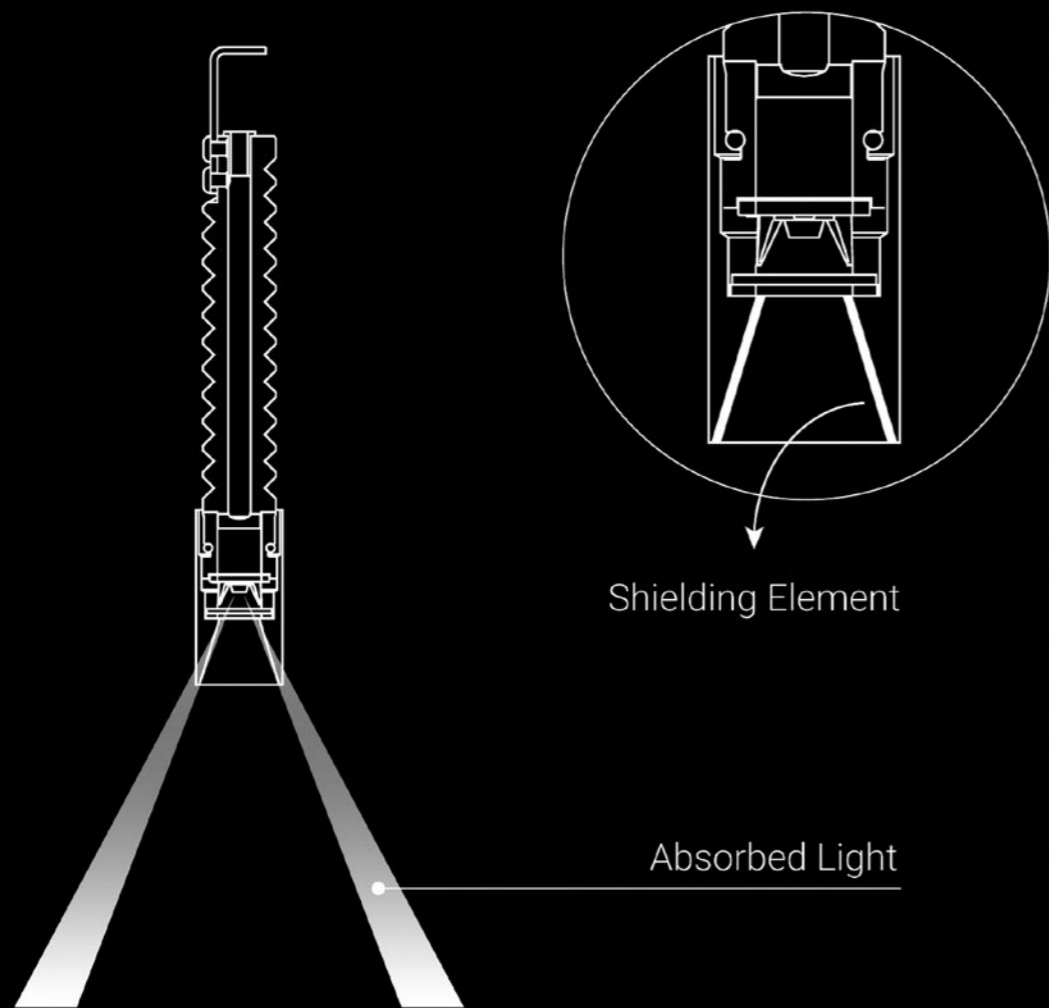

DIM 1 - 10 V - PUSH
DRIVER DIMENSION

DIM DALI
DRIVER DIMENSION

DIM TRIAC
DRIVER DIMENSION

KIT INSTALLAZIONE OBBLIGATORI / COMPULSORY INSTALLATION KITS

1Z0240870.24	STANDARD	DRIVER INPUT (110-127 V) 220-240 V - 50/60 Hz - OUTPUT 24 V DC - (15 W) 20 W - IP20 PUSH DIMMABLE
1Z0241180.24	STANDARD	DRIVER INPUT (110-127 V) 220-240 V - 50/60 Hz - OUTPUT 24 V DC - (15 W) 16 W - IP20 DALI DIMMABLE
1Z0240850.24	STANDARD	DRIVER INPUT 220-240 V - 50/60 Hz - OUTPUT 24 V DC - 20 W - IP20 TRIAC DIMMABLE