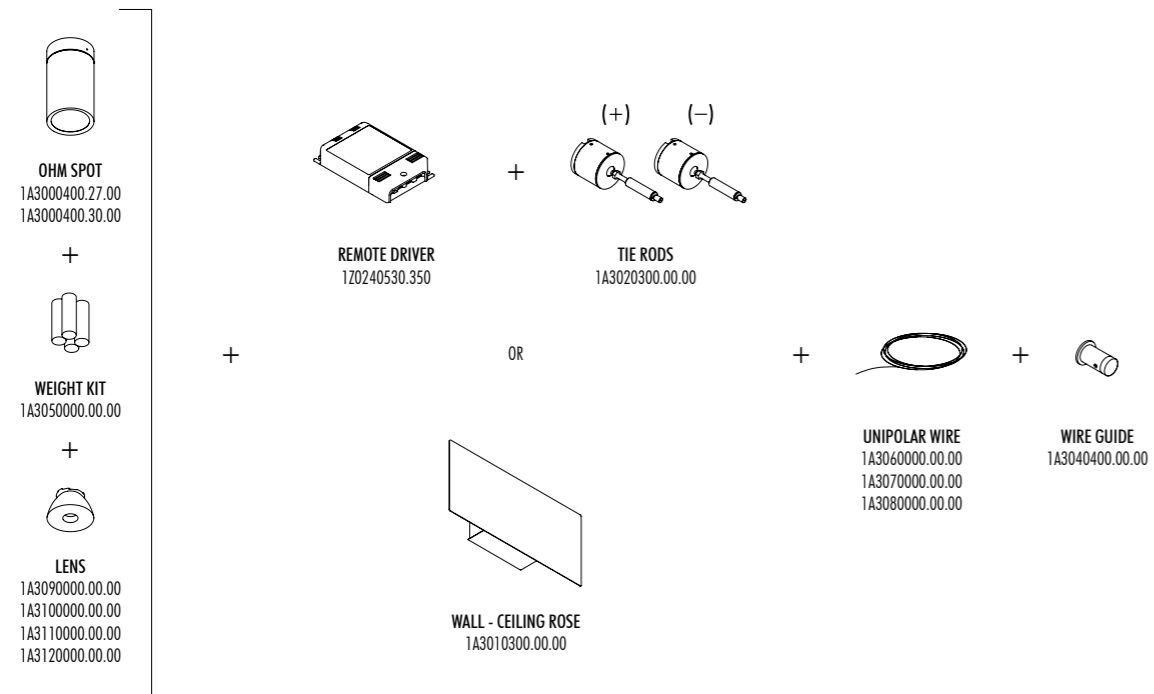

Ohm draws the space, creating almost invisible cobwebs that support
the diodes, sources of projected light, tiny light sources suspended in a
vibrating space.

TOTAL LENGHT MAX 50 METER

TOTAL LENGHT MAX 50 METER