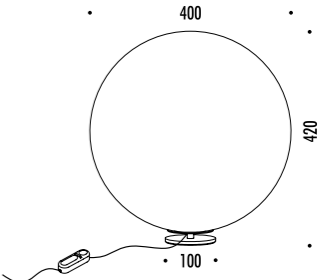

CE □ IP20

1A2690000.00.06	STANDARD	100-240 V - 50/60 Hz - MAX 15 W LED - E27 PARALUME CON TEXTURE IN CARTA GIAPPONESE - CAVO BIANCO - BASE DORATA - DIMMER LAMPADINA NON INCLUSA - VEDI PAG. 395 SHADE WITH JAPANESE PAPER TEXTURE - WHITE CABLE - GOLD FINISH BASE - DIMMER BULB NOT INCLUDED - SEE PAGE 395