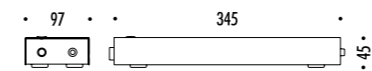

KIT DI ALIMENTAZIONE CON SPINA / POWER SUPPLY KIT WITH PLUG

POWER KIT WITH PLUG - DIMENSION