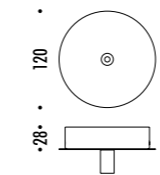

ENDLESS SYSTEM VERSION AVAILABLE SEE PAGE 291

CE IP20

CEILING ROSE

1A2980300.27.00	BIANCO OPACO / MATT WHITE - 2700K - ON/OFF	100-240 V - 50/60 Hz - 5,6 W LED 2700K - 286 lm - CRI > 90 / 3000K - 286 lm - CRI > 90
1A2980300.30.00	BIANCO OPACO / MATT WHITE - 3000K - ON/OFF	CAVO BIANCO - ROSONE BIANCO ACCESSORI OPZIONALI KIT SOSPENSIONE - VEDI PAG. 131 WHITE CABLE - WHITE CEILING ROSE OPTIONAL ACCESSORIES SUSPENSION KIT - SEE PAGE 131
1A2980800.27.00	OTTONE SPAZZOLATO / BRUSHED BRASS - 2700K - ON/OFF	100-240 V - 50/60 Hz - 5,6 W LED 2700K - 286 lm - CRI > 90 / 3000K - 286 lm - CRI > 90
1A2980800.30.00	OTTONE SPAZZOLATO / BRUSHED BRASS - 3000K - ON/OFF	CAVO NERO - ROSONE NERO ACCESSORI OPZIONALI KIT SOSPENSIONE - VEDI PAG. 131 BLACK CABLE - BLACK CEILING ROSE OPTIONAL ACCESSORIES SUSPENSION KIT - SEE PAGE 131