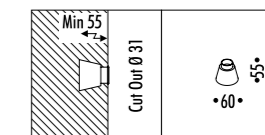

CE IP67

16

•35•

1A1530300.27.20	BIANCO OPACO / MATT WHITE - 2700K	MAX 350 mA DC - 1 W LED
1A1530300.30.20	BIANCO OPACO / MATT WHITE - 3000K	2700K - 31 lm - CRI > 90 / 3000K - 33 lm - CRI > 90
1A1531100.27.20	INOX LUCIDO / POLISHED STAINLESS STEEL - 2700K	KIT INSTALLAZIONE OBBLIGATORIO NON INCLUSO
1A1531100.30.20	INOX LUCIDO / POLISHED STAINLESS STEEL - 3000K	DIMENSIONI TAGLIO Ø 31 mm - SPAZIO MINIMO PER INCASSO 55 mm
		DRIVER NON INCLUSO
		COMPULSORY INSTALLATION KIT NOT INCLUDED
		CUT-OUT Ø 31 mm - MINIMUM SPACE FOR MOUNTING 55 mm
		DRIVER NOT INCLUDED

KIT INSTALLAZIONE OBBLIGATORI / COMPULSORY INSTALLATION KITS

1A1540000.00.00	STANDARD	CASSAFORMA INSTALLAZIONE / INSTALLATION BOX
1Z0240880	STANDARD	DRIVER INPUT (110-127 V) 220-240 V - 50/60 Hz - OUTPUT 350mA - (15 W) 17 W - IP68 NOT DIMMABLE
1A1660000.00.00	STANDARD	CONNETTORI DRIVER IP68 - 2 PEZZI DRIVER CONNECTORS IP68 - 2 PIECES