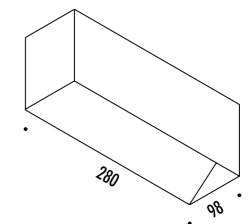

DESIGN DAVIDE GROPPI - 2007
LAMPADA DA PARETE - METALLO
WALL LAMP - METAL

PIÙ

CE IP20