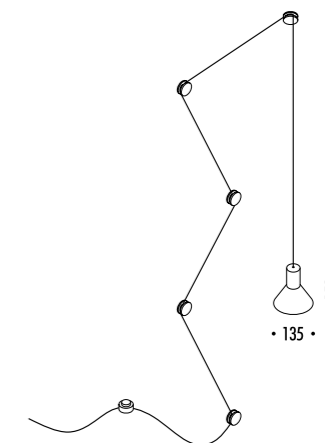

CE IP20

CLAMP

1A0160300.00.00	BIANCO OPACO / MATT WHITE - ON/OFF	100-240 V - 50/60 Hz - MAX 15 W LED - E27 CAVO BIANCO 10 m - 5 BLOCCACAVO INCLUSI - ALIMENTAZIONE CON SPINA LAMPADINA NON INCLUSA - VEDI PAG. 395 WHITE CABLE 10 m - 5 CLAMPS INCLUDED - POWER SUPPLY WITH PLUG BULB NOT INCLUDED - SEE PAGE 395
1A0160400.00.00	NERO OPACO / MATT BLACK - ON/OFF	100-240 V - 50/60 Hz - MAX 15 W LED - E27 CAVO NERO 10 m - 5 BLOCCACAVO INCLUSI - ALIMENTAZIONE CON SPINA LAMPADINA NON INCLUSA - VEDI PAG. 395 BLACK CABLE 10 m - 5 CLAMPS INCLUDED - POWER SUPPLY WITH PLUG BULB NOT INCLUDED - SEE PAGE 395