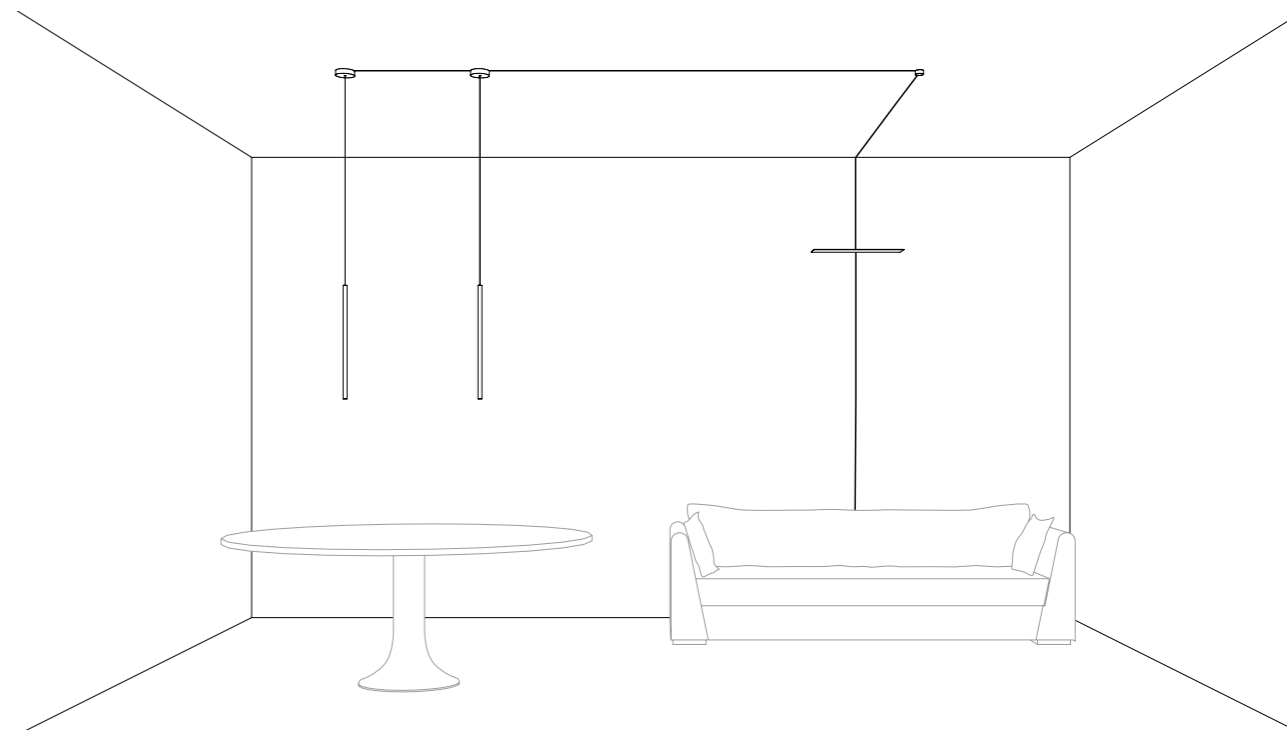

ESEMPIO DI INSTALLAZIONE / LAYOUT EXAMPLE
48 V KIT ALIMENTAZIONE: ASSORBIMENTO MAX 3,125 A / ENDLESS: LUNGHEZZA MAX 10 METRI DAL KIT ALIMENTAZIONE
48 V POWER SUPPLY KIT: ABSORPTION MAX 3,125 A / ENDLESS: MAX 10 METERS LENGHT FROM POWER SUPPLY KIT

2	MISS	2 x 0,14 A
1	REFLEX	0,57 A
TOT		0,85 A