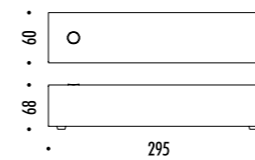

CE IP20

DRIVER

1A2730000.99.06	STANDARD - RGB	220-240 V - 50/60 Hz - 66 W LED RGB WIRELESS CONTROL
		PANNELLO BIANCO - CAVO TRASPARENTE - ALIMENTAZIONE CON SPINA - DIMMER
		WHITE PANEL - TRANSPARENT CABLE - POWER SUPPLY WITH PLUG - DIMMER