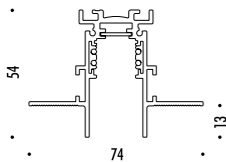

CE IP20

1A2810400.01.00	NERO OPACO / MATT BLACK	48 V DC - MAX 15 A BINARIO PER CARTONGESSO 12,5 mm LUNGHEZZA 2000 mm DIMENSIONI TAGLIO CARTONGESSO 2000 x 26 mm SPAZIO MINIMO PER INCASSO 100 mm KIT INSTALLAZIONE OBBLIGATORIO NON INCLUSO PLASTERBOARD TRACK 12,5 mm - 2000 mm LENGTH PLASTERBOARD CUT-OUT 2000 x 26 mm MINIMUM SPACE FOR MOUNTING 100 mm COMPULSORY INSTALLATION KIT NOT INCLUDED

KIT INSTALLAZIONE OBBLIGATORI / COMPULSORY INSTALLATION KITS

1Z0240820	STANDARD	DRIVER INPUT 220-240 V - 50/60 Hz - OUTPUT 48 V DC - 150 W - IP20
1Z1120380	STANDARD	DRIVER INPUT 100-240 V - 50/60 Hz - OUTPUT 48 V DC - 320 W - IP67
1A2810000.11.00	STANDARD	POWER KIT DIM DALI INPUT 220-240 V - 50/60 Hz - OUTPUT 48 V DC - 150 W - IP20
1A2810000.12.00	STANDARD	POWER KIT DIM DALI INPUT 100-240 V - 50/60 Hz - OUTPUT 48 V DC - 320 W - IP20

KIT INSTALLAZIONE OBBLIGATORI / COMPULSORY INSTALLATION KITS

1A2810400.02.00	NERO OPACO / MATT BLACK	48 V DC - MAX 15 A ELEMENTO DI ALIMENTAZIONE / POWER CONNECTOR
1A2810400.03.00	NERO OPACO / MATT BLACK	TAPPO DI CHIUSURA PER ALIMENTAZIONE/ END CAP FOR POWER CONNECTOR
1A2810400.04.00	NERO OPACO / MATT BLACK	TAPPO DI CHIUSURA / END CAP
1A2810400.05.00	NERO OPACO / MATT BLACK	48 V DC - MAX 15 A CONNETTORE LINEARE / ACQUISTARE INSIEME A 1A0700060 LINEAR CONNECTOR / TO BUY TOGETHER WITH 1A0700060
1A2810400.06.00	NERO OPACO / MATT BLACK	STAFFA DI RINFORZO / REINFORCING BRACKET
1A2810000.07.00	STANDARD	MORSETTO CON PINZA M6 / CLAMP WITH M6 GRIPPE
1A2810000.08.00	STANDARD	SET SOSPENSIONE / SUSPENSION SET
1A2810000.09.00	STANDARD	PROTEZIONE PER INSTALLAZIONE CARTONGESSO / PLASTER INSTALLATION GUARD 2000 mm
1A2810000.10.00	STANDARD	STRUMENTO TAGLIO / CUTTING TOOL