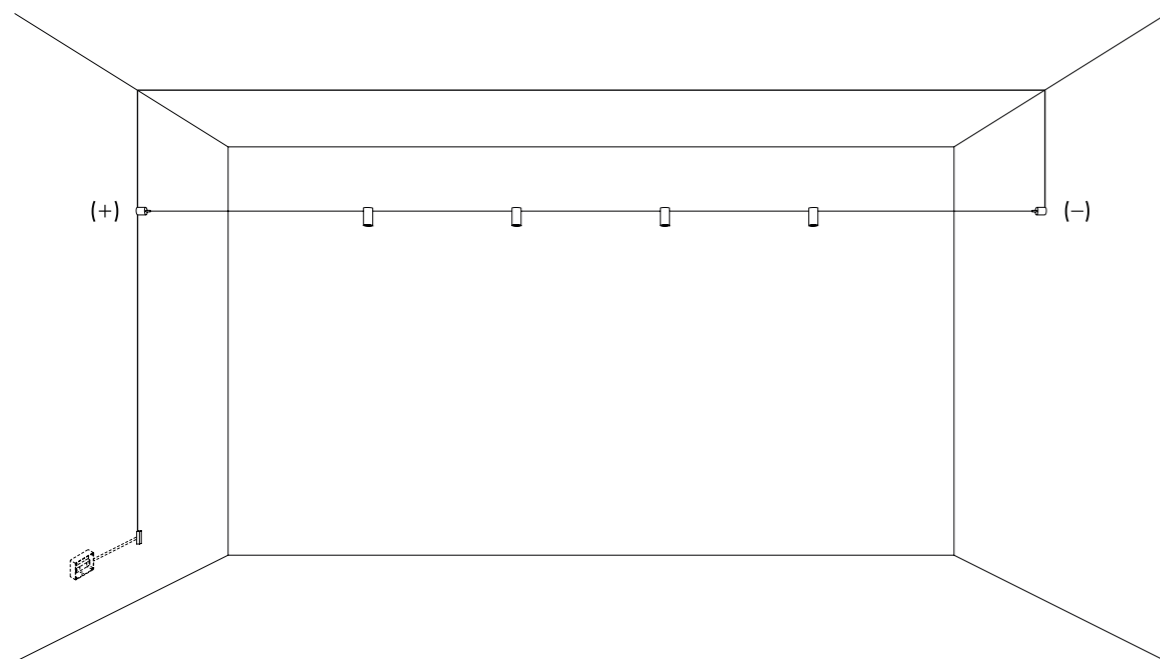

OHM PUÒ ESSERE ALIMENTATA CON IL NOSTRO NASTRO CONDUTTORE ENDLESS, LA STRISCIA ADESIVA BREVETTATA PER PORTARE "DIFFERENZA DI POTENZIALE" DOVE SI DESIDERA.
OHM CAN BE POWERED WITH ENDLESS, OUR PATENTED ADHESIVE TAPE TO CONDUCT AND TRANSPORT ELECTRIC ENERGY ANYWHERE.

OHM

KIT ALIMENTAZIONE ENDLESS / ENDLESS POWER SUPPLY KIT

CE IP20

1Z0240530.350	STANDARD	REMOTE DRIVER INPUT (110-127 V) 220-240 V - 50/60 Hz OUTPUT 350 mA DC - 18,5 W - IP20 DIMMERABILE DALI - PUSH - 1-10 V DALI - PUSH - 1-10 V DIMMABLE	
1A3940300.00.00	BIANCO OPACO / MATT WHITE	OHM BASE ALIMENTAZIONE PER ENDLESS / OHM POWER BASE FOR ENDLESS	
1A3940400.00.00	NERO OPACO / MATT BLACK		
1A3470300.00.00	BIANCO OPACO / MATT WHITE - 5 m	ENDLESS - MAX 150 W - MAX 48 V DC - MAX 4 A	
1A3470400.00.00	NERO OPACO / MATT BLACK - 5 m		
1A0050300.00.00	BIANCO OPACO / MATT WHITE - 10 m		
1A0050400.00.00	NERO OPACO / MATT BLACK - 10 m		
1A0370000.00.00	STANDARD	KIT FISSAGGIO PARETI RUVIDE FIXING ROUGH WALLS KIT - 2,5 m	
1A3480300.00.00	BIANCO OPACO / MATT WHITE	BOX MORSETTI CON 2 MORSETTI INCLUSI TERMINAL BOX WITH 2 TERMINALS INCLUDED	
1A3480400.00.00	NERO OPACO / MATT BLACK		
1A3490000.00.00	STANDARD	MORSETTI - 2 PEZZI / TERMINALS - 2 PIECES