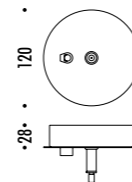

DESIGN DAVIDE GROPPI - 2005
LAMPADA A SOSPENSIONE - CARTA GIAPPONESE - PE
SUSPENSION LAMP - JAPANESE PAPER - PE

CE IP20

MOON 60 / MOON 80

CEILING ROSE