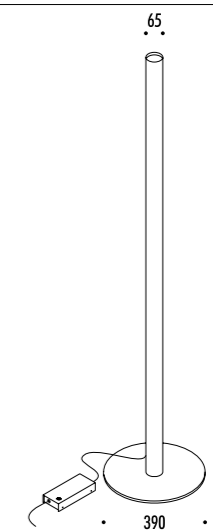

1A2750300.27.06	BIANCO OPACO / MATT WHITE - 2700K	110-240 V - 50/60 Hz - 33 W LED
1A2750300.30.06	BIANCO OPACO / MATT WHITE - 3000K	2700K - 2771 lm - CRI > 90 / 3000K - 2884 lm - CRI > 90
		CAVO BIANCO - DIMMER
		WHITE CABLE - DIMMER
1A2750400.27.06	NERO OPACO / MATT BLACK - 2700K	110-240 V - 50/60 Hz - 33 W LED
1A2750400.30.06	NERO OPACO / MATT BLACK - 3000K	2700K - 2771 lm - CRI > 90 / 3000K - 2884 lm - CRI > 90
		CAVO NERO - DIMMER
		BLACK CABLE - DIMMER