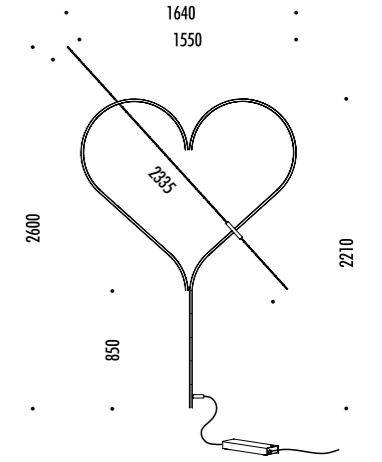

1A3400000.30.06	STANDARD - 3000K	24 V DC - 22 W LED - 2000 lm - CRI > 90 CONFIGURAZIONE A CUORE - BINARI NERI KIT DI ALIMENTAZIONE INDIPENDENTE CON SPINA INCLUSO INPUT 100-240 V - 50/60 Hz DIMMER
		HEART CONFIGURATION - BLACK RAILS
		INCLUDES INDIPENDENT POWER SUPPLY KIT WITH PLUG INPUT 100-240 V - 50/60 Hz
		DIMMER