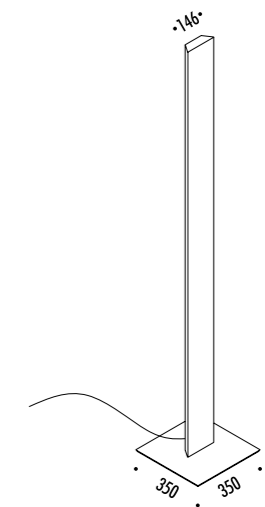

CE □ IP20

1A2740300.98.06	BIANCO OPACO / MATT WHITE - RGBW	100-240 V - 50/60 Hz - 80 W
1A2741300.98.06	INOX NERO SPAZZOLATO / BLACK BRUSHED STAINLESS STEEL - RGBW	LED - 2700K - 2832 lm - CRI > 90
		RGBW WIRELESS CONTROL
		CAVO NERO - DIMMER
		BLACK CABLE - DIMMER