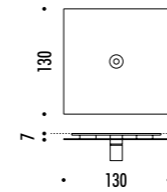

CE IP20

CEILING ROSE

1A2970300.27.00	BIANCO OPACO / MATT WHITE - 2700K - ON/OFF	MAX 350 mA DC - 4 W LED 2700K - 312 lm - CRI > 90 / 3000K - 312 lm - CRI > 90
1A2970300.30.00	BIANCO OPACO / MATT WHITE - 3000K - ON/OFF	CAVO BIANCO - ROSONE BIANCO
1A2970400.27.00	NERO OPACO / MATT BLACK - 2700K - ON/OFF	INSTALLAZIONE SU CARTONGESSO CON ROSONE PIANO E FISSAGGIO MAGNETICO KIT INSTALLAZIONE OBBLIGATORIO INCLUSO
1A2970400.30.00	NERO OPACO / MATT BLACK - 3000K - ON/OFF	DIMENSIONI TAGLIO CARTONGESSO 85 x 97 mm - SPAZIO MINIMO PER INCASSO 120 mm DRIVER INDIPENDENTE INCLUSO INPUT 100-240 V - 50/60 Hz
		WHITE CABLE - WHITE CEILING ROSE
		INSTALLATION ON PLASTERBOARD WITH FLAT ROSE AND MAGNETIC FIXING COMPULSORY INSTALLATION KIT INCLUDED
		PLASTERBOARD CUT-OUT 85 x 97 mm - MINIMUM SPACE FOR MOUNTING 120 mm INCLUDES INDEPENDENT DRIVER INPUT 100-240 V - 50/60 Hz
1A2970800.27.00	OTTONE SPAZZOLATO / BRUSHED BRASS - 2700K - ON/OFF	MAX 350 mA DC - 4 W LED 2700K - 312 lm - CRI > 90 / 3000K - 312 lm - CRI > 90
1A2970800.30.00	OTTONE SPAZZOLATO / BRUSHED BRASS - 3000K - ON/OFF	CAVO NERO - ROSONE NERO
1A2972600.27.00	NERO OPACO TOTALE / MATT TOTAL BLACK - 2700K - ON/OFF	INSTALLAZIONE SU CARTONGESSO CON ROSONE PIANO E FISSAGGIO MAGNETICO KIT INSTALLAZIONE OBBLIGATORIO INCLUSO
1A2972600.30.00	NERO OPACO TOTALE / MATT TOTAL BLACK - 3000K - ON/OFF	DIMENSIONI TAGLIO CARTONGESSO 85 x 97 mm - SPAZIO MINIMO PER INCASSO 120 mm DRIVER INDIPENDENTE INCLUSO INPUT 100-240 V - 50/60 Hz
		BLACK CABLE - BLACK CEILING ROSE
		INSTALLATION ON PLASTERBOARD WITH FLAT ROSE AND MAGNETIC FIXING COMPULSORY INSTALLATION KIT INCLUDED
		PLASTERBOARD CUT-OUT 85 x 97 mm - MINIMUM SPACE FOR MOUNTING 120 mm INCLUDES INDEPENDENT DRIVER INPUT 100-240 V - 50/60 Hz