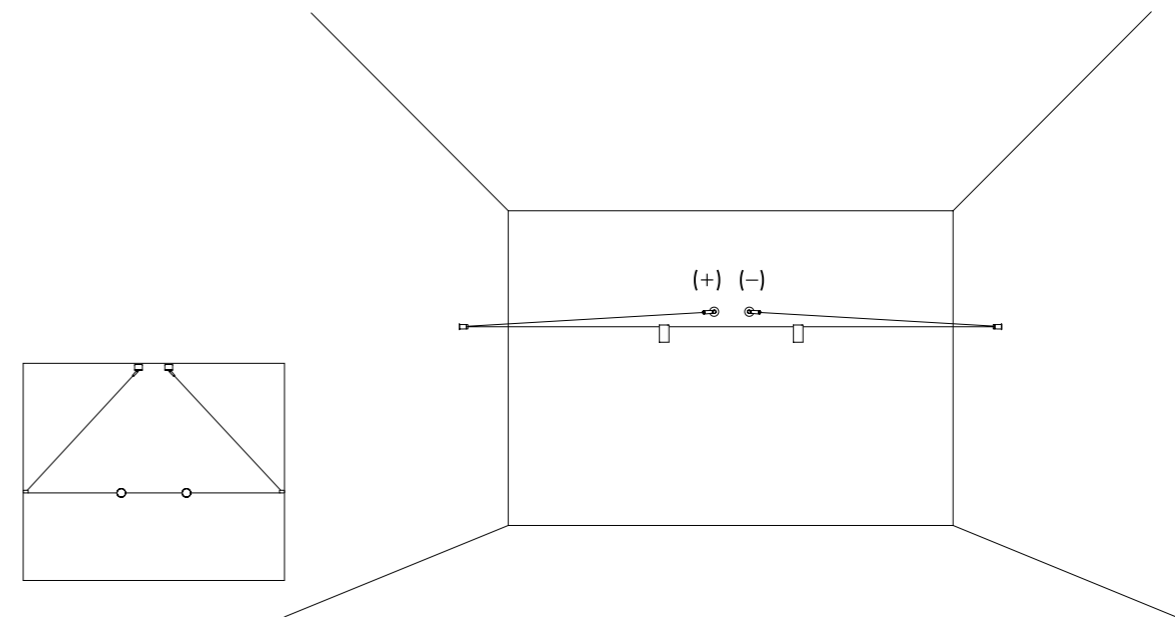

TOTAL LENGHT MAX 50 METER