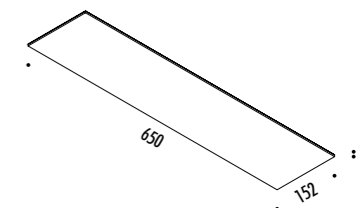

1A0850400.27.40	STANDARD - 2700K	48 V DC - 23 W LED 2700K - 2158 lm - CRI > 90 / 3000K - 2320 lm - CRI > 90 PIANO A SPECCHIO (DOWN) CON RETRO NERO (UP) KIT INSTALLAZIONE OBBLIGATORIO NON INCLUSO MIRROR TOP (DOWN) WITH BLACK BACK SIDE (UP) COMPULSORY INSTALLATION KIT NOT INCLUDED
1A0850400.30.40	STANDARD - 3000K	

KIT INSTALLAZIONE OBBLIGATORI / COMPULSORY INSTALLATION KITS

1Z1120550	STANDARD	DRIVER INPUT 110-240 V - 50/60 Hz - OUTPUT 48 V DC - 65 W - IP20 1-10 V DIMMABLE
1Z0830820	STANDARD	DRIVER INPUT 220-240 V - 50/60 Hz - OUTPUT 48 V DC - 60 W - IP20 DALI DIMMABLE