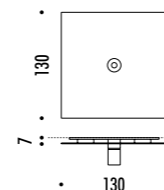

CEILING ROSE

1A2990300.27.00	BIANCO OPACO / MATT WHITE - 2700K - ON/OFF	MAX 350 mA DC - 4 W LED 2700K - 286 lm - CRI > 90 / 3000K - 286 lm - CRI > 90
1A2990300.30.00	BIANCO OPACO / MATT WHITE - 3000K - ON/OFF	CAVO BIANCO - ROSONE BIANCO INSTALLAZIONE SU CARTONGESSO CON ROSONE PIANO E FISSAGGIO MAGNETICO KIT INSTALLAZIONE OBBLIGATORIO INCLUSO DIMENSIONI TAGLIO CARTONGESSO 85 x 97 mm - SPAZIO MINIMO PER INCASSO 120 mm DRIVER INDIPENDENTE INCLUSO INPUT 100-240 V - 50/60 Hz WHITE CABLE - WHITE CEILING ROSE INSTALLATION ON PLASTERBOARD WITH FLAT ROSE AND MAGNETIC FIXING COMPULSORY INSTALLATION KIT INCLUDED PLASTERBOARD CUT-OUT 85 x 97 mm - MINIMUM SPACE FOR MOUNTING 120 mm INCLUDES INDEPENDENT DRIVER INPUT 100-240 V - 50/60 Hz
1A2990800.27.00	OTTONE SPAZZOLATO / BRUSHED BRASS - 2700K - ON/OFF	MAX 350 mA DC - 4 W LED 2700K - 286 lm - CRI > 90 / 3000K - 286 lm - CRI > 90
1A2990800.30.00	OTTONE SPAZZOLATO / BRUSHED BRASS - 3000K - ON/OFF	CAVO NERO - ROSONE NERO INSTALLAZIONE SU CARTONGESSO CON ROSONE PIANO E FISSAGGIO MAGNETICO KIT INSTALLAZIONE OBBLIGATORIO INCLUSO DIMENSIONI TAGLIO CARTONGESSO 85 x 97 mm - SPAZIO MINIMO PER INCASSO 120 mm DRIVER INDIPENDENTE INCLUSO INPUT 100-240 V - 50/60 Hz BLACK CABLE - BLACK CEILING ROSE INSTALLATION ON PLASTERBOARD WITH FLAT ROSE AND MAGNETIC FIXING COMPULSORY INSTALLATION KIT INCLUDED PLASTERBOARD CUT-OUT 85 x 97 mm - MINIMUM SPACE FOR MOUNTING 120 mm INCLUDES INDEPENDENT DRIVER INPUT 100-240 V - 50/60 Hz