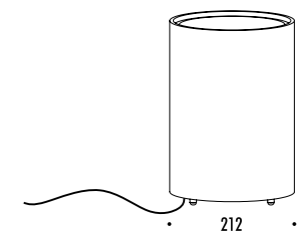

CE IP65

1A3630300.00.00	BIANCO OPACO / MATT WHITE - ON/OFF	100-240 V - 50/60 Hz - MAX 18 W LED - E27 CAVO NERO 5 m - LAMPADINA NON INCLUSA - VEDI PAG. 395 BLACK CABLE 5 m - BULB NOT INCLUDED - SEE PAGE 395