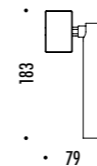

IE CASAMBI VERSION

CE IP20

1A2280300.27.41	BIANCO OPACO / MATT WHITE - 2700K - ENDLESS CASAMBI	48 V DC - 8,5 W LED
1A2280300.30.41	BIANCO OPACO / MATT WHITE - 3000K - ENDLESS CASAMBI	2700K - 352 lm - CRI > 90 / 3000K - 352 lm - CRI > 90
1A2280400.27.41	NERO OPACO / MATT BLACK - 2700K - ENDLESS CASAMBI	DIMMERABILE CON CONTROLLO WIRELESS CASAMBI
1A2280400.30.41	NERO OPACO / MATT BLACK - 3000K - ENDLESS CASAMBI	KIT DI ALIMENTAZIONE OBBLIGATORIO ENDLESS NON INCLUSO - VEDI PAG. 259-261
		DIMMABLE WITH CASAMBI WIRELESS CONTROL
		COMPULSORY ENDLESS POWER SUPPLY KIT NOT INCLUDED - SEE PAGE 259-261