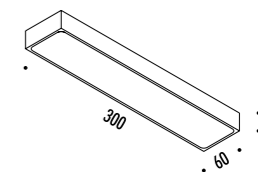

CE IP20

1A3310300.27.02	BIANCO OPACO / MATT WHITE - 2700K - TRIAC	220-240 V - 50/60 Hz - 11,5 W LED 2700K - 626 lm - CRI > 90 / 3000K - 655 lm - CRI > 90 DIMMERABILE DIMMABLE
1A3310300.30.02	BIANCO OPACO / MATT WHITE - 3000K - TRIAC	
1A3310400.27.02	NERO OPACO / MATT BLACK - 2700K - TRIAC	
1A3310400.30.02	NERO OPACO / MATT BLACK - 3000K - TRIAC