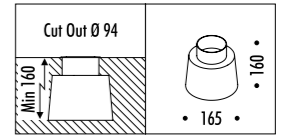

1A1571100.30.20	INOX LUCIDO / POLISHED STAINLESS STEEL - NARROW - 3000K	MAX 500 mA DC - 20 W LED - 2058 lm - CRI > 90 KIT INSTALLAZIONE OBBLIGATORIO NON INCLUSO DIMENSIONI TAGLIO Ø 94 mm - SPAZIO MINIMO PER INCASSO 160 mm DRIVER NON INCLUSO COMPULSORY INSTALLATION KIT NOT INCLUDED CUT-OUT Ø 94 mm - MINIMUM SPACE FOR MOUNTING 160 mm DRIVER NOT INCLUDED
1A1581100.30.20	INOX LUCIDO / POLISHED STAINLESS STEEL - MEDIUM - 3000K	

KIT INSTALLAZIONE OBBLIGATORI / COMPULSORY INSTALLATION KITS

1A1590000.00.00	STANDARD	CASSAFORMA INSTALLAZIONE / INSTALLATION BOX
1Z0241170	STANDARD	DRIVER INPUT (110-127 V) 220-240 V - 50/60 Hz - OUTPUT 500 mA DC - (15 W) 24 W - IP68 NOT DIMMABLE
1A1660000.00.00	STANDARD	CONNETTORI DRIVER IP68 - 2 PEZZI DRIVER CONNECTORS IP68 - 2 PIECES