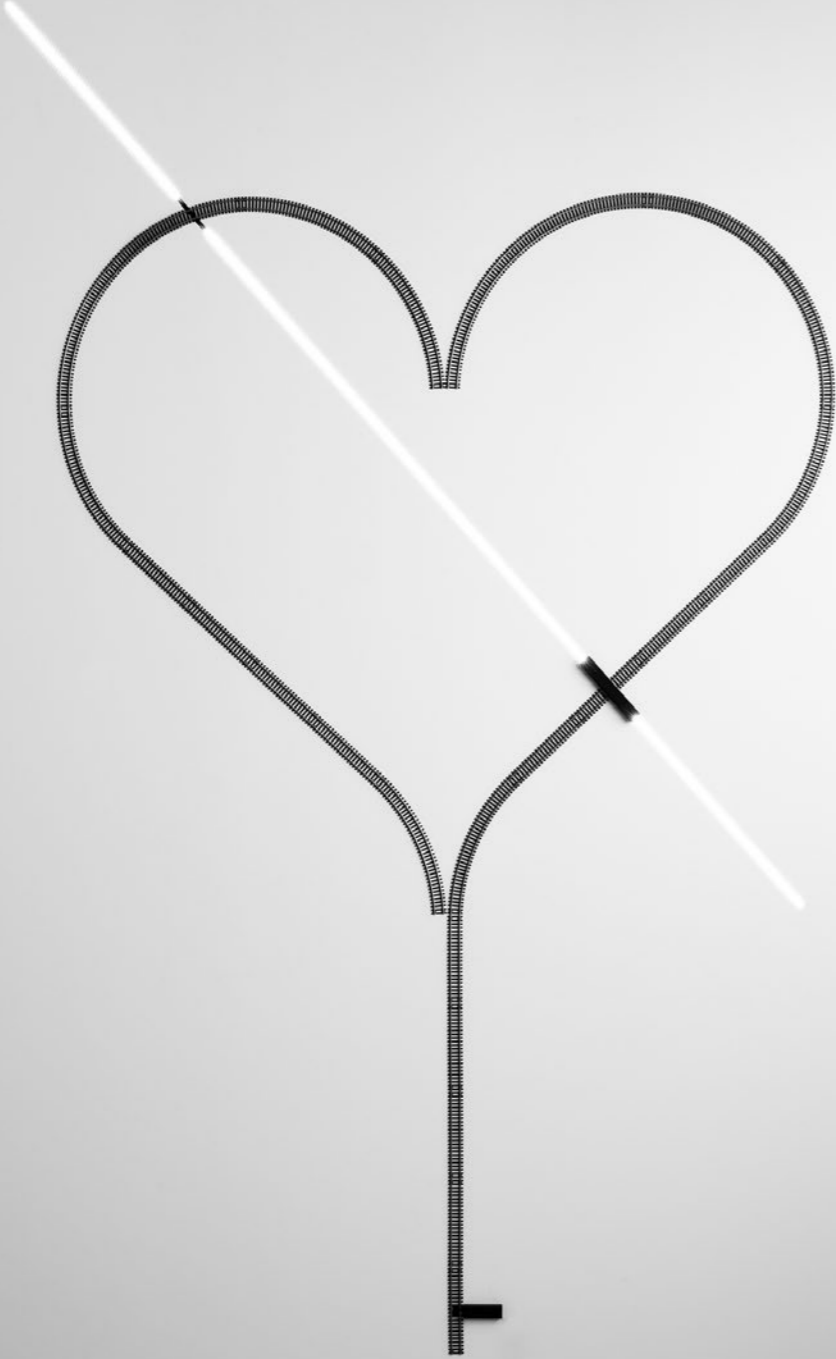

1A3400000.30.06	STANDARD - 3000K	24 V DC - 22 W LED - 2000 lm - CRI > 90 CONFIGURAZIONE A CUORE - BINARI NERI KIT DI ALIMENTAZIONE INDIPENDENTE CON SPINA INCLUSO INPUT 100-240 V - 50/60 Hz DIMMER
		HEART CONFIGURATION - BLACK RAILS
		INCLUDES INDIPENDENT POWER SUPPLY KIT WITH PLUG INPUT 100-240 V - 50/60 Hz
		DIMMER