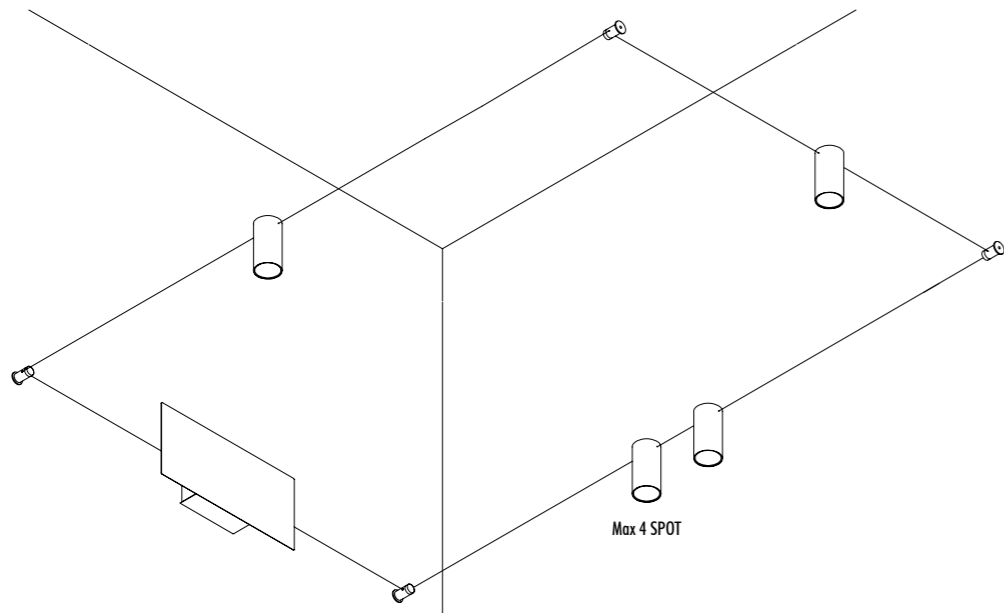

Ohm draws the space, creating almost invisible cobwebs that support
the diodes, sources of projected light, tiny light sources suspended in a
vibrating space.

TOTAL LENGHT MAX 50 METER

TOTAL LENGHT MAX 50 METER