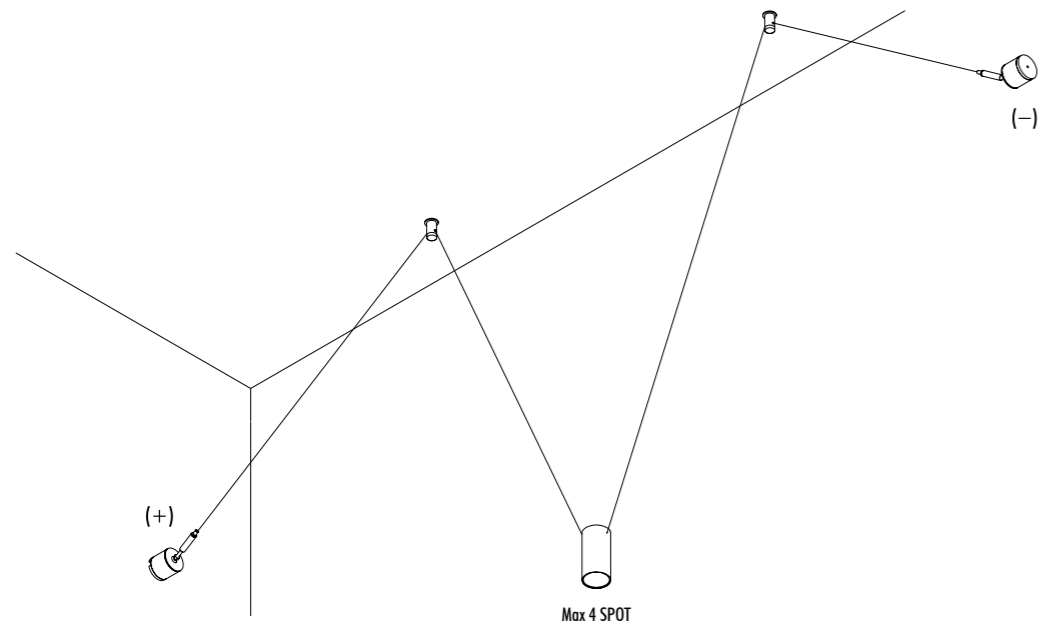

TOTAL LENGTH MAX 50 METER