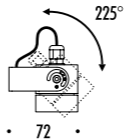

1A1600400.30.20	NERO OPACO / MATT BLACK - NARROW - 3000K	MAX 500 mA DC - 2 W LED - 133 lm - CRI > 90 ORIENTABILE - ACCESSORI OPZIONALI VEDI PAG. 385 DRIVER NON INCLUSO ADJUSTABLE - OPTIONAL ACCESSORIES SEE PAGE 385 DRIVER NOT INCLUDED
1A1610400.30.20	NERO OPACO / MATT BLACK - MEDIUM - 3000K	

KIT INSTALLAZIONE OBBLIGATORI / COMPULSORY INSTALLATION KITS

1Z0241170	STANDARD	DRIVER INPUT (110-127 V) 220-240 V - 50/60 Hz - OUTPUT 500 mA DC - (15 W) 24 W - IP68 NOT DIMMABLE
1A1660000.00.00	STANDARD	CONNETTORI DRIVER IP68 - 2 PEZZI DRIVER CONNECTORS IP68 - 2 PIECES