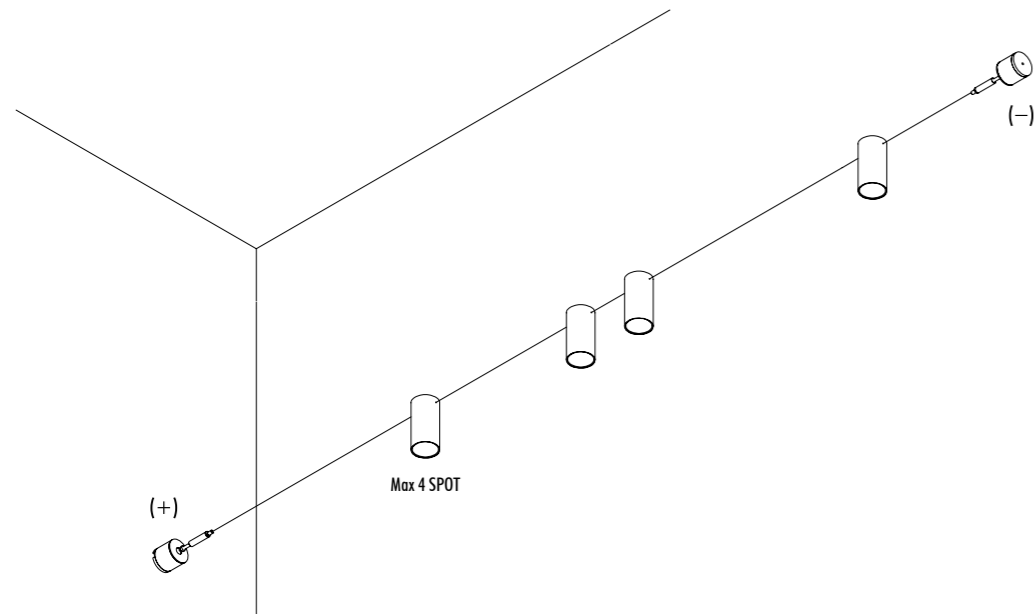

TOTAL LENGHT MAX 50 METER