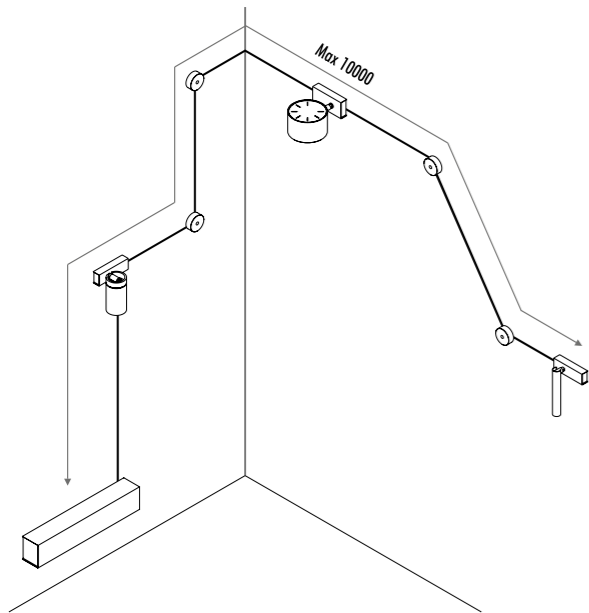

KIT ALIMENTAZIONE OBBLIGATORIO PER SISTEMA ENDLESS ON/OFF E CASAMBI
COMPULSORY POWER SUPPLY KIT FOR ENDLESS ON/OFF SYSTEM AND CASAMBI

CE IP20

1A0260300.00.00	BIANCO OPACO / MATT WHITE - ON/OFF	KIT DI ALIMENTAZIONE CON SPINA / POWER SUPPLY KIT WITH PLUG INPUT 100-240 V - 50/60 Hz - OUTPUT 48 V DC - 150 W	
1A0260400.00.00	NERO OPACO / MATT BLACK - ON/OFF		

1A1020300.00.00	BIANCO OPACO / MATT WHITE - ON/OFF	KIT ROSONE PARETE - SOFFITTO - REMOTO / WALL - CEILING ROSE - REMOTE KIT INPUT 100-240 V - 50/60 Hz - OUTPUT 48 V DC - 150 W - IP20	
1A1020400.00.00	NERO OPACO / MATT BLACK - ON/OFF		

KIT ALIMENTAZIONE OBBLIGATORIO PER SISTEMA ENDLESS DIMMERABILE
COMPULSORY POWER SUPPLY KIT FOR ENDLESS DIMMABLE SYSTEM

1A1800300.00.06	BIANCO OPACO / MATT WHITE	KIT DI ALIMENTAZIONE CON SPINA - DIMMER POWER SUPPLY KIT WITH PLUG - DIMMER INPUT 100-240 V - 50/60 Hz - OUTPUT 48 V DC - 150 W	
1A1800400.00.06	NERO OPACO / MATT BLACK		

1A1810300.00.07	BIANCO OPACO / MATT WHITE - DIM	KIT ROSONE PARETE - SOFFITTO - REMOTO / WALL - CEILING ROSE - REMOTE KIT INPUT 100-240 V - 50/60 Hz - OUTPUT 48 V DC - 150 W - IP20 DALI - PUSH - 0/1-10 V DIMMABLE	
1A1810400.00.07	NERO OPACO / MATT BLACK - DIM