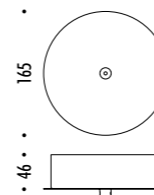

DIMMABLE VERSIONS

1A2980300.27.01	BIANCO OPACO / MATT WHITE - 2700K - DALI	100-240 V - 50/60 Hz - 5,6 W LED 2700K - 286 lm - CRI > 90 / 3000K - 286 lm - CRI > 90 CAVO BIANCO - ROSONE BIANCO - DIMMERABILE ACCESSORI OPZIONALI KIT SOSPENSIONE - VEDI PAG. 131 WHITE CABLE - WHITE CEILING ROSE - DIMMABLE OPTIONAL ACCESSORIES SUSPENSION KIT - SEE PAGE 131	
1A2980300.30.01	BIANCO OPACO / MATT WHITE - 3000K - DALI		
1A2980300.27.02	BIANCO OPACO / MATT WHITE - 2700K - TRIAC		
1A2980300.30.02	BIANCO OPACO / MATT WHITE - 3000K - TRIAC		
1A2980300.27.03	BIANCO OPACO / MATT WHITE - 2700K - 1-10 V		
1A2980300.30.03	BIANCO OPACO / MATT WHITE - 3000K - 1-10 V		
1A2980300.27.04	BIANCO OPACO / MATT WHITE - 2700K - PUSH		
1A2980300.30.04	BIANCO OPACO / MATT WHITE - 3000K - PUSH		
1A2980800.27.01	OTTONE SPAZZOLATO / BRUSHED BRASS - 2700K - DALI		100-240 V - 50/60 Hz - 5,6 W LED 2700K - 286 lm - CRI > 90 / 3000K - 286 lm - CRI > 90 CAVO NERO - ROSONE NERO - DIMMERABILE ACCESSORI OPZIONALI KIT SOSPENSIONE - VEDI PAG. 131 BLACK CABLE - BLACK CEILING ROSE - DIMMABLE OPTIONAL ACCESSORIES SUSPENSION KIT - SEE PAGE 131
1A2980800.30.01	OTTONE SPAZZOLATO / BRUSHED BRASS - 3000K - DALI		
1A2980800.27.02	OTTONE SPAZZOLATO / BRUSHED BRASS - 2700K - TRIAC		
1A2980800.30.02	OTTONE SPAZZOLATO / BRUSHED BRASS - 3000K - TRIAC		
1A2980800.27.03	OTTONE SPAZZOLATO / BRUSHED BRASS - 2700K - 1-10 V		
1A2980800.30.03	OTTONE SPAZZOLATO / BRUSHED BRASS - 3000K - 1-10 V		
1A2980800.27.04	OTTONE SPAZZOLATO / BRUSHED BRASS - 2700K - PUSH		
1A2980800.30.04	OTTONE SPAZZOLATO / BRUSHED BRASS - 3000K - PUSH		

CE IP20