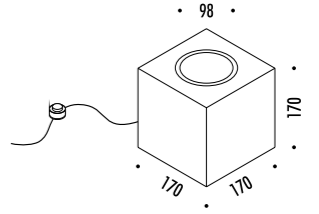

CE IP20

1A2760000.00.00	STANDARD - ON/OFF	100-240 V - 50/60 Hz - MAX 10 W LED - GU10 LAMPADA IN CEMENTO - CAVO ARANCIONE LAMPADINA NON INCLUSA - VEDI PAG. 395 CEMENT LAMP - ORANGE CABLE BULB NOT INCLUDED - SEE PAGE 395