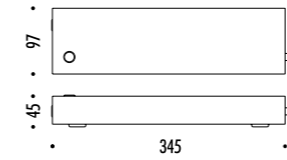

DRIVER

1A3400000.30.06	STANDARD - 3000K	24 V DC - 22 W LED - 2000 lm - CRI > 90 CONFIGURAZIONE A CUORE - BINARI NERI KIT DI ALIMENTAZIONE INDIPENDENTE CON SPINA INCLUSO INPUT 100-240 V - 50/60 Hz DIMMER
		HEART CONFIGURATION - BLACK RAILS
		INCLUDES INDIPENDENT POWER SUPPLY KIT WITH PLUG INPUT 100-240 V - 50/60 Hz
		DIMMER