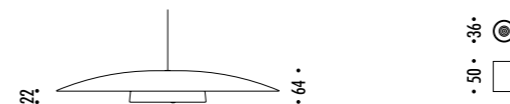

SHADE

CEILING ROSE