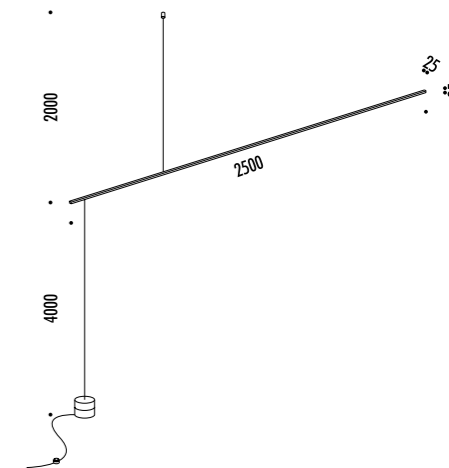

CE IP20

CEILING ROSE

BASE

1A2590400.27.00	NERO OPACO / MATT BLACK - 2700K - ON/OFF	220-240 V - 50/60 Hz - 23 W LED 2700K - 765 lm (DOWN) - 1m 59 (UP) - CRI > 90
1A2590400.30.00	NERO OPACO / MATT BLACK - 3000K - ON/OFF	3000K - 823 lm (DOWN) - 1m 59 (UP) - CRI > 90
		ALIMENTAZIONE CON SPINA - CAVO TRASPARENTE
		CAVO DI SOSPENSIONE IN ACCIAIO INOX
		DOPPIA EMISSIONE - LUCE INDIRECTA BLU
		ACCESSORI OPZIONALI KIT SOSPENSIONE - VEDI PAG. 131
		POWER SUPPLY WITH PLUG - TRANSPARENT CABLE
		SUSPENSION STAINLESS STEEL CABLE
		DUAL EMISSION - INDIRECT BLUE LIGHT
		OPTIONAL ACCESSORIES SUSPENSION KIT - SEE PAGE 131