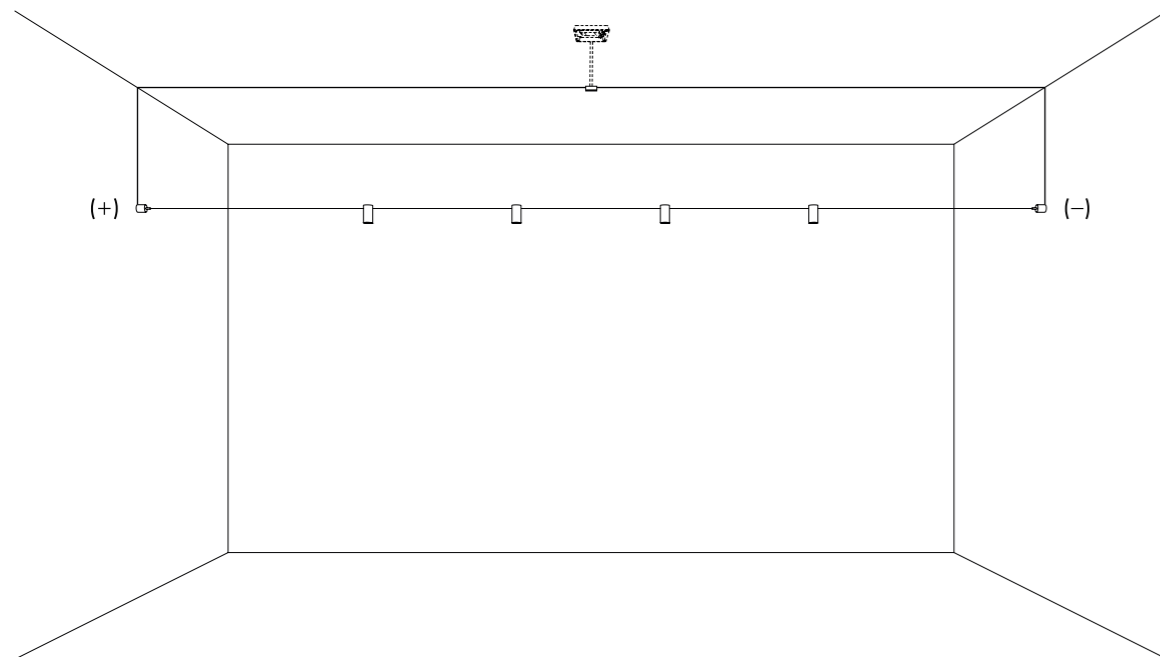

ESEMPI DI INSTALLAZIONE CON ENDLESS E KIT DI ALIMENTAZIONE REMOTO LUNGHEZZA TOTALE MAX 50 METRI
EXAMPLES LAYOUT WITH ENDLESS AND REMOTE POWER SUPPLY KIT - TOTAL LENGHT MAX 50 METER

TOTAL LENGHT MAX 50 METER