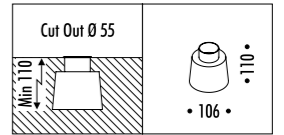

CE IP67

• 37 •

• 58 •

1A1551100.30.20	INOX LUCIDO / POLISHED STAINLESS STEEL - 3000K	24 V DC - 7 W LED - 546 lm - CRI > 90 KIT INSTALLAZIONE OBBLIGATORIO NON INCLUSO DIMENSIONI TAGLIO Ø 55 mm - SPAZIO MINIMO PER INCASSO 110 mm DRIVER NON INCLUSO COMPULSORY INSTALLATION KIT NOT INCLUDED CUT-OUT Ø 55 mm - MINIMUM SPACE FOR MOUNTING 110 mm DRIVER NOT INCLUDED

KIT INSTALLAZIONE OBBLIGATORI / COMPULSORY INSTALLATION KITS

1A1560000.00.00	STANDARD	CASSAFORMA INSTALLAZIONE / INSTALLATION BOX

1Z1120220	STANDARD	DRIVER INPUT 100-240 V - 50/60 Hz - OUTPUT 24 V DC - 40 W - IP68 1-10 V DIMMABLE

1A1660000.00.00	STANDARD	CONNETTORI DRIVER IP68 - 2 PEZZI DRIVER CONNECTORS IP68 - 2 PIECES