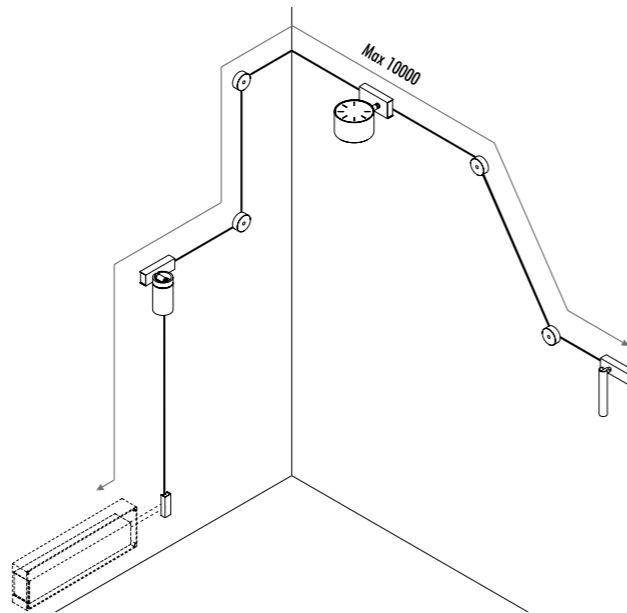

KIT DI ALIMENTAZIONE REMOTO / REMOTE POWER SUPPLY KIT

KIT ALIMENTAZIONE OBBLIGATORIO PER SISTEMA ENDLESS ON/OFF E CASAMBI
COMPULSORY POWER SUPPLY KIT FOR ENDLESS ON/OFF SYSTEM AND CASAMBI

CE IP20

1A0260300.00.00	BIANCO OPACO / MATT WHITE - ON/OFF	KIT DI ALIMENTAZIONE CON SPINA / POWER SUPPLY KIT WITH PLUG INPUT 100-240 V - 50/60 Hz - OUTPUT 48 V DC - 150 W	
1A0260400.00.00	NERO OPACO / MATT BLACK - ON/OFF		

1A1020300.00.00	BIANCO OPACO / MATT WHITE - ON/OFF	KIT ROSONE PARETE - SOFFITTO - REMOTO / WALL - CEILING ROSE - REMOTE KIT INPUT 100-240 V - 50/60 Hz - OUTPUT 48 V DC - 150 W - IP20	
1A1020400.00.00	NERO OPACO / MATT BLACK - ON/OFF		

KIT ALIMENTAZIONE OBBLIGATORIO PER SISTEMA ENDLESS DIMMERABILE
COMPULSORY POWER SUPPLY KIT FOR ENDLESS DIMMABLE SYSTEM

1A1800300.00.06	BIANCO OPACO / MATT WHITE	KIT DI ALIMENTAZIONE CON SPINA - DIMMER POWER SUPPLY KIT WITH PLUG - DIMMER INPUT 100-240 V - 50/60 Hz - OUTPUT 48 V DC - 150 W	
1A1800400.00.06	NERO OPACO / MATT BLACK		

1A1810300.00.07	BIANCO OPACO / MATT WHITE - DIM	KIT ROSONE PARETE - SOFFITTO - REMOTO / WALL - CEILING ROSE - REMOTE KIT INPUT 100-240 V - 50/60 Hz - OUTPUT 48 V DC - 150 W - IP20 DALI - PUSH - 0/1-10 V DIMMABLE	
1A1810400.00.07	NERO OPACO / MATT BLACK - DIM