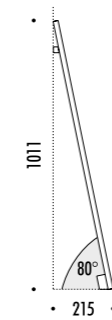

CE IP20

DRIVER

1A2730000.99.06	STANDARD - RGB	220-240 V - 50/60 Hz - 66 W LED RGB WIRELESS CONTROL
		PANNELLO BIANCO - CAVO TRASPARENTE - ALIMENTAZIONE CON SPINA - DIMMER
		WHITE PANEL - TRANSPARENT CABLE - POWER SUPPLY WITH PLUG - DIMMER