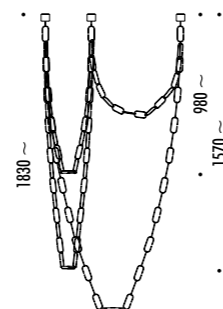

ChainDelier 2

ACCESSORI OPZIONALI / OPTIONAL ACCESSORIES

CE IP20

1A0381800.27.20	ORO OPACO / MATT GOLD - 2700K	24 V DC - 5 W LED 2700K - 370 lm - CRI > 90 / 3000K - 406 lm - CRI > 90 MODULO LED NERO OPACO CON COPERTURA BLU MAX 5 MODULI PER DRIVER MATT BLACK LED MODULE WITH BLUE SHIELD MAX 5 MODULES FOR DRIVER	
1A0381800.30.20	ORO OPACO / MATT GOLD - 3000K		

1A0731800.00.00	ORO OPACO / MATT GOLD	10 ANELLI DORATI / 10 GOLD FINISH LINKS	

1A0391800.00.00	ORO OPACO / MATT GOLD (- NEGATIVE)	ROSONE DORATO / GOLD FINISH CEILING ROSE	
1A0401800.00.00	ORO OPACO / MATT GOLD (+ POSITIVE)