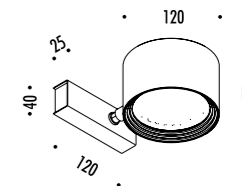

CE IP20

1A1080300.00.40	BIANCO OPACO / MATT WHITE - ENDLESS	48 V DC - MAX 13 W LED KIT DI ALIMENTAZIONE OBBLIGATORIO ENDLESS NON INCLUSO - VEDI PAG. 259-261 MODULO LED NON INCLUSO - VEDI PAG. 397 ACCESSORI OPZIONALI MODULO LED - VEDI PAG. 397 COMPULSORY ENDLESS POWER SUPPLY KIT NOT INCLUDED - SEE PAGE 259-261 LED MODULE NOT INCLUDED - SEE PAGE 397 OPTIONAL LED MODULE ACCESSORIES - SEE PAGE 397
1A1080400.00.40	NERO OPACO / MATT BLACK - ENDLESS