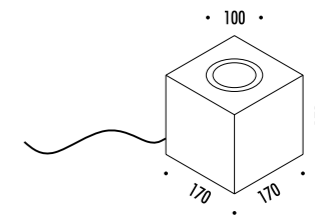

1A1150000.30.20	STANDARD - 3000K - ON/OFF	MAX 500 mA DC - 20 W LED - NARROW - 2058 lm - CRI > 90 CAVO NERO 2,5 m DRIVER NON INCLUSO CONNETTORI DRIVER 2 PEZZI INCLUSI BLACK CABLE 2,5 m INCLUDES DRIVER INPUT 110-240 V - 50/60 Hz - IP68 - NOT DIMMABLE DRIVER NOT INCLUDED

KIT INSTALLAZIONE OBBLIGATORIO / COMPULSORY INSTALLATION KIT

1Z0241170	STANDARD	DRIVER INPUT (110-127 V) 220-240 V - 50/60 Hz - OUTPUT 500 mA DC - (15 W) 24 W - IP68 NOT DIMMABLE