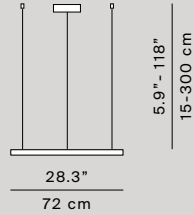

Compendium Circle

D81C07

D81C11

D81C20

dimmable
push/DALI

D81C07