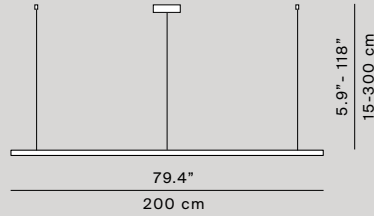

D81C20

Compendium Plate

D81P

dimmable
phase cut or
push/DALI

D81PS

dimmable
phase cut or
push/DALI