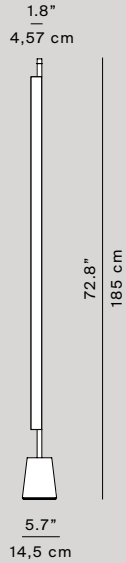

Technical data

D81

Compendium Collection

Compendium Floor

D81NT
D81NTW
 foot dimmer
D81/1N
 base

Compendium Suspension

D81B
D81BW
 dimmable push/DALI
 or phase cut
 weight 2,0 Kg

Materials