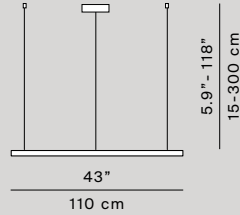

Compendium Circle

D81C07

D81C11

D81C20

dimmable
push/DALI

D81C07

D81C11

D81C20

Compendium Plate

D81P

dimmable
phase cut or
push/DALI

D81PS

dimmable
phase cut or
push/DALI

D81P

D81PS

Materials

Compendium Circle

Profile in painted extruded
aluminum

Compendium Plate

Brushed aluminum,
injected thermoplastics

Lamp

D81C07

LED 52W 3000K

D81C11

LED 75W 3000K

D81C20

LED 125W 3000K

D81P / D81PS

LED 75W 2700K

Structure finishes

- Black
- Brass
- Alu

Certifications