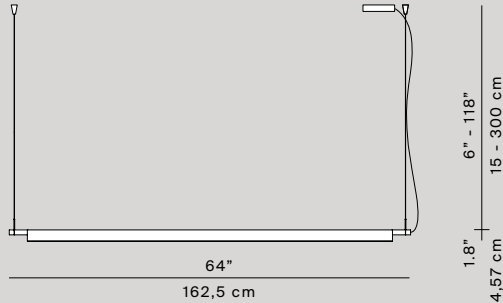

Technical data

D81

Compendium Collection

Compendium Floor

D81NT
D81NTW
 foot dimmer
D81/1N
 base

Compendium Suspension

D81B
D81BW
 dimmable push/DALI
 or phase cut
 weight 2,0 Kg

Materials