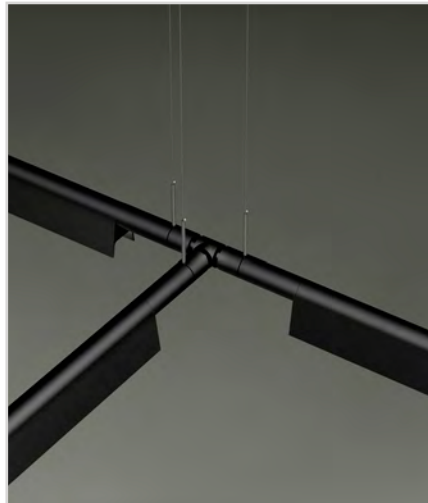

EN Linear and tee joints make multiple compositions mod possible.

IT Mediante l'utilizzo di giunti lineari e a T è possibile realizzare composizioni multiple.

DE Mithilfe von linearen Gelenken und T ist möglich, mehrere Zusammensetzungen zu realisieren.

FR Grâce à l'utilisation de joints linéaires et à T, il est possible de réaliser des compositions multiples.

ES Mediante el uso de juntas lineales y a T se pueden realizar múltiples composiciones.